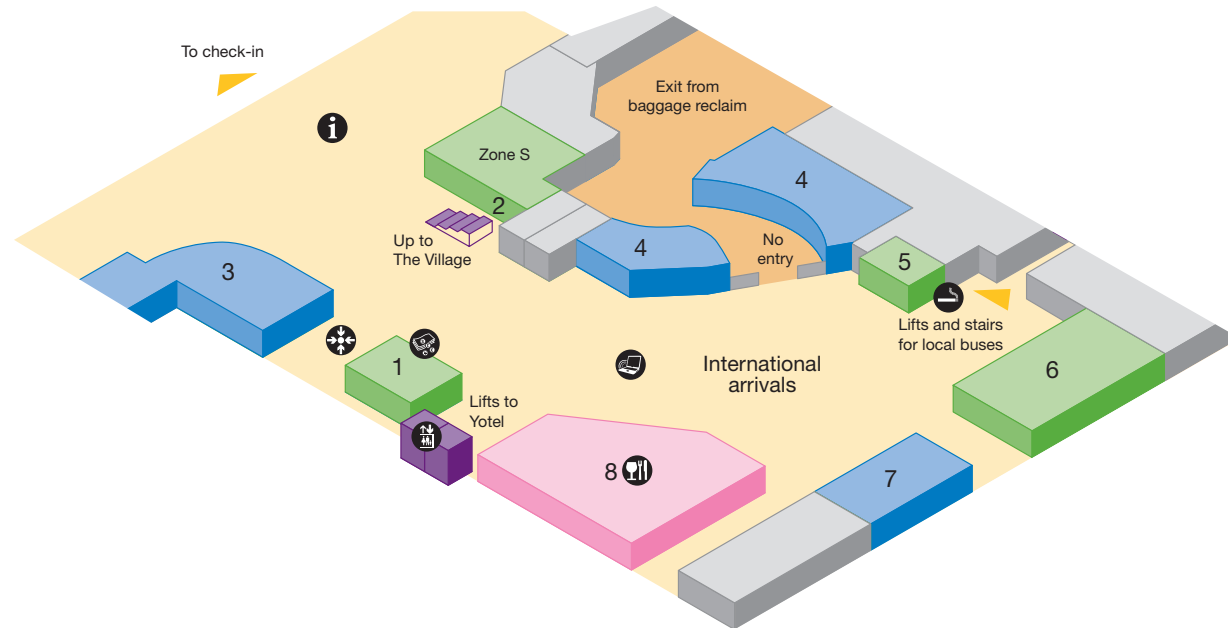

South Terminal - Arrivals

- Public areas
- Passenger areas
- Lift

Services

- Bureau de change
- Meeting point
- Smoking area
- Wireless hotspot
- 1 Travelex Bureau de Change and cash machine
- 2 UK Immigration Services phone
- 5 Shop & Drop
- 6 Onward Travel Centre – Trains, easyBus, National Express

Shops & Food and Drink

- Restaurant / Café
- 3 WHSmith
- 4 World Duty Free Arrivals Shop
- 7 Left baggage (Excess Baggage Company)
- 8 Costa Coffee