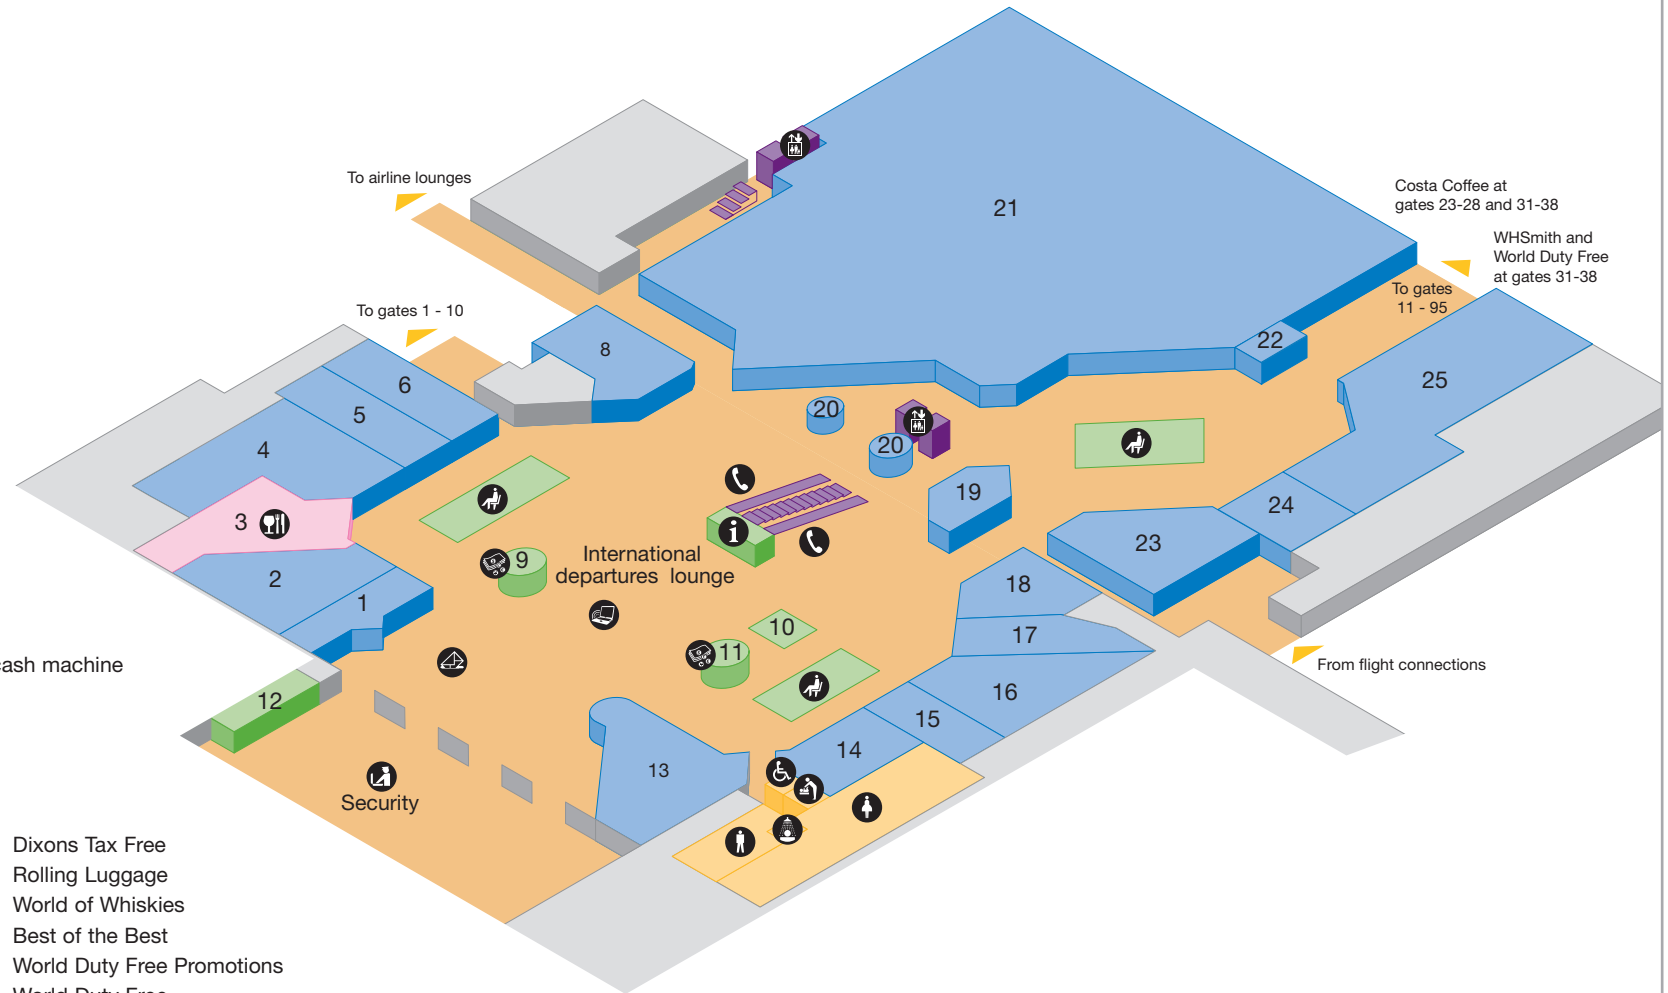

South Terminal - Check-in

- Public areas
- Passenger areas
- Lift

Amenities

- Accessible toilet
- Toilet men
- Toilet women

Services

- Bureau de change
- Check-in
- Lift
- Public telephone
- Smoking area
- Tickets
- 2 Moneycorp Bureau de Change
- 4 Oversized baggage
- 5 Special assistance desk & reserved seating
- 6 Self-service check-in
- 7 Special assistance help point
- 8 Travelex Bureau de Change
- 9 Cash machines
- 10 Photo booth
- 11 HM Customs
- 14 British Hotel Reservation Centre (BHRC)
- 16 Baggage repack and weigh zone

South Terminal - International departure lounge, lower level

- Public areas
- Passenger areas
- Lift Lift

Amenities

- ♿ Accessible toilet
- 👶 Babycare
- 🚿 Shower facilities
- ♂️ Toilet men
- ♀️ Toilet women

Shops & Food and Drink

- 🍴 Restaurant / Café
- 1 Sunglass Hut
- 2 Animal
- 3 Caviar House Seafood Bar
- 4 Boots
- 5 Fat Face
- 6 Watches and Jewellery
- 8 Harrods
- 13 WHSmith Books
- 14 Ted Baker
- 15 Clarins
- 16 Dixons Tax Free
- 17 Rolling Luggage
- 18 World of Whiskies
- 19 Best of the Best
- 20 World Duty Free Promotions
- 21 World Duty Free
- 22 Spectrum Internet
- 23 HMV
- 24 Hugo Boss
- 25 WHSmith

South Terminal - International departure lounge, upper level

- Public areas
- Passenger areas
- Lift

Amenities

- Accessible toilet
- Toilet men
- Toilet women
- 20 Airline lounge

Services

- Moneycorp Bureau de Change and cash machine
- Public telephone
- Seating
- Wireless hotspot
- 7 Moneycorp Bureau de Change