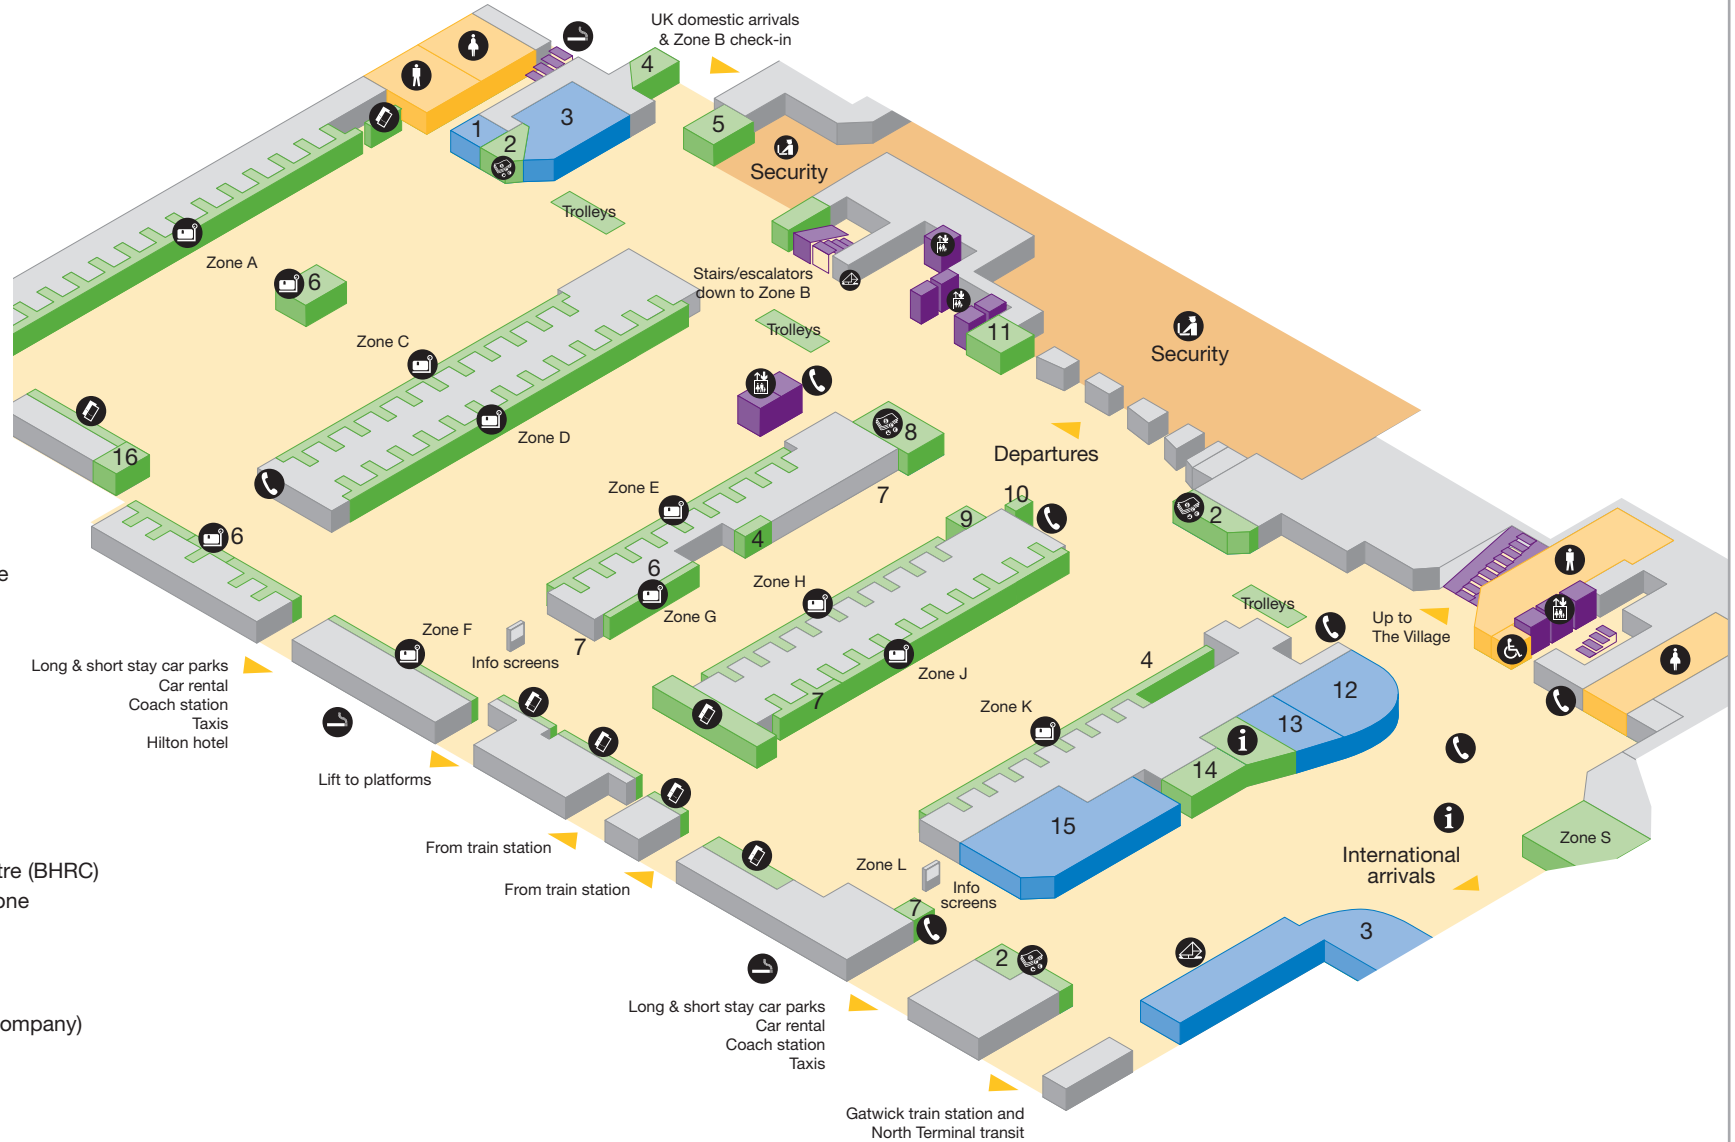

South Terminal - Check-in

- Public areas
- Passenger areas
- Lift

Amenities

- Accessible toilet
- Toilet men
- Toilet women

Services

- Bureau de change
- Check-in
- Lift
- Public telephone
- Smoking area
- Tickets
- 2 Moneycorp Bureau de Change
- 4 Oversized baggage
- 5 Special assistance desk & reserved seating
- 6 Self-service check-in
- 7 Special assistance help point
- 8 Travelex Bureau de Change
- 9 Cash machines
- 10 Photo booth
- 11 HM Customs
- 14 British Hotel Reservation Centre (BHRC)
- 16 Baggage repack and weigh zone

Shops & Food and Drink

- 1 Bags etc. (Excess Baggage Company)
- 3 WHSmith
- 12 Boots
- 13 Game Grid
- 15 M&S Simply Food

South Terminal - Arrivals

- Public areas
- Passenger areas
- Lift

Services

- Bureau de change
- Meeting point
- Smoking area
- Wireless hotspot
- 1 Travelex Bureau de Change and cash machine
- 2 UK Immigration Services phone
- 5 Shop & Drop
- 6 Onward Travel Centre – Trains, easyBus, National Express

South Terminal - International departure lounge, lower level

- Public areas
- Passenger areas
- Lift Lift

Amenities

- ♿ Accessible toilet
- 👶 Babycare
- 🚿 Shower facilities
- ♂️ Toilet men
- ♀️ Toilet women

South Terminal - International departure lounge, upper level

- Public areas
- Passenger areas
- Lift

Amenities

- Accessible toilet
- Toilet men
- Toilet women
- 20 Airline lounge

Services

- Moneycorp Bureau de Change and cash machine
- Public telephone
- Seating
- Wireless hotspot
- 7 Moneycorp Bureau de Change