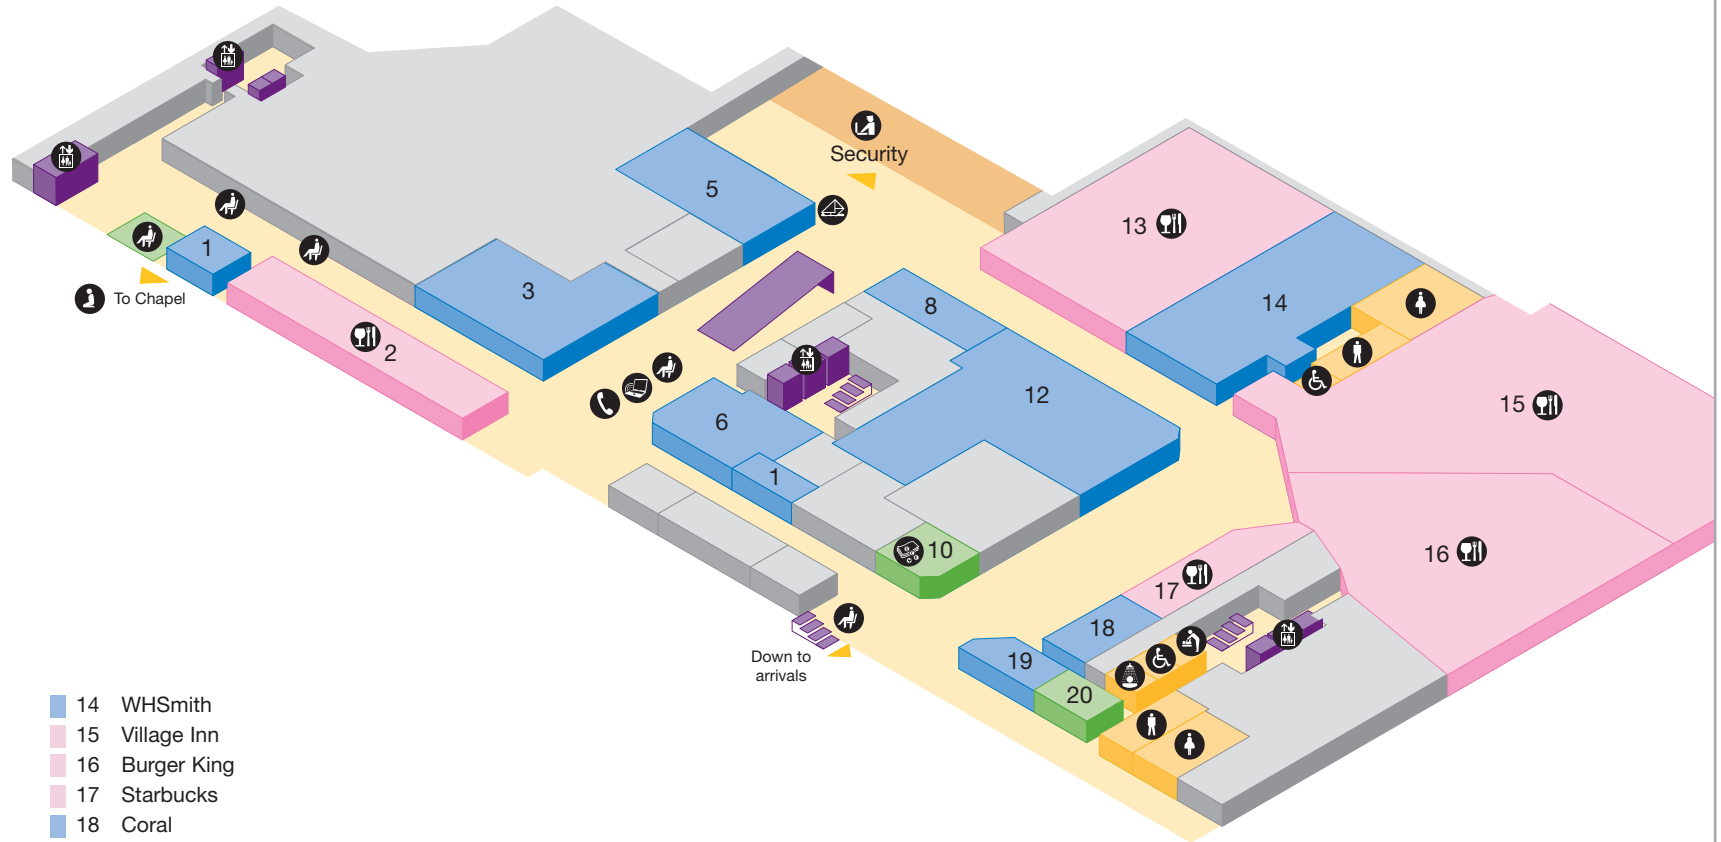

Amenities

- Accessible toilet
- Babycare
- Shower facilities
- Toilet men
- Toilet women

Services

- Bureau de change
- Chapel
- Lift
- Postbox
- Public telephone
- Seating
- Wireless hotspot
- 10 Travelex Bureau de Change and cash machine
- 20 Photo booths

South Terminal - International departure lounge, lower level

- Public areas
- Passenger areas
- Lift Lift

Amenities

- ♿ Accessible toilet
- 👶 Babycare
- 🚿 Shower facilities
- ♂️ Toilet men
- ♀️ Toilet women

South Terminal - International departure lounge, upper level

- Public areas
- Passenger areas
- Lift

Amenities

- Accessible toilet
- Toilet men
- Toilet women
- 20 Airline lounge

Services

- Moneycorp Bureau de Change and cash machine
- Public telephone
- Seating
- Wireless hotspot
- 7 Moneycorp Bureau de Change