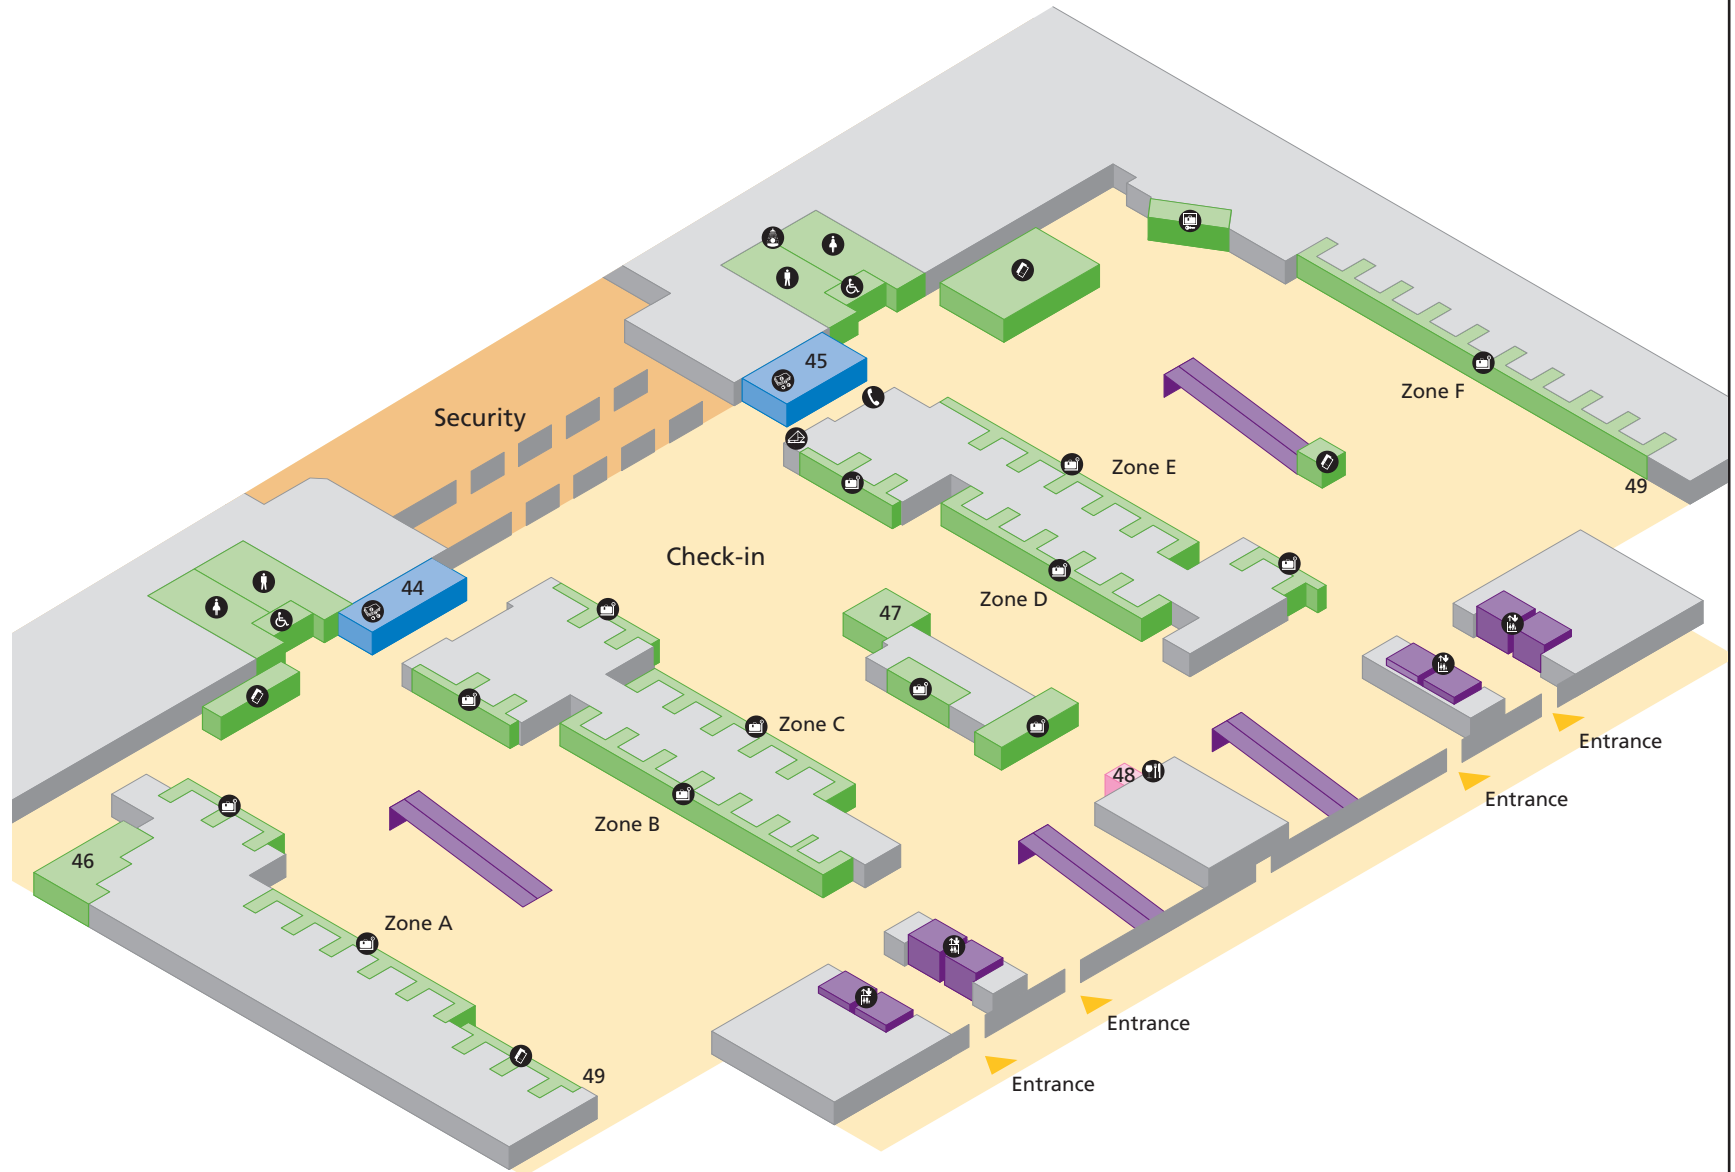

North Terminal - International departure lounge

- Public areas
- Passenger areas

Services

- Accessible toilet
- Bureau de change
- Lift
- Nursing mothers
- Pub
- Restaurant / Café
- Smoking area
- Toilet men
- Toilet women
- Wireless hotspot
- Shopping information point
- 20 Flight information
- 22 Reserved seating
- 28 Play area
- 42 VAT point

North Terminal - Arrivals

- Public areas
- Passenger areas

Services

- Accessible toilet
- Babycare
- Baggage reclaim
- Bureau de change
- Information
- Lift
- Restaurant / Café
- Smoking area
- Telephone
- Toilet men
- Toilet women
- Wireless hotspot
- 1 Airline desk
- 3 National Express tickets
- 4 British hotel reservations
- 6 Airline desk
- 7 Emirates airline desk
- 11 Shopping collection point
- 12 HM Immigration
- 15 Cash machine
- 17 Shopping collection point
- 18 Hotel link

Shopping & restaurants

- 2 WHSmith
- 5 Travelex
- 8 Serendipity Games
- 9 Arrivals shop
- 10 Costa Coffee

North Terminal - Check in

- Public areas
- Passenger areas

Services

- Accessible toilet
- Bureau de change
- Check-in
- Left luggage
- Lift
- Post box
- Restaurant / Café
- Showers
- Telephone
- Tickets
- Toilet men
- Toilet women
- 46 El Al ticket office
- 47 Reserved seating
- 49 Oversized baggage

Shopping & restaurants

- 44 Travelex
- 45 TTT
- 48 Costa coffee

North Terminal - International departure lounge, mezzanine level

- Public areas
- Passenger areas

Services

-  Accessible toilet
-  Babycare
-  Bureau de change
-  Lift
-  Restaurant / Café
-  Smoking area
-  Toilet men
-  Toilet women
-  Wireless hotspot