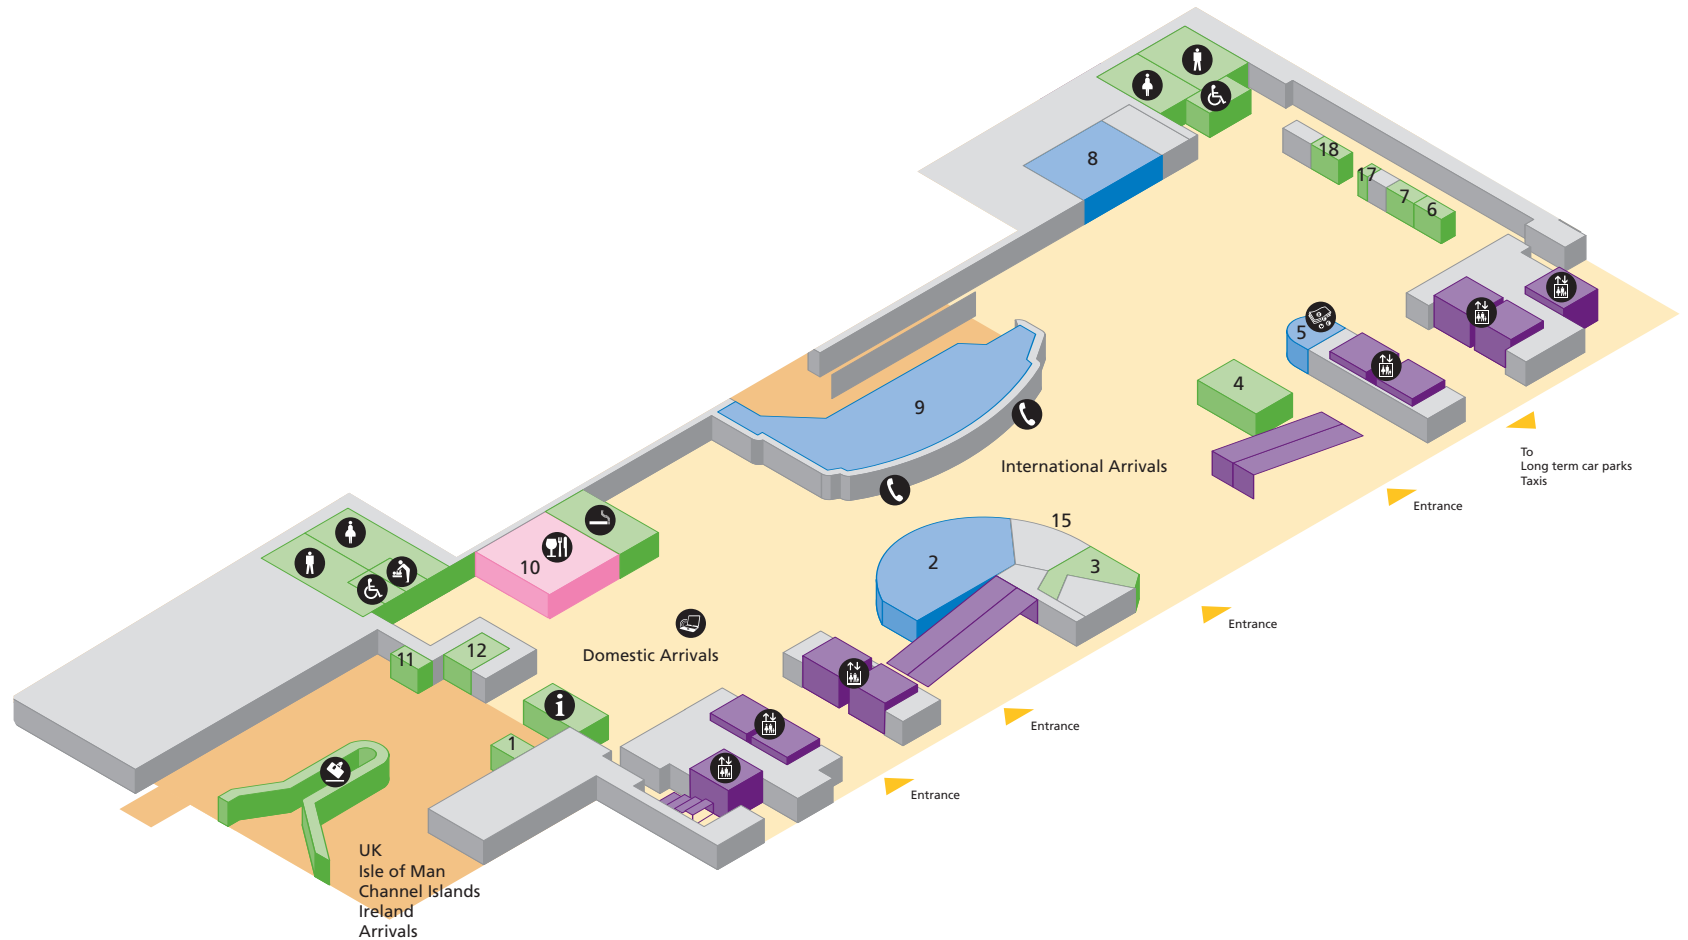

North Terminal - The Avenue

- Public areas
- Passenger areas

Services

- Accessible toilet
- Babycare
- Bureau de change
- Lift
- Restaurant / Café
- Telephone
- Toilet men
- Toilet women
- Wireless hotspot
- 26 Barclaycard

North Terminal - Arrivals

- Public areas
- Passenger areas

Services

- Accessible toilet
- Babycare
- Baggage reclaim
- Bureau de change
- Information
- Lift
- Restaurant / Café
- Smoking area
- Telephone
- Toilet men
- Toilet women
- Wireless hotspot
- 1 Airline desk
- 3 National Express tickets
- 4 British hotel reservations
- 6 Airline desk
- 7 Emirates airline desk
- 11 Shopping collection point
- 12 HM Immigration
- 15 Cash machine
- 17 Shopping collection point
- 18 Hotel link

Shopping & restaurants

- 2 WHSmith
- 5 Travelex
- 8 Serendipity Games
- 9 Arrivals shop
- 10 Costa Coffee

North Terminal - Check in

- Public areas
- Passenger areas

Services

- Accessible toilet
- Bureau de change
- Check-in
- Left luggage
- Lift
- Post box
- Restaurant / Café
- Showers
- Telephone
- Tickets
- Toilet men
- Toilet women
- 46 El Al ticket office
- 47 Reserved seating
- 49 Oversized baggage

Shopping & restaurants

- 44 Travelex
- 45 TTT
- 48 Costa coffee

North Terminal - International departure lounge, mezzanine level

- Public areas
- Passenger areas

Services

-  Accessible toilet
-  Babycare
-  Bureau de change
-  Lift
-  Restaurant / Café
-  Smoking area
-  Toilet men
-  Toilet women
-  Wireless hotspot