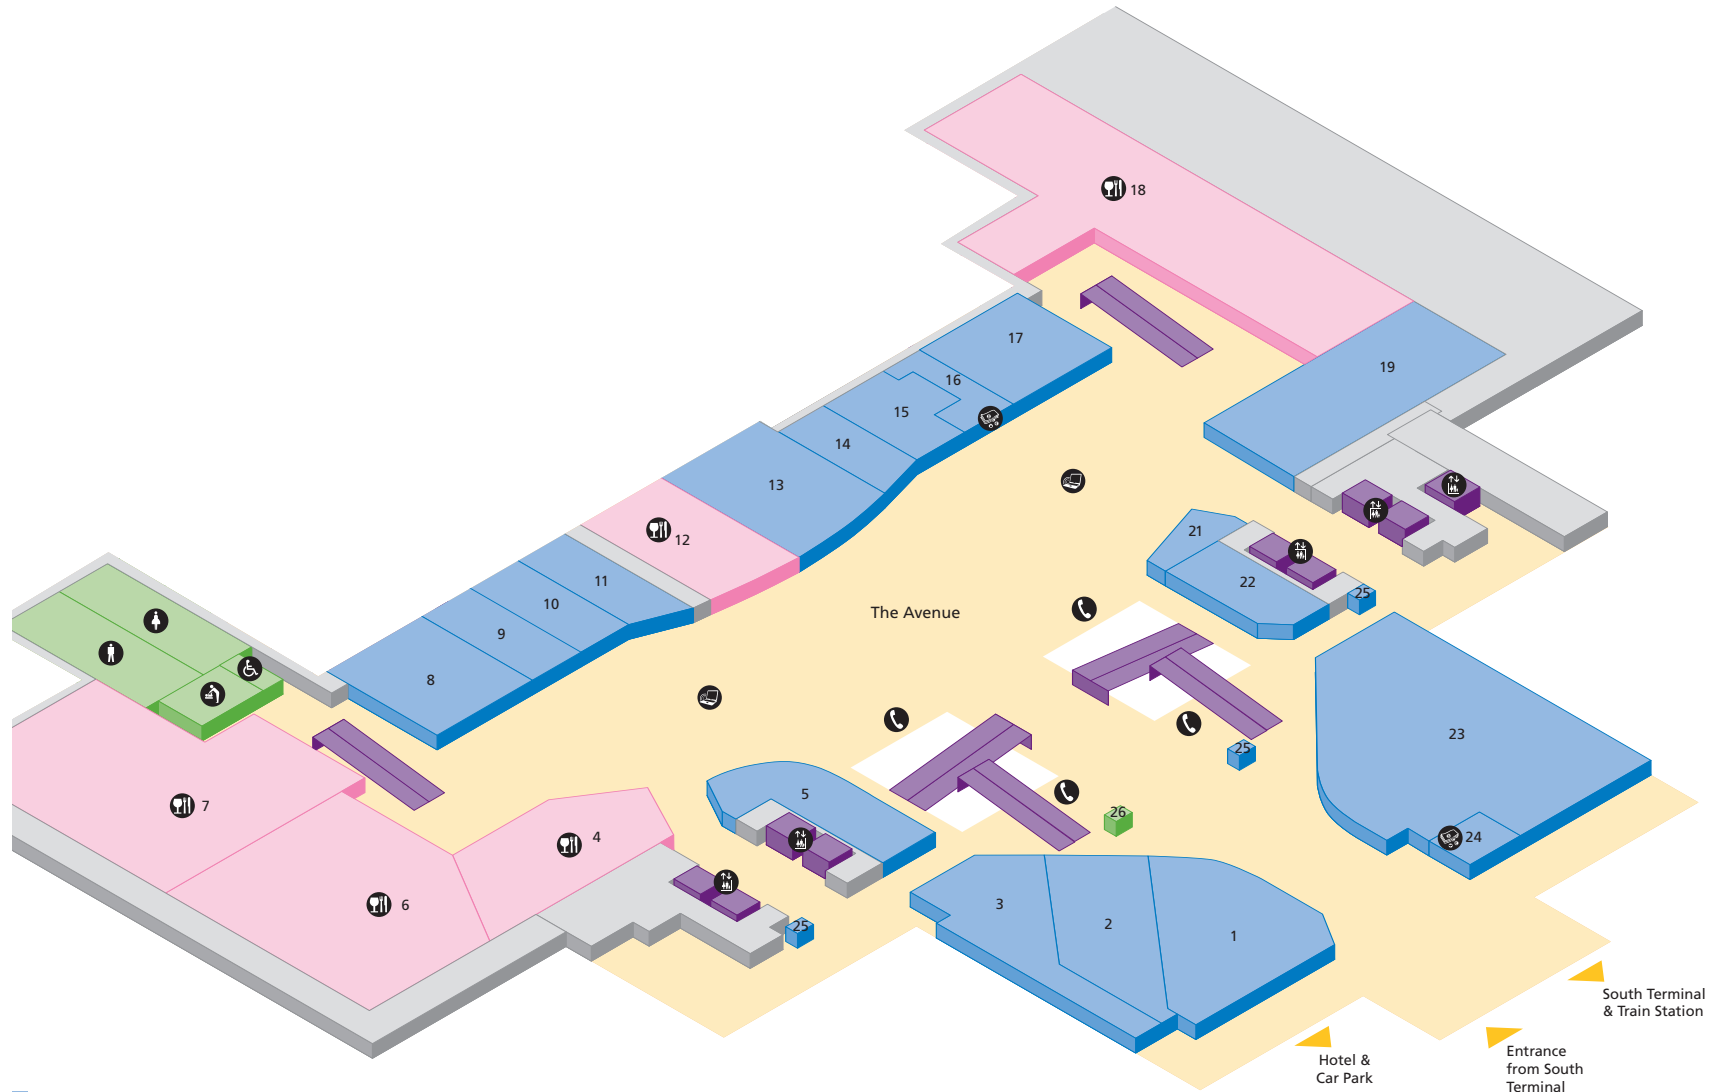

North Terminal - International departure lounge

- Public areas
- Passenger areas

Services

- Accessible toilet
- Bureau de change
- Lift
- Nursing mothers
- Pub
- Restaurant / Café
- Smoking area
- Toilet men
- Toilet women
- Wireless hotspot
- Shopping information point
- 20 Flight information
- 22 Reserved seating
- 28 Play area
- 42 VAT point

North Terminal - The Avenue

- Public areas
- Passenger areas

Services

- Accessible toilet
- Babycare
- Bureau de change
- Lift
- Restaurant / Café
- Telephone
- Toilet men
- Toilet women
- Wireless hotspot
- 26 Barclaycard

North Terminal - Arrivals

- Public areas
- Passenger areas

Services

- Accessible toilet
- Babycare
- Baggage reclaim
- Bureau de change
- Information
- Lift
- Restaurant / Café
- Smoking area
- Telephone
- Toilet men
- Toilet women
- Wireless hotspot
- 1 Airline desk
- 3 National Express tickets
- 4 British hotel reservations
- 6 Airline desk
- 7 Emirates airline desk
- 11 Shopping collection point
- 12 HM Immigration
- 15 Cash machine
- 17 Shopping collection point
- 18 Hotel link

Shopping & restaurants

- 2 WHSmith
- 5 Travelex
- 8 Serendipity Games
- 9 Arrivals shop
- 10 Costa Coffee

North Terminal - Check in

- Public areas
- Passenger areas

Services

- Accessible toilet
- Bureau de change
- Check-in
- Left luggage
- Lift
- Post box
- Restaurant / Café
- Showers
- Telephone
- Tickets
- Toilet men
- Toilet women
- 46 El Al ticket office
- 47 Reserved seating
- 49 Oversized baggage