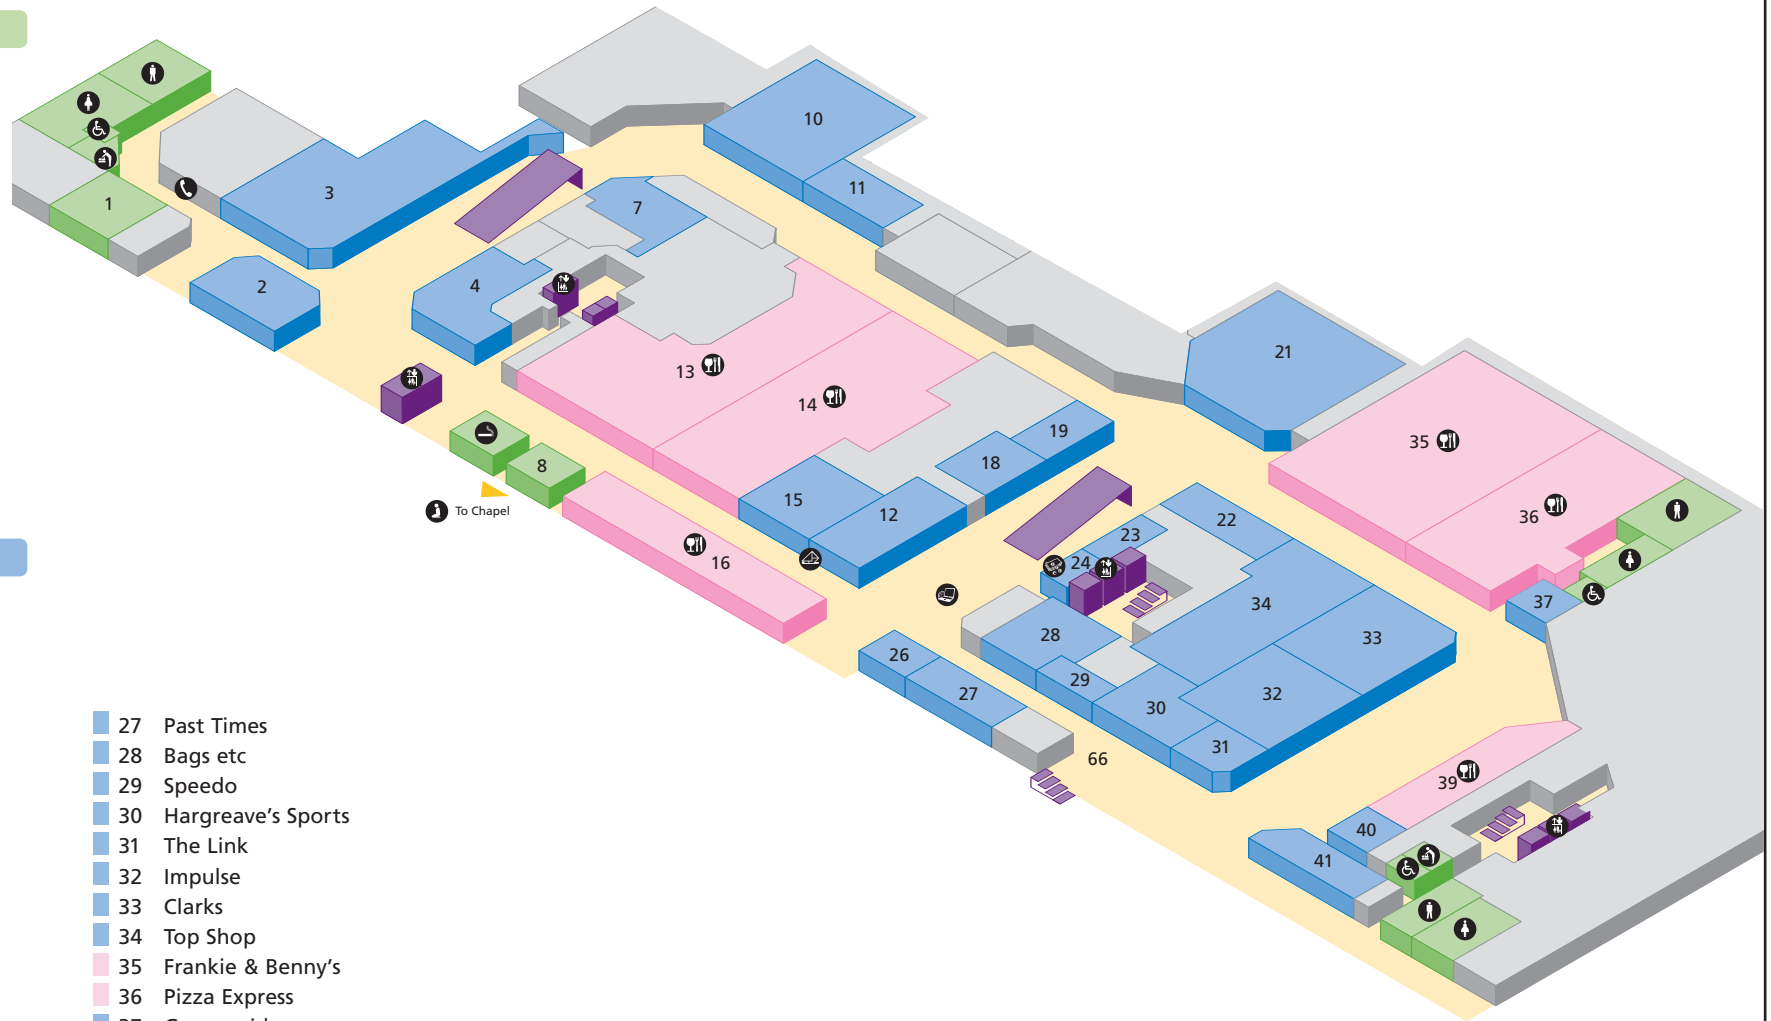

# South Terminal - Departures

- Public areas
- Passenger areas

## Services

- Accessible toilet
- Babycare
- Bureau de change
- Chapel
- Lift
- Post box
- Restaurant / Café
- Smoking area
- Telephone
- Toilet men
- Toilet women
- Wireless hotspot
- 1 Childrens play area
- 8 Internet Access
- 66 Cash machine

# South Terminal - International departure lounge, lower level

- Public areas
- Passenger areas

# South Terminal - International departure lounge, upper level

- Public areas
- Passenger areas