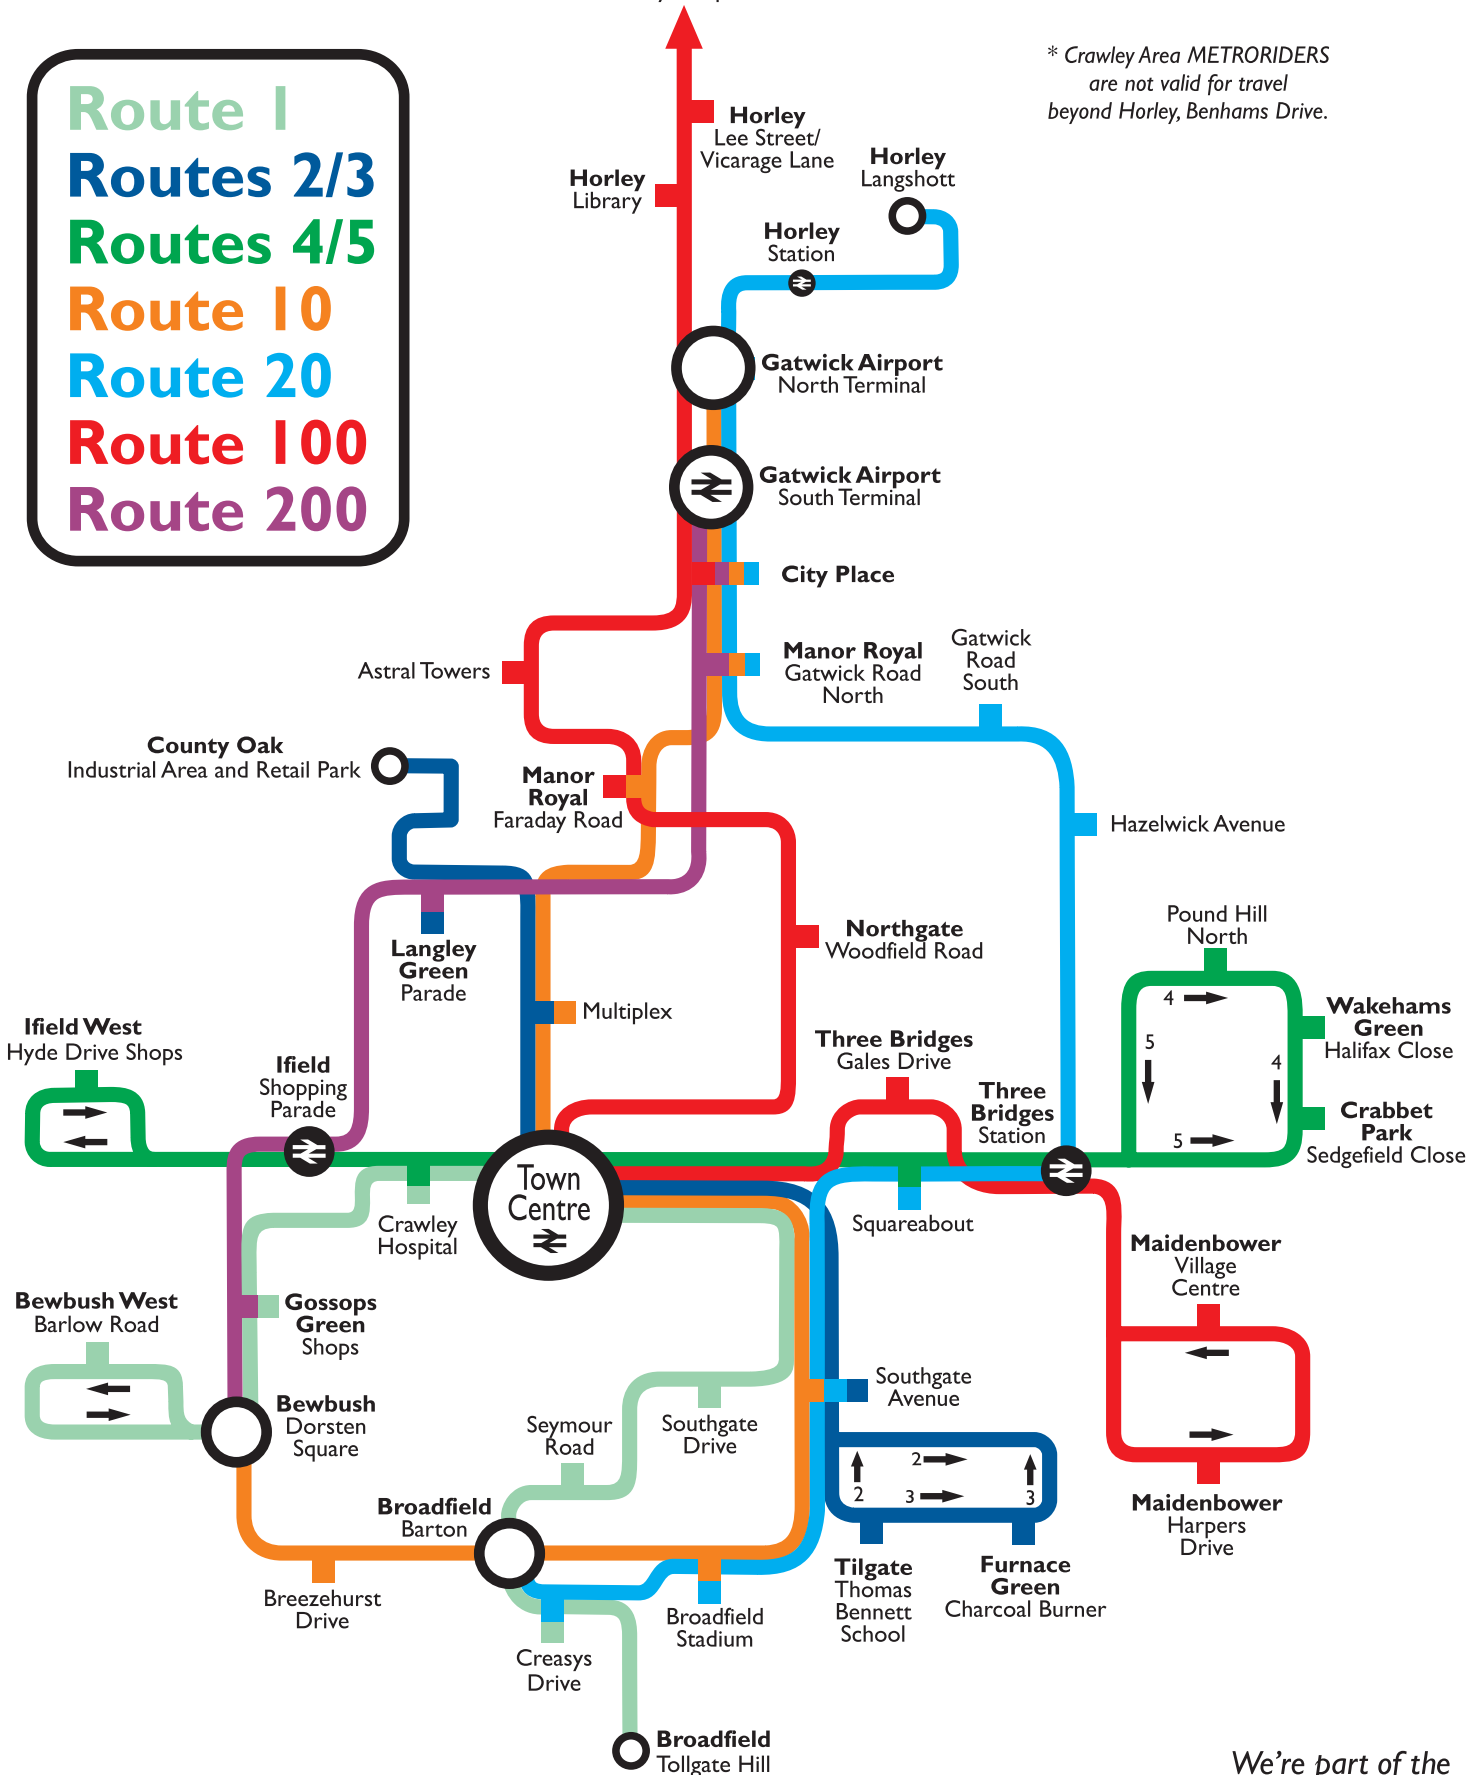

METROBUS Crawley Town Services

Route 100 continues to Salfords, East Surrey Hospital and Redhill.*

* Crawley Area METRORIDERS are not valid for travel beyond Horley, Benhams Drive.

- Route 1
- Routes 2/3
- Routes 4/5
- Route 10
- Route 20
- Route 100
- Route 200