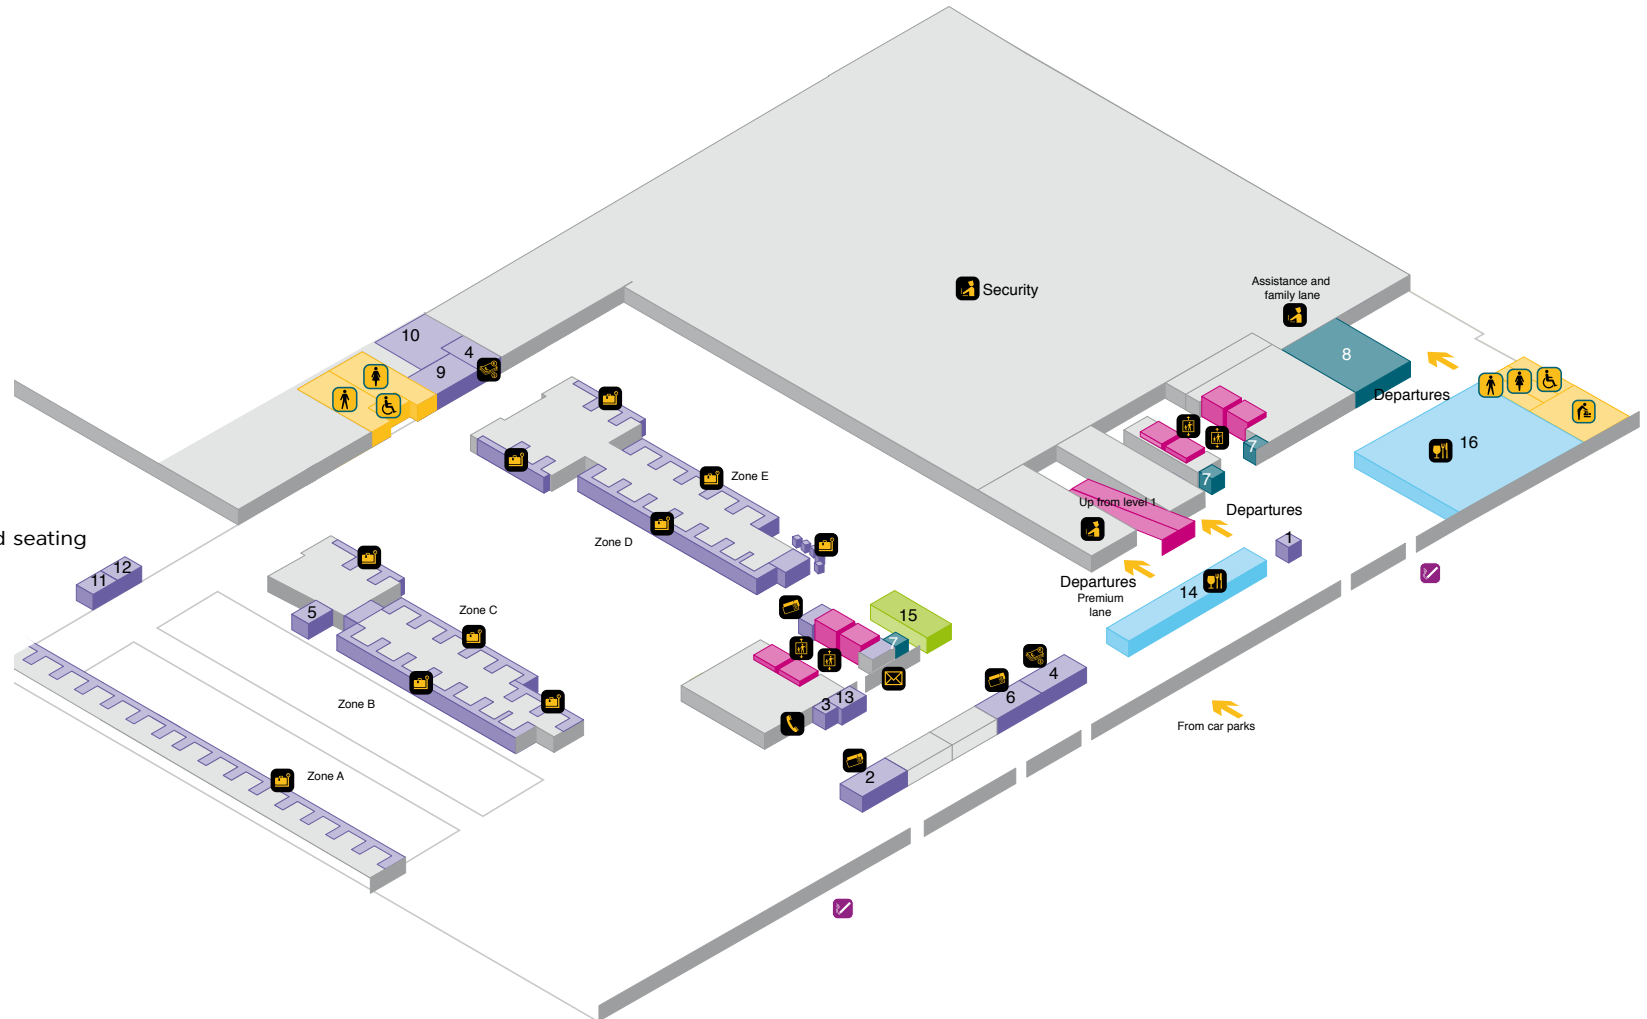

YOUR LONDON AIRPORT

Gatwick

North Terminal - Check-in level 2

Lift

Amenities

- Accessible toilet
- Female toilet
- Male toilet

Services

- Bureau de change
- Check-in
- Postbox
- Public telephone
- Ticket desks
- Smoking area
- 1 Cash machine
- 2 Emirates
- 3 Internet zone + printing station
- 4 Moneycorp Bureau de Change with cash machine
- 5 Oversized baggage
- 6 Skybreak
- 7 Special assistance help point
- 8 Special assistance desk & reserved seating
- 9 VAT reclaim
- 10 VAT refund office
- 11 Virgin Atlantic
- 12 Virgin Holidays customer services
- 13 Weighing scales

Shops & Restaurants

- Restaurant / Café
- 14 Jamie Oliver Coffee Lounge
- 15 London News Company
- 16 The Nicholas Culpeper