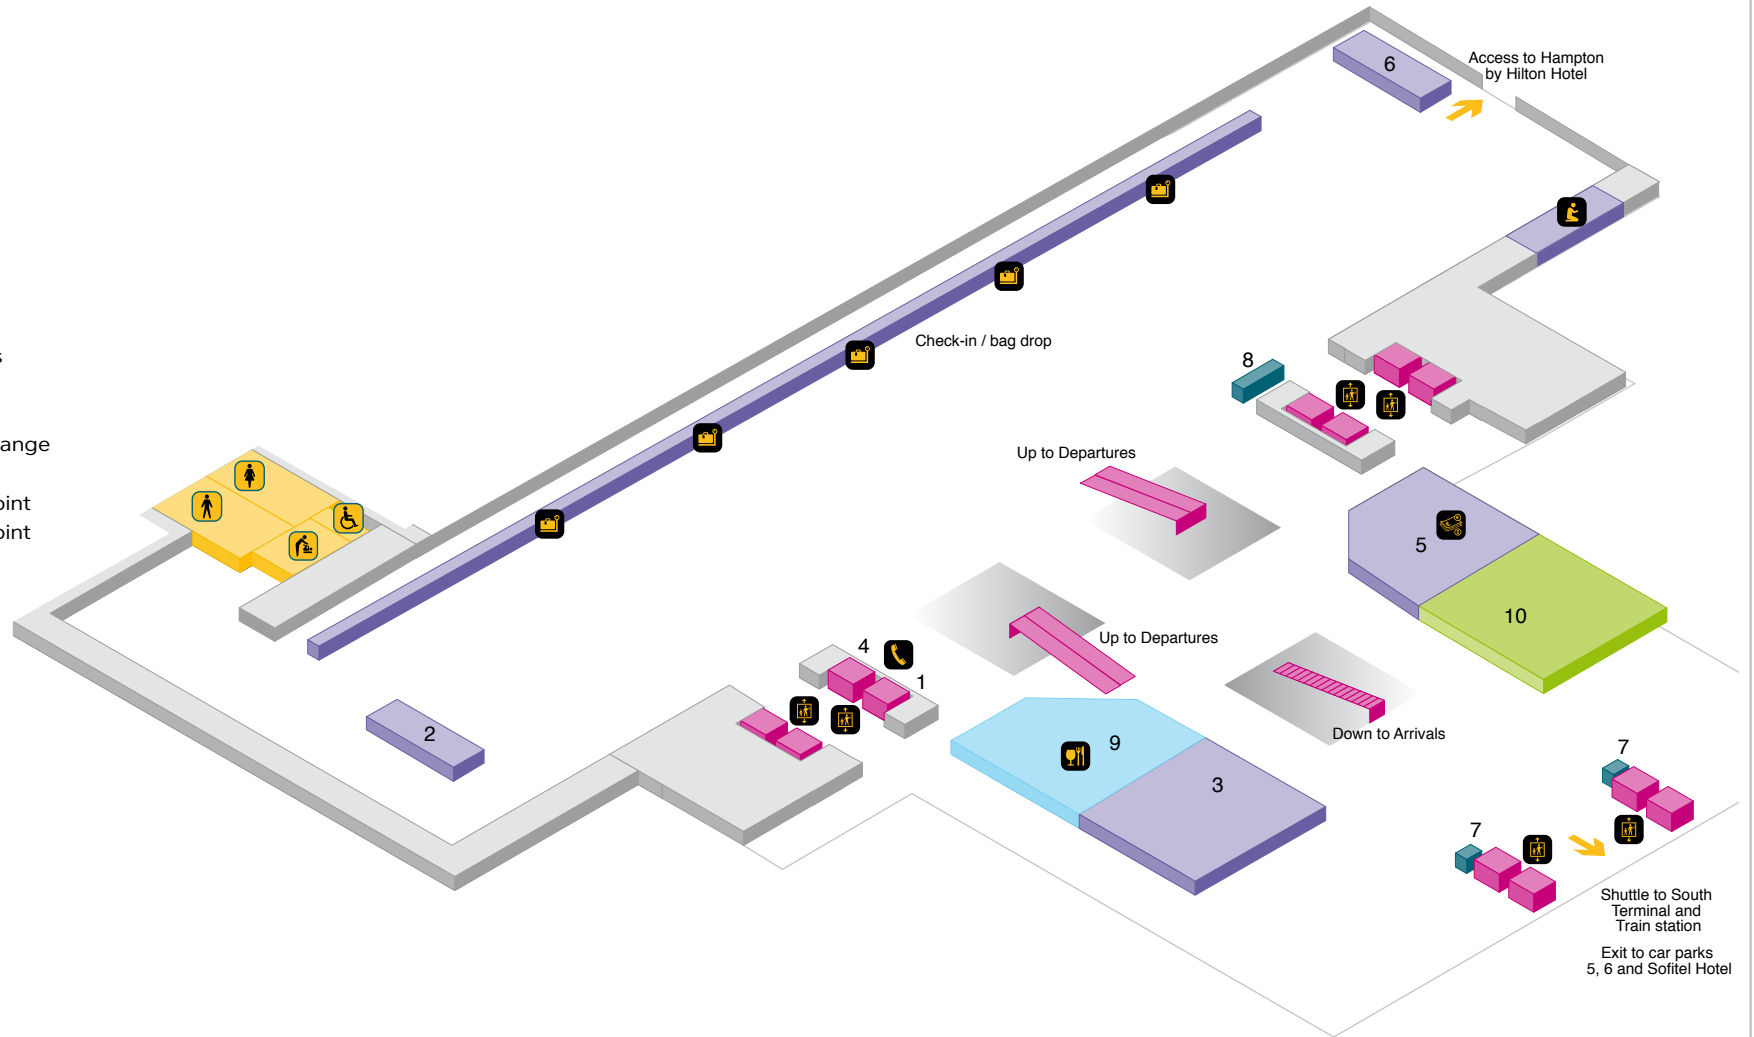

YOUR LONDON AIRPORT *Gatwick*

North Terminal - Departure lounge, lower level

 Lift

Amenities

-  Accessible toilet
-  Female toilet
-  Male toilet

Services

-  Bureau de change
-  Information zone
-  Post box
-  Public telephone
-  Lounges
-  1 Airline information
-  2 Cash machine
-  3 Internet zone
-  4 Kids Zone
-  5 Moneycorp
-  6 Moneycorp Bureau de Change with cash machine
-  7 Special assistance lounge

YOUR LONDON AIRPORT *Gatwick*

North Terminal - Check-in Level 1

 Lift

Amenities

-  Accessible toilet
-  Baby change
-  Female toilet
-  Male toilet

Services

-  Bureau de change
-  Chapel and prayer room
-  Check-in / bag drop
-  Public telephone
-  1 Cash machine
-  2 easyJet Customer services
-  3 Excess baggage
-  4 Internet zone
-  5 Moneycorp Bureau de Change
-  6 Oversized baggage
-  7 Special assistance help point
-  8 Special assistance help point and reserved seating

Shops & Restaurants

-  Restaurant / Café
-  9 Costa Coffee
-  10 London News Company

YOUR LONDON AIRPORT *Gatwick*

North Terminal - Arrivals ground floor

 Lift

Amenities

-  Accessible toilet
-  Baby change
-  Toilet female
-  Toilet male

Amenities

-  Accessible toilet
-  Baby change
-  Female toilet
-  Male toilet

Shops & Restaurants

-  Restaurant / Café
- 1 Armadillo
- 2 Comptoir Libanais
- 3 Eat
- 4 Garfunkels
- 5 Jamie's Bakery
- 6 Jamie's Italian
- 7 JD Sports
- 8 Pret A Manger
- 9 Shake-A-Hula
- 10 Starbucks
- 11 Sunglass Hut
- 12 Union Jacks Bar
- 13 Wagamama
- 14 YO! Sushi