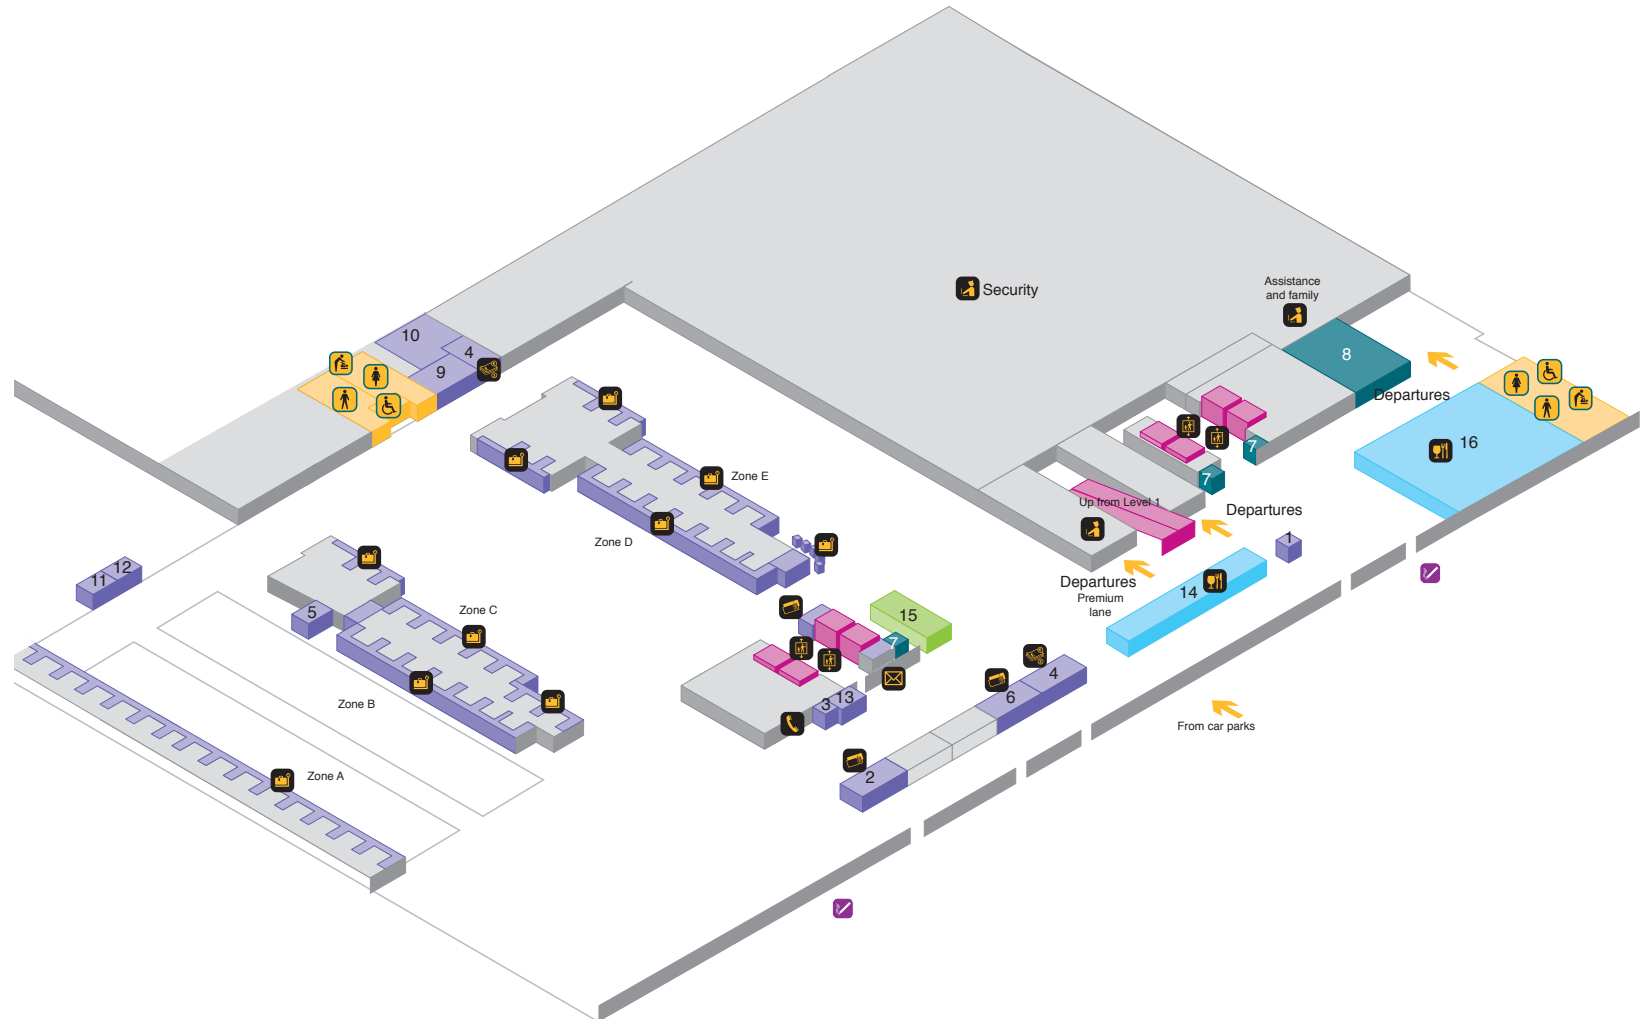

YOUR LONDON AIRPORT

Gatwick

North Terminal - Check-in level 2

Lift

Amenities

- Accessible toilet
- Baby change
- Female toilet
- Male toilet

Services

- Bureau de change
- Check-in
- Postbox
- Public telephone
- Ticket desks
- Smoking area
- 1 Cash machine
- 2 Emirates
- 3 Internet zone + printing station
- 4 Moneycorp Bureau de Change with cash machine
- 5 Oversized baggage
- 6 Skybreak
- 7 Special assistance help point
- 8 Assistance reception
- 9 VAT reclaim
- 10 VAT refund office
- 11 Virgin Atlantic
- 12 Virgin Holidays customer services
- 13 Weighing scales

Shops & Restaurants

- Restaurant / Café
- 14 Jamie Oliver Coffee Lounge
- 15 London News Company
- 16 The Nicholas Culpeper