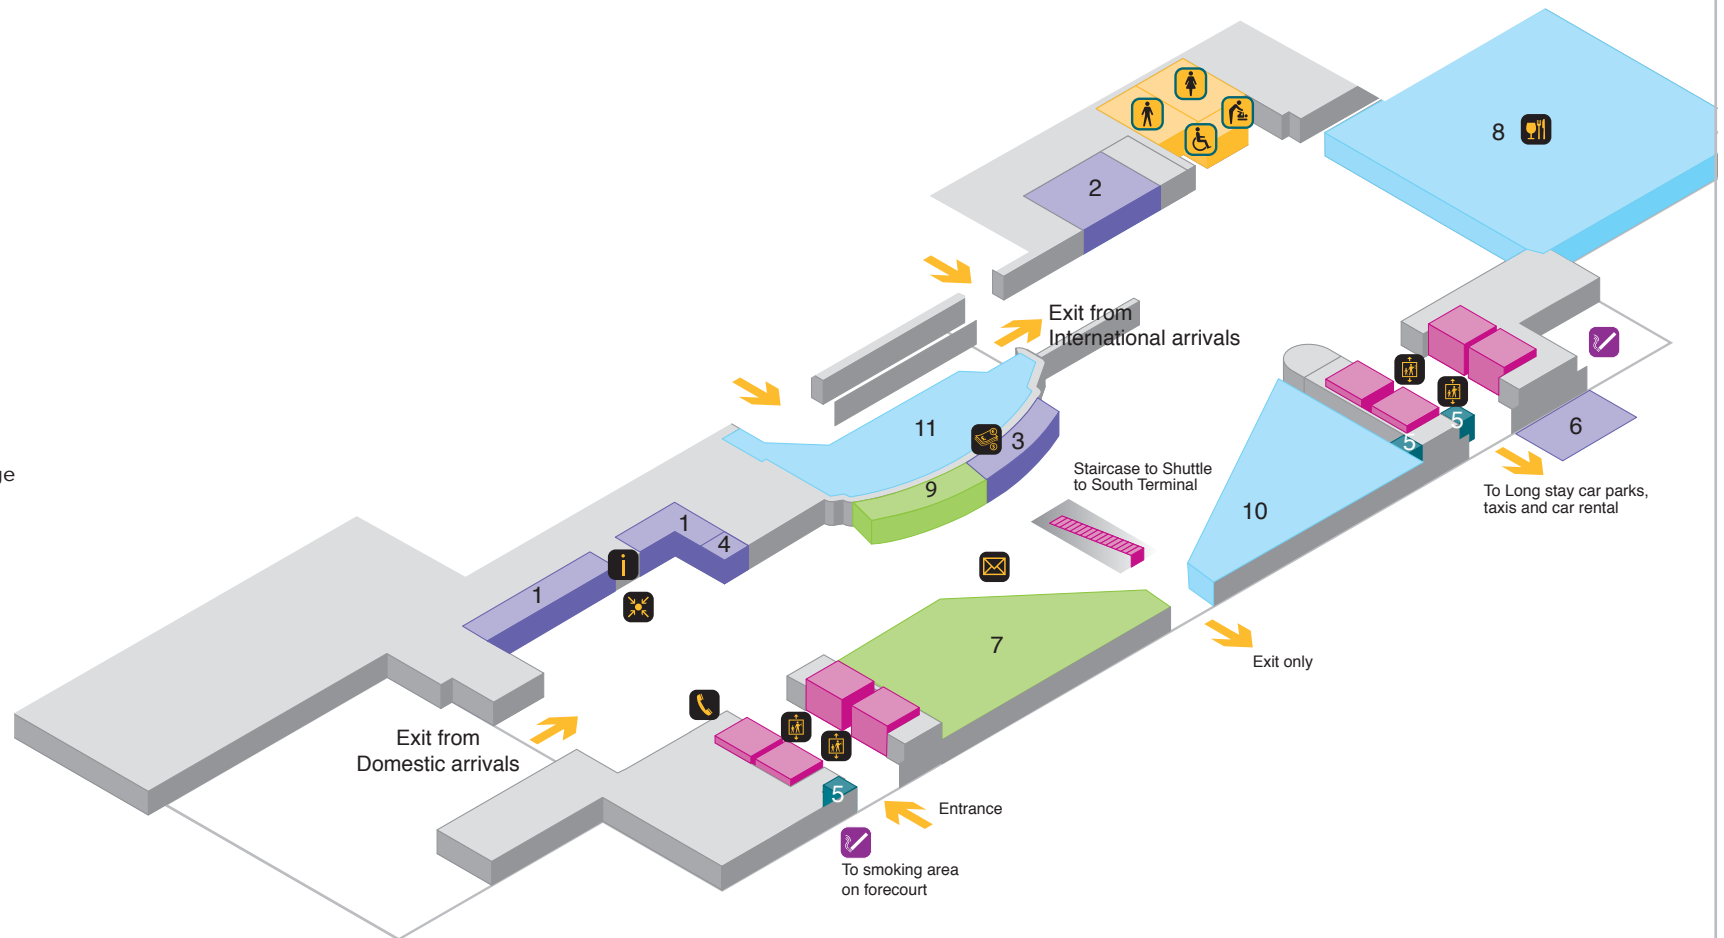

YOUR LONDON AIRPORT *Gatwick*

North Terminal - Arrivals ground floor

Lift

Amenities

- Accessible toilet
- Baby change
- Toilet female
- Toilet male

Services

- Bureau de change
- Information point
- Meeting point
- Public telephone
- Post box
- Smoking area
- 1 Car rental
- 2 Emirates Limousine Services
- 3 Moneycorp Bureau de Change
- 4 National Express coaches
- 5 Special assistance help point
- 6 Taxis

Shops & Restaurants

- Restaurant / Café
- 7 Boots
- 8 Costa Coffee
- 9 London News Company
- 10 M&S Simply Food
- 11 World Duty Free