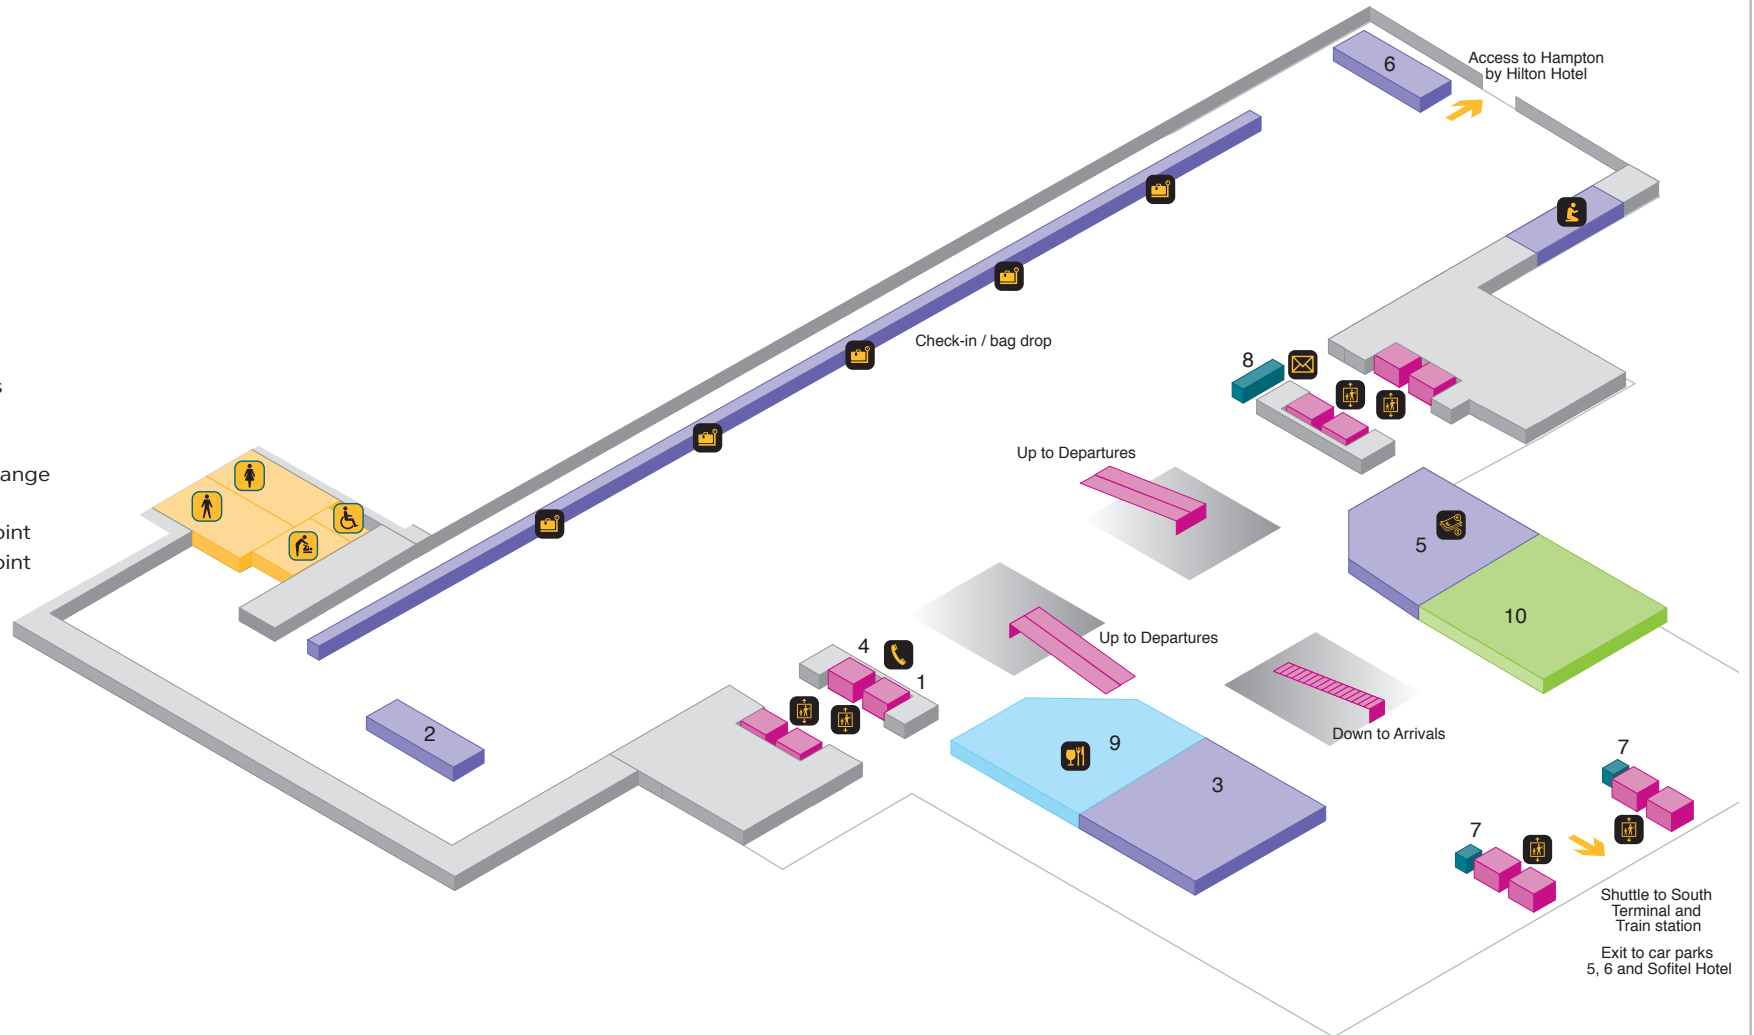

YOUR LONDON AIRPORT *Gatwick*

North Terminal - Check-in Level 1

Lift

Amenities

- Accessible toilet
- Baby change
- Female toilet
- Male toilet

Services

- Bureau de change
- Chapel and prayer room
- Check-in / bag drop
- Post box
- Public telephone
- 1 Cash machine
- 2 easyJet Customer services
- 3 Excess baggage
- 4 Internet zone
- 5 Moneycorp Bureau de Change
- 6 Oversized baggage
- 7 Special assistance help point
- 8 Special assistance help point and reserved seating

Shops & Restaurants

- Restaurant / Café
- 9 Costa Coffee
- 10 London News Company