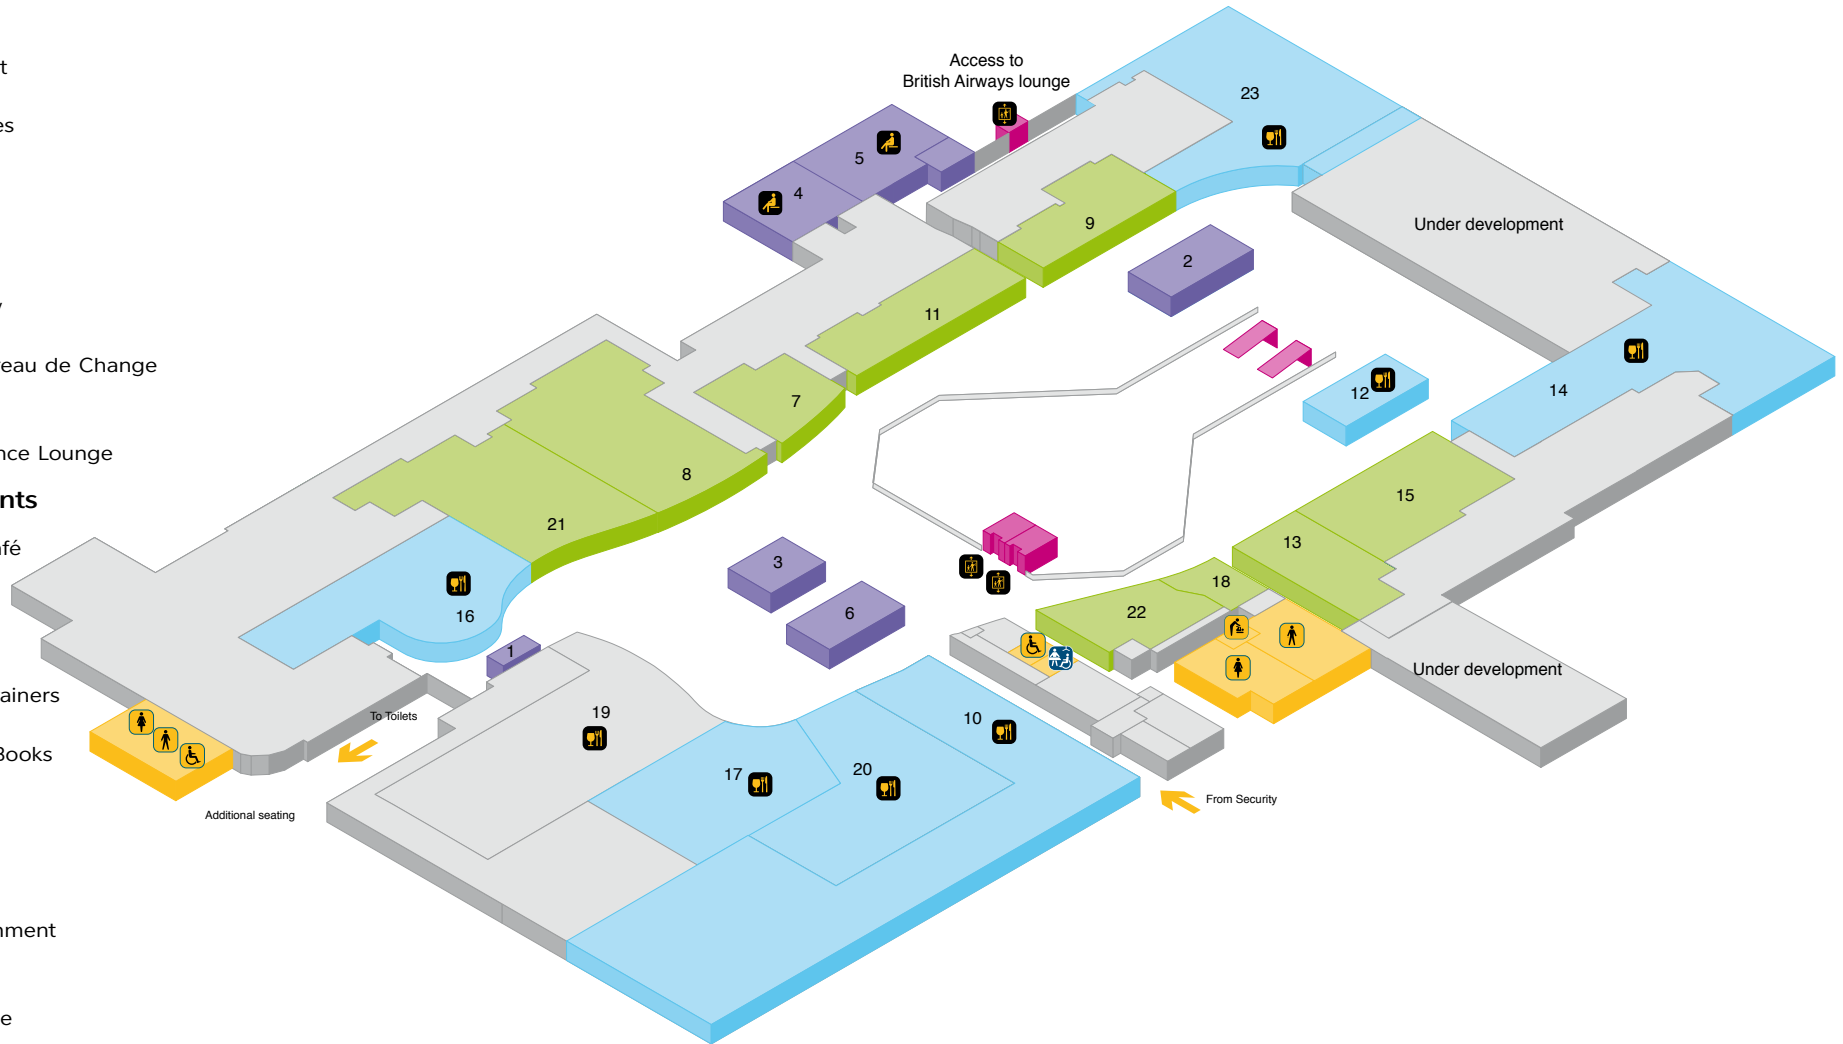

YOUR LONDON AIRPORT *Gatwick*

South Terminal - Departure lounge, lower level

 Lift

Amenities

-  Accessible toilet
-  Baby change
-  Female toilet
-  Male toilet

Services

-  Bureau de change
-  Public telephone
-  1 Airline Information
-  2 Moneycorp Bureau de Change
-  3 VAT refund office

YOUR LONDON AIRPORT *Gatwick*

South Terminal - Departure lounge, upper level

 Lift

Amenities

-  Accessible toilet
-  Baby change
-  Changing places
-  Female toilet
-  Male toilet

Services

-  Lounges
- 1 Internet Facility
- 2 Kids Zone
- 3 Moneycorp Bureau de Change
- 4 Clubrooms
- 5 No 1 Lounge
- 6 Special Assistance Lounge

YOUR LONDON AIRPORT *Gatwick*

South Terminal - Departure lounge, upper mezzanine level

 Lift

Services

 Lounge

 British Airways lounge

YOUR LONDON AIRPORT *Gatwick*

South Terminal - Check-in level 2

South Terminal - Departures level 3

 Lift

Amenities

-  Accessible toilet
-  Baby change
-  Female toilet
-  Male toilet

Services

-  Bureau de change
-  Chapel and prayer room
-  Hotel
-  Lift
-  Public telephone
- 1 Bloc Hotel reception
- 2 Charging zone
- 3 Internet zone & printing station
- 4 Moneycorp Bureau de Change