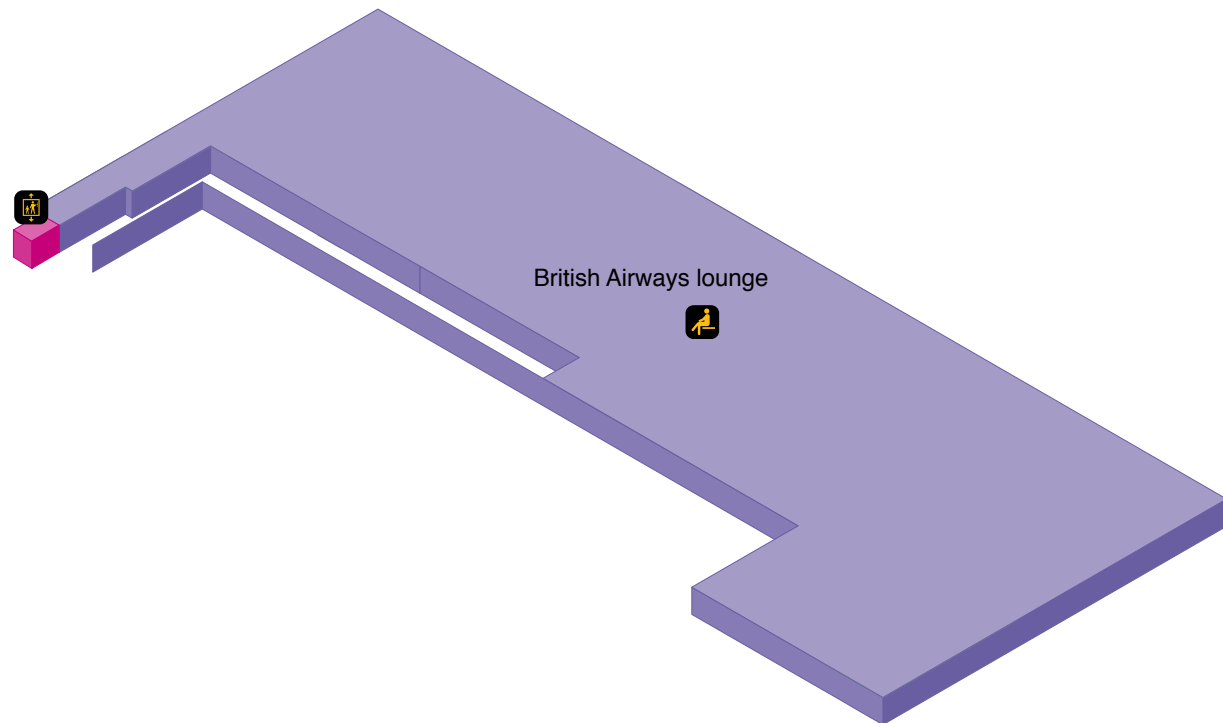

YOUR LONDON AIRPORT *Gatwick*

South Terminal - Departure lounge, upper mezzanine level

 Lift

Services

 Lounge

 British Airways lounge

YOUR LONDON AIRPORT *Gatwick*

South Terminal - Check-in level 2

 Lift

Amenities

-  Accessible toilet
-  Baby change
-  Female toilet
-  Male toilet

Services

-  Airline ticket desks
-  Bureau de change
-  Check-in
-  Information point
-  Lift
-  Lost property
-  Postbox
-  Public telephone
-  Smoking area
-  Tour operator
-  Wheelchair access
-  1 Airport Concierge
-  2 Baggage repack and weigh zone
-  3 Cash machines
-  4 Moneycorp Bureau de Change
-  5 Oversized baggage
-  6 Skybreak desk
-  7 Special assistance desk & reserved seating
-  8 VAT refund office