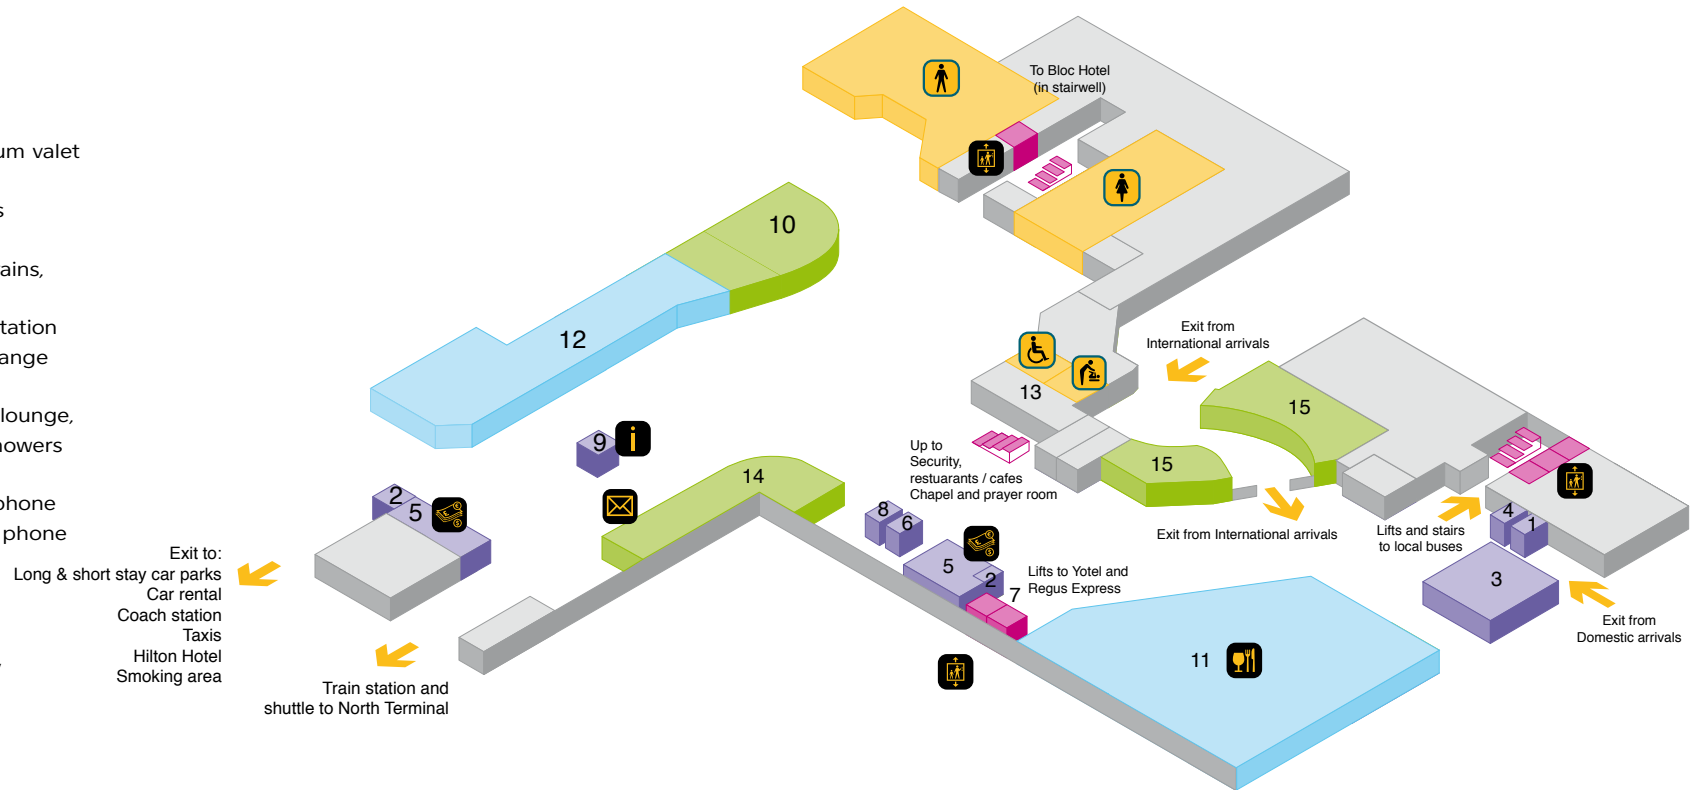

YOUR LONDON AIRPORT

Gatwick

South Terminal - Arrivals level 2

Lift

Amenities

- Accessible toilet
- Baby change
- Female toilet
- Male toilet

Services

- Bureau de change
- Information point / Premium valet
- Postbox
- 1 AirPortr Baggage Services
- 2 Cash machines
- 3 Onward Travel Centre – Trains, easyBus, National Express
- 4 Internet kiosk & printing station
- 5 Moneycorp Bureau de Change
- 6 Premium valet
- 7 Regus Express - business lounge, meeting room facility & showers
- 8 Transport for London
- 9 UK Immigration Services phone
  Lost property information phone

Shops & Restaurants

- Restaurant / Café
- 10 Boots including pharmacy
- 11 Costa Coffee
- 12 M&S Simply Food
- 13 Under development
- 14 WHSmith
- 15 World Duty Free Arrivals Shop