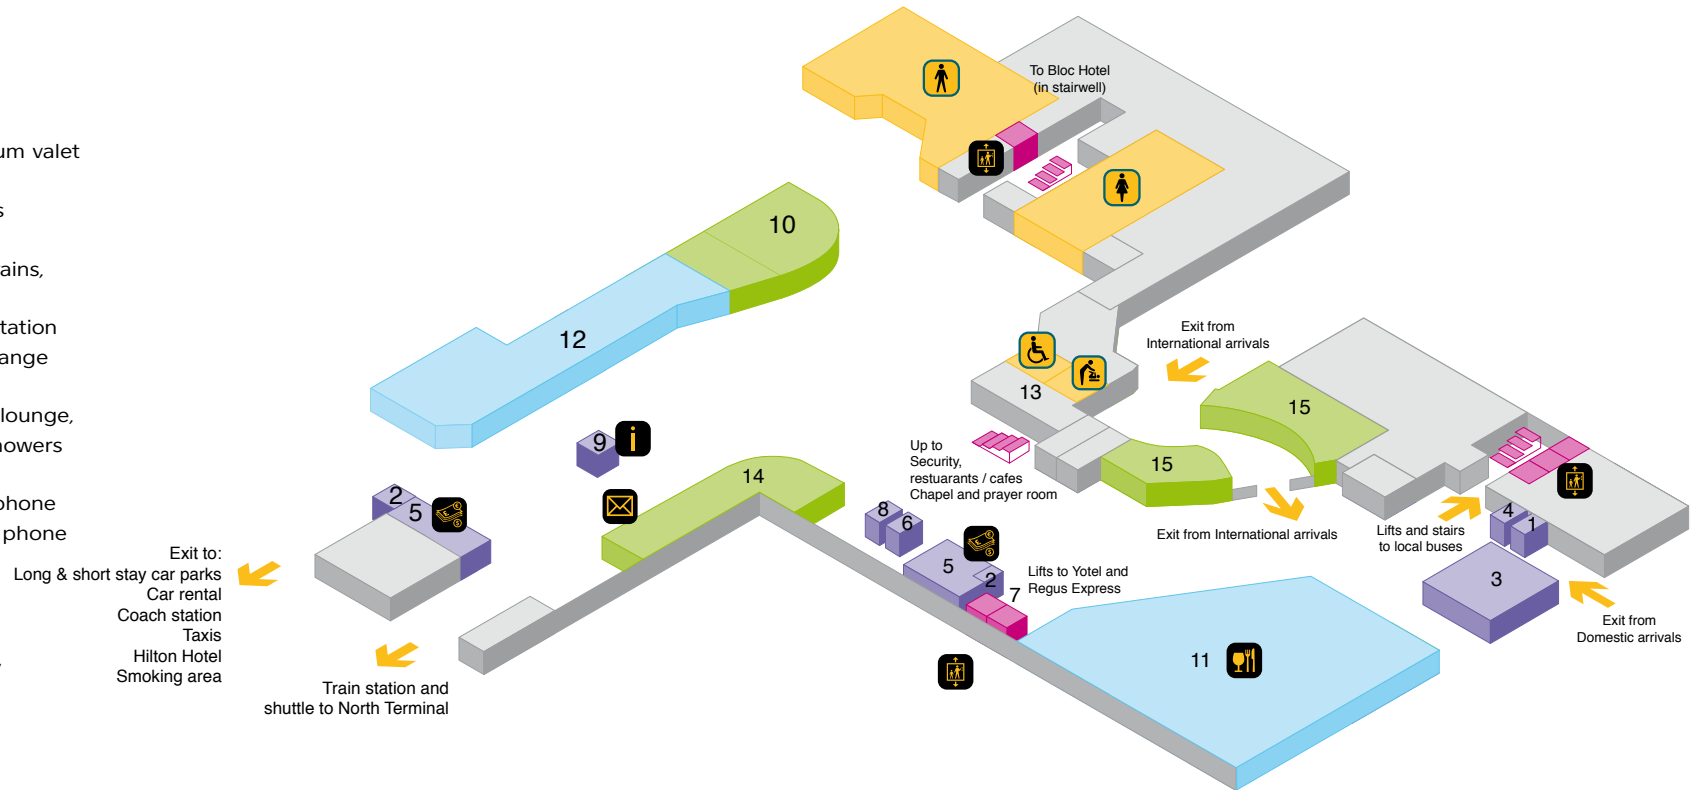

YOUR LONDON AIRPORT *Gatwick*

South Terminal - Arrivals level 2

Lift

Amenities

- Accessible toilet
- Baby change
- Female toilet
- Male toilet

Services

- Bureau de change
- Information point / Premium valet
- Postbox
- 1 AirPortr Baggage Services
- 2 Cash machines
- 3 Onward Travel Centre – Trains, easyBus, National Express
- 4 Internet kiosk & printing station
- 5 Moneycorp Bureau de Change
- 6 Premium valet
- 7 Regus Express - business lounge, meeting room facility & showers
- 8 Transport for London
- 9 UK Immigration Services phone
  Lost property information phone

Shops & Restaurants

- Restaurant / Café
- 10 Boots including pharmacy
- 11 Costa Coffee
- 12 M&S Simply Food
- 13 Under development
- 14 WHSmith
- 15 World Duty Free Arrivals Shop