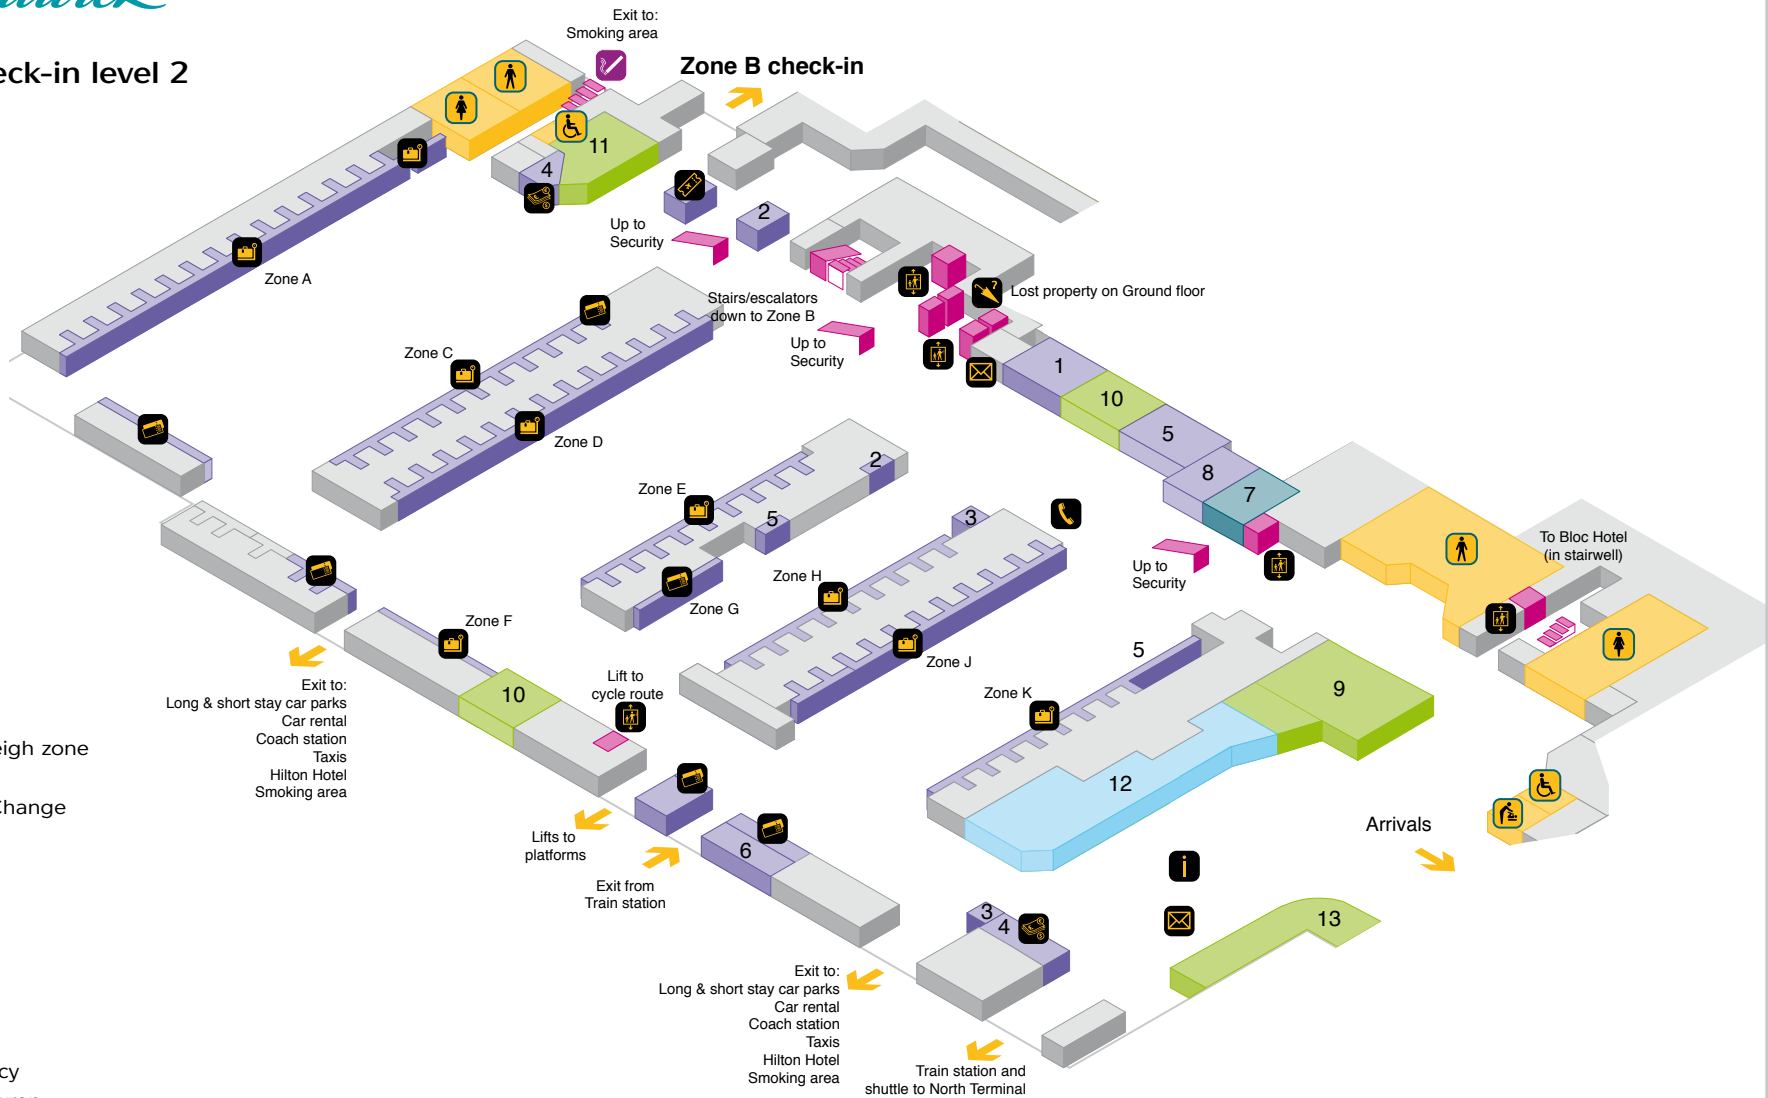

YOUR LONDON AIRPORT *Gatwick*

South Terminal - Departure lounge, upper mezzanine level

 Lift

Services

 Lounge

 British Airways lounge

YOUR LONDON AIRPORT

Gatwick

South Terminal - Check-in level 2

 Lift

Amenities

-  Accessible toilet
-  Baby change
-  Female toilet
-  Male toilet

Services

-  Airline ticket desks
-  Bureau de change
-  Check-in
-  Information point
-  Lift
-  Lost property
-  Postbox
-  Public telephone
-  Smoking area
-  Tour operator
-  Wheelchair access
-  1 Airport Concierge
-  2 Baggage repack and weigh zone
-  3 Cash machines
-  4 Moneycorp Bureau de Change
-  5 Oversized baggage
-  6 Skybreak desk
-  7 Special assistance desk & reserved seating
-  8 VAT refund office

Shops & Restaurants

-  9 Boots including pharmacy
-  10 Excess baggage + bag wrap
-  11 London News Company
-  12 M&S Simply Food
-  13 WHSmith

YOUR LONDON AIRPORT *Gatwick*

South Terminal - Arrivals level 2

South Terminal - Departures level 3

 Lift

Amenities

-  Accessible toilet
-  Baby change
-  Female toilet
-  Male toilet

Services

-  Bureau de change
-  Chapel and prayer room
-  Hotel
-  Lift
-  Public telephone
- 1 Bloc Hotel reception
- 2 Charging zone
- 3 Internet zone & printing station
- 4 Moneycorp Bureau de Change