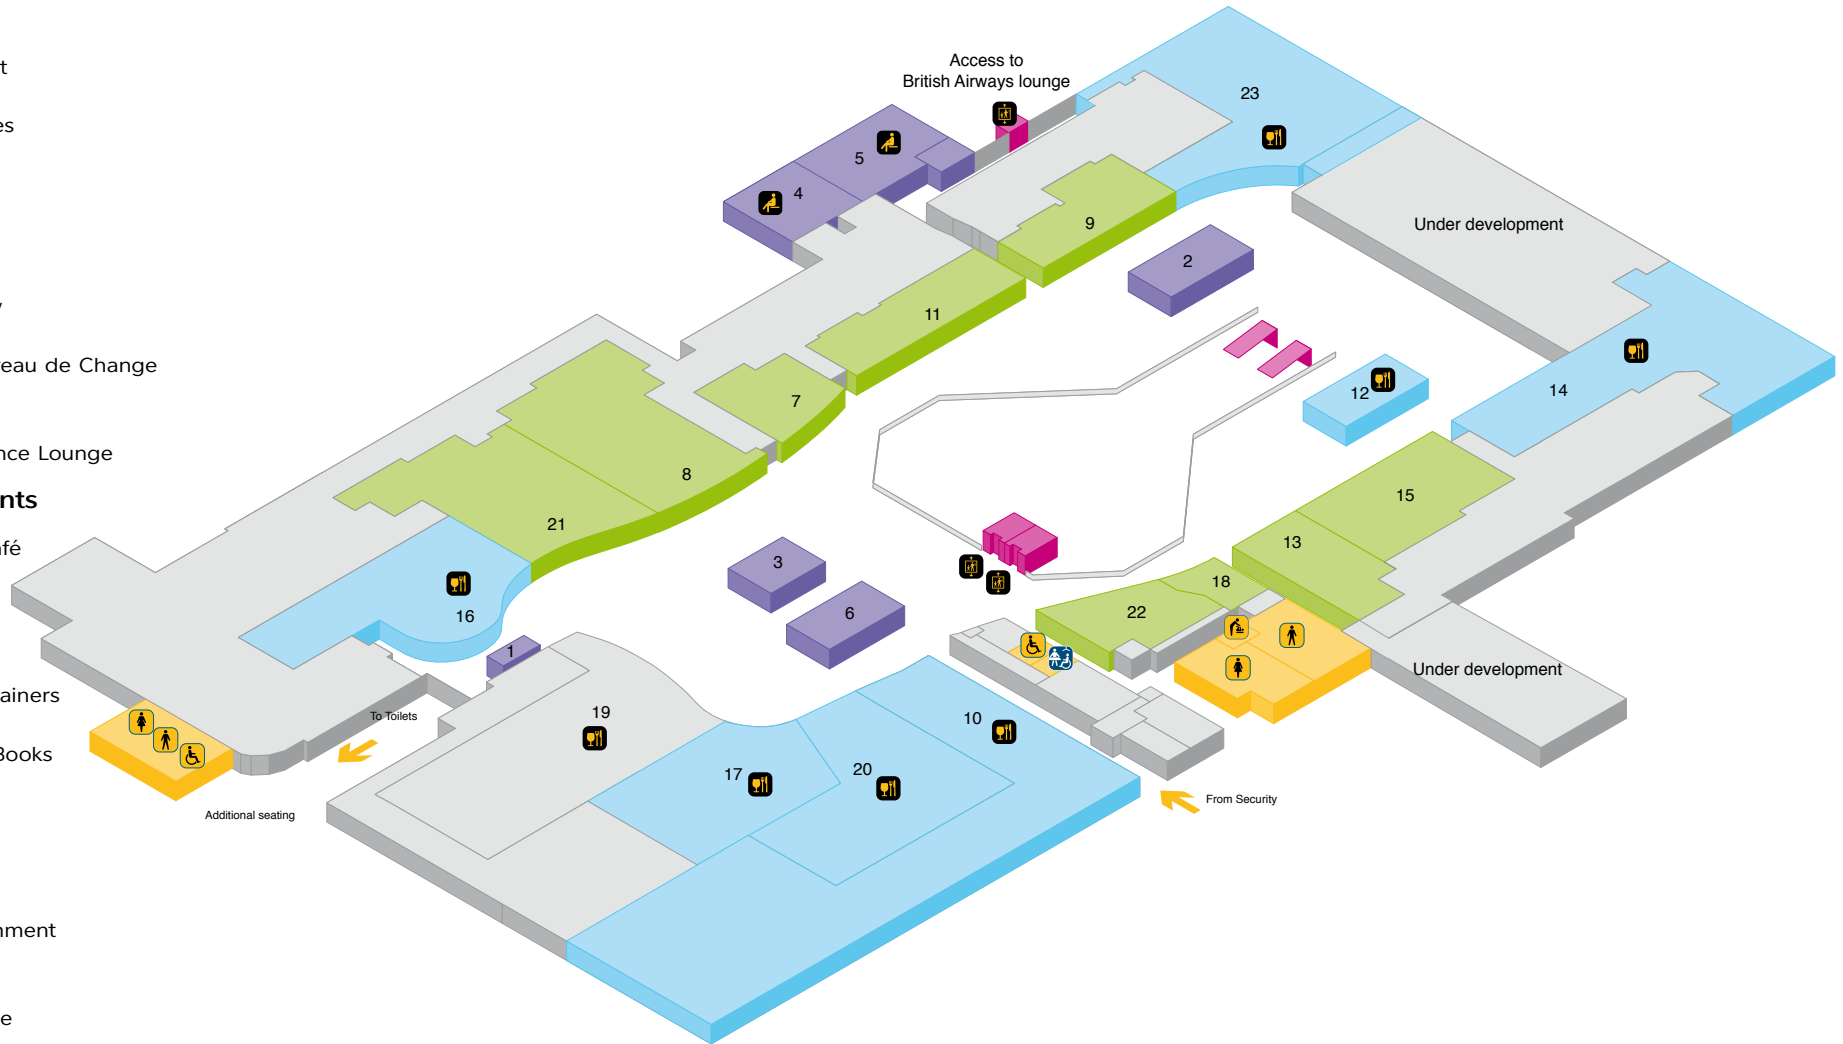

YOUR LONDON AIRPORT *Gatwick*

South Terminal - Departure lounge, upper level

 Lift

Amenities

-  Accessible toilet
-  Baby change
-  Changing places
-  Female toilet
-  Male toilet

Services

-  Lounges
- 1 Internet Facility
- 2 Kids Zone
- 3 Moneycorp Bureau de Change
- 4 Clubrooms
- 5 No 1 Lounge
- 6 Special Assistance Lounge

YOUR LONDON AIRPORT *Gatwick*

South Terminal - Departure lounge, upper mezzanine level

 Lift

Services

 Lounge

 British Airways lounge

YOUR LONDON AIRPORT

Gatwick

South Terminal - Check-in level 2

 Lift

Amenities

-  Accessible toilet
-  Baby change
-  Female toilet
-  Male toilet

Services

-  Airline ticket desks
-  Bureau de change
-  Check-in
-  Information point
-  Lift
-  Lost property
-  Postbox
-  Public telephone
-  Smoking area
-  Tour operator
-  Wheelchair access
-  1 Airport Concierge
-  2 Baggage repack and weigh zone
-  3 Cash machines
-  4 Moneycorp Bureau de Change
-  5 Oversized baggage
-  6 Skybreak desk
-  7 Special assistance desk & reserved seating
-  8 VAT refund office

South Terminal - Departures level 3

 Lift

Amenities

-  Accessible toilet
-  Baby change
-  Female toilet
-  Male toilet

Services

-  Bureau de change
-  Chapel and prayer room
-  Hotel
-  Lift
-  Public telephone
- 1 Bloc Hotel reception
- 2 Charging zone
- 3 Internet zone & printing station
- 4 Moneycorp Bureau de Change