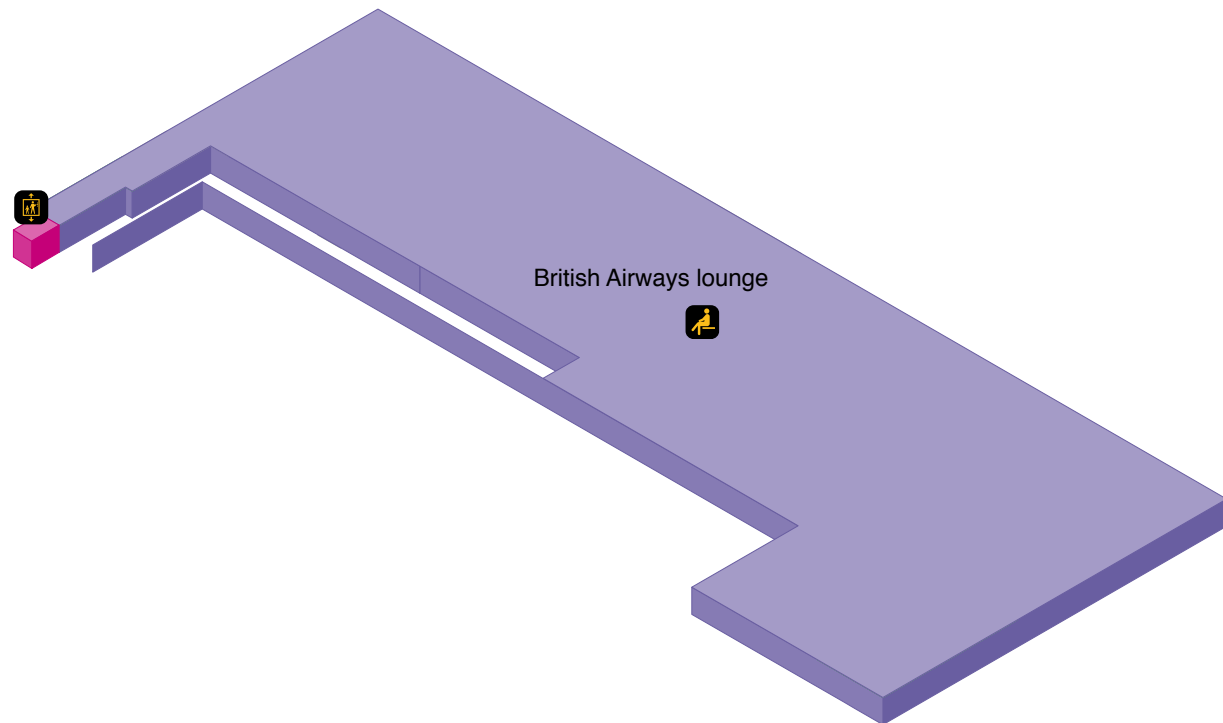

YOUR LONDON AIRPORT *Gatwick*

South Terminal - Departure lounge, upper mezzanine level

 Lift

Services

 Lounge

 British Airways lounge

YOUR LONDON AIRPORT

Gatwick

South Terminal - Check-in level 2

 Lift

Amenities

-  Accessible toilet
-  Baby change
-  Female toilet
-  Male toilet

Services

-  Airline ticket desks
-  Bureau de change
-  Check-in
-  Information point
-  Lift
-  Lost property
-  Postbox
-  Public telephone
-  Smoking area
-  Tour operator
-  Wheelchair access
-  1 Airport Concierge
-  2 Baggage repack and weigh zone
-  3 Cash machines
-  4 Moneycorp Bureau de Change
-  5 Oversized baggage
-  6 Skybreak desk
-  7 Special assistance desk & reserved seating
-  8 VAT refund office