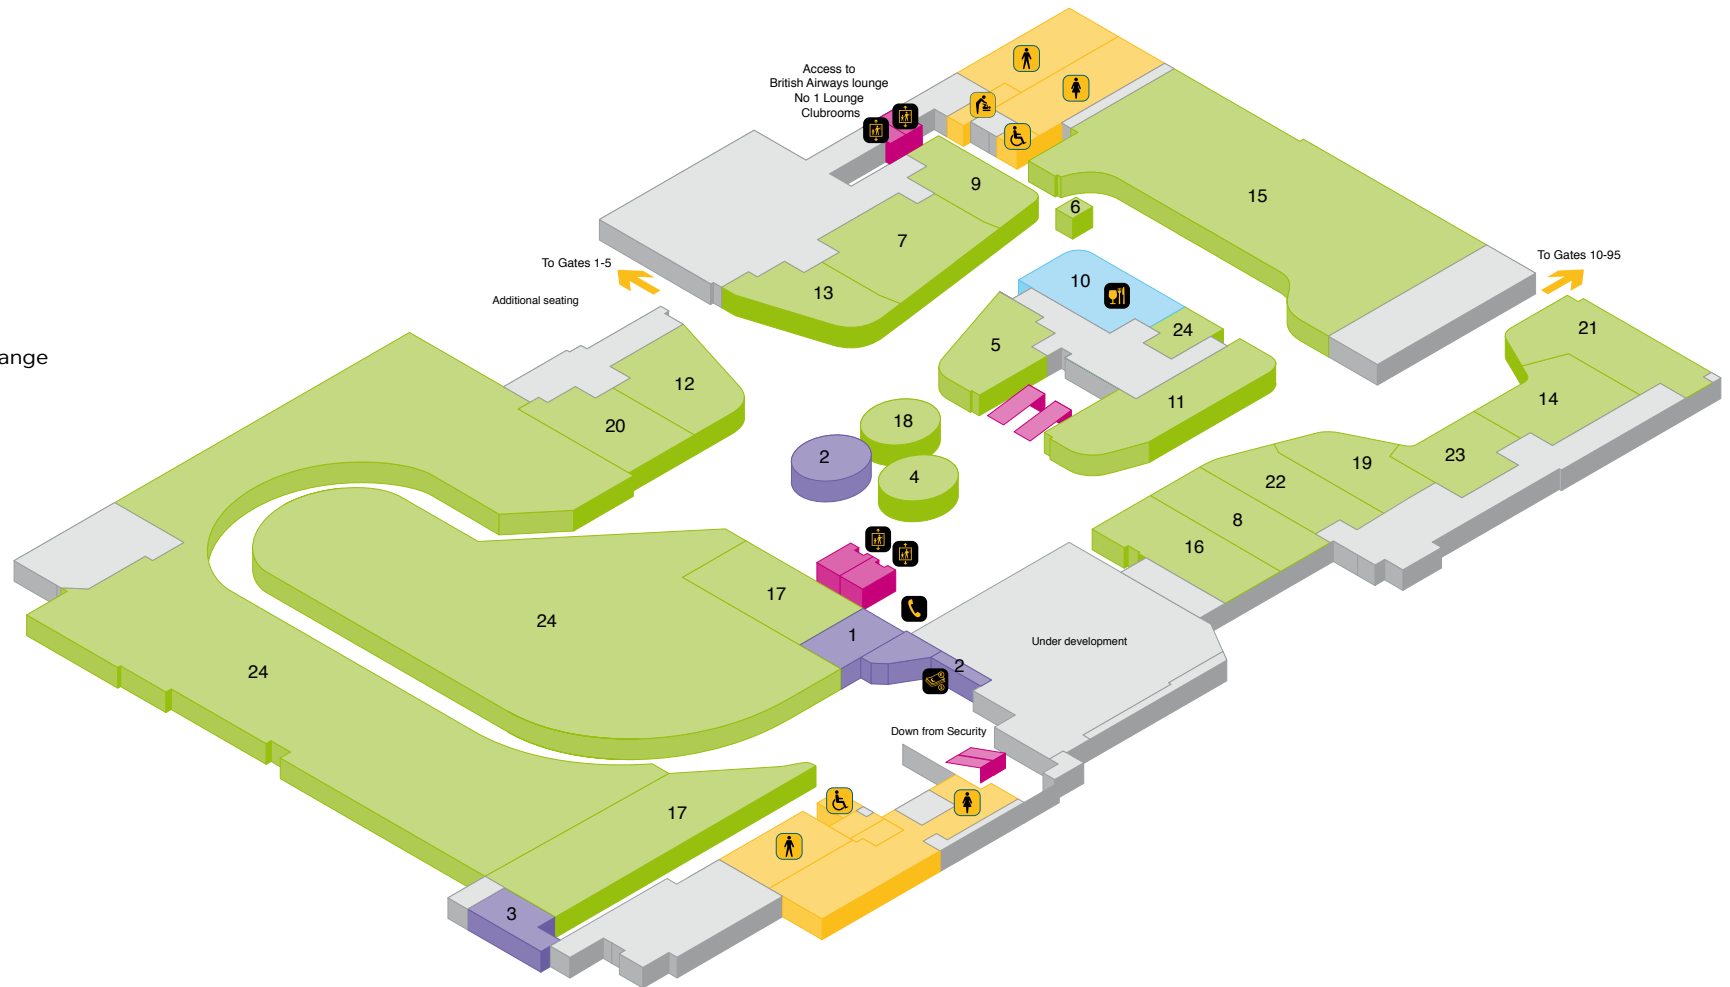

YOUR LONDON AIRPORT *Gatwick*

South Terminal - Departure lounge, lower level

 Lift

Amenities

-  Accessible toilet
-  Baby change
-  Female toilet
-  Male toilet

Services

-  Bureau de change
-  Public telephone
-  1 Airline Information
-  2 Moneycorp Bureau de Change
-  3 VAT refund office

YOUR LONDON AIRPORT *Gatwick*

South Terminal - Departure lounge, upper level

 Lift

Amenities

-  Accessible toilet
-  Baby change
-  Changing places
-  Female toilet
-  Male toilet

Services

-  Lounges
- 1 Internet Facility
- 2 Kids Zone
- 3 Moneycorp Bureau de Change
- 4 Clubrooms
- 5 No 1 Lounge
- 6 Special Assistance Lounge

Shops & Restaurants

-  9 Boots including pharmacy
-  10 Excess baggage + bag wrap
-  11 London News Company
-  12 M&S Simply Food
-  13 WHSmith

YOUR LONDON AIRPORT

Gatwick

South Terminal - Arrivals level 2

South Terminal - Departures level 3

 Lift

Amenities

-  Accessible toilet
-  Baby change
-  Female toilet
-  Male toilet

Services

-  Bureau de change
-  Chapel and prayer room
-  Hotel
-  Lift
-  Public telephone
- 1 Bloc Hotel reception
- 2 Charging zone
- 3 Internet zone & printing station
- 4 Moneycorp Bureau de Change