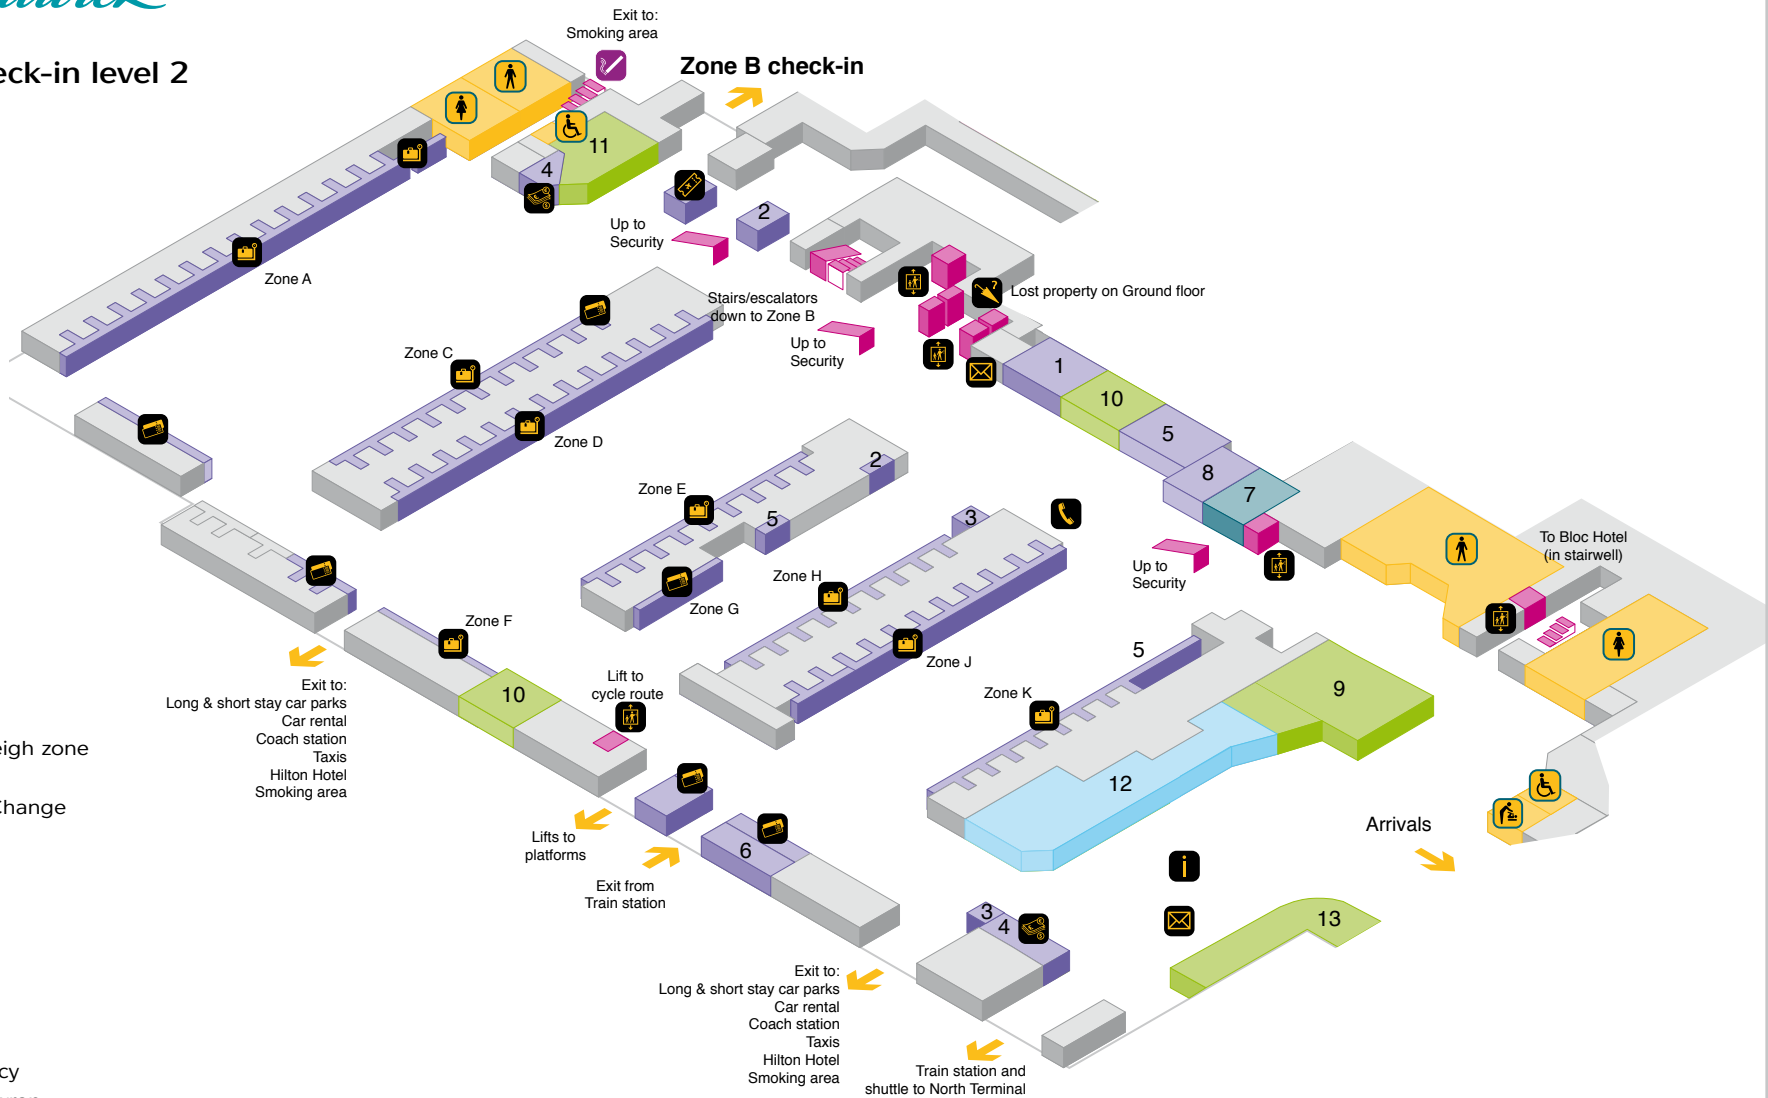

YOUR LONDON AIRPORT *Gatwick*

South Terminal - Departure lounge, upper mezzanine level

 Lift

Services

 Lounge

 British Airways lounge

YOUR LONDON AIRPORT *Gatwick*

South Terminal - Check-in level 2

 Lift

Amenities

-  Accessible toilet
-  Baby change
-  Female toilet
-  Male toilet

Services

-  Airline ticket desks
-  Bureau de change
-  Check-in
-  Information point
-  Lift
-  Lost property
-  Postbox
-  Public telephone
-  Smoking area
-  Tour operator
-  Wheelchair access
-  1 Airport Concierge
-  2 Baggage repack and weigh zone
-  3 Cash machines
-  4 Moneycorp Bureau de Change
-  5 Oversized baggage
-  6 Skybreak desk
-  7 Special assistance desk & reserved seating
-  8 VAT refund office

Shops & Restaurants

-  9 Boots including pharmacy
-  10 Excess baggage + bag wrap
-  11 London News Company
-  12 M&S Simply Food
-  13 WHSmith

YOUR LONDON AIRPORT

Gatwick

South Terminal - Arrivals level 2

South Terminal - Departures level 3

 Lift

Amenities

-  Accessible toilet
-  Baby change
-  Female toilet
-  Male toilet

Services

-  Bureau de change
-  Chapel and prayer room
-  Hotel
-  Lift
-  Public telephone
- 1 Bloc Hotel reception
- 2 Charging zone
- 3 Internet zone & printing station
- 4 Moneycorp Bureau de Change