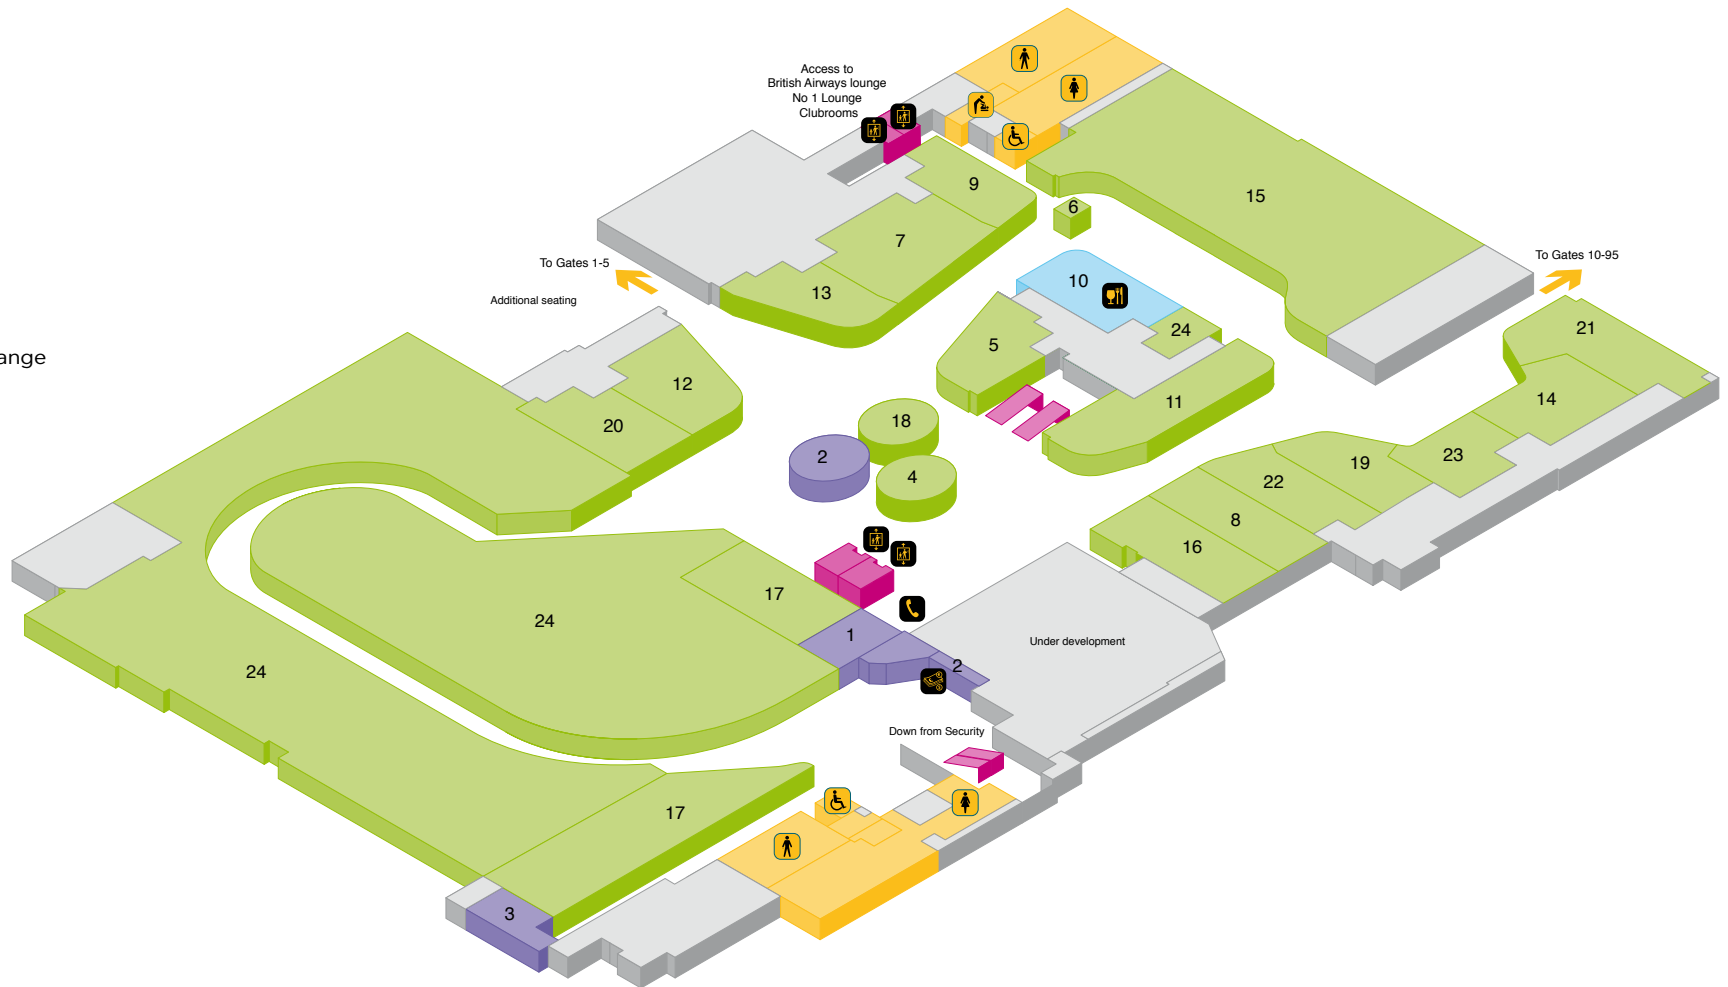

YOUR LONDON AIRPORT *Gatwick*

South Terminal - Departure lounge, lower level

 Lift

Amenities

-  Accessible toilet
-  Baby change
-  Female toilet
-  Male toilet

Services

-  Bureau de change
-  Public telephone
-  1 Airline Information
-  2 Moneycorp Bureau de Change
-  3 VAT refund office

YOUR LONDON AIRPORT *Gatwick*

South Terminal - Departure lounge, upper level

 Lift

Amenities

-  Accessible toilet
-  Baby change
-  Changing places
-  Female toilet
-  Male toilet

Services

-  Lounges
- 1 Internet Facility
- 2 Kids Zone
- 3 Moneycorp Bureau de Change
- 4 Clubrooms
- 5 No 1 Lounge
- 6 Special Assistance Lounge

Shops & Restaurants

-  9 Boots including pharmacy
-  10 Excess baggage + bag wrap
-  11 London News Company
-  12 M&S Simply Food
-  13 WHSmith

YOUR LONDON AIRPORT *Gatwick*

South Terminal - Arrivals level 2

South Terminal - Departures level 3

 Lift

Amenities

-  Accessible toilet
-  Baby change
-  Female toilet
-  Male toilet

Services

-  Bureau de change
-  Chapel and prayer room
-  Hotel
-  Lift
-  Public telephone
- 1 Bloc Hotel reception
- 2 Charging zone
- 3 Internet zone & printing station
- 4 Moneycorp Bureau de Change