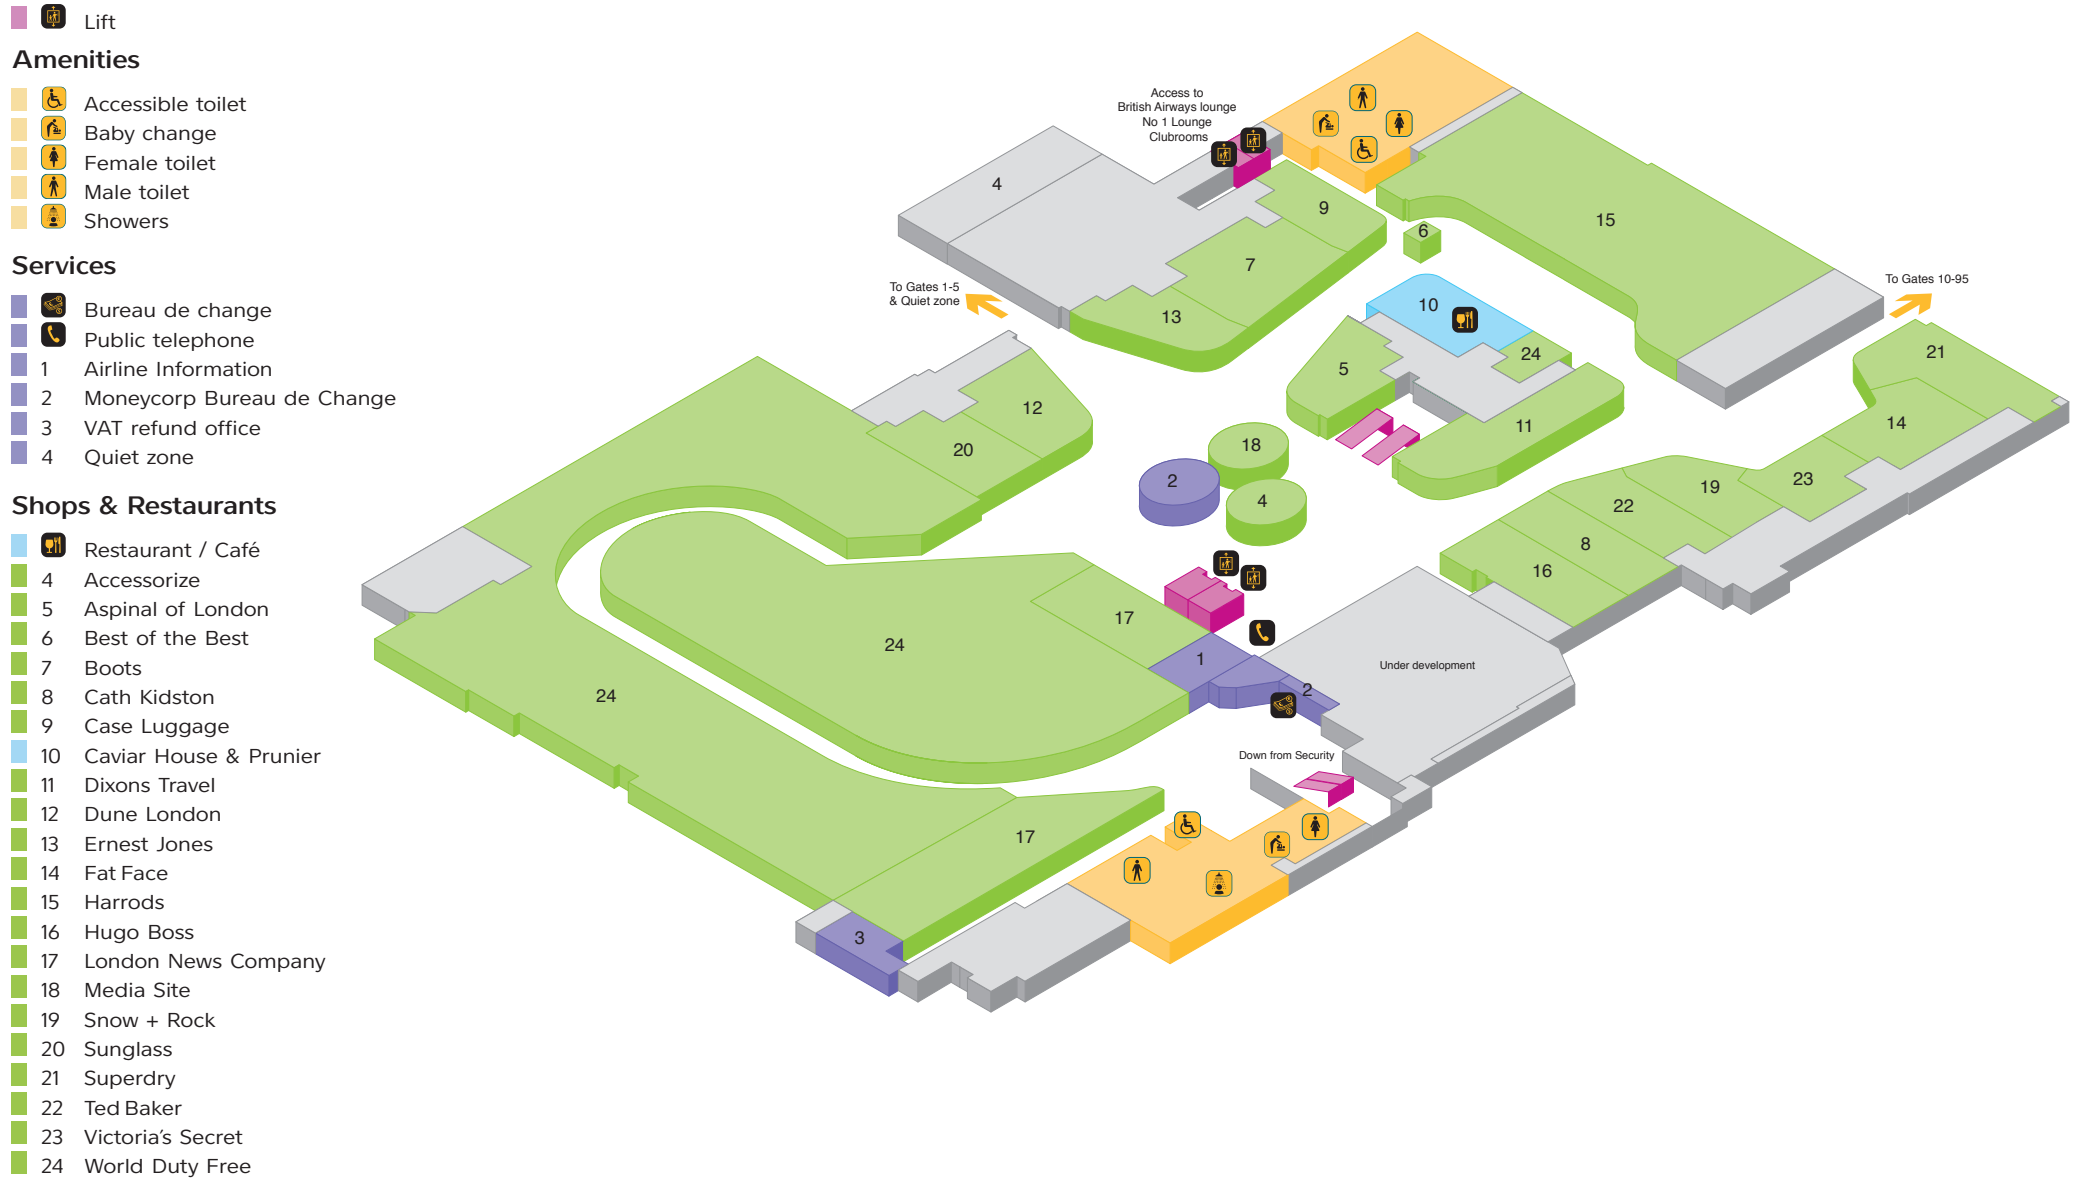

YOUR LONDON AIRPORT *Gatwick*

South Terminal - Departure lounge, lower level

YOUR LONDON AIRPORT *Gatwick*

South Terminal - Departure lounge, upper level

YOUR LONDON AIRPORT *Gatwick*

South Terminal - Departure lounge, upper mezzanine level

 Lift

Services

 Lounge

 British Airways lounge

YOUR LONDON AIRPORT

Gatwick

South Terminal - Check-in level 2

 Lift

Amenities

-  Accessible toilet
-  Baby change
-  Female toilet
-  Male toilet

Services

-  Airline ticket desks
-  Bureau de change
-  Check-in
-  Information point
-  Lift
-  Lost property
-  Postbox
-  Public telephone
-  Smoking area
-  Tour operator
-  Wheelchair access
-  1 Airport Concierge
-  2 Baggage repack and weigh zone
-  3 Cash machines
-  4 Moneycorp Bureau de Change
-  5 Oversized baggage
-  6 Skybreak desk
-  7 Assistance reception
-  8 VAT refund office

Shops & Restaurants

-  Restaurant / Café
-  10 Boots including pharmacy
-  11 Costa Coffee
-  12 M&S Simply Food
-  13 WHSmith
-  14 World Duty Free Arrivals Shop

YOUR LONDON AIRPORT *Gatwick*

South Terminal - Departures level 3