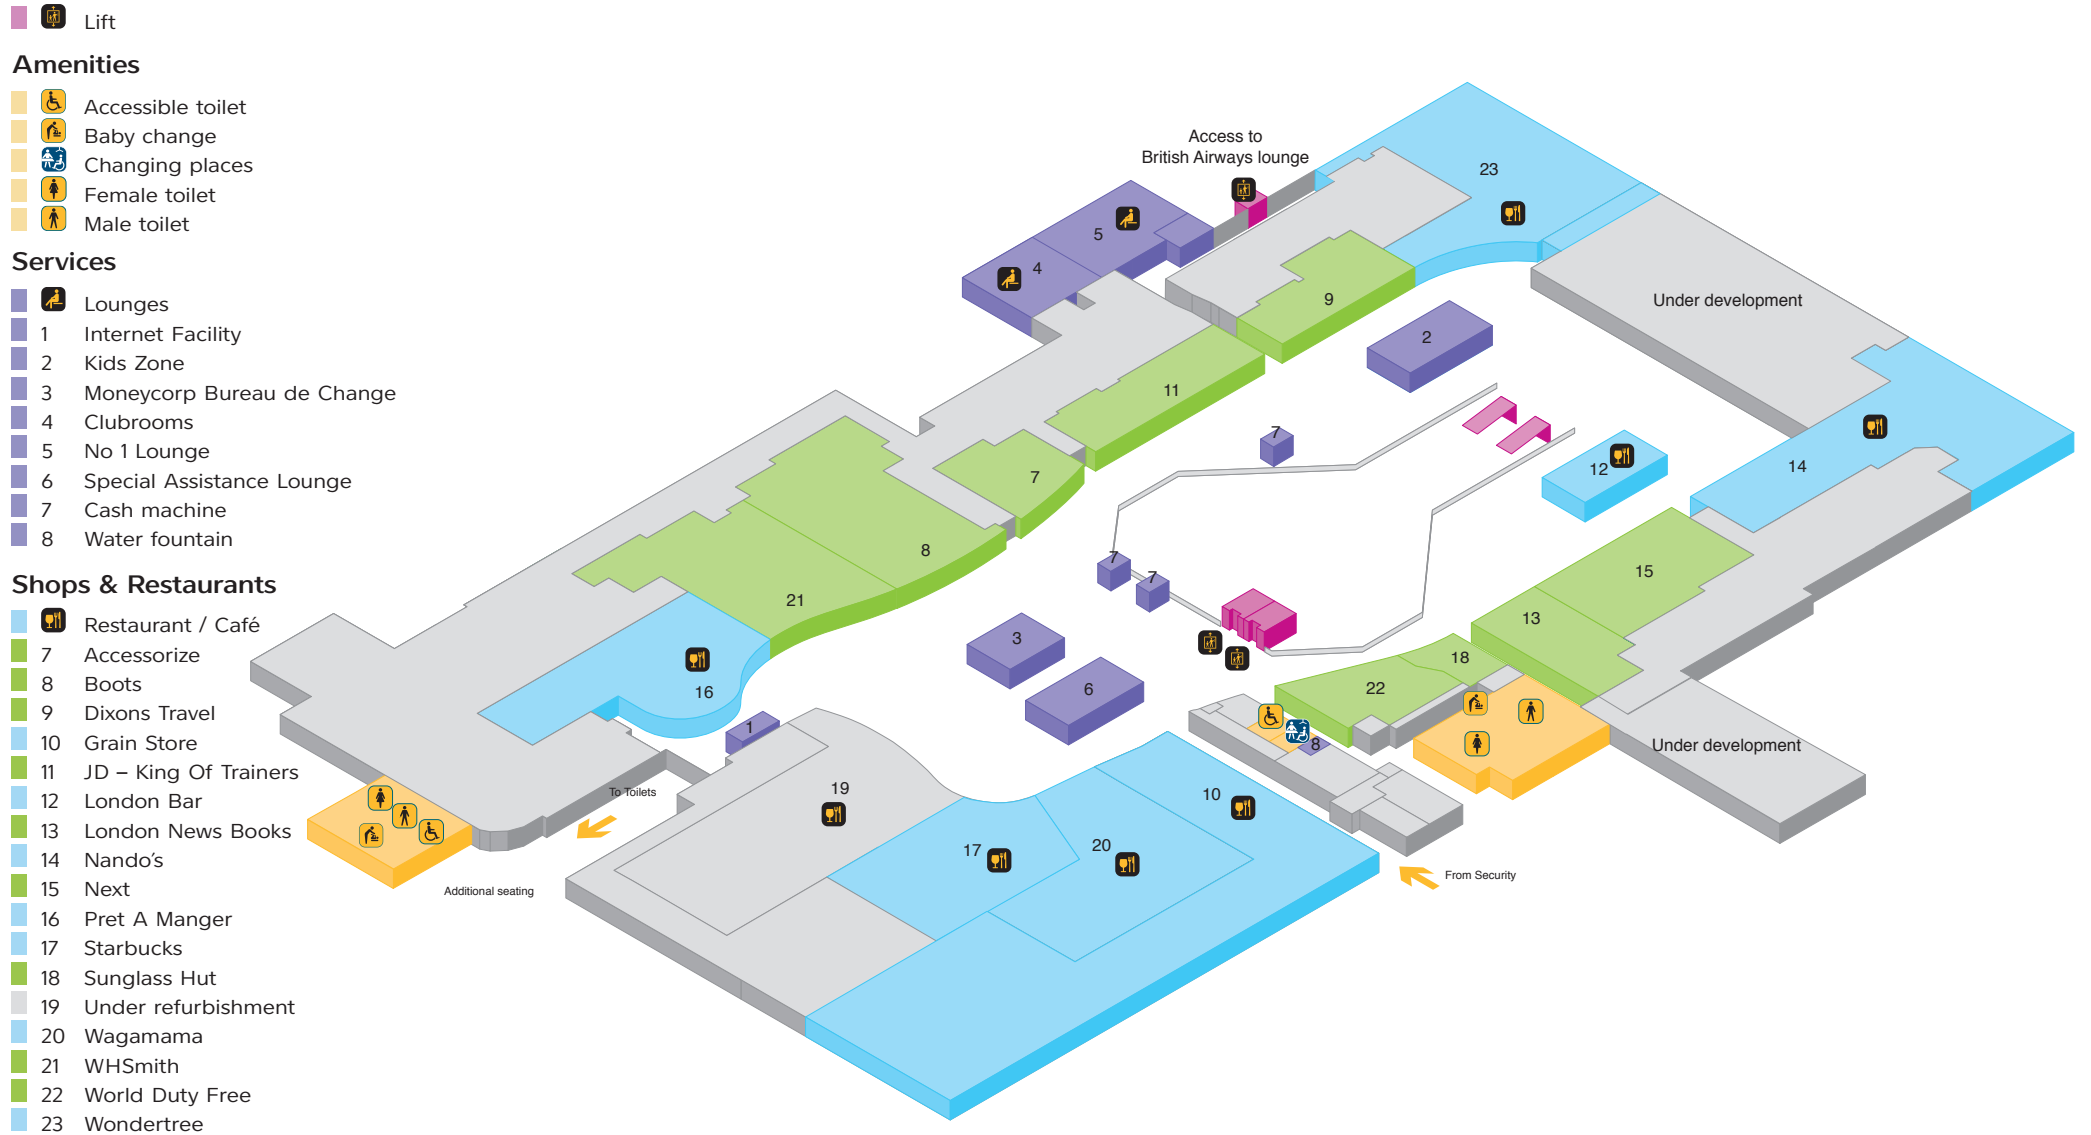

YOUR LONDON AIRPORT *Gatwick*

South Terminal - Departure lounge, lower level

YOUR LONDON AIRPORT *Gatwick*

South Terminal - Departure lounge, upper level

YOUR LONDON AIRPORT *Gatwick*

South Terminal - Departure lounge, upper mezzanine level

 Lift

Services

 Lounge

 British Airways lounge

YOUR LONDON AIRPORT

Gatwick

South Terminal - Check-in level 2

 Lift

Amenities

-  Accessible toilet
-  Baby change
-  Female toilet
-  Male toilet

Services

-  Airline ticket desks
-  Bureau de change
-  Check-in
-  Information point
-  Lift
-  Lost property
-  Postbox
-  Public telephone
-  Smoking area
-  Tour operator
-  Wheelchair access
-  1 Airport Concierge
-  2 Baggage repack and weigh zone
-  3 Cash machines
-  4 Moneycorp Bureau de Change
-  5 Oversized baggage
-  6 Skybreak desk
-  7 Assistance reception
-  8 VAT refund office

Shops & Restaurants

-  Restaurant / Café
-  10 Boots including pharmacy
-  11 Costa Coffee
-  12 M&S Simply Food
-  13 WHSmith
-  14 World Duty Free Arrivals Shop

YOUR LONDON AIRPORT *Gatwick*

South Terminal - Departures level 3