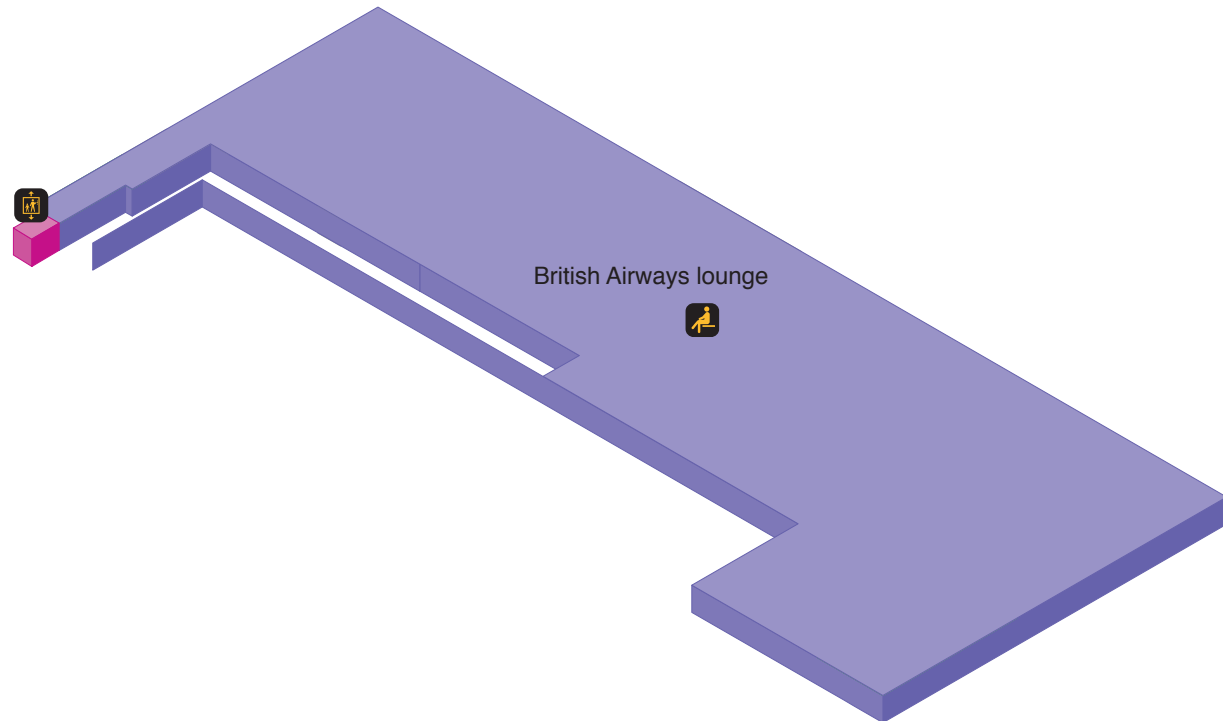

YOUR LONDON AIRPORT *Gatwick*

South Terminal - Departure lounge, lower level

YOUR LONDON AIRPORT *Gatwick*

South Terminal - Departure lounge, upper level

YOUR LONDON AIRPORT *Gatwick*

South Terminal - Departure lounge, upper mezzanine level

 Lift

Services

 Lounge

 British Airways lounge

YOUR LONDON AIRPORT

Gatwick

South Terminal - Check-in level 2

 Lift