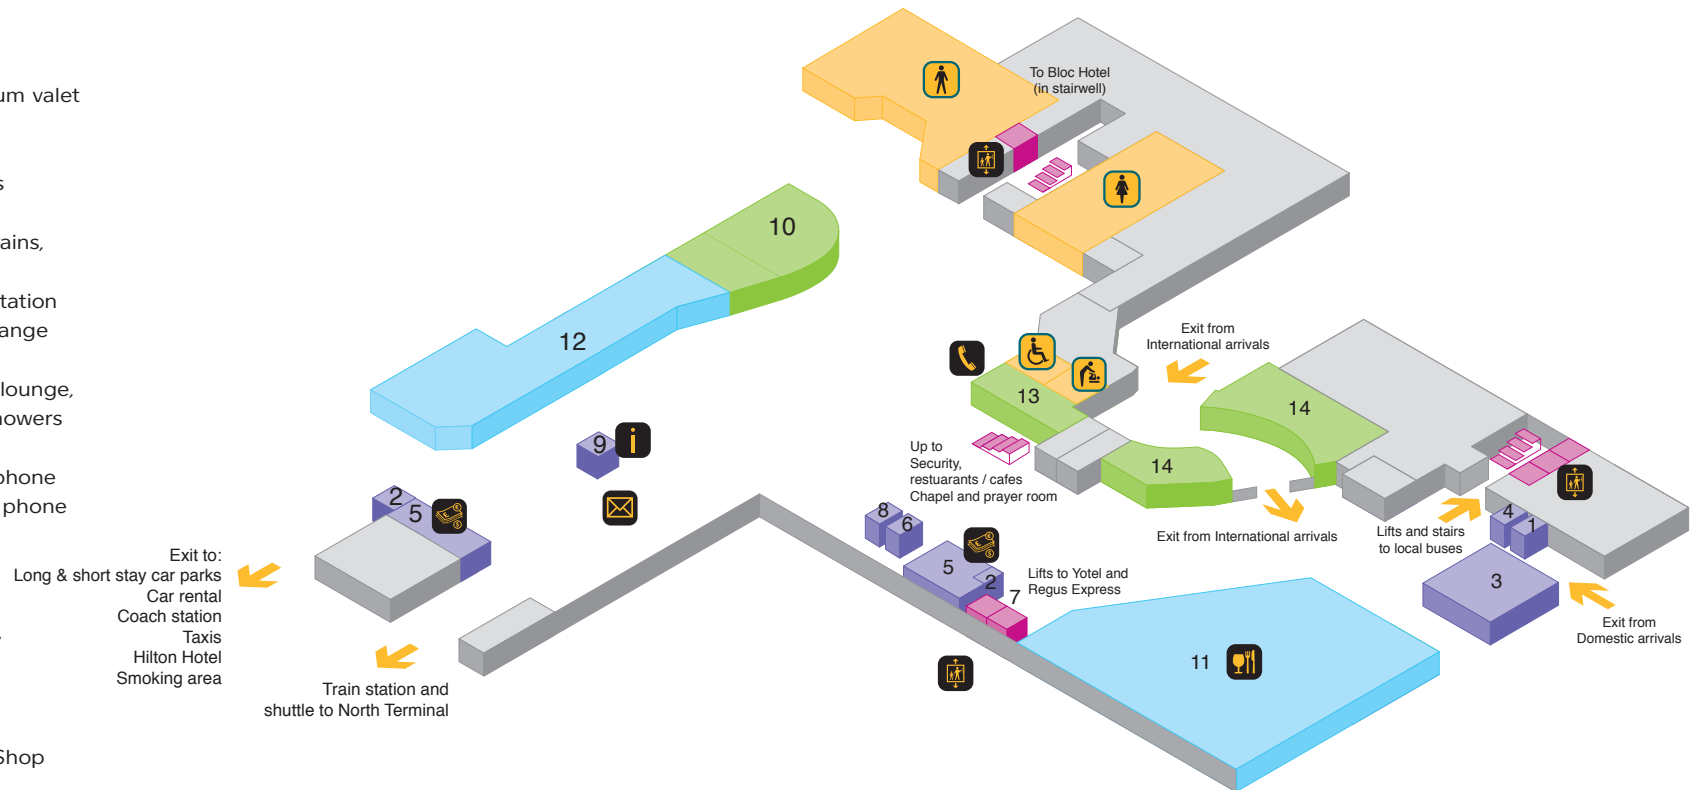

Amenities

-  Accessible toilet
-  Baby change
-  Female toilet
-  Male toilet

Services

-  Airline ticket desks
-  Bureau de change
-  Check-in
-  Information point
-  Lift
-  Lost property
-  Postbox
-  Public telephone
-  Smoking area
-  Tour operator
-  Wheelchair access
-  1 Airport Concierge
-  2 Baggage repack and weigh zone
-  3 Cash machines
-  4 Moneycorp Bureau de Change
-  5 Oversized baggage
-  6 Skybreak desk
-  7 Assistance reception
-  8 VAT refund office

 Lift

Amenities

-  Accessible toilet
-  Baby change
-  Female toilet
-  Male toilet

Services

-  Bureau de change
-  Information point / Premium valet
-  Postbox
-  Public telephone
-  1 AirPortr Baggage Services
-  2 Cash machines
-  3 Onward Travel Centre – Trains, easyBus, National Express
-  4 Internet kiosk & printing station
-  5 Moneycorp Bureau de Change
-  6 Premium valet
-  7 Regus Express - business lounge, meeting room facility & showers
-  8 Transport for London
-  9 UK Immigration Services phone
Lost property information phone

Shops & Restaurants

-  Restaurant / Café
-  10 Boots including pharmacy
-  11 Costa Coffee
-  12 M&S Simply Food
-  13 WHSmith
-  14 World Duty Free Arrivals Shop

YOUR LONDON AIRPORT *Gatwick*

South Terminal - Departures level 3

 Lift

Amenities

-  Accessible toilet
-  Baby change
-  Female toilet
-  Male toilet

Services

-  Bureau de change
-  Chapel and prayer room
-  Hotel
-  Lift
-  Postbox
-  Public telephone
- 1  Bloc Hotel reception
- 2  Charging zone
- 3  Internet zone & printing station
- 4  Moneycorp Bureau de Change