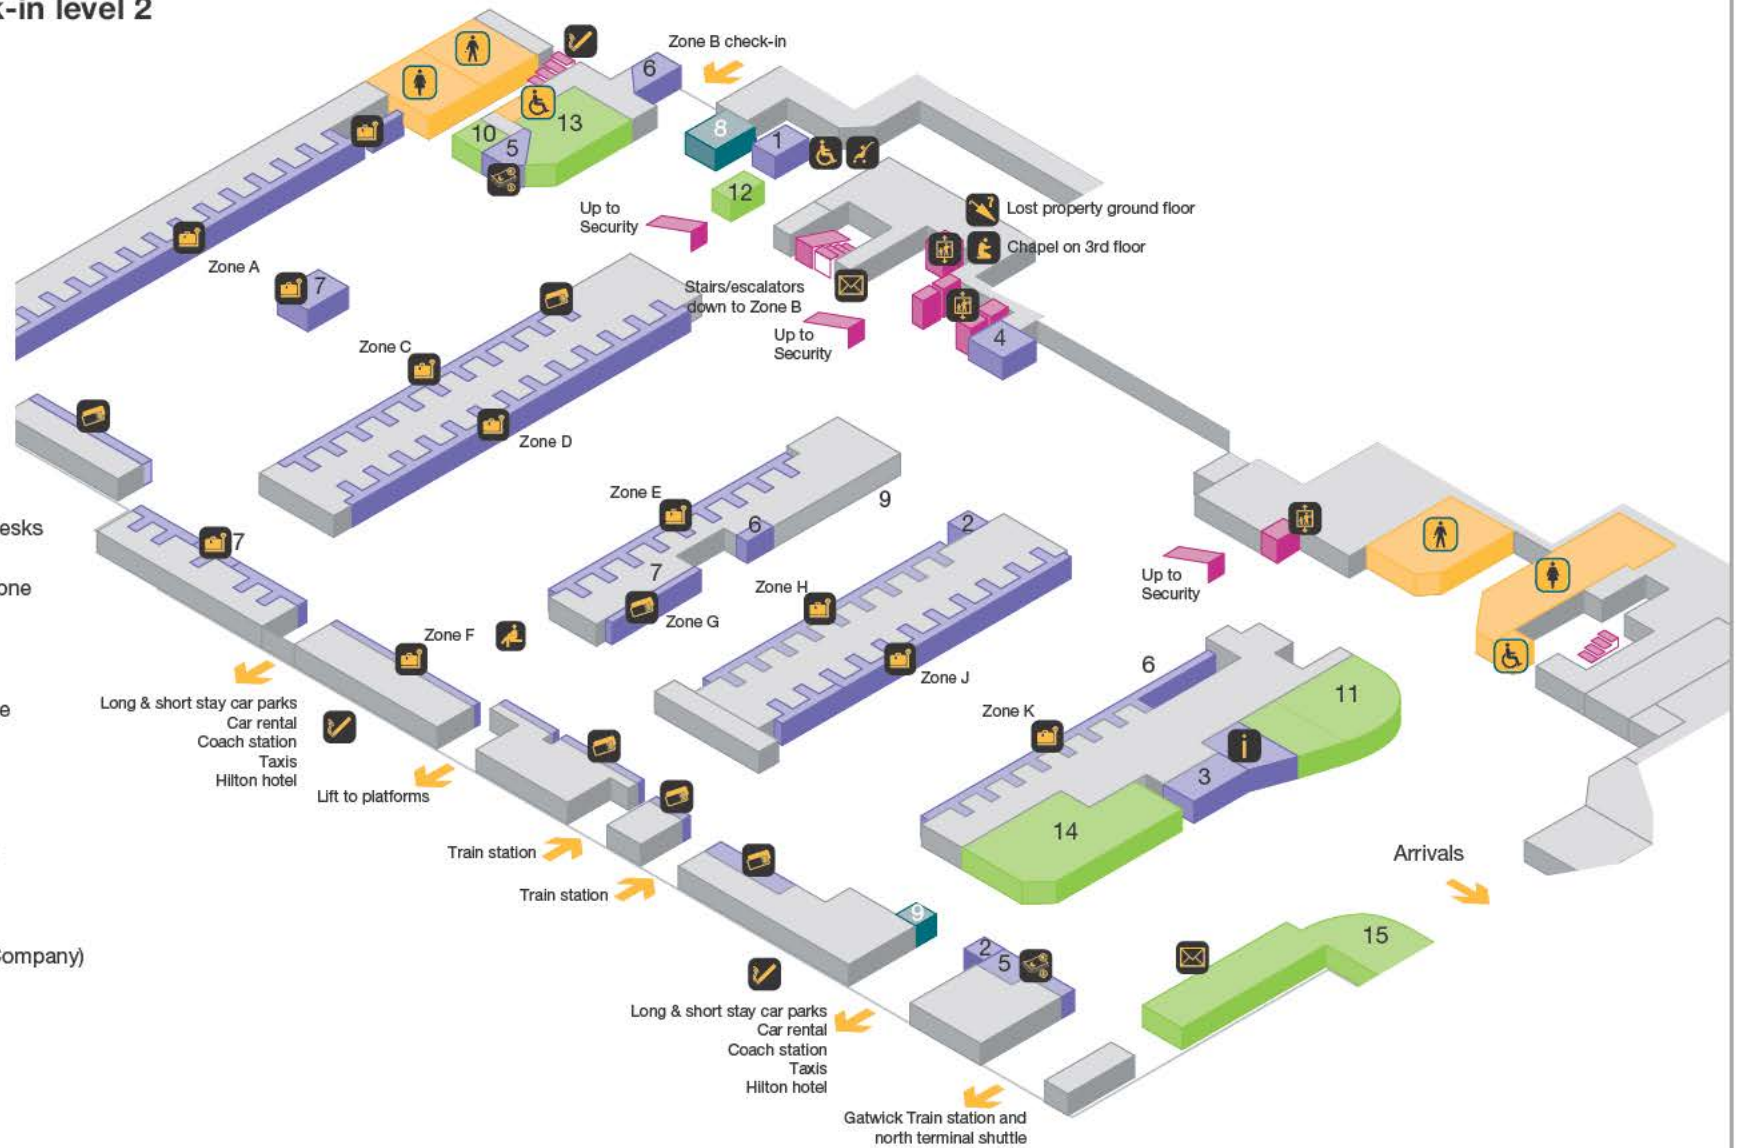

YOUR LONDON AIRPORT *Gatwick*

South Terminal - Check-in level 2

Lift to security / lost property

Amenities

- Accessible toilet
- Toilet men
- Toilet women

Services

- Buggy access
- Bureau de change
- Chapel and prayer room
- Check-in
- Lift
- Lost property
- Smoking area
- Tour operator / airline ticket desks
- Wheel chair access
- 1 Baggage repack and weigh zone
- 2 Cash machines
- 3 Concierge desk
- 4 HM Customs
- 5 Moneycorp Bureau de Change
- 6 Oversized baggage
- 7 Self-service check-in
- 8 Special assistance desk & reserved seating
- 9 Special assistance help point

Shops & Restaurants

- 10 Bags etc. (Excess Baggage Company)
- 11 Boots
- 12 Excess baggage
- 13 London News Company
- 14 M&S Simply Food
- 15 WHSmith