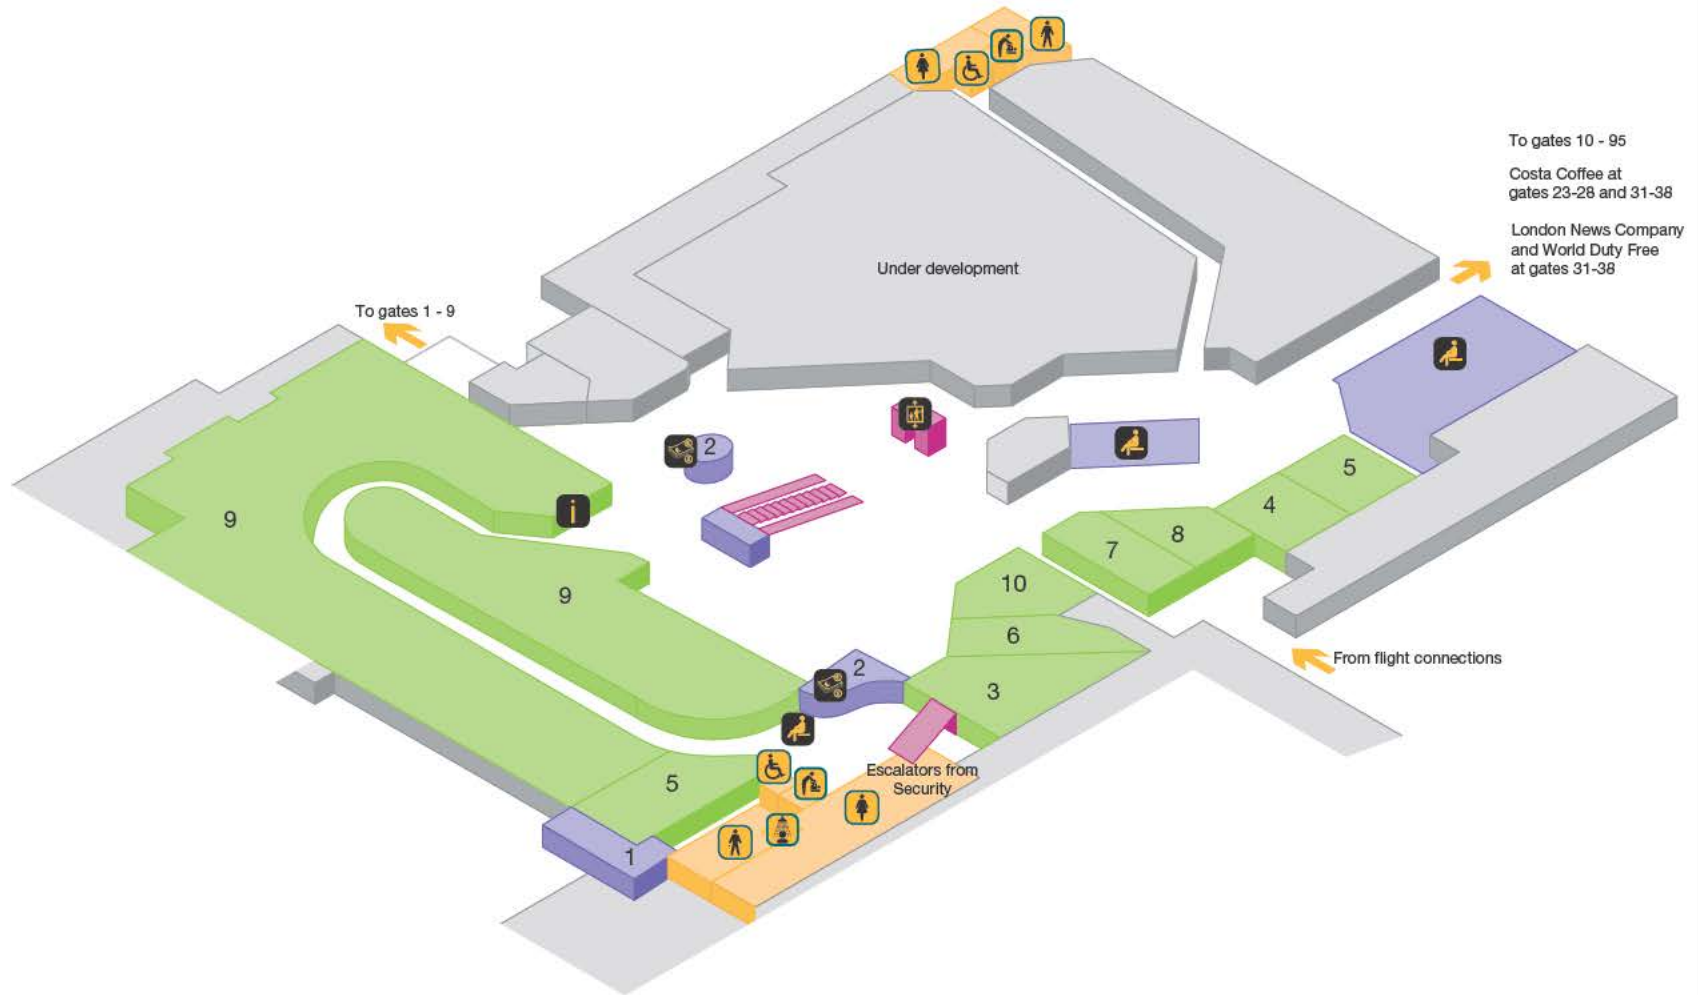

South Terminal - Departure lounge, lower level

Lift

Amenities

- Accessible toilet
- Babycare
- Shower facilities
- Toilet men
- Toilet women

Services

- Airline Information
- Bureau de change
- Postbox
- Seating
- 1 Customs VAT office
- 2 Moneycorp Bureau de Change and cash machine

Shops & Restaurants

- 3 Dixons Tax Free
- 4 Hugo Boss
- 5 London News Company
- 6 Rolling Luggage
- 7 Sunglasses Hut
- 8 WHSmith Books
- 9 World Duty Free
- 10 World of Whiskies