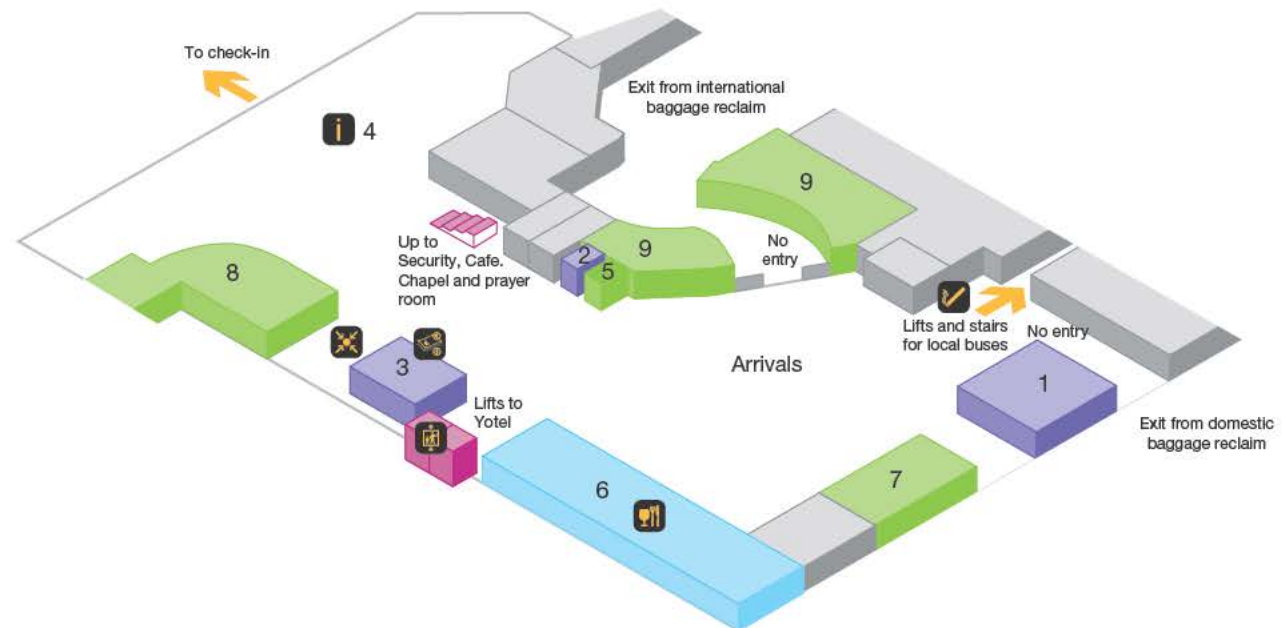

YOUR LONDON AIRPORT *Gatwick*

South Terminal - Check-in level 2

 Lift to security / lost property

Amenities

-  Accessible toilet
-  Toilet men
-  Toilet women

Services

-  Buggy access
-  Bureau de change
-  Chapel and prayer room
-  Check-in
-  Lift
-  Lost property
-  Smoking area
-  Tour operator / airline ticket desks
-  Wheel chair access
- 1 Baggage repack and weigh zone
- 2 Cash machines
- 3 Concierge desk
- 4 HM Customs
- 5 Moneycorp Bureau de Change
- 6 Oversized baggage
- 7 Self-service check-in
- 8 Special assistance desk & reserved seating
- 9 Special assistance help point

 Lift

Services

-  Bureau de change
-  Meeting point
-  Smoking area
-  1 Onward Travel Centre – Trains, easyBus, National Express
-  2 Internet kiosk
-  3 Moneycorp Travalex Bureau de Change
-  4 UK Immigration Services phone

Shops & Restaurants

-  Restaurant / Café
-  5 Banner Xpress
-  6 Costa Coffee
-  7 Excess baggage / Left baggage / Shop and Drop
-  8 WHSmith
-  9 World Duty Free Arrivals Shop

South Terminal - Departures level 3

South Terminal - Departure lounge, upper level

 Lift

Amenities

-  Accessible toilet
-  Toilet men
-  Toilet women

Services

-  Moneycorp Bureau de Change and cash machine
-  Seating
-  1 Airline lounges
-  2 Moneycorp Bureau de Change
-  3 Special assistance reserved seating area
-  4 Virgin Clubhouse