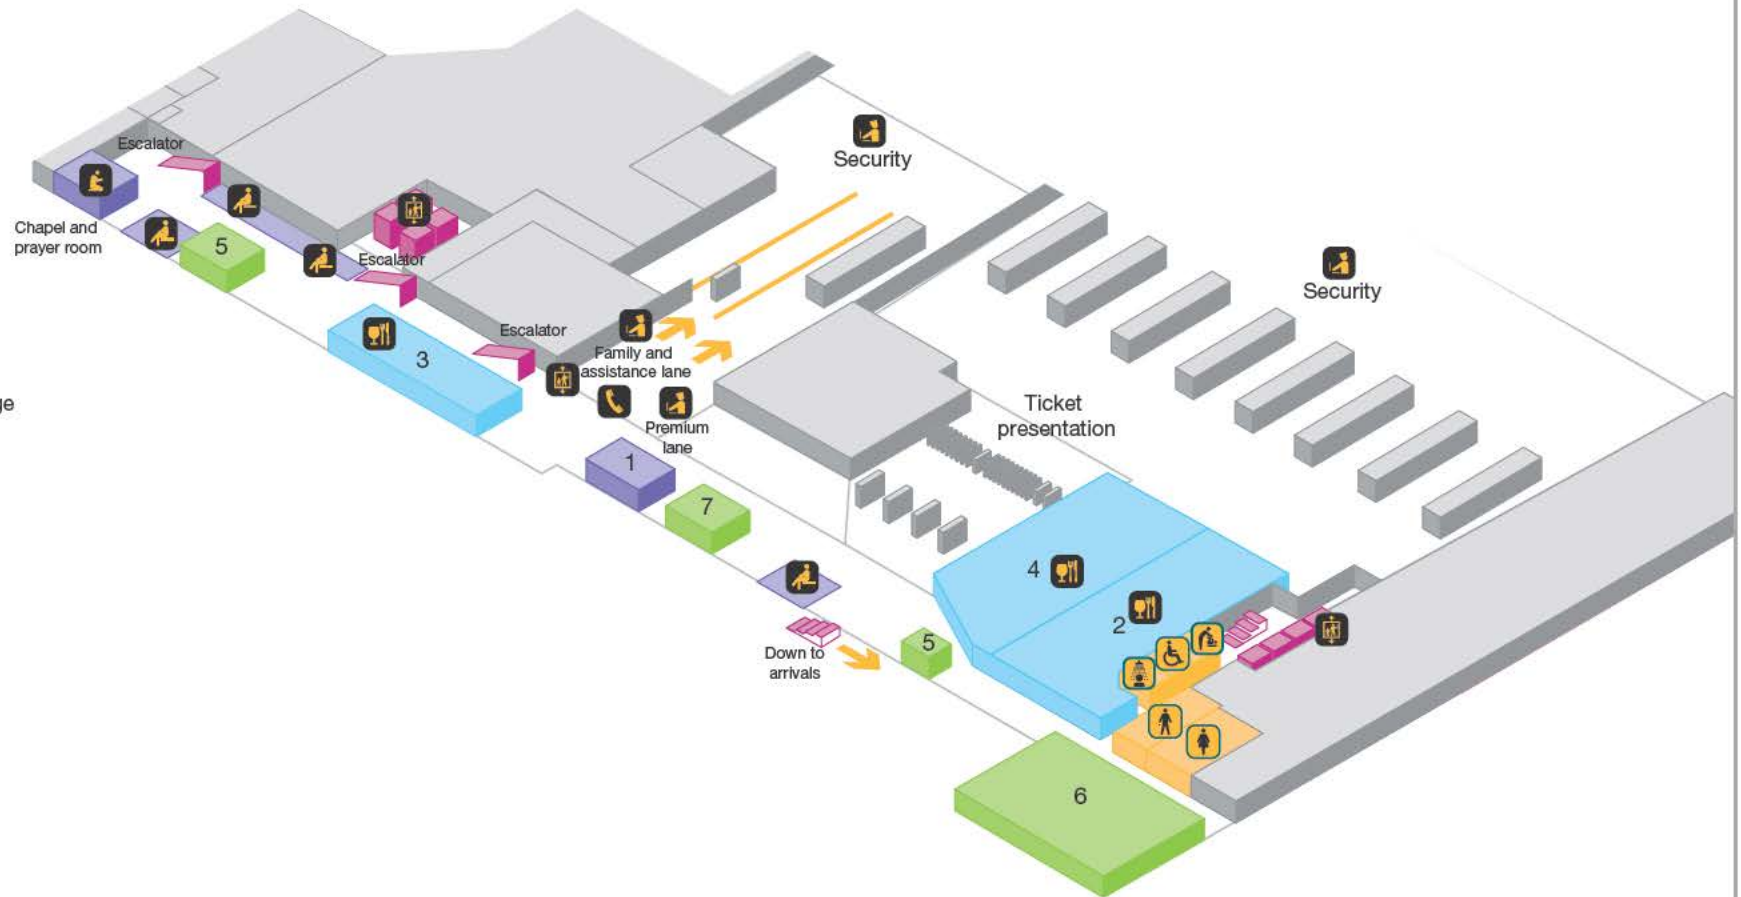

Shops & Restaurants

-  Restaurant / Café
-  5 Banner Xpress
-  6 Costa Coffee
-  7 Excess baggage / Left baggage / Shop and Drop
-  8 WHSmith
-  9 World Duty Free Arrivals Shop

South Terminal - Departures level 3

 Lift

Amenities

-  Accessible toilet
-  Babycare
-  Shower facilities
-  Toilet men
-  Toilet women

Services

-  Bureau de change
-  Chapel and prayer room
-  Lift
-  Public telephone
-  Seating
-  1 Moneycorp Bureau de Change

Shops & Restaurants

-  Restaurant / Café
-  2 Apostrophe
-  3 Caffè Nero
-  4 Giraffe
-  5 Internet zone
-  6 The Beehive
-  7 The London News Company

South Terminal - Departure lounge, lower level

 Lift

South Terminal - Departure lounge, upper level

 Lift

Amenities

-  Accessible toilet
-  Toilet men
-  Toilet women

Services

-  Moneycorp Bureau de Change and cash machine
-  Seating
-  1 Airline lounges
-  2 Moneycorp Bureau de Change
-  3 Special assistance reserved seating area
-  4 Virgin Clubhouse