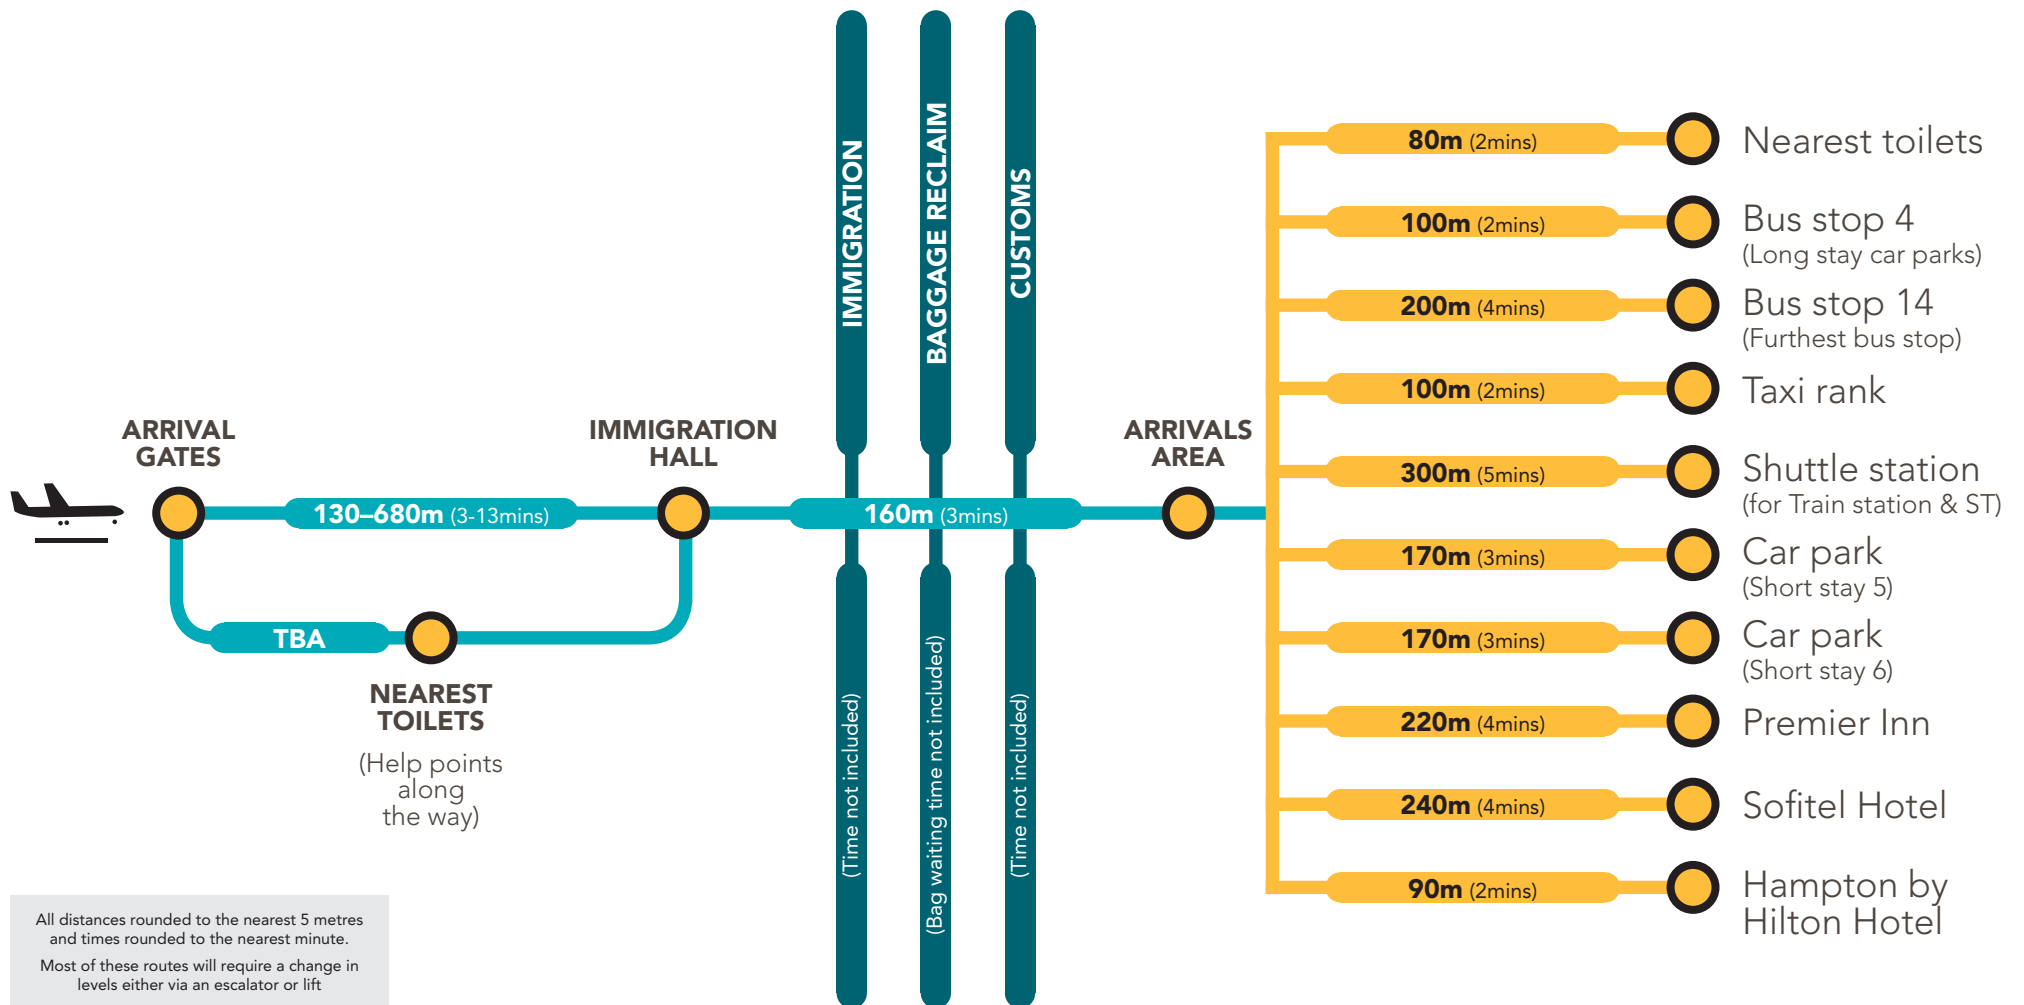

SOUTH TERMINAL DEPARTURES

Walking distances and approximate times

SOUTH TERMINAL ARRIVALS

Walking distances and approximate times

All distances rounded to the nearest 5 metres and times rounded to the nearest minute.
 Most of these routes will require a change in levels either via an escalator or lift

NORTH TERMINAL DEPARTURES

Walking distances and approximate times

Our service for reduced mobility and disabled passengers

NORTH TERMINAL ARRIVALS

Walking distances and approximate times

All distances rounded to the nearest 5 metres and times rounded to the nearest minute.

Most of these routes will require a change in levels either via an escalator or lift