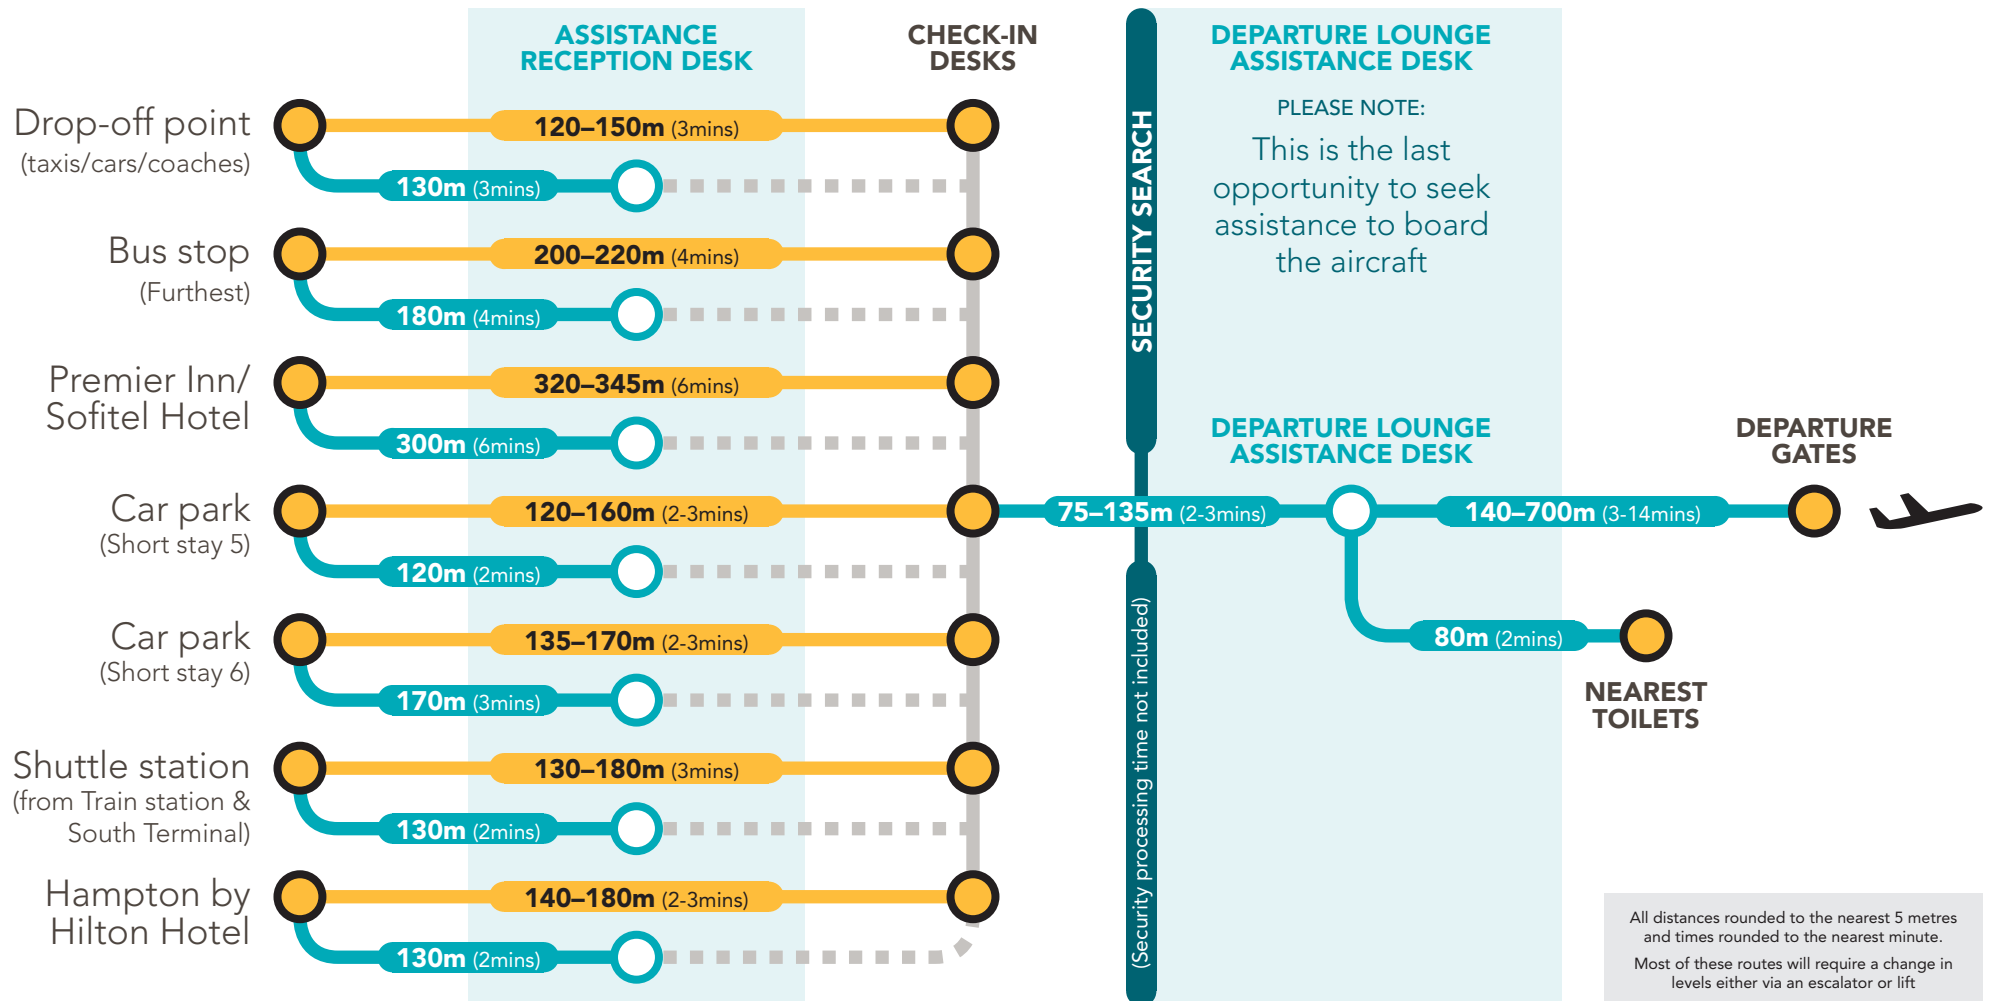

SOUTH TERMINAL DEPARTURES

Walking distances and approximate times

SOUTH TERMINAL ARRIVALS

Walking distances and approximate times

All distances rounded to the nearest 5 metres and times rounded to the nearest minute.
 Most of these routes will require a change in levels either via an escalator or lift

NORTH TERMINAL DEPARTURES

Walking distances and approximate times

Our service for reduced mobility and disabled passengers

NORTH TERMINAL ARRIVALS

Walking distances and approximate times

All distances rounded to the nearest 5 metres and times rounded to the nearest minute.

Most of these routes will require a change in levels either via an escalator or lift