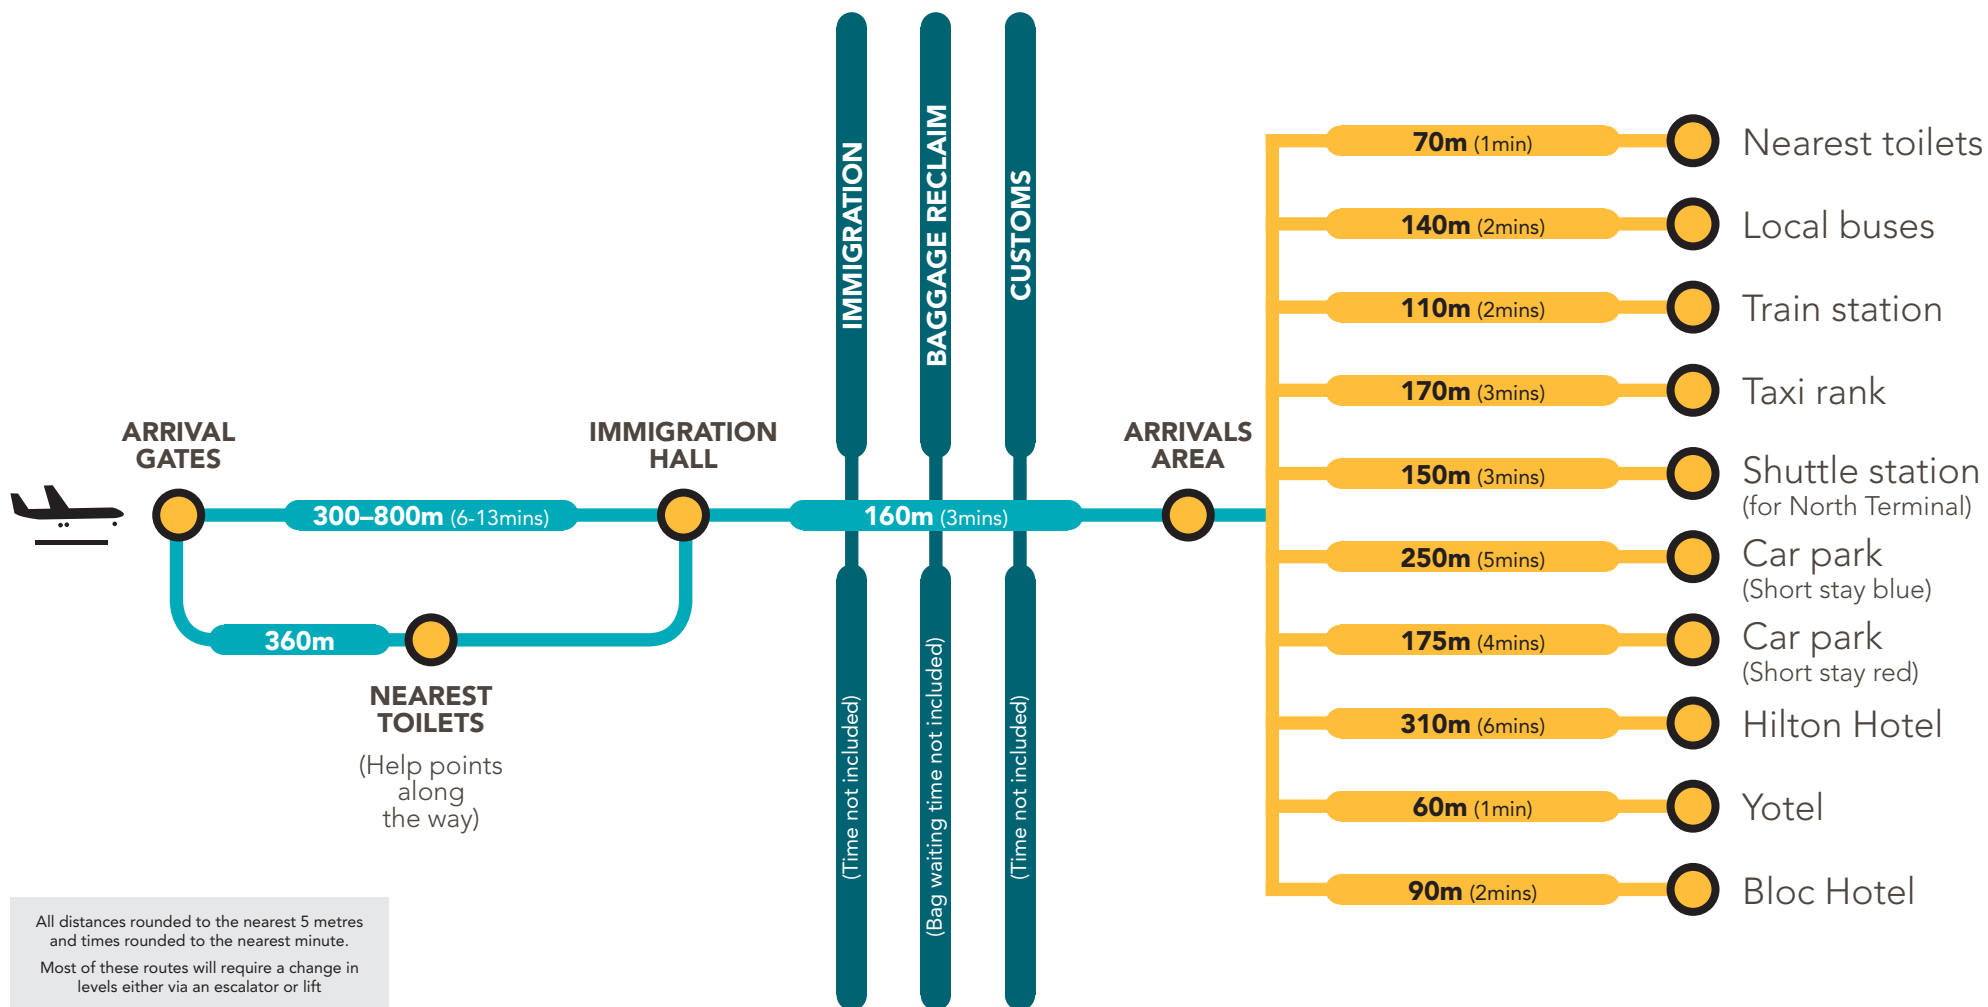

SOUTH TERMINAL DEPARTURES

Walking distances and approximate times

SOUTH TERMINAL ARRIVALS

Walking distances and approximate times

All distances rounded to the nearest 5 metres and times rounded to the nearest minute.
 Most of these routes will require a change in levels either via an escalator or lift

NORTH TERMINAL DEPARTURES

Walking distances and approximate times

Our service for reduced mobility and disabled passengers

NORTH TERMINAL ARRIVALS

Walking distances and approximate times

All distances rounded to the nearest 5 metres and times rounded to the nearest minute.

Most of these routes will require a change in levels either via an escalator or lift