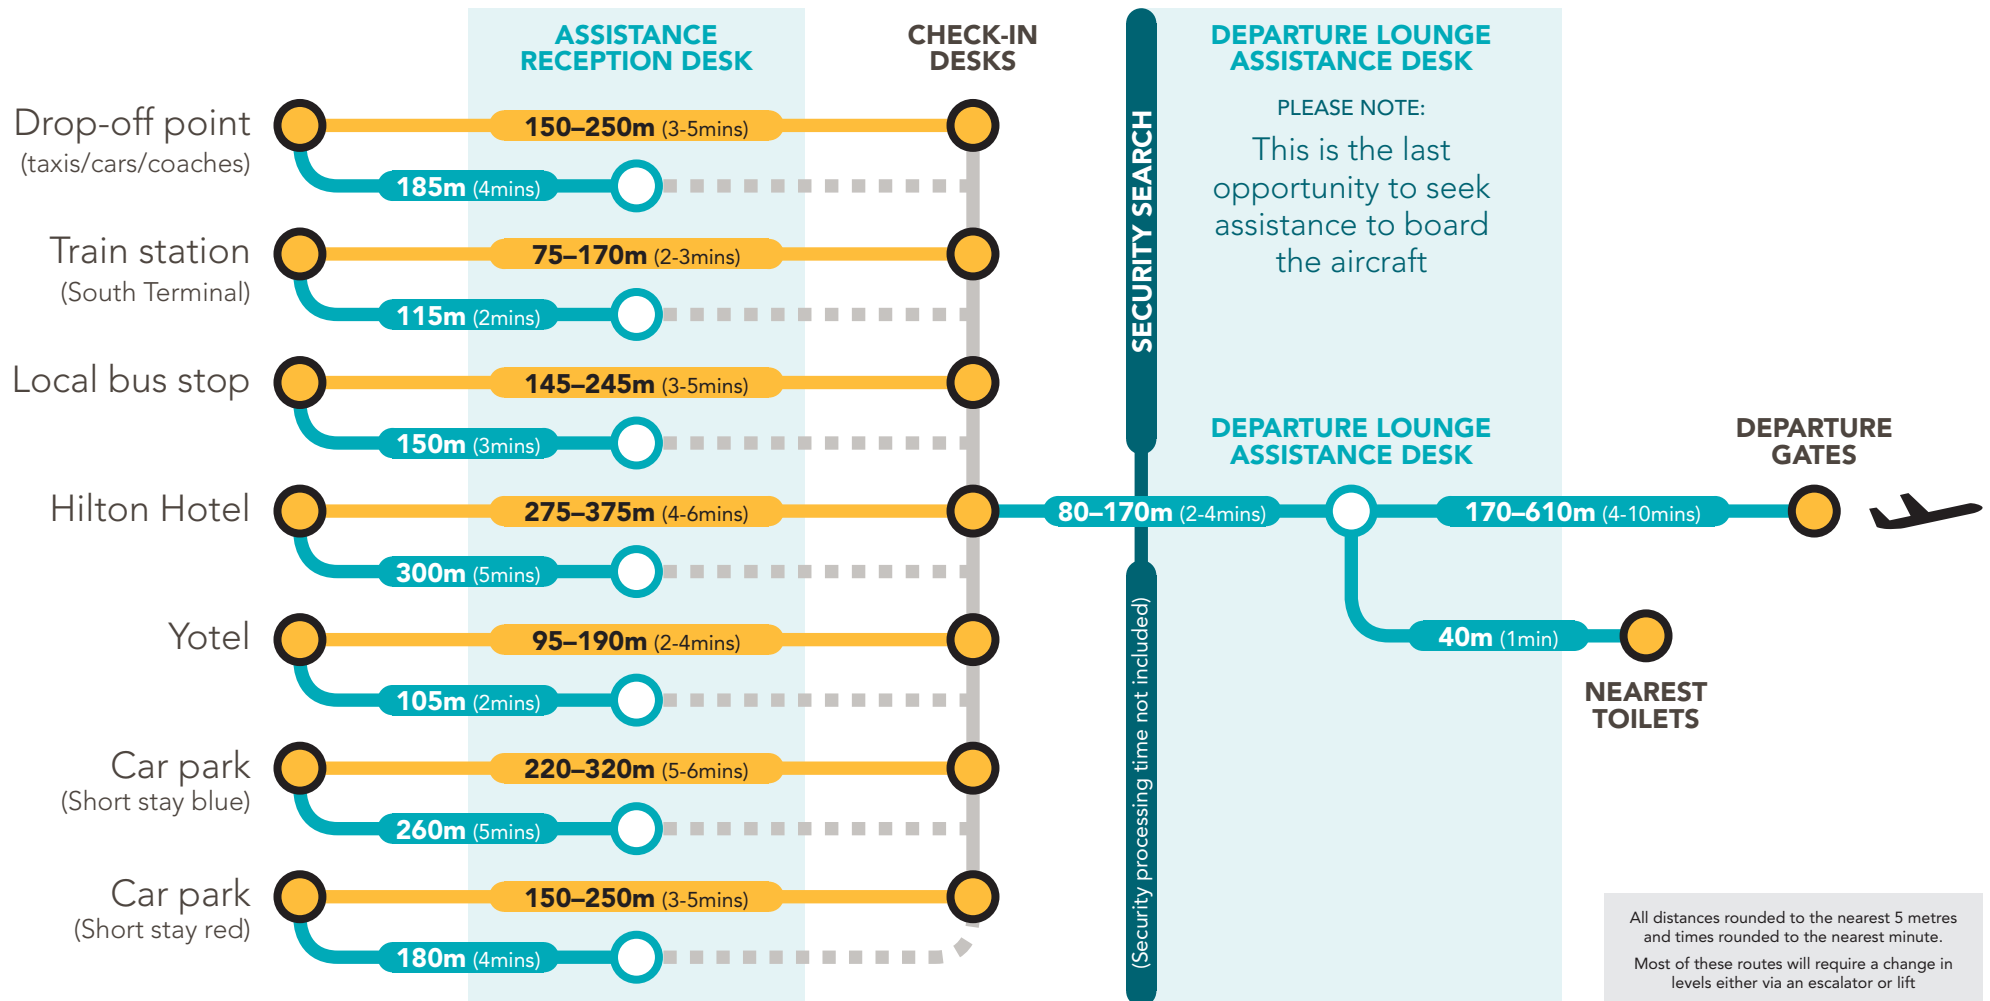

SOUTH TERMINAL DEPARTURES

Walking distances and approximate times

SOUTH TERMINAL ARRIVALS

Walking distances and approximate times

All distances rounded to the nearest 5 metres and times rounded to the nearest minute.
 Most of these routes will require a change in levels either via an escalator or lift

NORTH TERMINAL DEPARTURES

Walking distances and approximate times

Our service for reduced mobility and disabled passengers

NORTH TERMINAL ARRIVALS

Walking distances and approximate times

All distances rounded to the nearest 5 metres and times rounded to the nearest minute.

Most of these routes will require a change in levels either via an escalator or lift