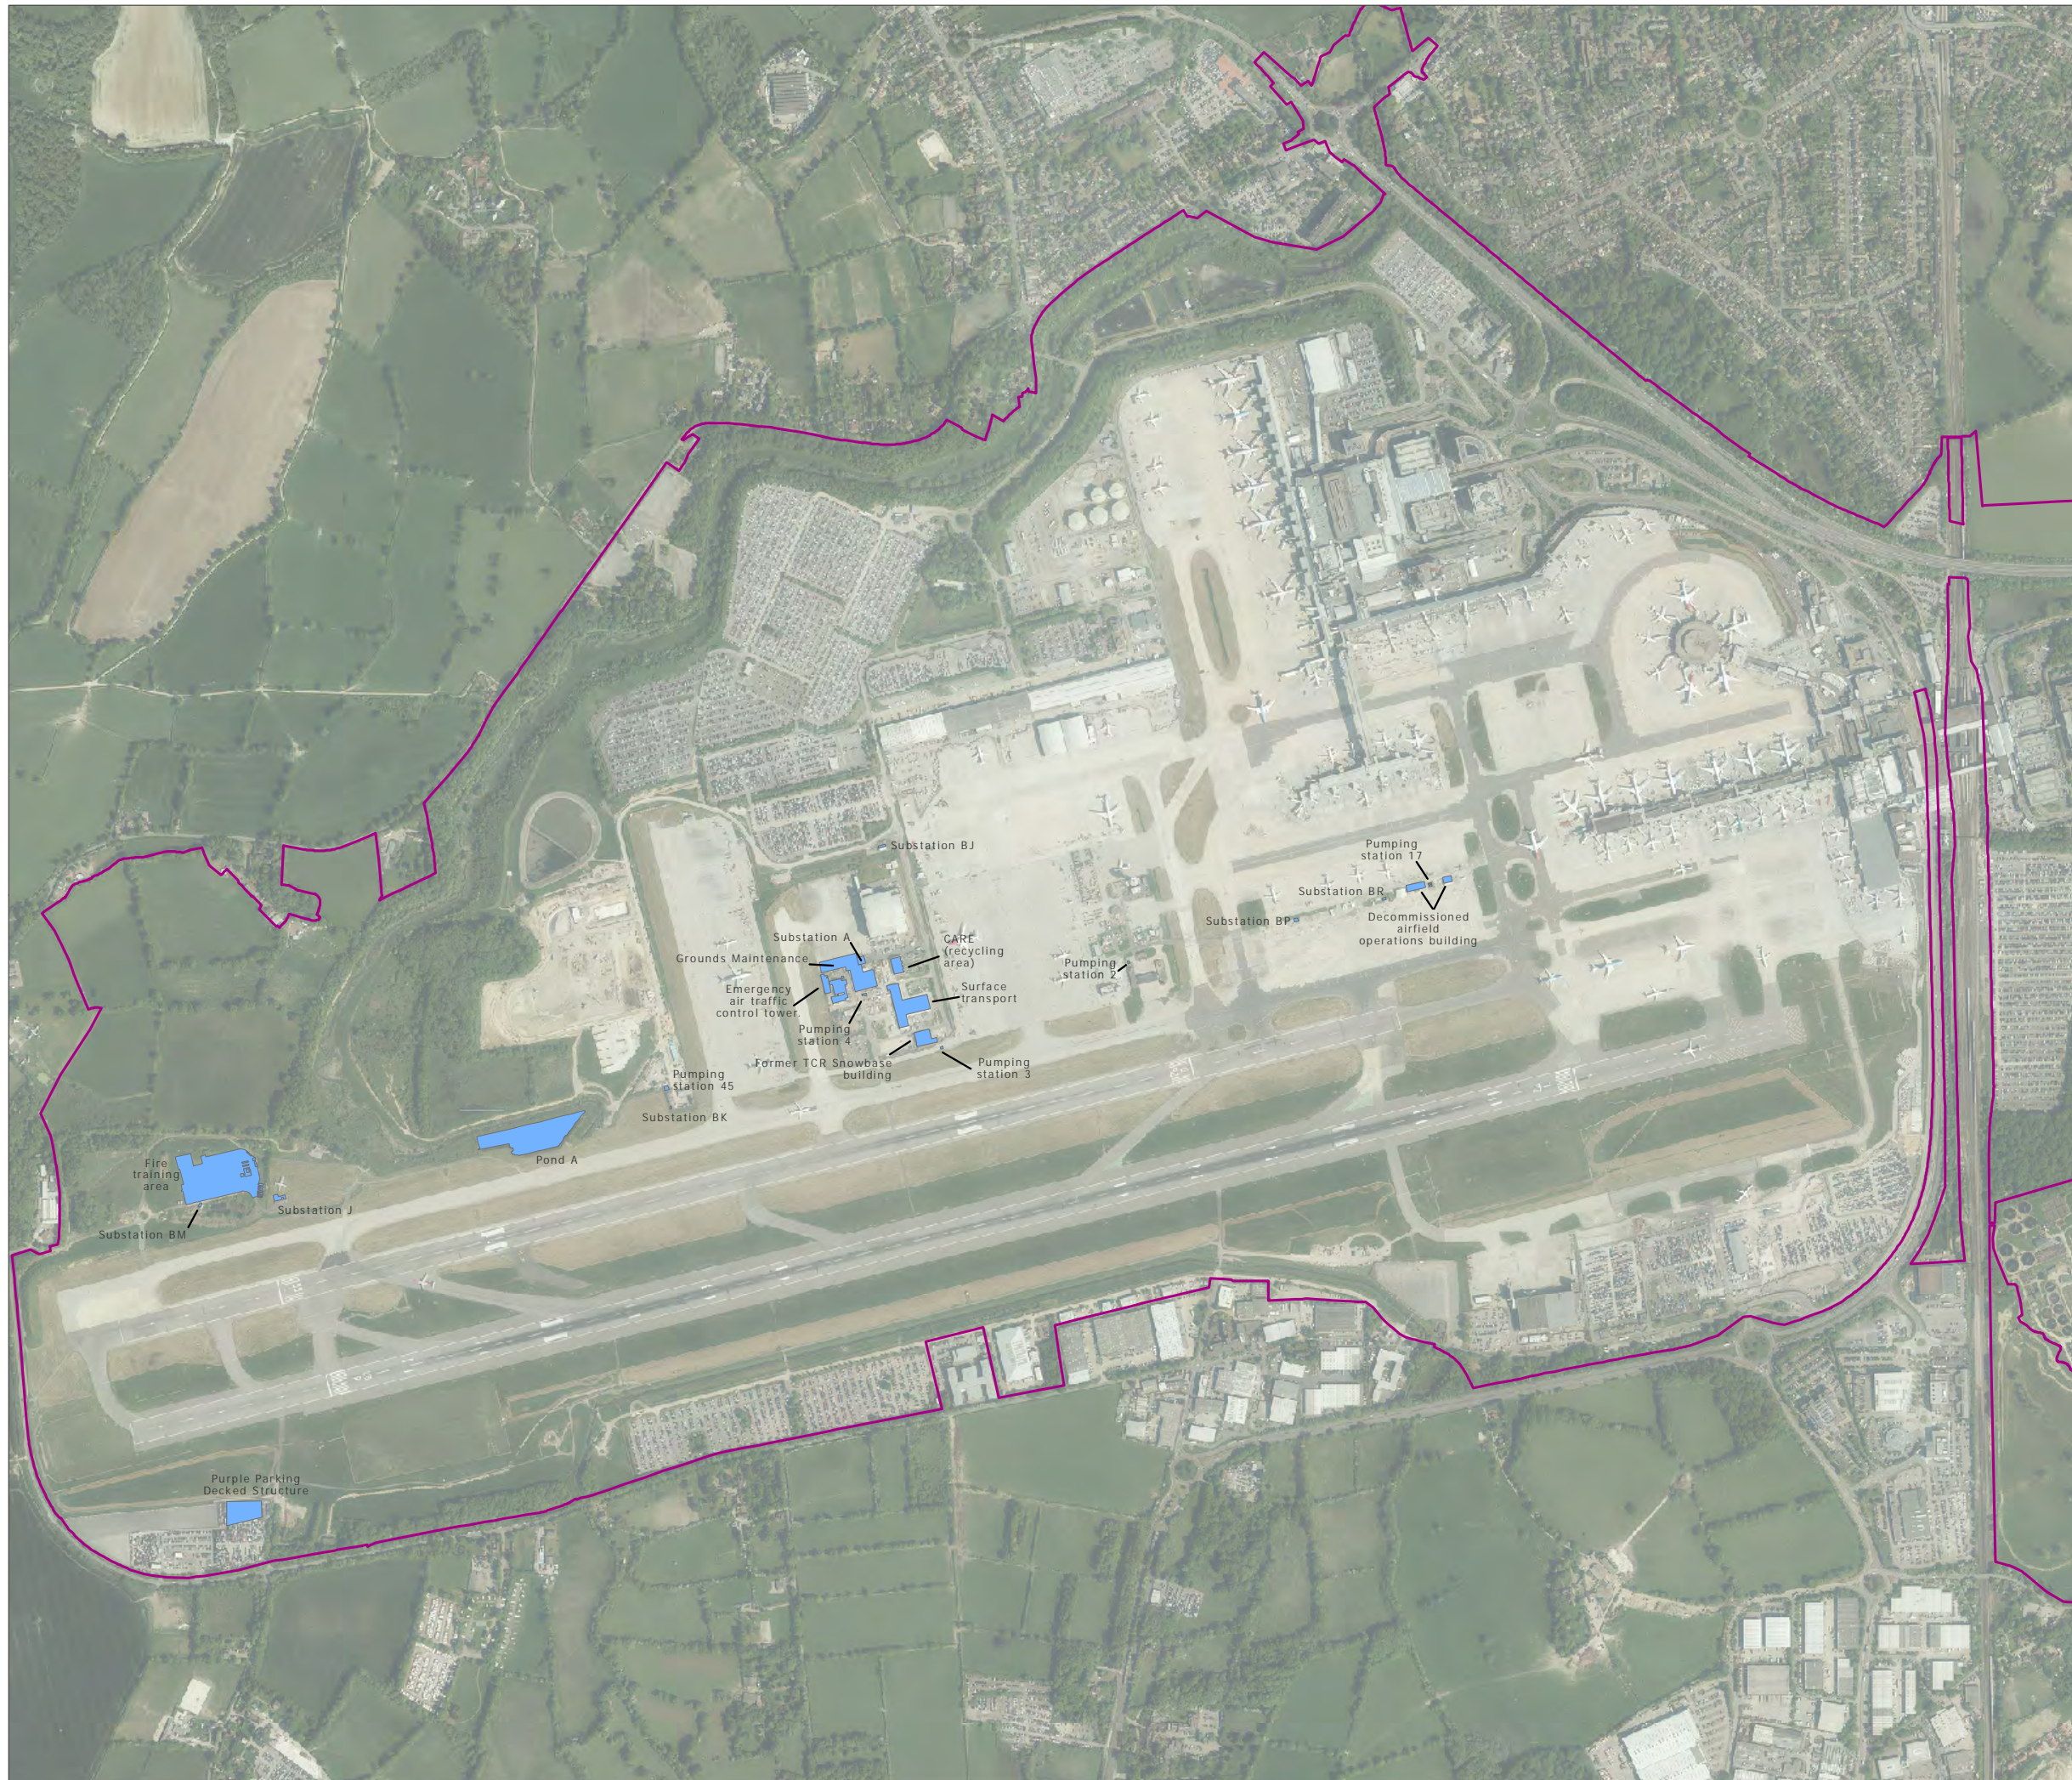

Project Site Boundary  
(PEIR)

DOCUMENT  
**Preliminary Environmental  
Information Report**

DRAWING TITLE  
**Existing Facilities to be Demolished  
or Removed**

DATE  
**September 2021**

ORIENTATION 	DRAWING NO. <b>FIGURE 5.2.1h</b>	REVISION <b>For PEIR Issue</b>
	DRAWN BY <b>MS</b>	PM / CHECKED BY <b>AR</b>

SCALE @ A3 1:12,500

Reproduced from Ordnance Survey map with the permission of Ordnance Survey on behalf of the controller of Her Majesty's Stationery Office © Crown Copyright (2019). License number 0100031673, 10001998, 100048492.