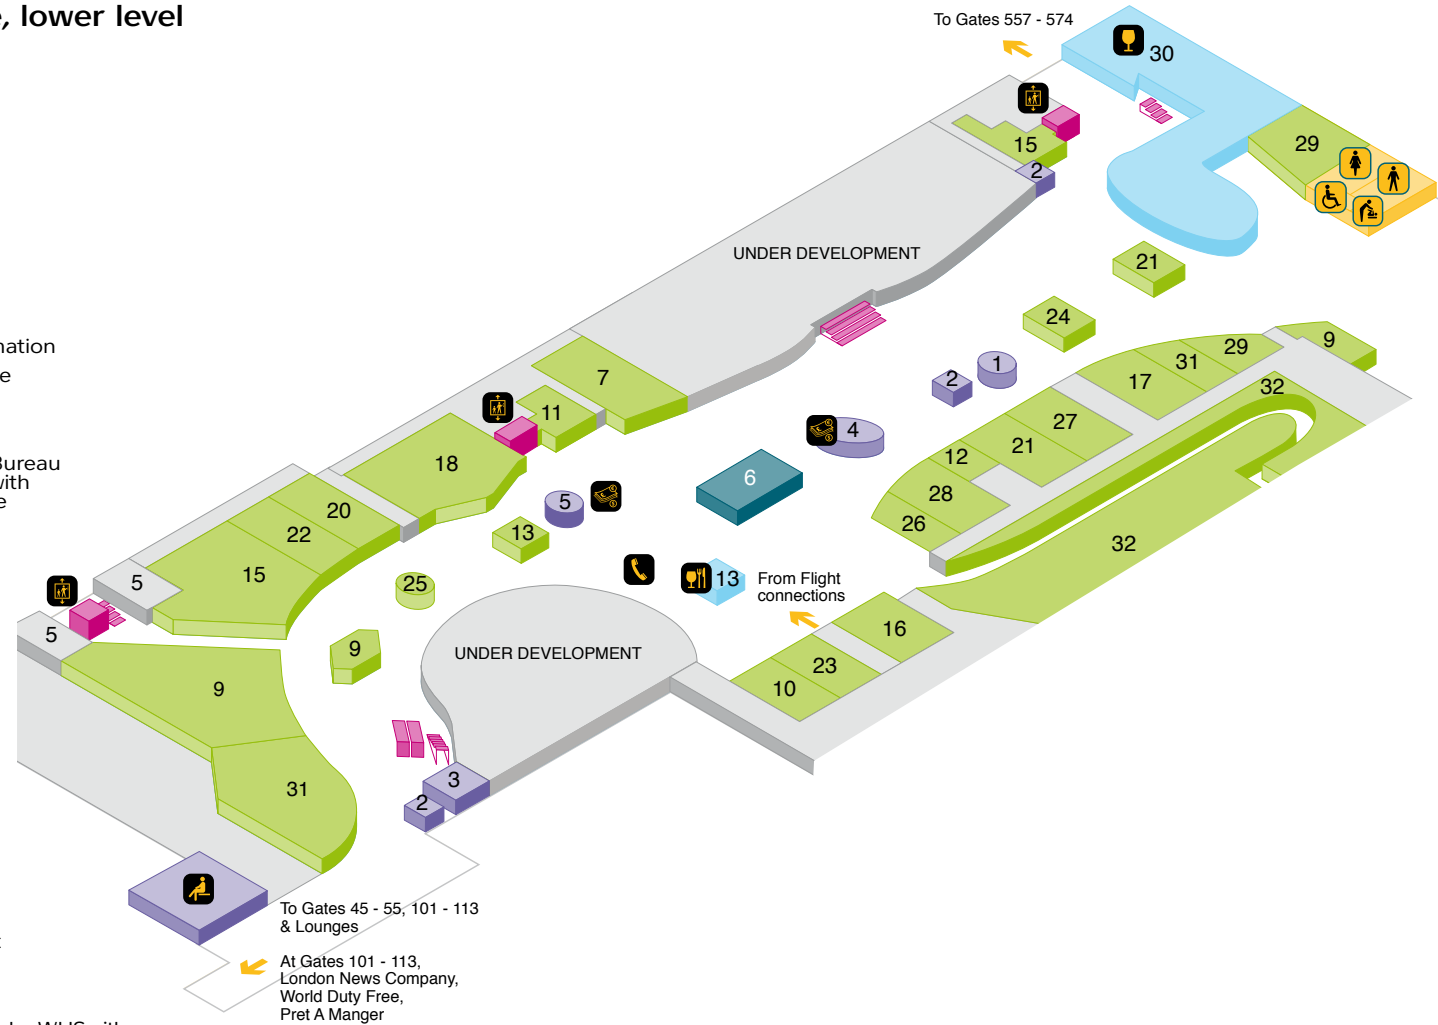

YOUR LONDON AIRPORT *Gatwick*

North Terminal - Departure lounge, lower level

 Lift

Amenities

-  Accessible toilet
-  Baby change
-  Female toilet
-  Male toilet

Services

-  Bureau de change
-  Information zone
-  Public telephone
-  Lounges
 - Aspire Lounge
 - Clubrooms
 - Emirates Lounge
 - No.1 Lounge
 - My Lounge
 - Virgin Atlantic Clubhouse Lounge
 - Virgin Holidays V-room
-  1 Airline information
-  2 Cash machine
-  3 Kids zone
-  4 Moneycorp
-  4 Moneycorp Bureau de Change with cash machine
-  5 Quiet zone
-  6 Special assistance area

Shops & Restaurants

-  Bar / Pub
-  Restaurant / Café
-  7 Accessorize
-  8 Best of the Best
-  9 Boots
-  10 Boss
-  11 Case
-  12 Cath Kidston
-  13 Caviar House & Prunier
-  14 Cloud Spa
-  15 Dixons Travel
-  16 Dune
-  17 Fat Face
-  18 Harrods
-  19 Havaianas
-  20 Hour Passion
-  21 Jack Wills
-  22 Jo Malone
-  23 Lacoste
-  24 Ray-Ban
-  25 Skinnydip
-  26 Sunglass Hut
-  27 Superdry
-  28 Ted Baker
-  29 The Bookshop by WHSmith
-  30 Wetherspoon
-  31 WHSmith
-  32 World Duty Free

Shops & Restaurants

-  Restaurant / Café
- 9 Costa Coffee
- 10 London News Company

YOUR LONDON AIRPORT *Gatwick*

North Terminal - Arrivals ground floor

 Lift

Amenities

-  Accessible toilet
-  Baby change
-  Toilet female
-  Toilet male

Amenities

-  Accessible toilet
-  Baby change
-  Female toilet
-  Male toilet

Shops & Restaurants

-  Restaurant / Café
- 1 Armadillo
- 2 Comptoir Libanais
- 3 Eat
- 4 Garfunkels
- 5 Jamie's Bakery
- 6 Jamie's Italian
- 7 JD Sports
- 8 Pret A Manger
- 9 Shake-A-Hula
- 10 Starbucks
- 11 Sunglass Hut
- 12 Union Jacks Bar
- 13 Wagamama
- 14 YO! Sushi