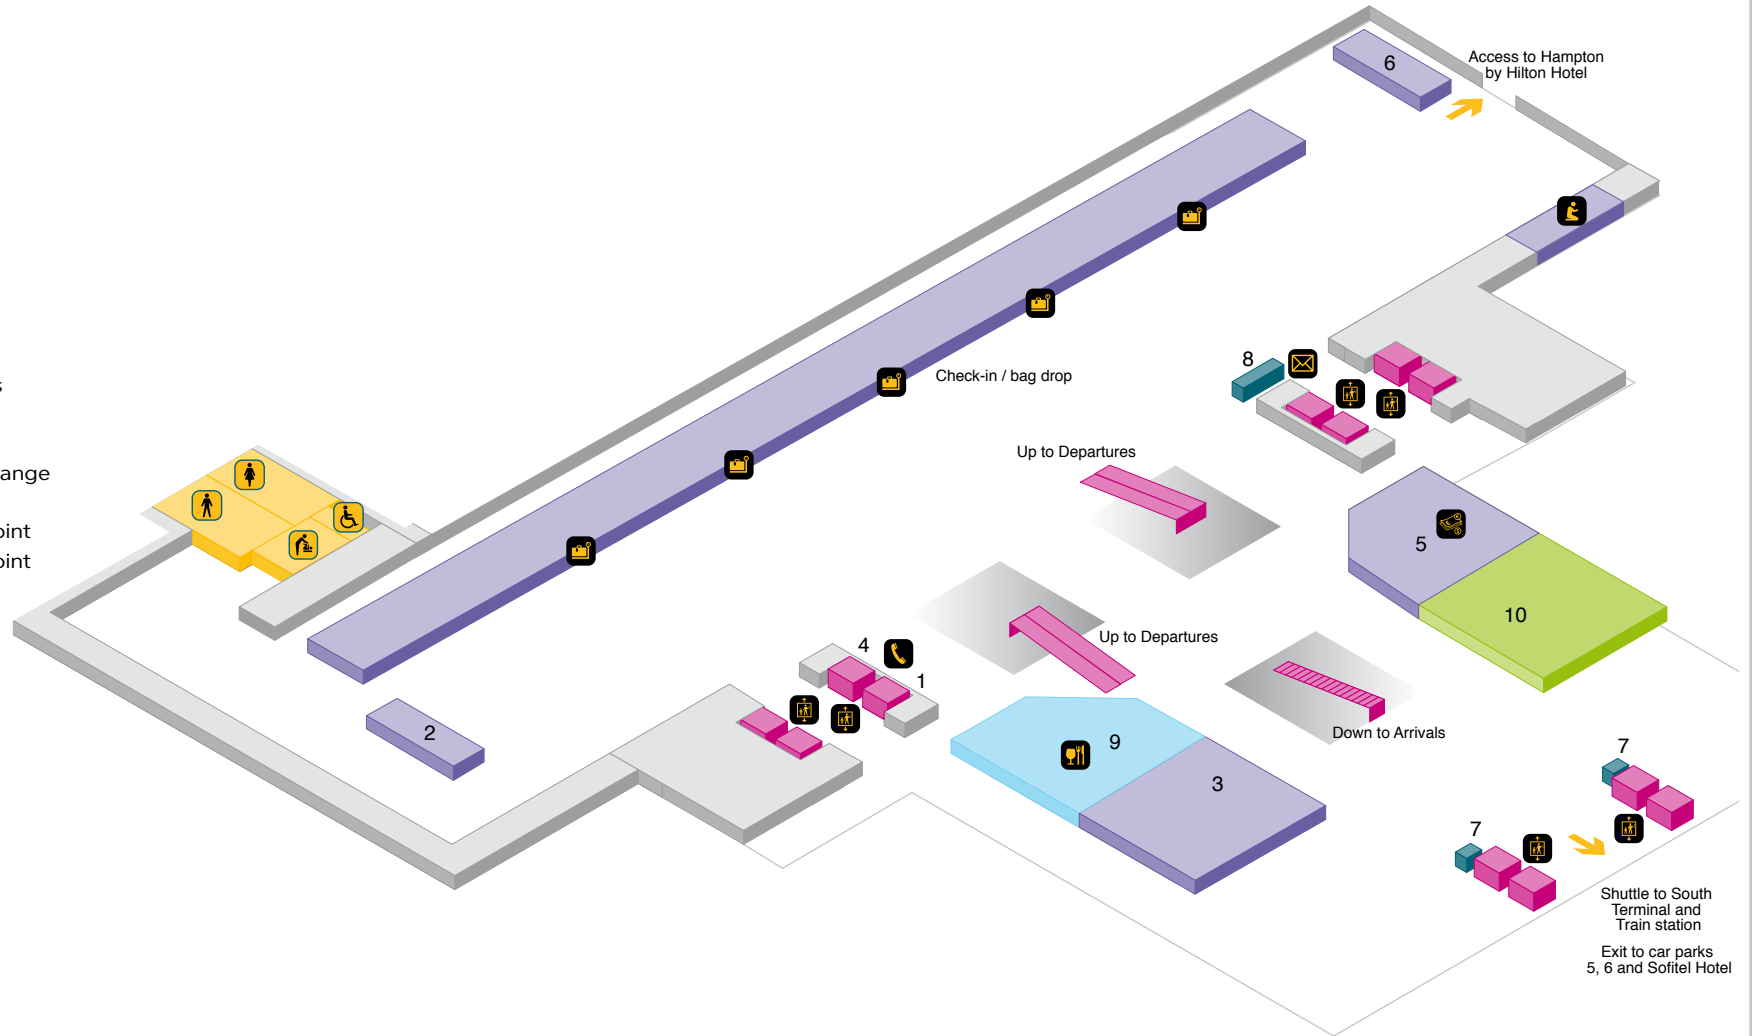

YOUR LONDON AIRPORT *Gatwick*

North Terminal - Departure lounge, lower level

 Lift

Amenities

-  Accessible toilet
-  Baby change
-  Female toilet
-  Male toilet

Services

-  Bureau de change
-  Information zone
-  Public telephone
-  Lounges
 - Aspire Lounge
 - Clubrooms
 - Emirates Lounge
 - No.1 Lounge
 - My Lounge
 - Virgin Atlantic Clubhouse Lounge
 - Virgin Holidays V-room
-  1 Airline information
-  2 Cash machine
-  3 Kids zone
-  4 Moneycorp
-  4 Moneycorp Bureau de Change with cash machine
-  5 Quiet zone
-  6 Special assistance area

YOUR LONDON AIRPORT *Gatwick*

North Terminal - Check-in Level 1

 Lift

Amenities

-  Accessible toilet
-  Baby change
-  Female toilet
-  Male toilet

Services

-  Bureau de change
-  Chapel and prayer room
-  Check-in / bag drop
-  Post box
-  Public telephone
- 1 Cash machine
- 2 easyJet Customer services
- 3 Excess baggage
- 4 Internet zone
- 5 Moneycorp Bureau de Change
- 6 Oversized baggage
- 7 Special assistance help point
- 8 Special assistance help point and reserved seating

Shops & Restaurants

-  Restaurant / Café
- 9 Costa Coffee
- 10 London News Company

YOUR LONDON AIRPORT *Gatwick*

North Terminal - Arrivals ground floor

 Lift

Amenities

-  Accessible toilet
-  Baby change
-  Toilet female
-  Toilet male

-  Accessible toilet
-  Baby change
-  Female toilet
-  Male toilet

Services

-  Bureau de change
-  Check-in
-  Postbox
-  Public telephone
-  Ticket desks
-  Smoking area
- 1 Cash machine
- 2 Emirates
- 3 Internet zone + printing station
- 4 Moneycorp Bureau de Change with cash machine
- 5 Oversized baggage
- 6 Skybreak
- 7 Special assistance help point
- 8 Special assistance reception desk
- 9 VAT reclaim
- 10 VAT refund office
- 11 Virgin Atlantic
- 12 Virgin Holidays customer services
- 13 Weighing scales