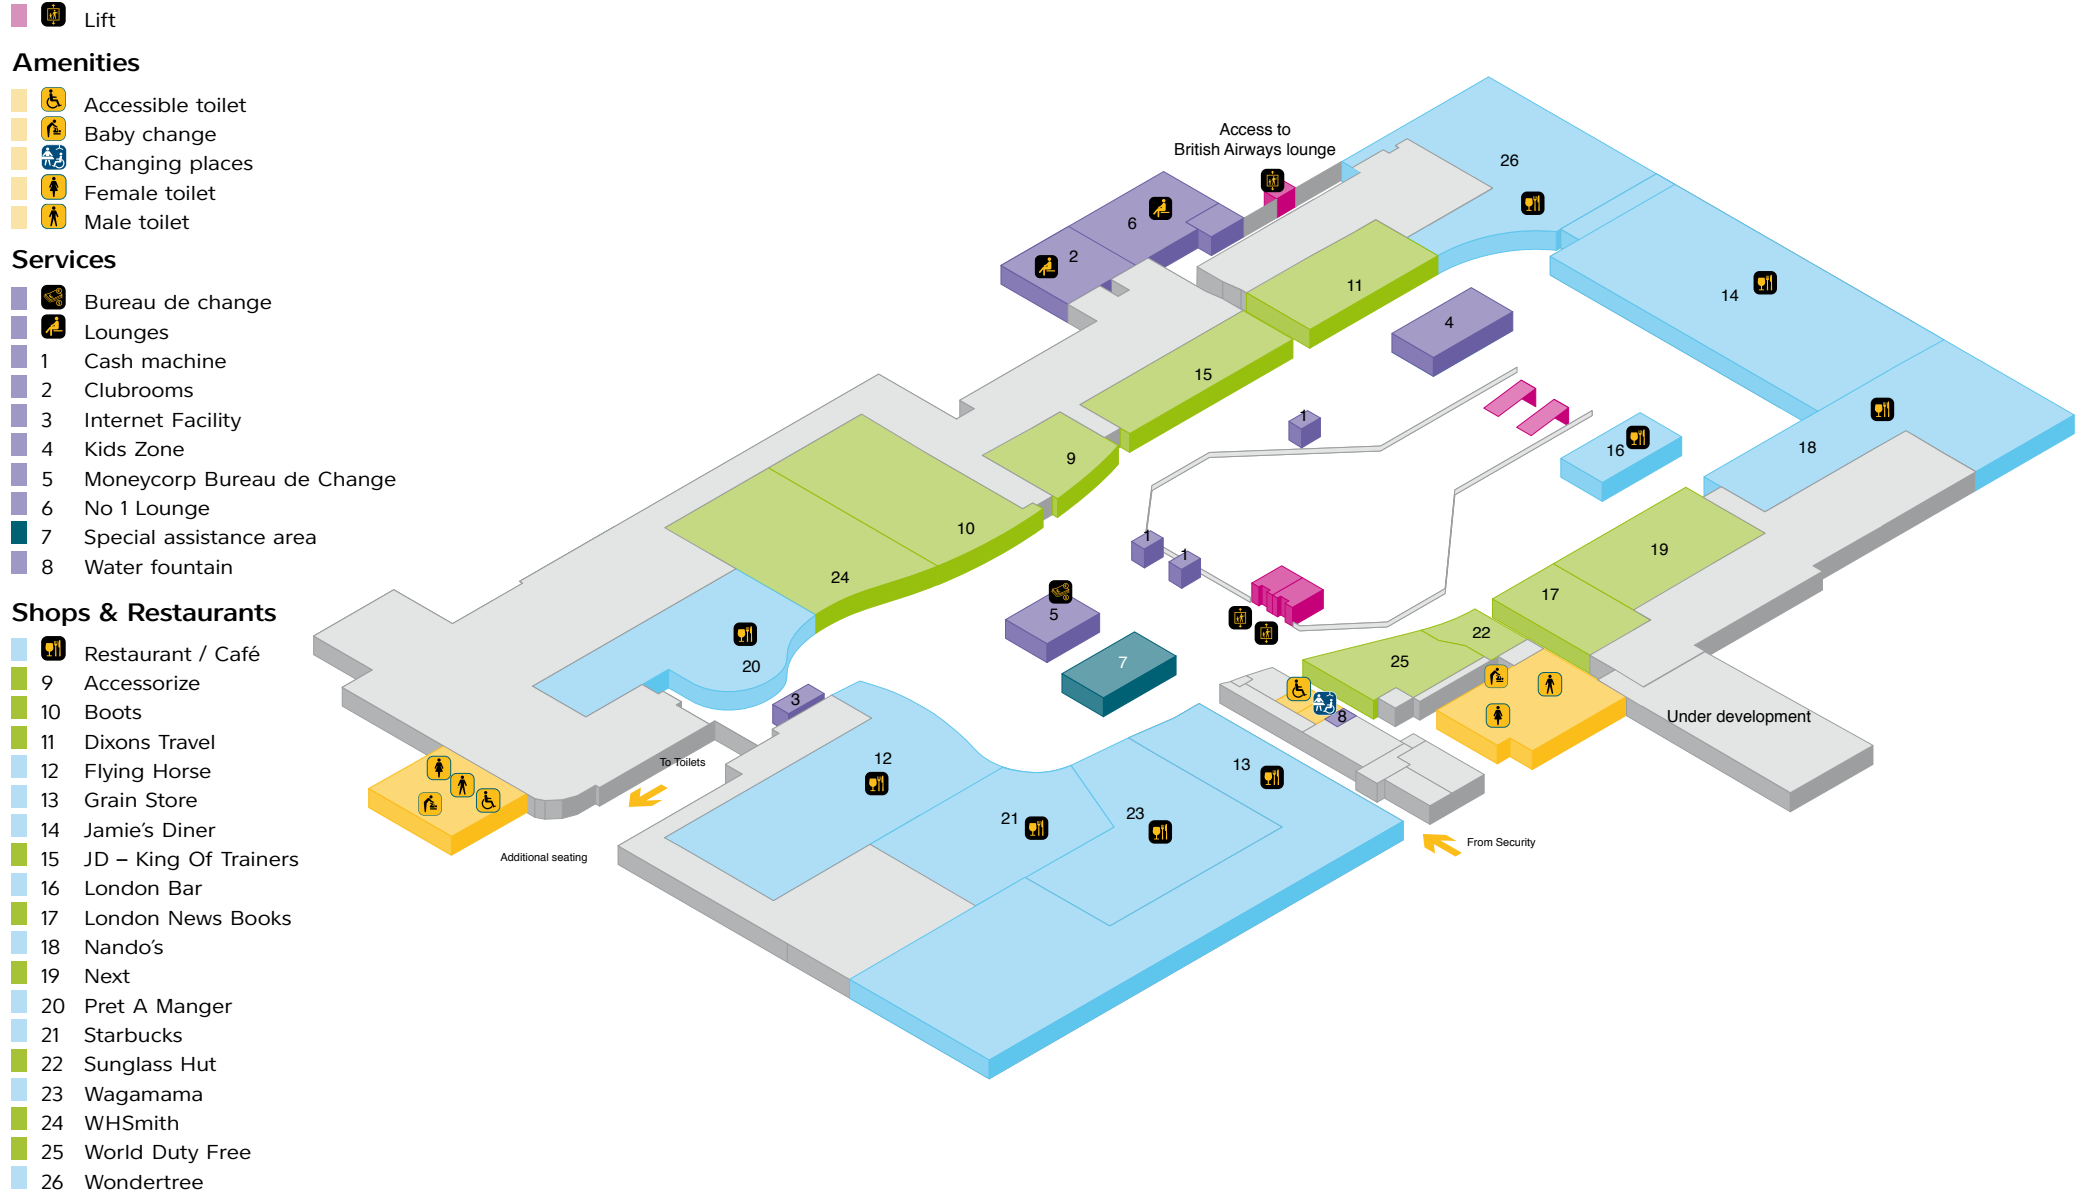

## Gatwick

### South Terminal - Departure lounge, lower level

## South Terminal - Departure lounge, upper level

South Terminal - Departure lounge, upper mezzanine level

 Lift

Services

 Lounge

 British Airways lounge

#### Shops & Restaurants

-  Restaurant / Café
-  10 Boots including pharmacy
-  11 Costa Coffee
-  12 M&S Simply Food
-  13 WHSmith
-  14 World Duty Free Arrivals Shop