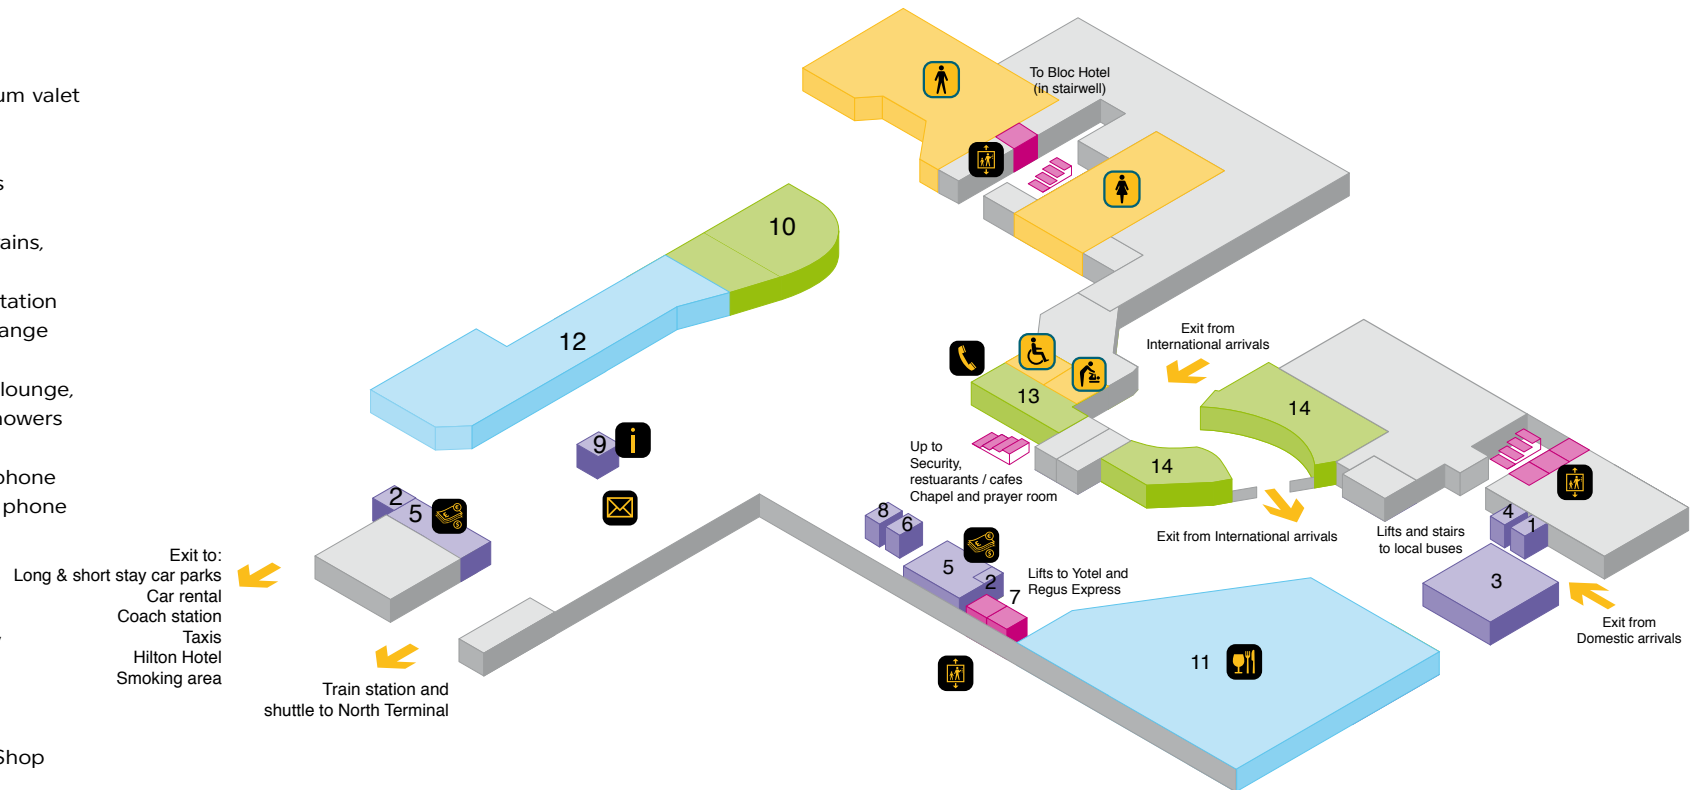

South Terminal - Arrivals level 2

Lift

Amenities

- Accessible toilet
- Baby change
- Female toilet
- Male toilet

Services

- Bureau de change
- Information point / Premium valet
- Postbox
- Public telephone
- 1 AirPortr Baggage Services
- 2 Cash machines
- 3 Onward Travel Centre – Trains, easyBus, National Express
- 4 Internet kiosk & printing station
- 5 Moneycorp Bureau de Change
- 6 Premium valet
- 7 Regus Express - business lounge, meeting room facility & showers
- 8 Transport for London
- 9 UK Immigration Services phone
  Lost property information phone

Shops & Restaurants

- Restaurant / Café
- 10 Boots including pharmacy
- 11 Costa Coffee
- 12 M&S Simply Food
- 13 WHSmith
- 14 World Duty Free Arrivals Shop