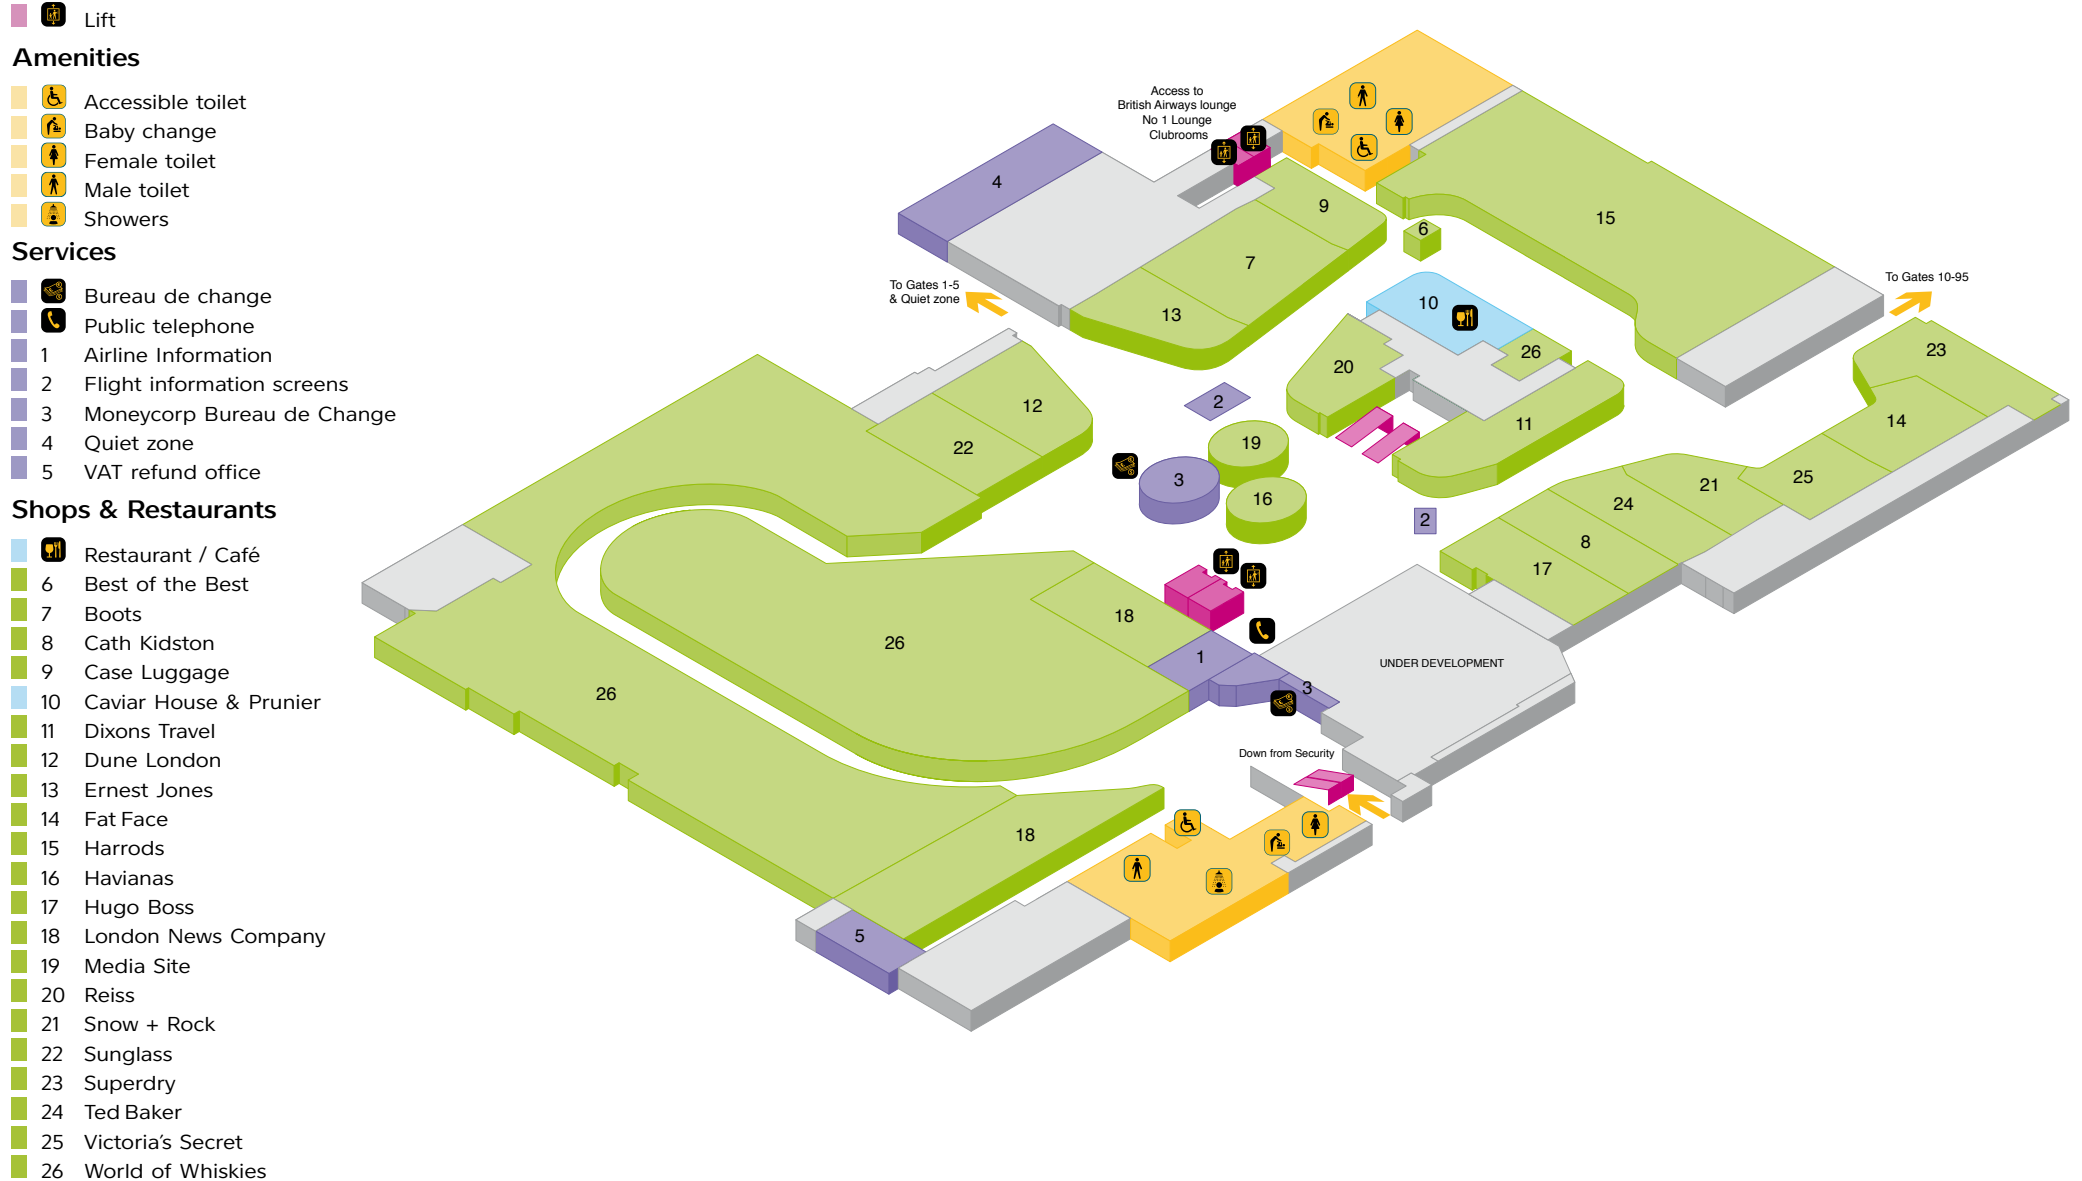

## Gatwick

### South Terminal - Departure lounge, lower level

## South Terminal - Departure lounge, upper level

South Terminal - Departure lounge, upper mezzanine level

 Lift

Services

 Lounge

 British Airways lounge

#### Shops & Restaurants

-  Restaurant / Café
-  10 Boots including pharmacy
-  11 Costa Coffee
-  12 M&S Simply Food
-  13 WHSmith
-  14 World Duty Free Arrivals Shop