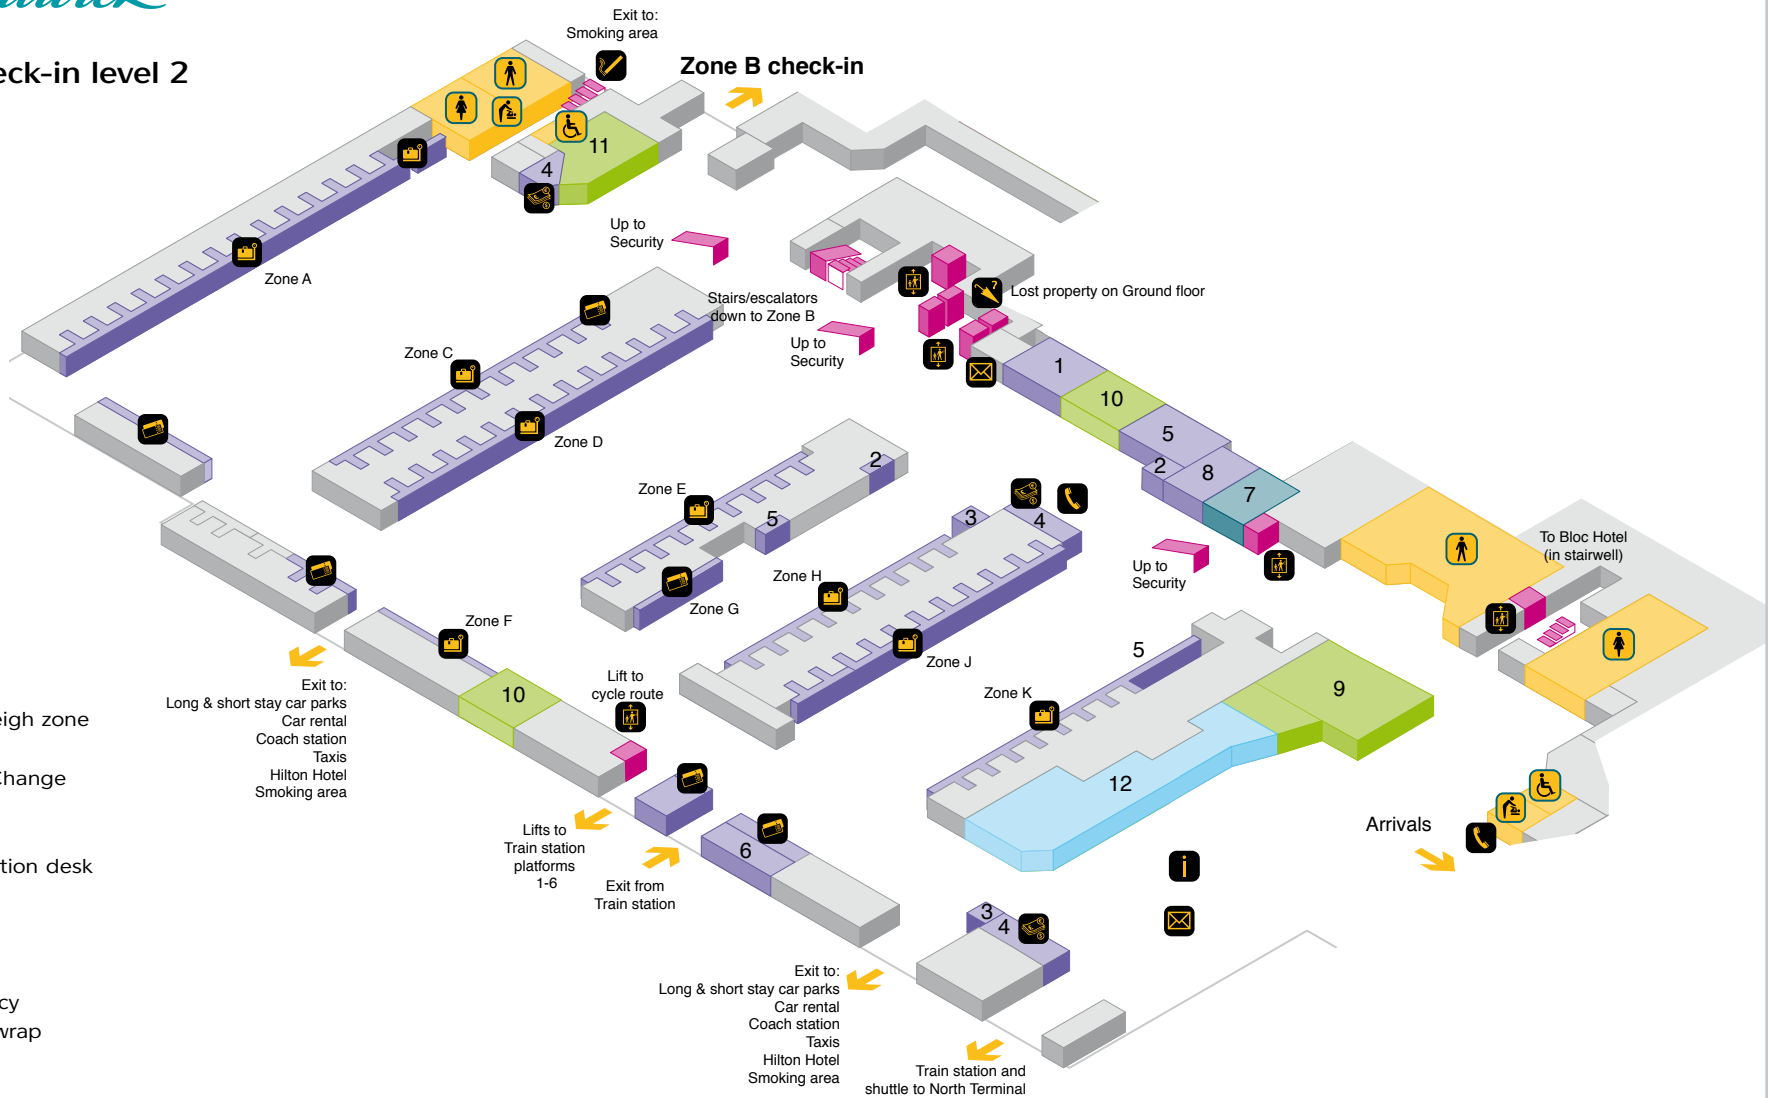

### South Terminal - Check-in level 2

 Lift

#### Amenities

-  Accessible toilet
-  Baby change
-  Female toilet
-  Male toilet

#### Services

-  Bureau de change
-  Check-in
-  Information point
-  Lift
-  Lost property
-  Postbox
-  Public telephone
-  Smoking area
-  Tour operator
-  Wheelchair access
-  1 Airport Concierge
-  2 Baggage repack and weigh zone
-  3 Cash machines
-  4 Moneycorp Bureau de Change
-  5 Oversized baggage
-  6 Skybreak desk
-  7 Special assistance reception desk
-  8 VAT refund office

#### Shops & Restaurants

-  9 Boots including pharmacy
-  10 Excess baggage + bag wrap
-  11 London News Company
-  12 M&S Simply Food