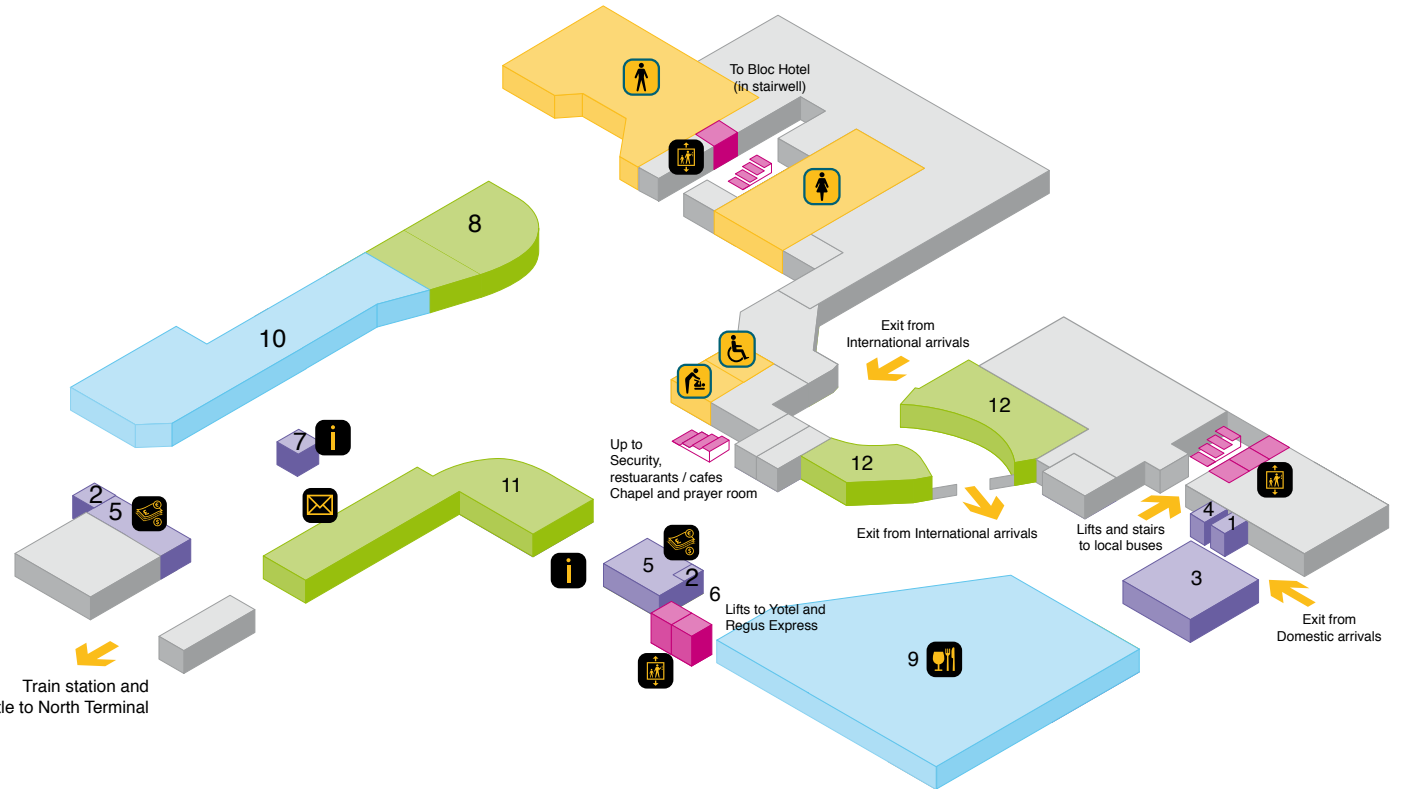

### South Terminal - Arrivals level 2

 Lift

#### Services

-  Bureau de change
-  Information point / Premium valet
-  Postbox
-  1 AirPortr Baggage Services
-  2 Cash machines
-  3 Onward Travel Centre – Trains, easyBus, National Express
-  4 Internet kiosk & printing station
-  5 Moneycorp Bureau de Change
-  6 Regus Express - business lounge, meeting room facility & showers
-  7 UK Immigration Services phone
- Lost property information phone

#### Shops & Restaurants

-  Restaurant / Café
-  8 Boots including pharmacy
-  9 Costa Coffee
-  10 M&S Simply Food
-  11 WHSmith
-  12 World Duty Free Arrivals Shop

Exit to:  
 Long & short stay car parks  
 Car rental  
 Coach station  
 Taxis  
 Hilton Hotel  
 Smoking area

Train station and shuttle to North Terminal