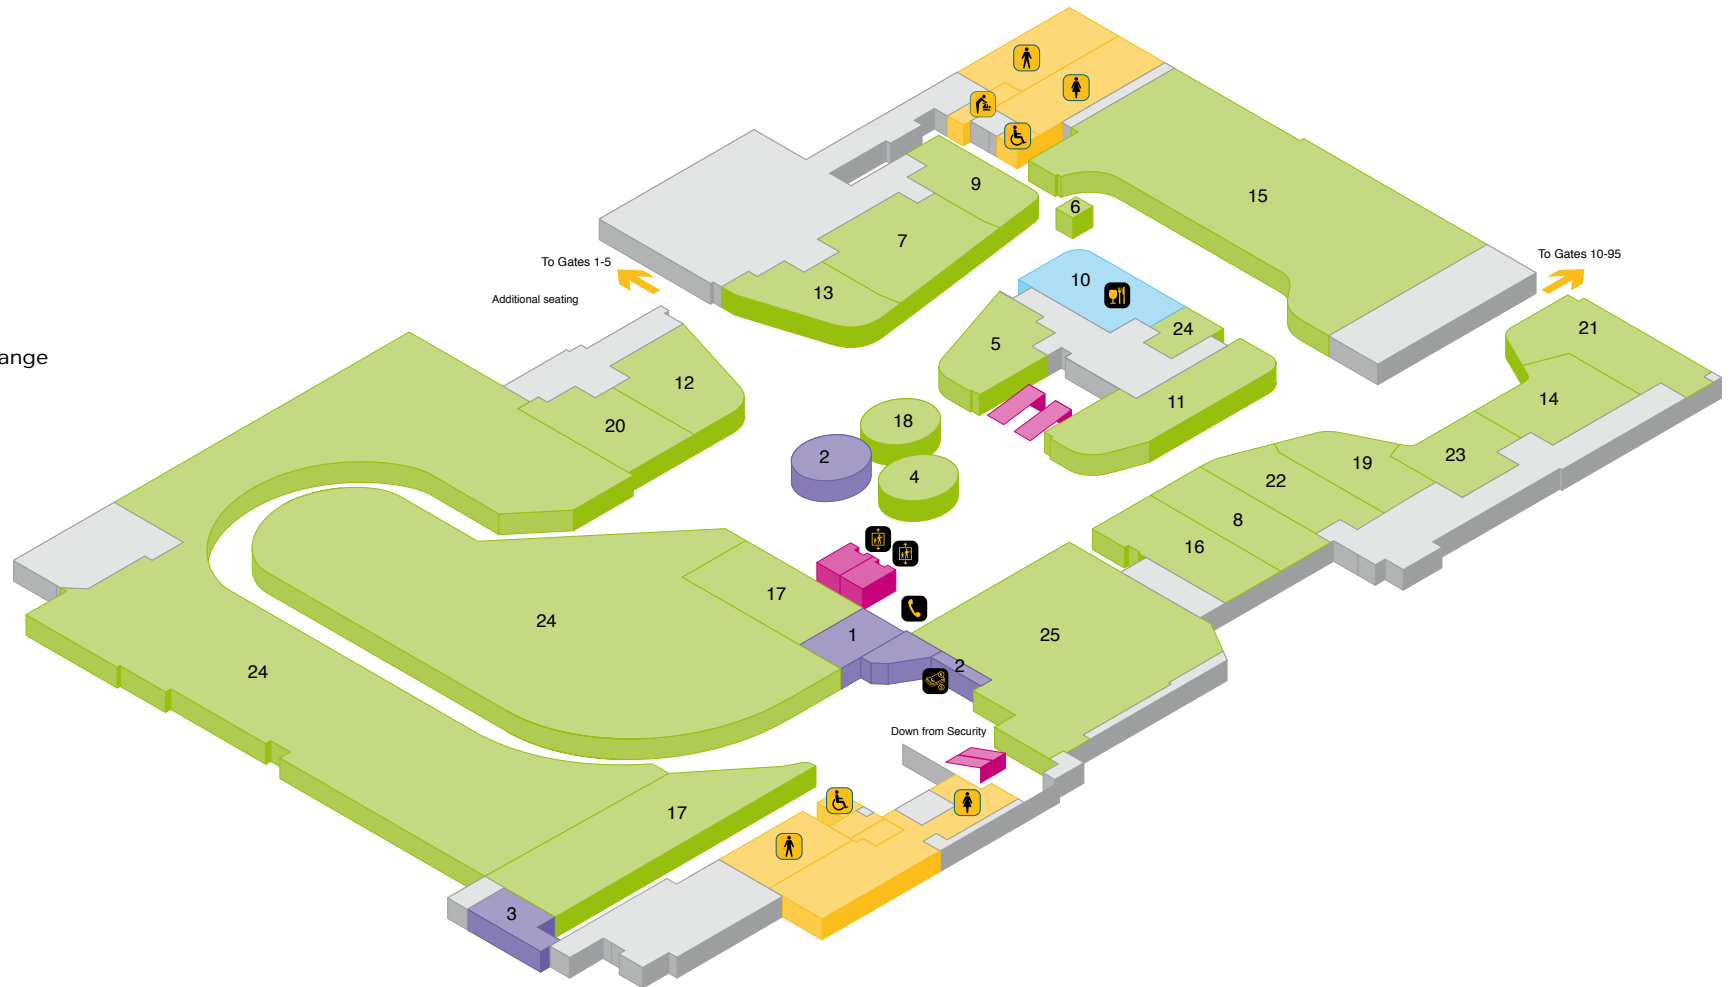

## South Terminal - Departure lounge, lower level

 Lift

### Amenities

-  Accessible toilet
-  Baby change
-  Female toilet
-  Male toilet

### South Terminal - Departure lounge, upper level

 Lift