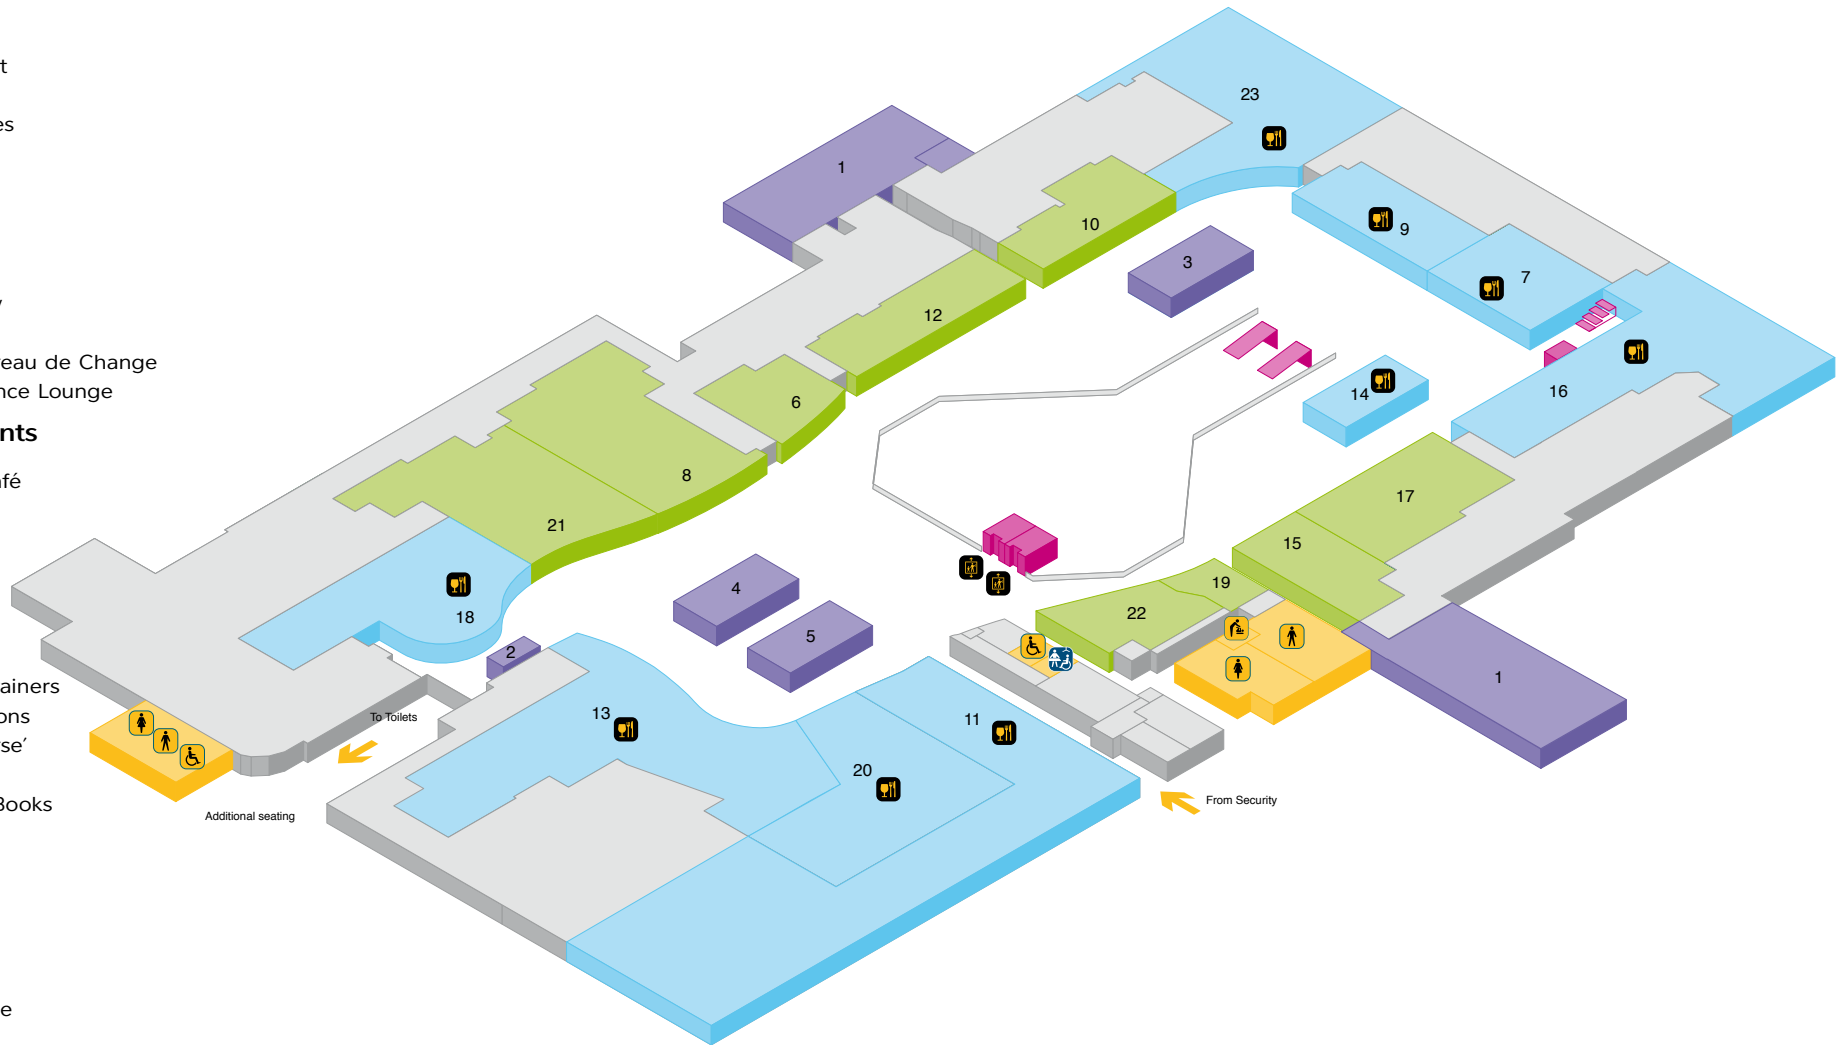

### South Terminal - Departure lounge, upper level

 Lift

#### Amenities

-  Accessible toilet
-  Baby change
-  Changing places
-  Female toilet
-  Male toilet

#### Services

-  1 Lounge
-  2 Internet Facility
-  3 Kids Zone
-  4 Moneycorp Bureau de Change
-  5 Special Assistance Lounge

South Terminal - Departure lounge, upper mezzanine level

 Lift