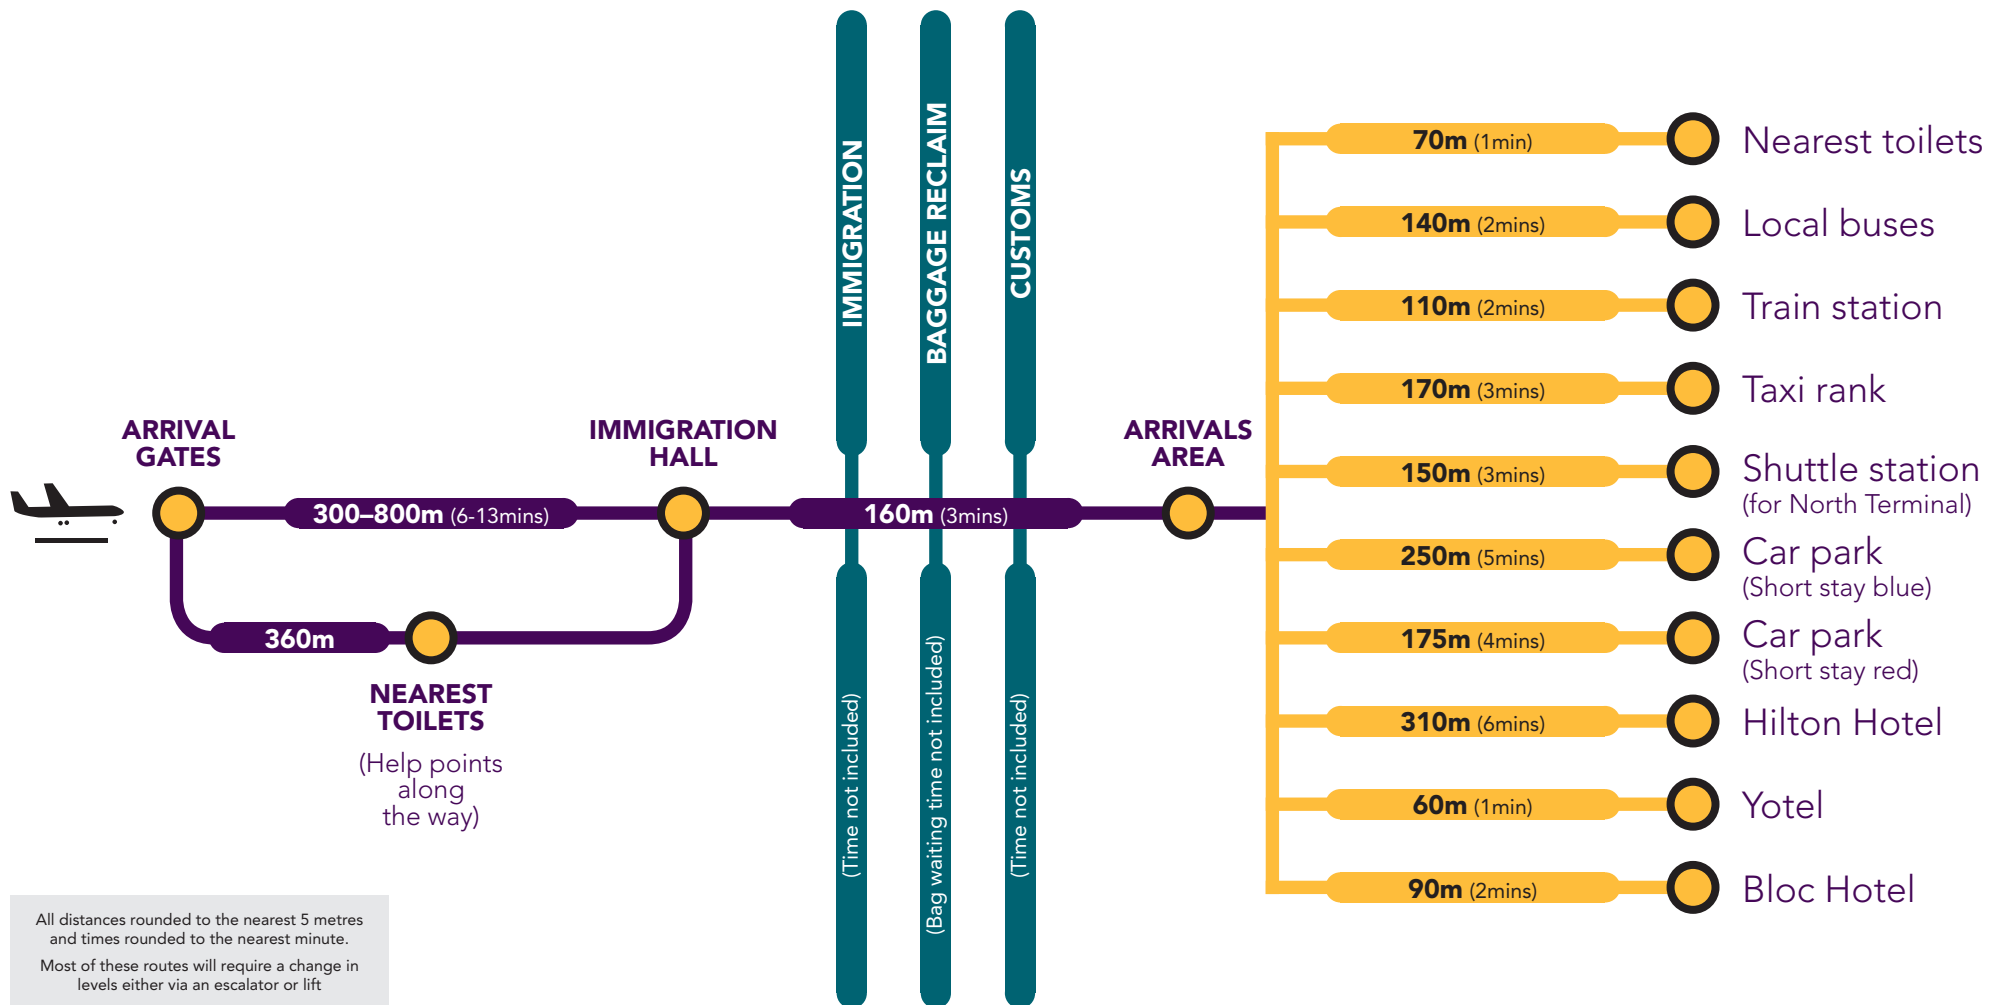

Our service for reduced mobility and disabled passengers

SOUTH TERMINAL DEPARTURES

Walking distances and approximate times

Our service for reduced mobility and disabled passengers

SOUTH TERMINAL ARRIVALS

Walking distances and approximate times

All distances rounded to the nearest 5 metres and times rounded to the nearest minute.

Most of these routes will require a change in levels either via an escalator or lift

Our service for reduced mobility and disabled passengers

NORTH TERMINAL DEPARTURES

Walking distances and approximate times

Our service for reduced mobility and disabled passengers

NORTH TERMINAL ARRIVALS

Walking distances and approximate times

All distances rounded to the nearest 5 metres and times rounded to the nearest minute. Most of these routes will require a change in levels either via an escalator or lift