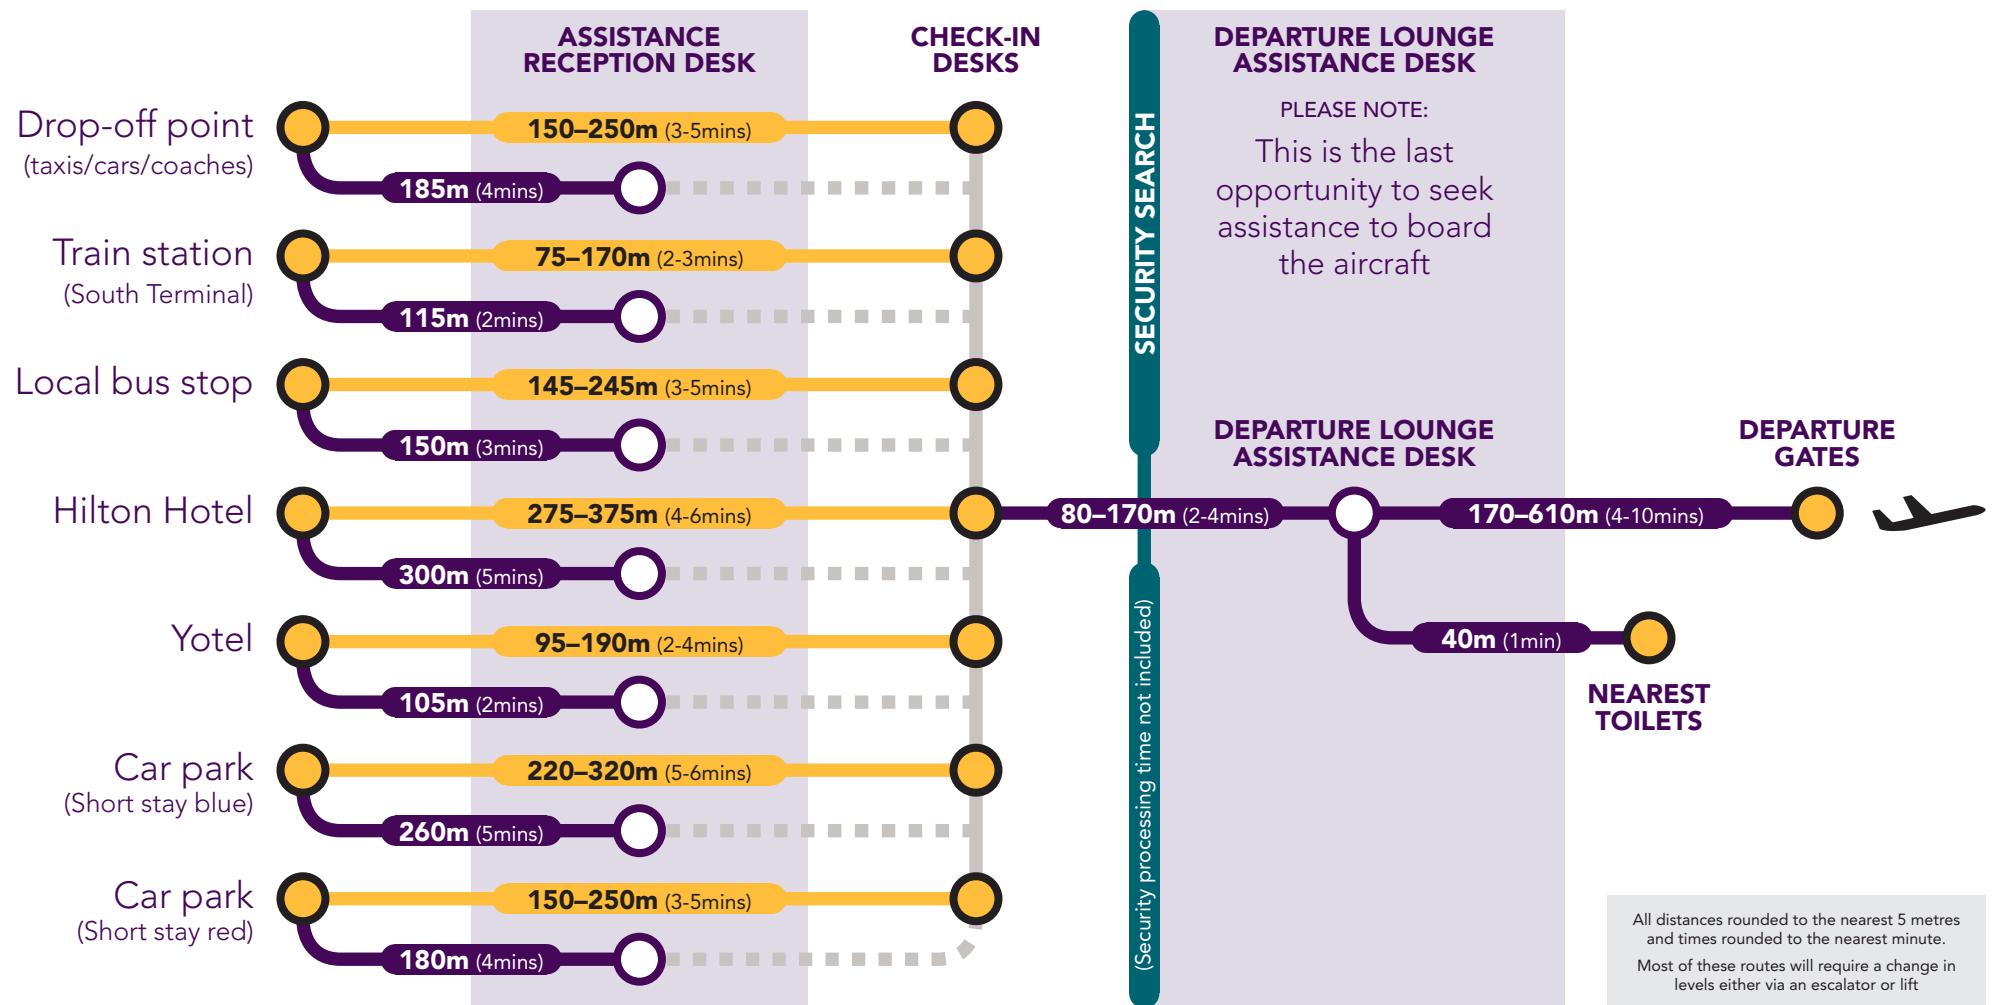

Our service for reduced mobility and disabled passengers

SOUTH TERMINAL DEPARTURES

Walking distances and approximate times

Our service for reduced mobility and disabled passengers

SOUTH TERMINAL ARRIVALS

Walking distances and approximate times

All distances rounded to the nearest 5 metres and times rounded to the nearest minute.

Most of these routes will require a change in levels either via an escalator or lift

Our service for reduced mobility and disabled passengers

NORTH TERMINAL DEPARTURES

Walking distances and approximate times

Our service for reduced mobility and disabled passengers

NORTH TERMINAL ARRIVALS

Walking distances and approximate times

All distances rounded to the nearest 5 metres and times rounded to the nearest minute. Most of these routes will require a change in levels either via an escalator or lift