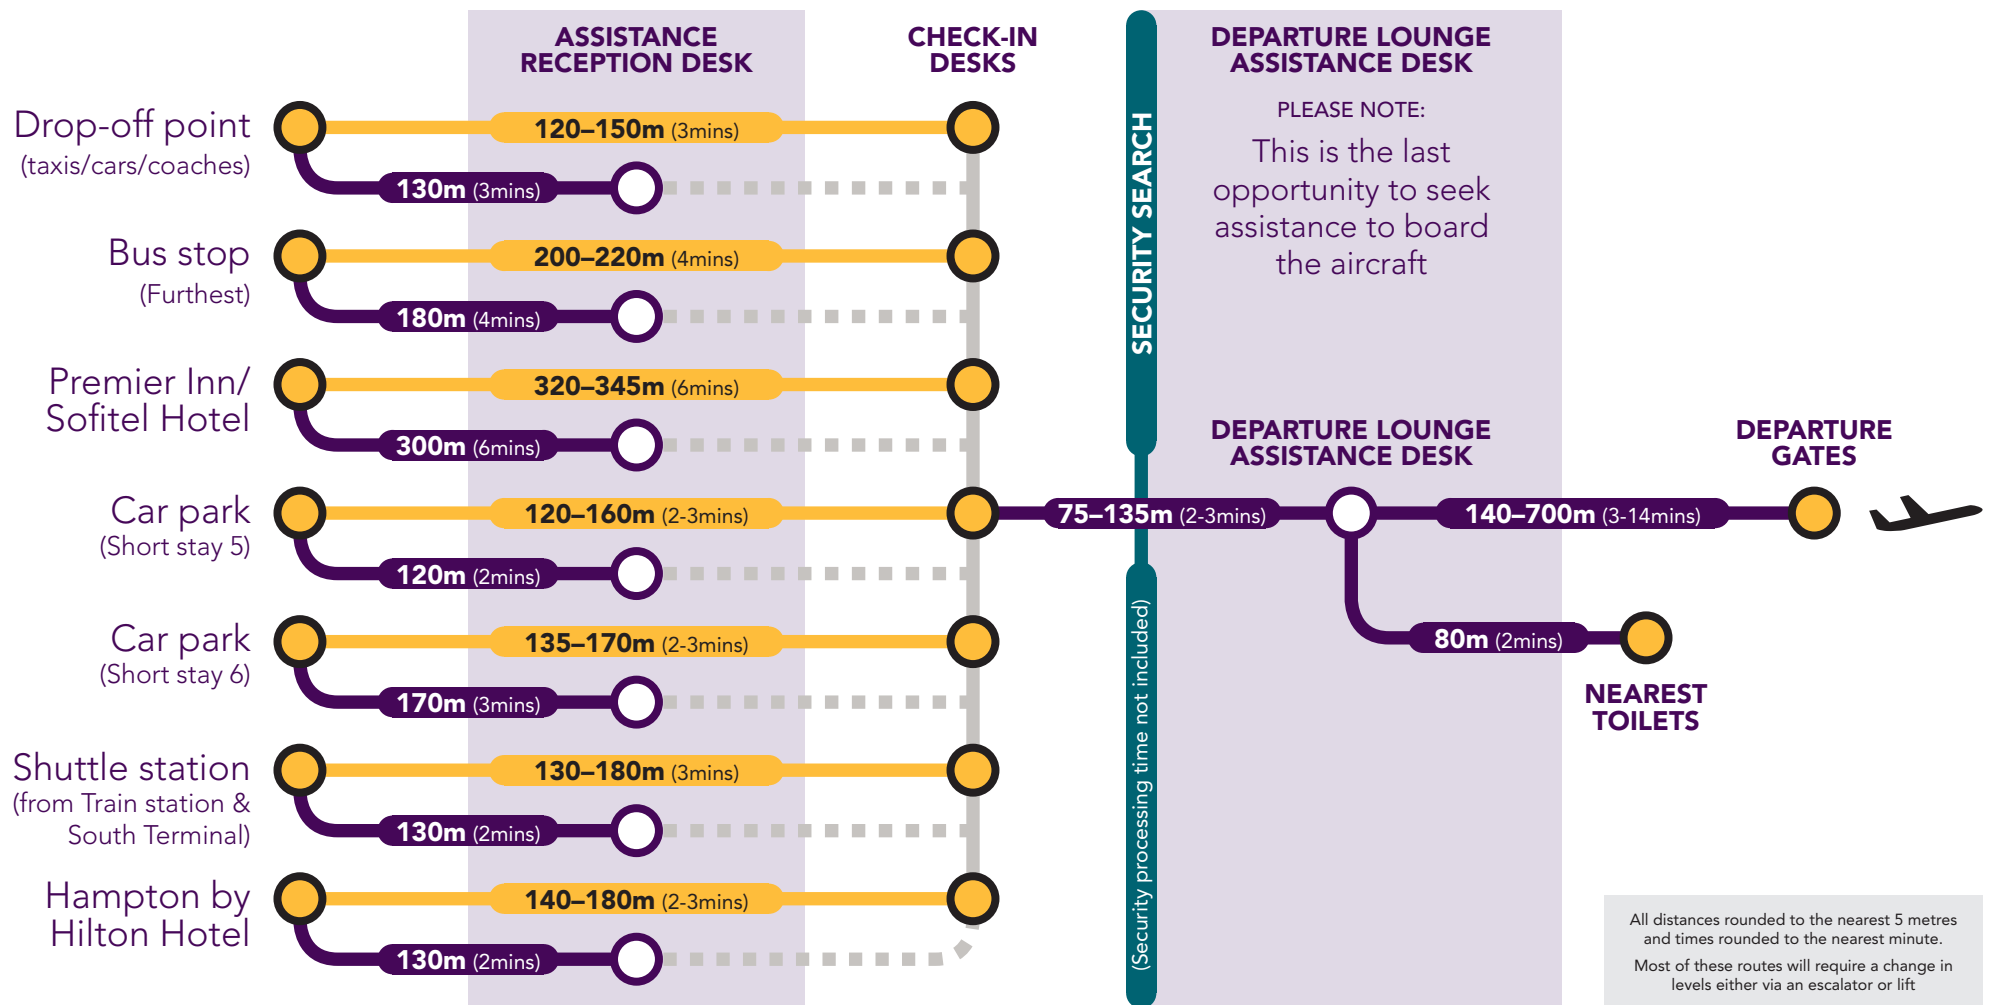

Our service for reduced mobility and disabled passengers

SOUTH TERMINAL DEPARTURES

Walking distances and approximate times

Our service for reduced mobility and disabled passengers

SOUTH TERMINAL ARRIVALS

Walking distances and approximate times

All distances rounded to the nearest 5 metres and times rounded to the nearest minute.

Most of these routes will require a change in levels either via an escalator or lift

Our service for reduced mobility and disabled passengers

NORTH TERMINAL DEPARTURES

Walking distances and approximate times

Our service for reduced mobility and disabled passengers

NORTH TERMINAL ARRIVALS

Walking distances and approximate times

All distances rounded to the nearest 5 metres and times rounded to the nearest minute. Most of these routes will require a change in levels either via an escalator or lift