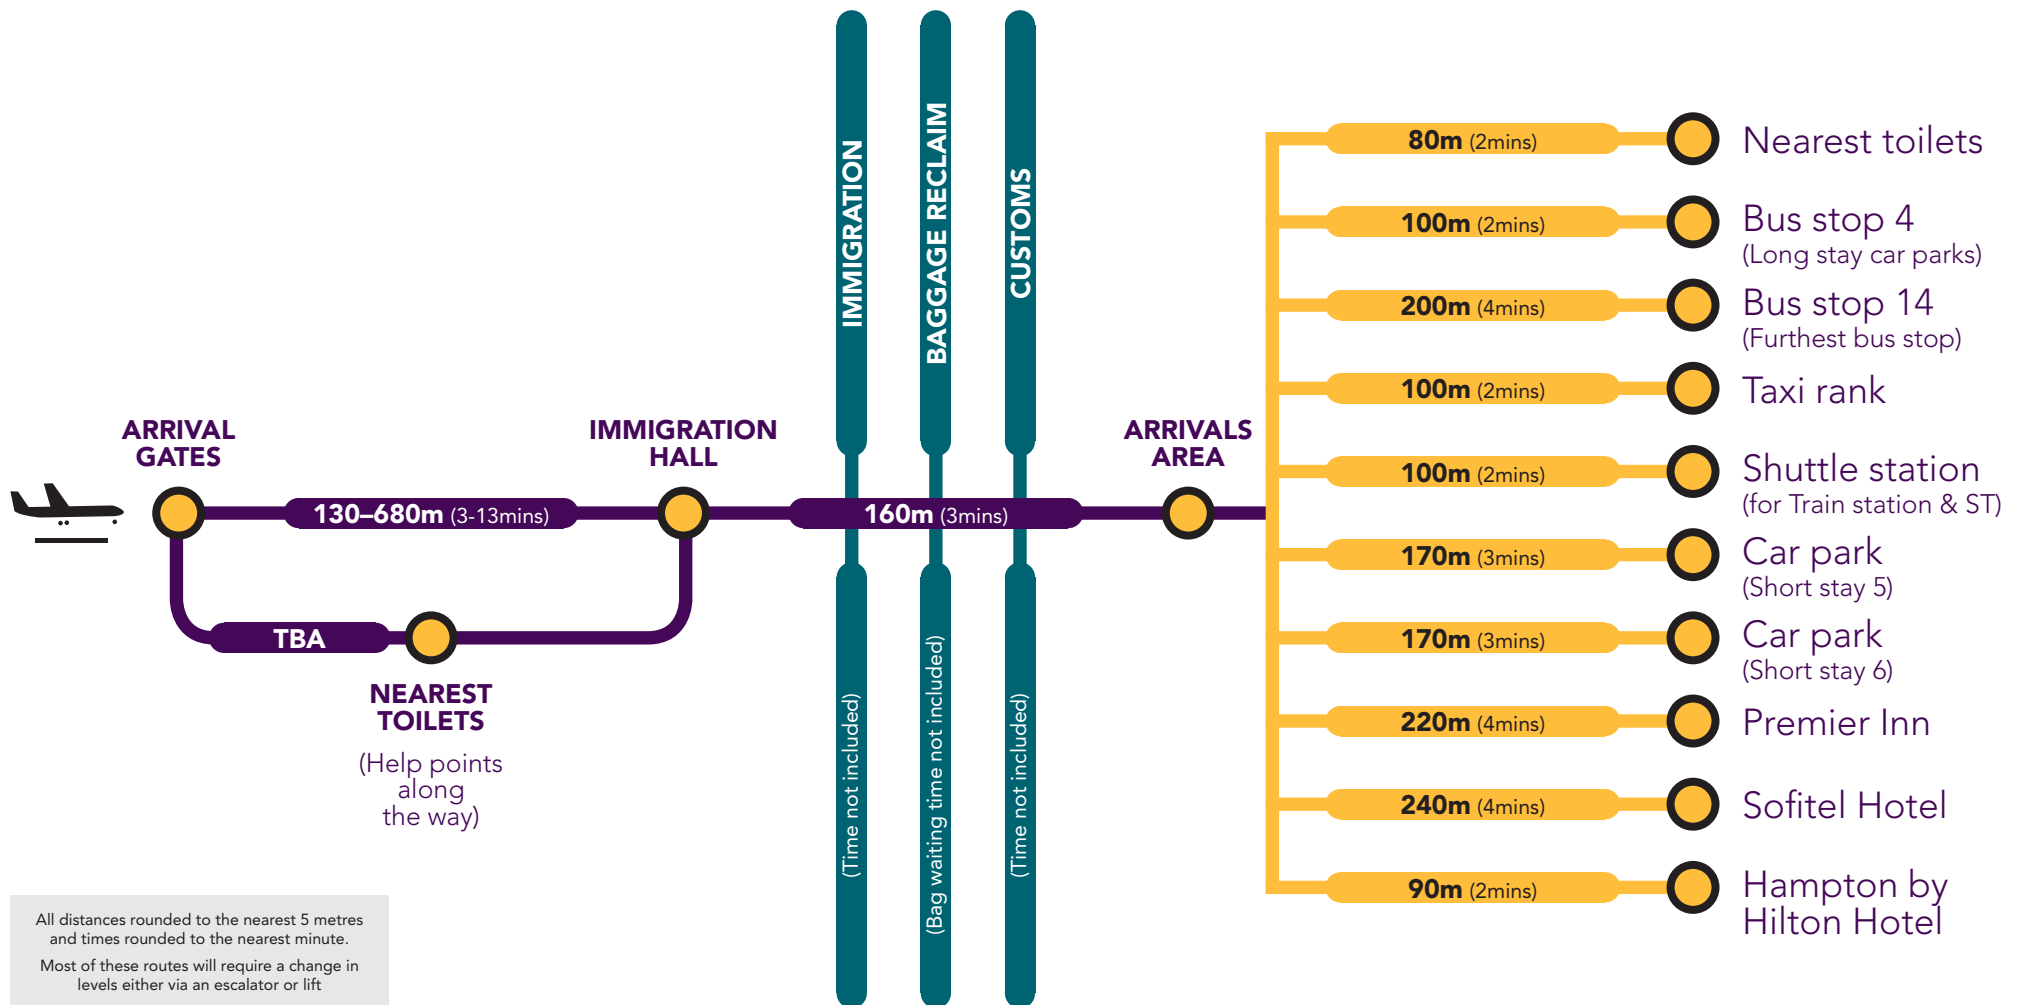

Our service for reduced mobility and disabled passengers

SOUTH TERMINAL DEPARTURES

Walking distances and approximate times

Our service for reduced mobility and disabled passengers

SOUTH TERMINAL ARRIVALS

Walking distances and approximate times

All distances rounded to the nearest 5 metres and times rounded to the nearest minute.

Most of these routes will require a change in levels either via an escalator or lift

Our service for reduced mobility and disabled passengers

NORTH TERMINAL DEPARTURES

Walking distances and approximate times

Our service for reduced mobility and disabled passengers

NORTH TERMINAL ARRIVALS

Walking distances and approximate times

All distances rounded to the nearest 5 metres and times rounded to the nearest minute. Most of these routes will require a change in levels either via an escalator or lift