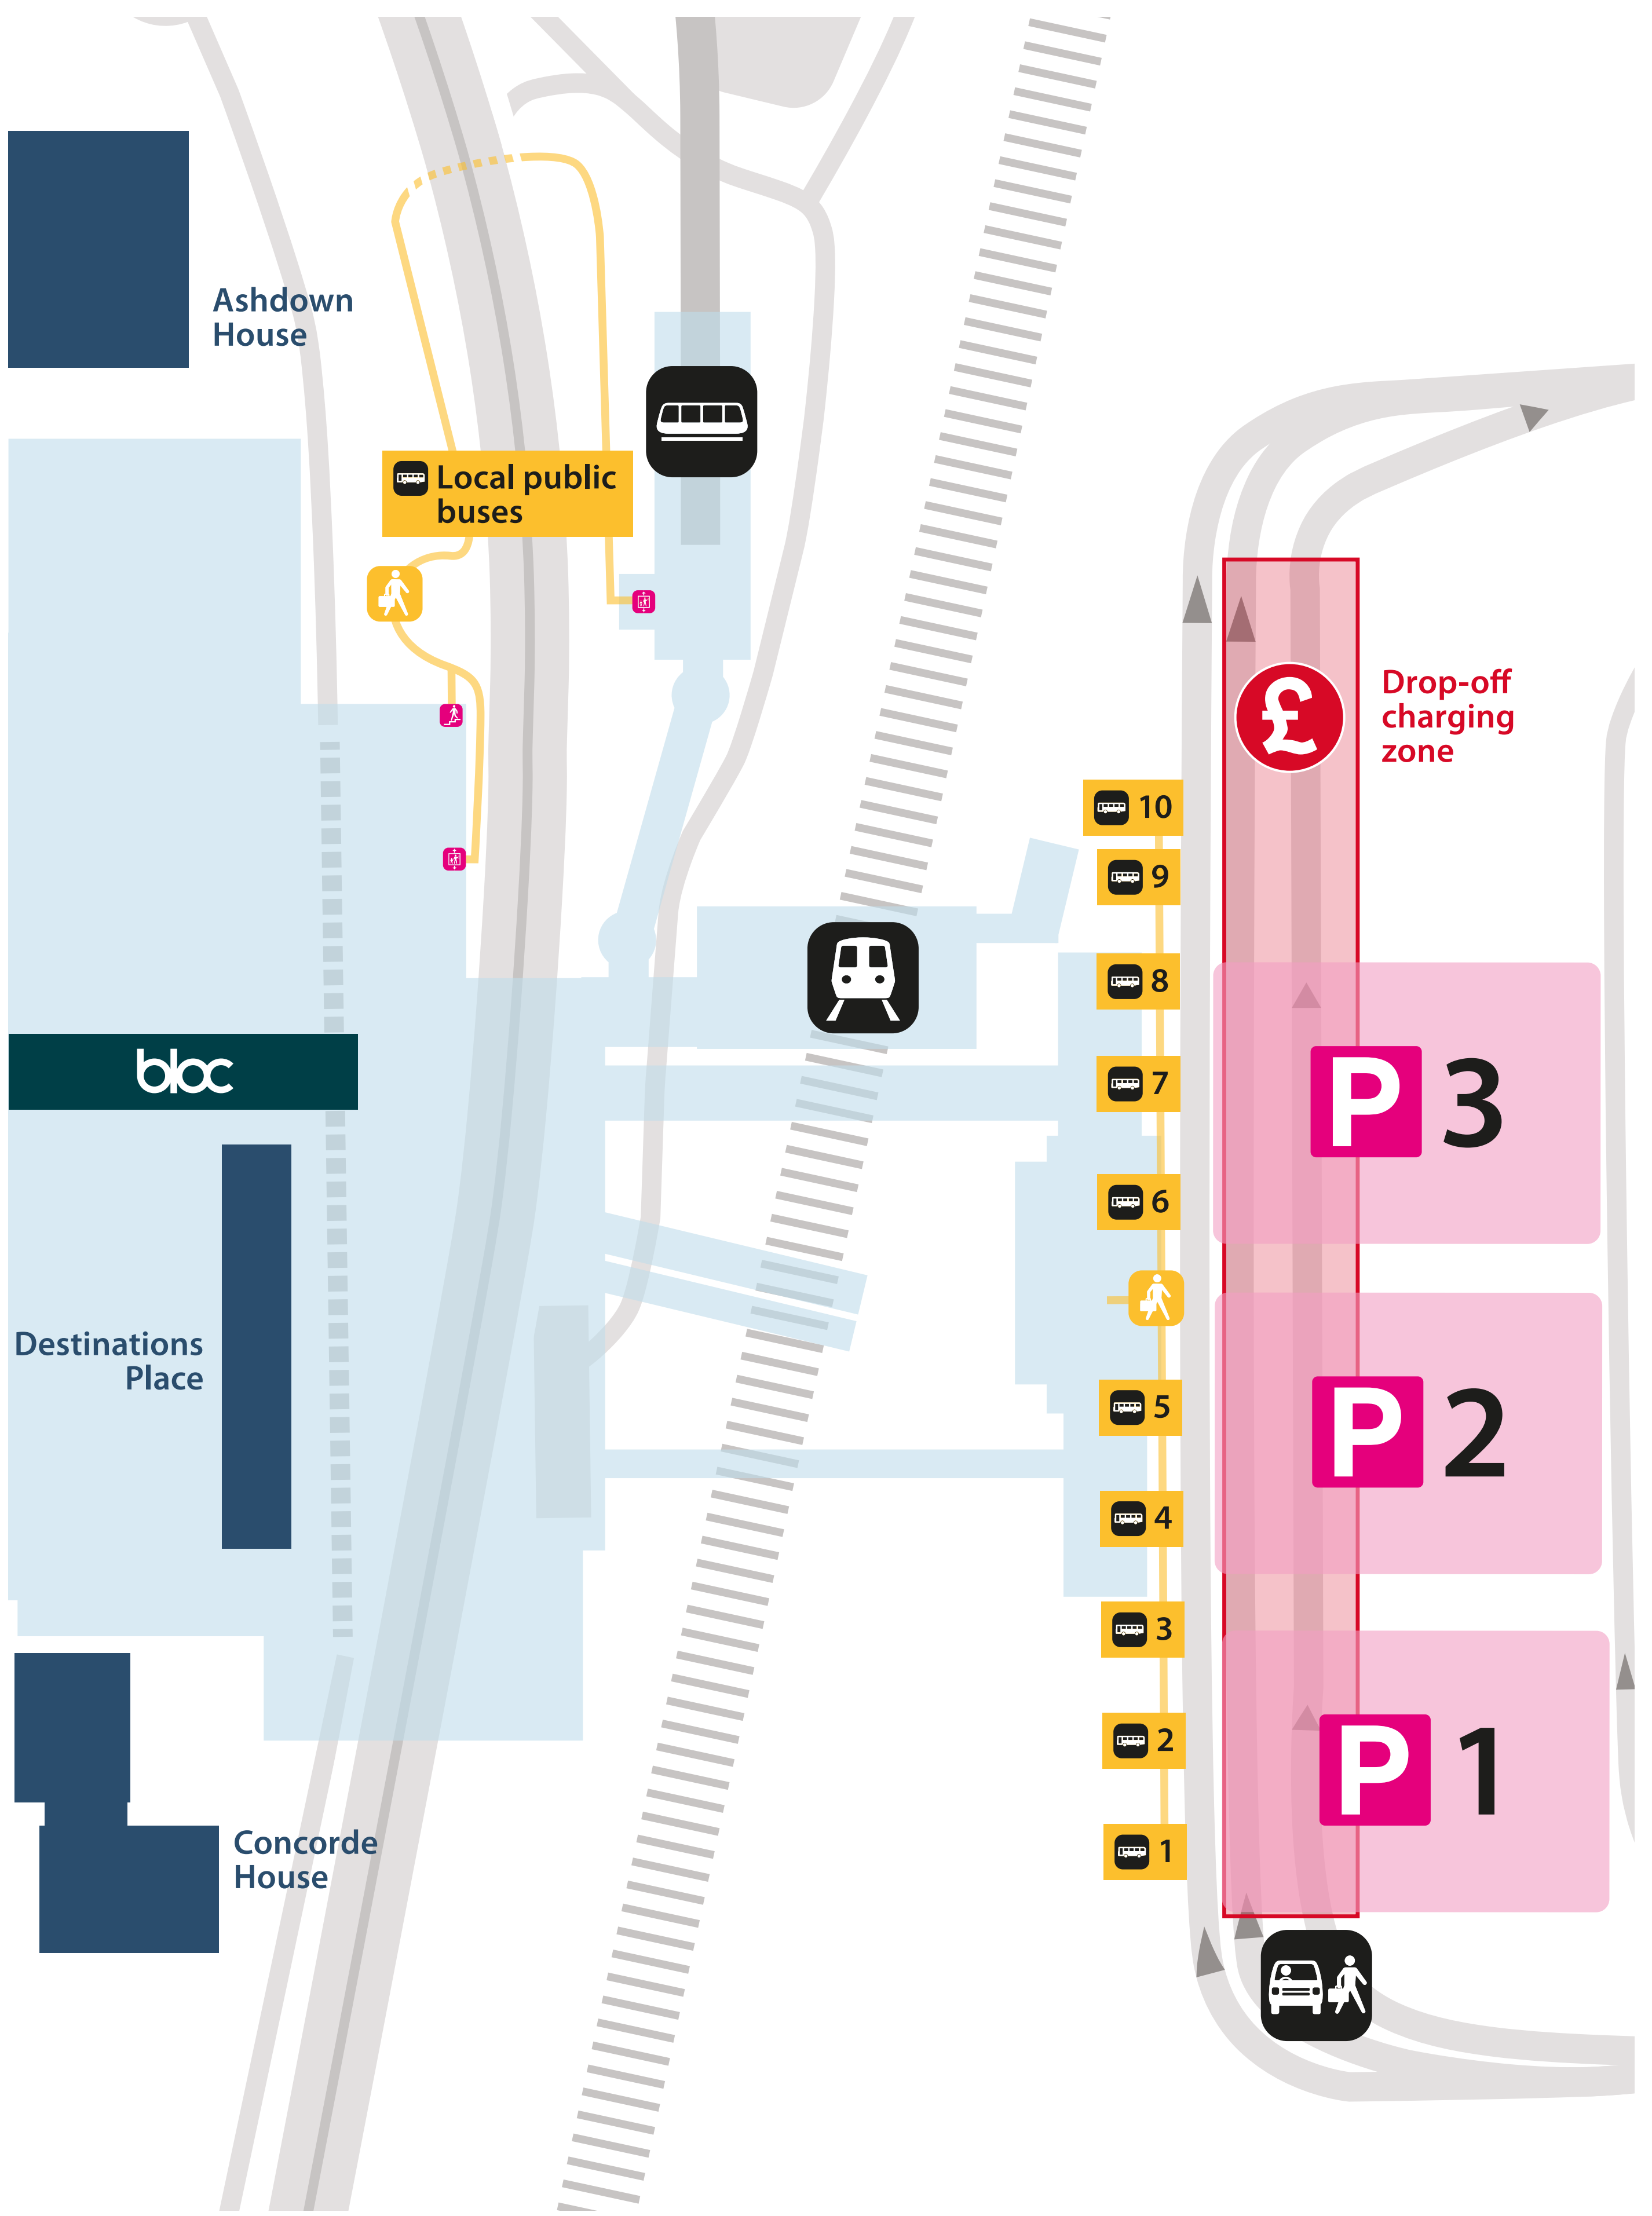

South Terminal Check-in & Arrivals Landside (Level 20)

South Terminal

Departures & Security

Landside (Level 30)

South Terminal

Baggage reclaim

Airside (Level 20)

South Terminal

International Departure Lounge

Lower level (Level 20)

South Terminal

International Departure Lounge

Upper level (Level 30)

South Terminal

Bus & Coach Stops and Drop-off Landside (Level 00)

Long stay car park buses

Type	Location
Pick-up	Upper forecourt – Level 20 (northern end past the Airport Cars Taxi pick-up point)
Drop-off	Upper forecourt – Level 20 (southern end)

Bus routes serving Gatwick