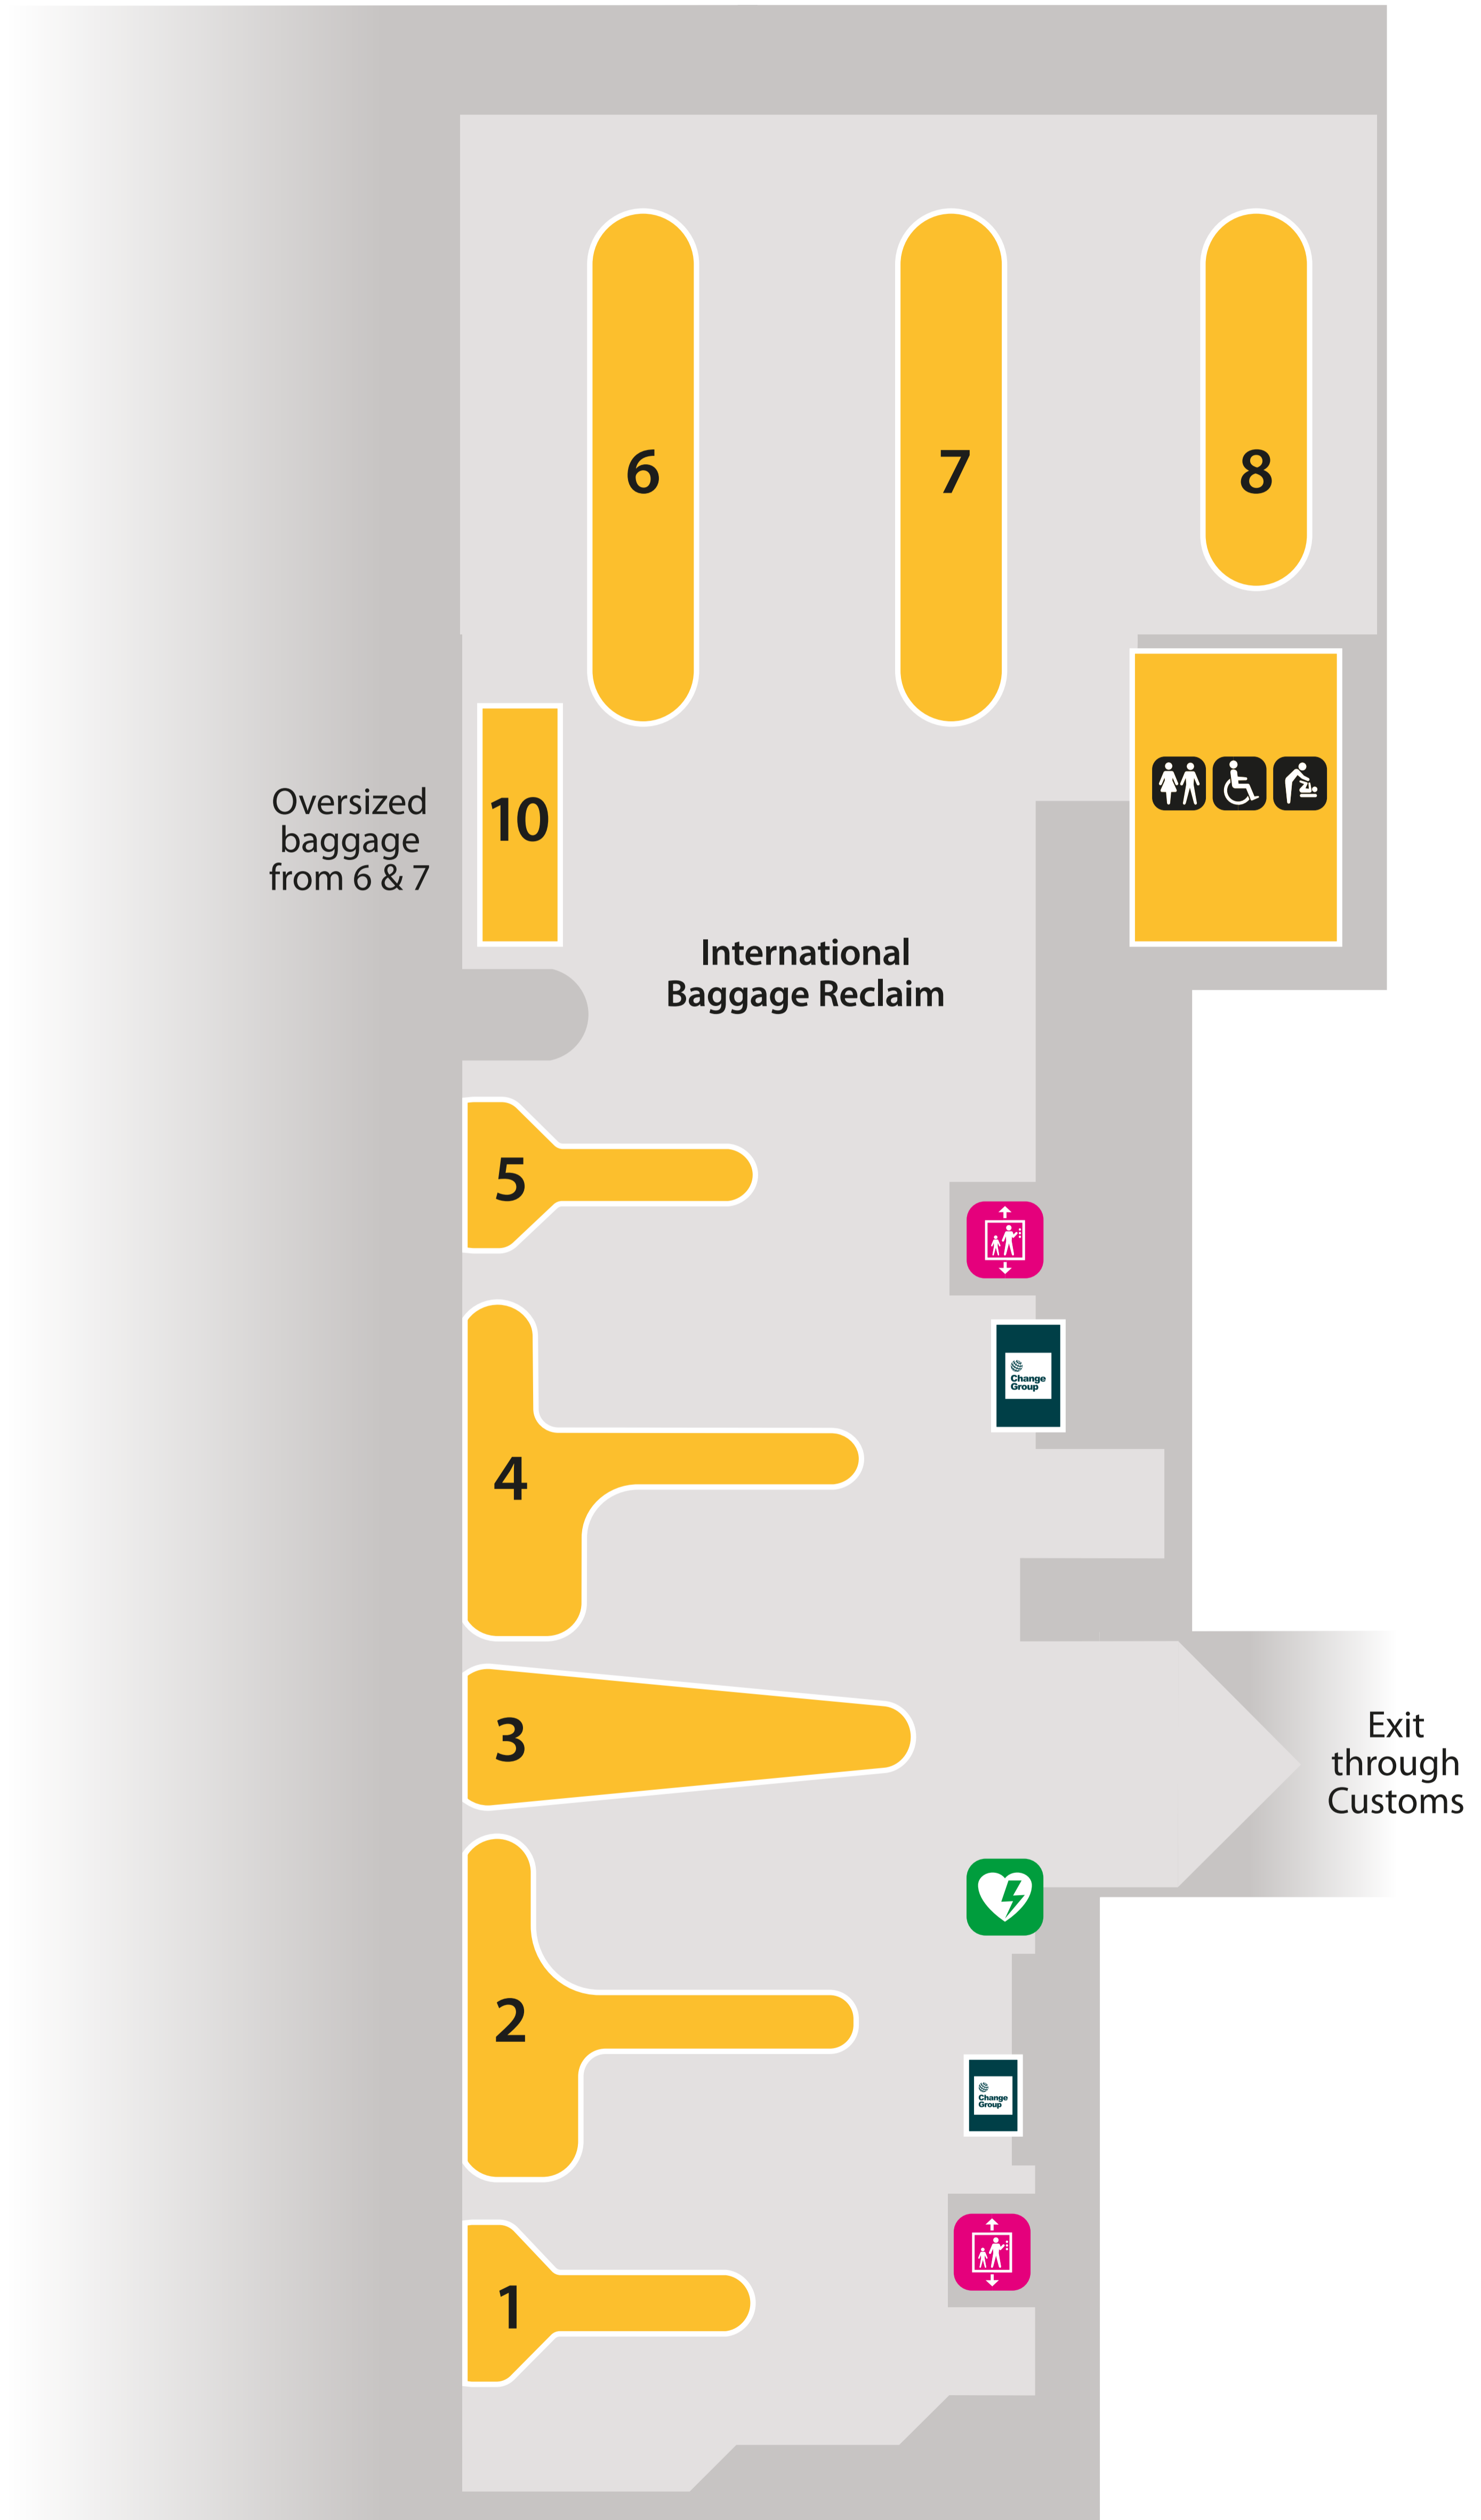

South Terminal Check-in & Arrivals Landside (Level 20)

South Terminal

Departures & Security

Landside (Level 30)

South Terminal

Baggage reclaim

Airside (Level 20)

South Terminal

International Departure Lounge

Lower level (Level 20)

South Terminal

International Departure Lounge

Upper level (Level 30)

South Terminal

Bus & Coach Stops and Drop-off Landside (Level 00)

Long stay car park buses

Type	Location
Pick-up	Upper forecourt – Level 20 (northern end past the Airport Cars Taxi pick-up point)
Drop-off	Upper forecourt – Level 20 (southern end)

Bus routes serving Gatwick