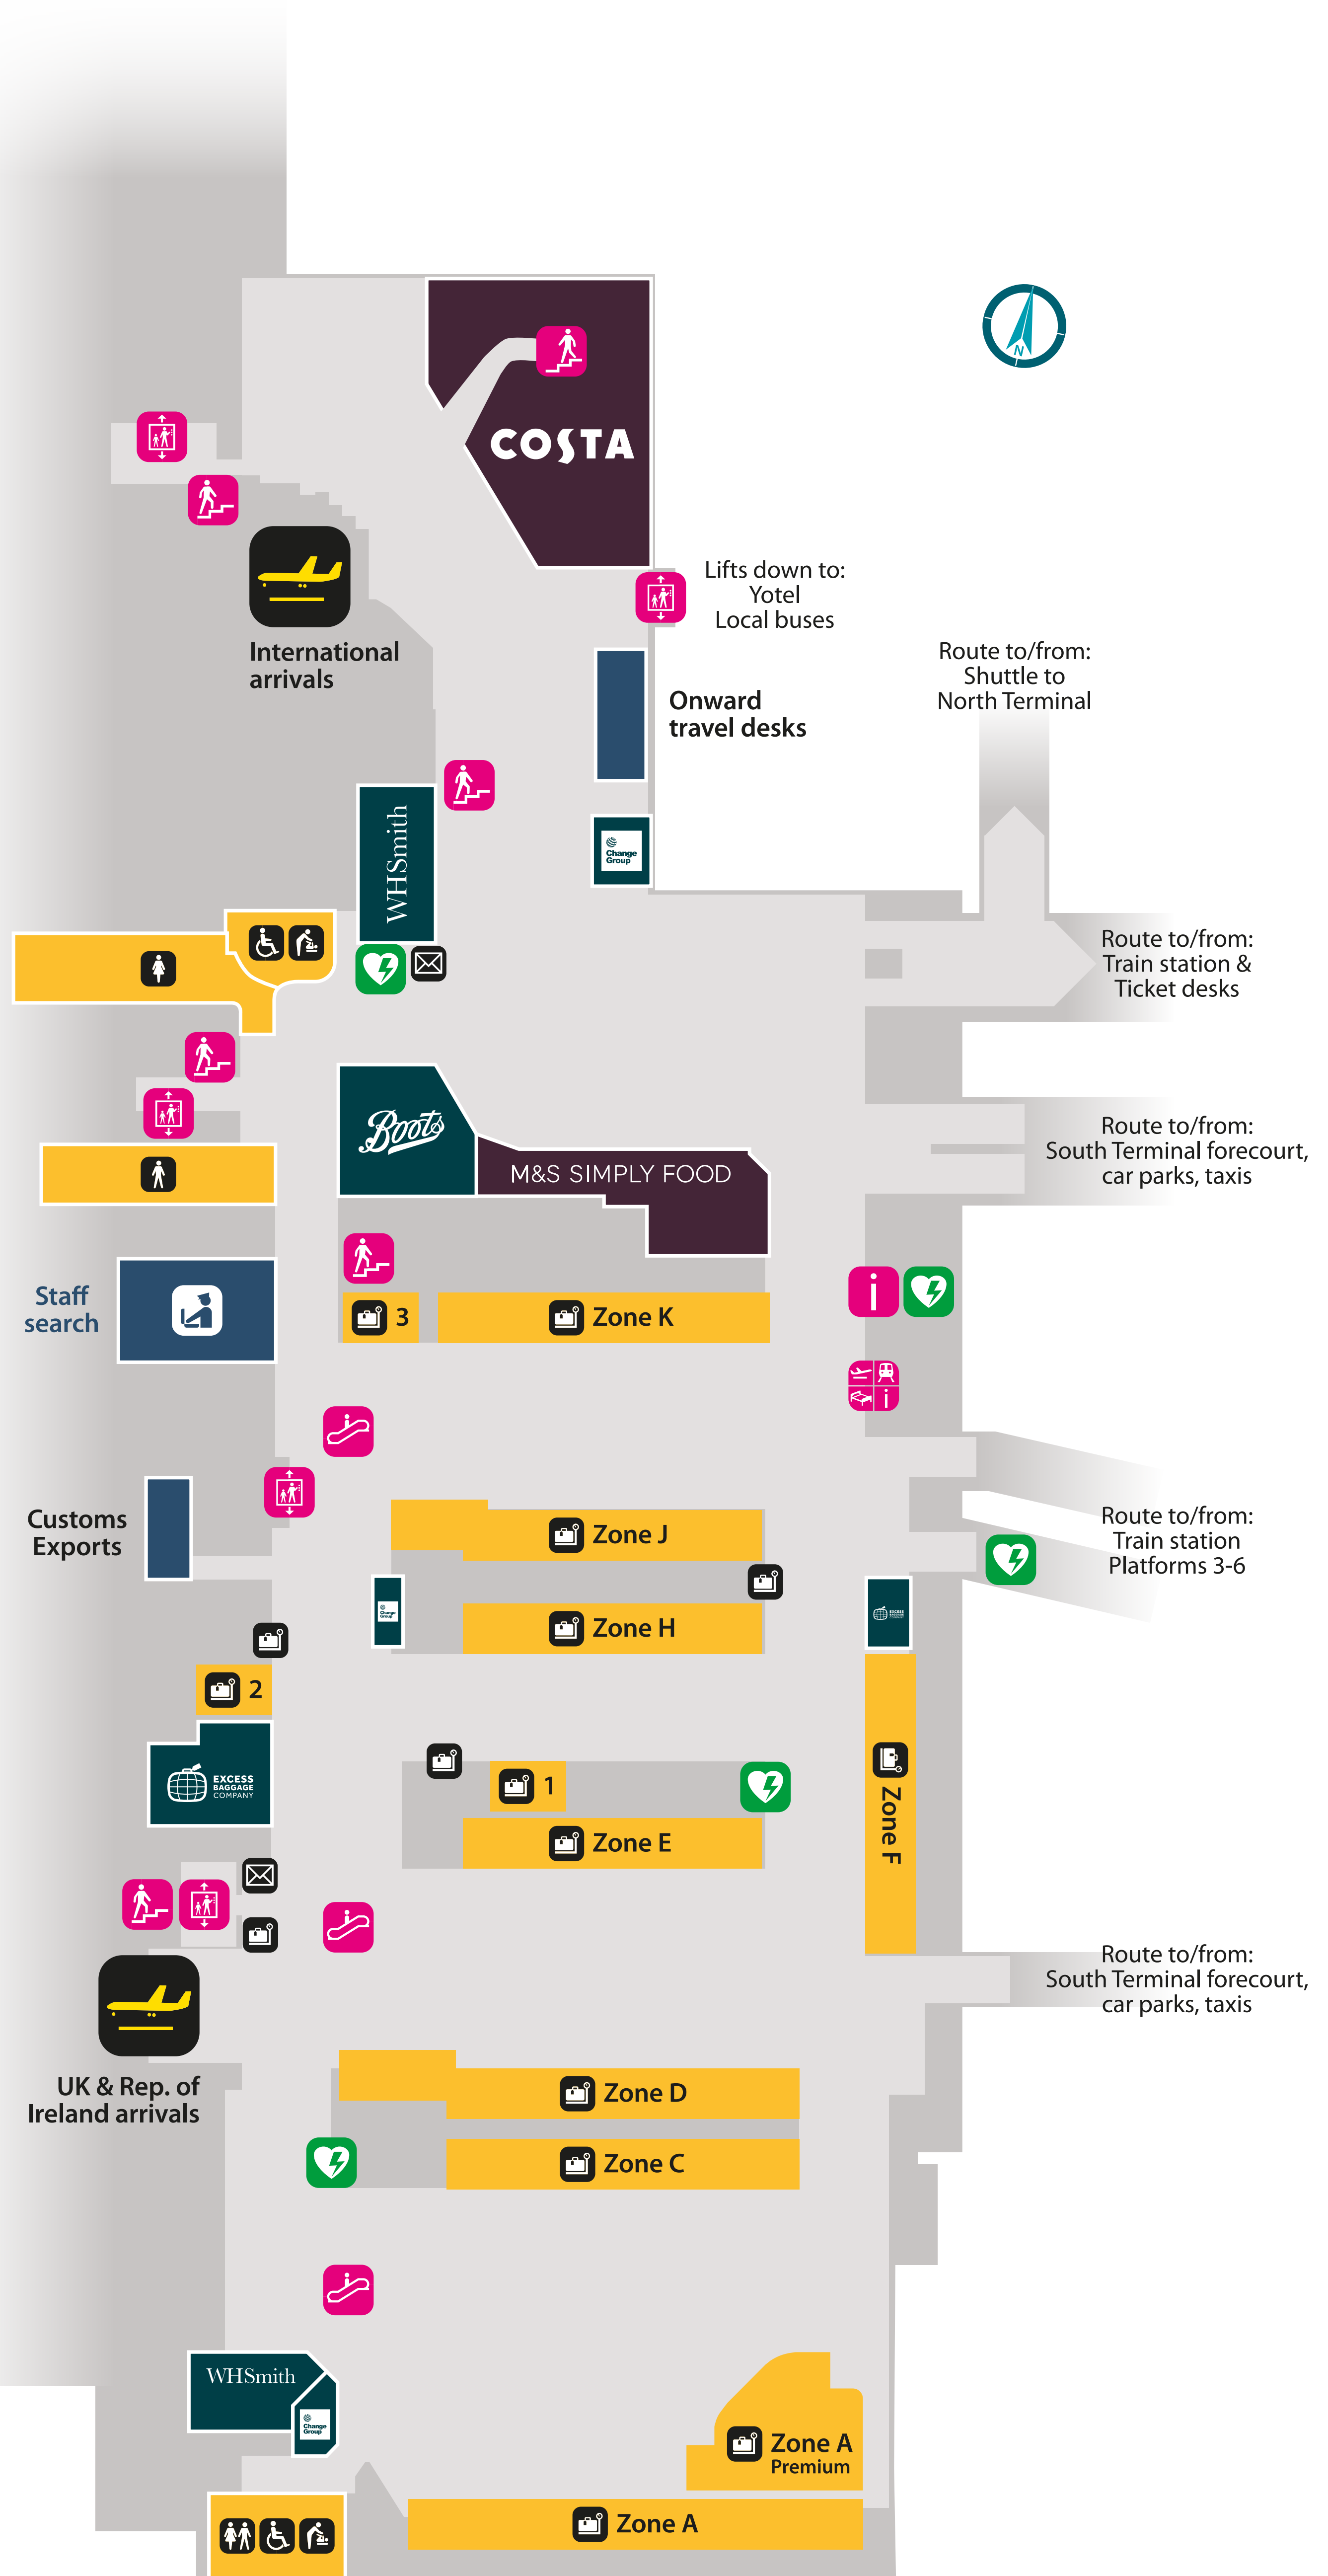

South Terminal Check-in & Arrivals Landside (Level 20)

South Terminal

Departures & Security

Landside (Level 30)

South Terminal

Baggage reclaim

Airside (Level 20)

South Terminal

International Departure Lounge

Lower level (Level 20)

South Terminal

International Departure Lounge

Upper level (Level 30)

South Terminal

Bus & Coach Stops and Drop-off Landside (Level 00)

Long stay car park buses

Type	Location
Pick-up	Upper forecourt – Level 20 (northern end past the Airport Cars Taxi pick-up point)
Drop-off	Upper forecourt – Level 20 (southern end)

Bus routes serving Gatwick