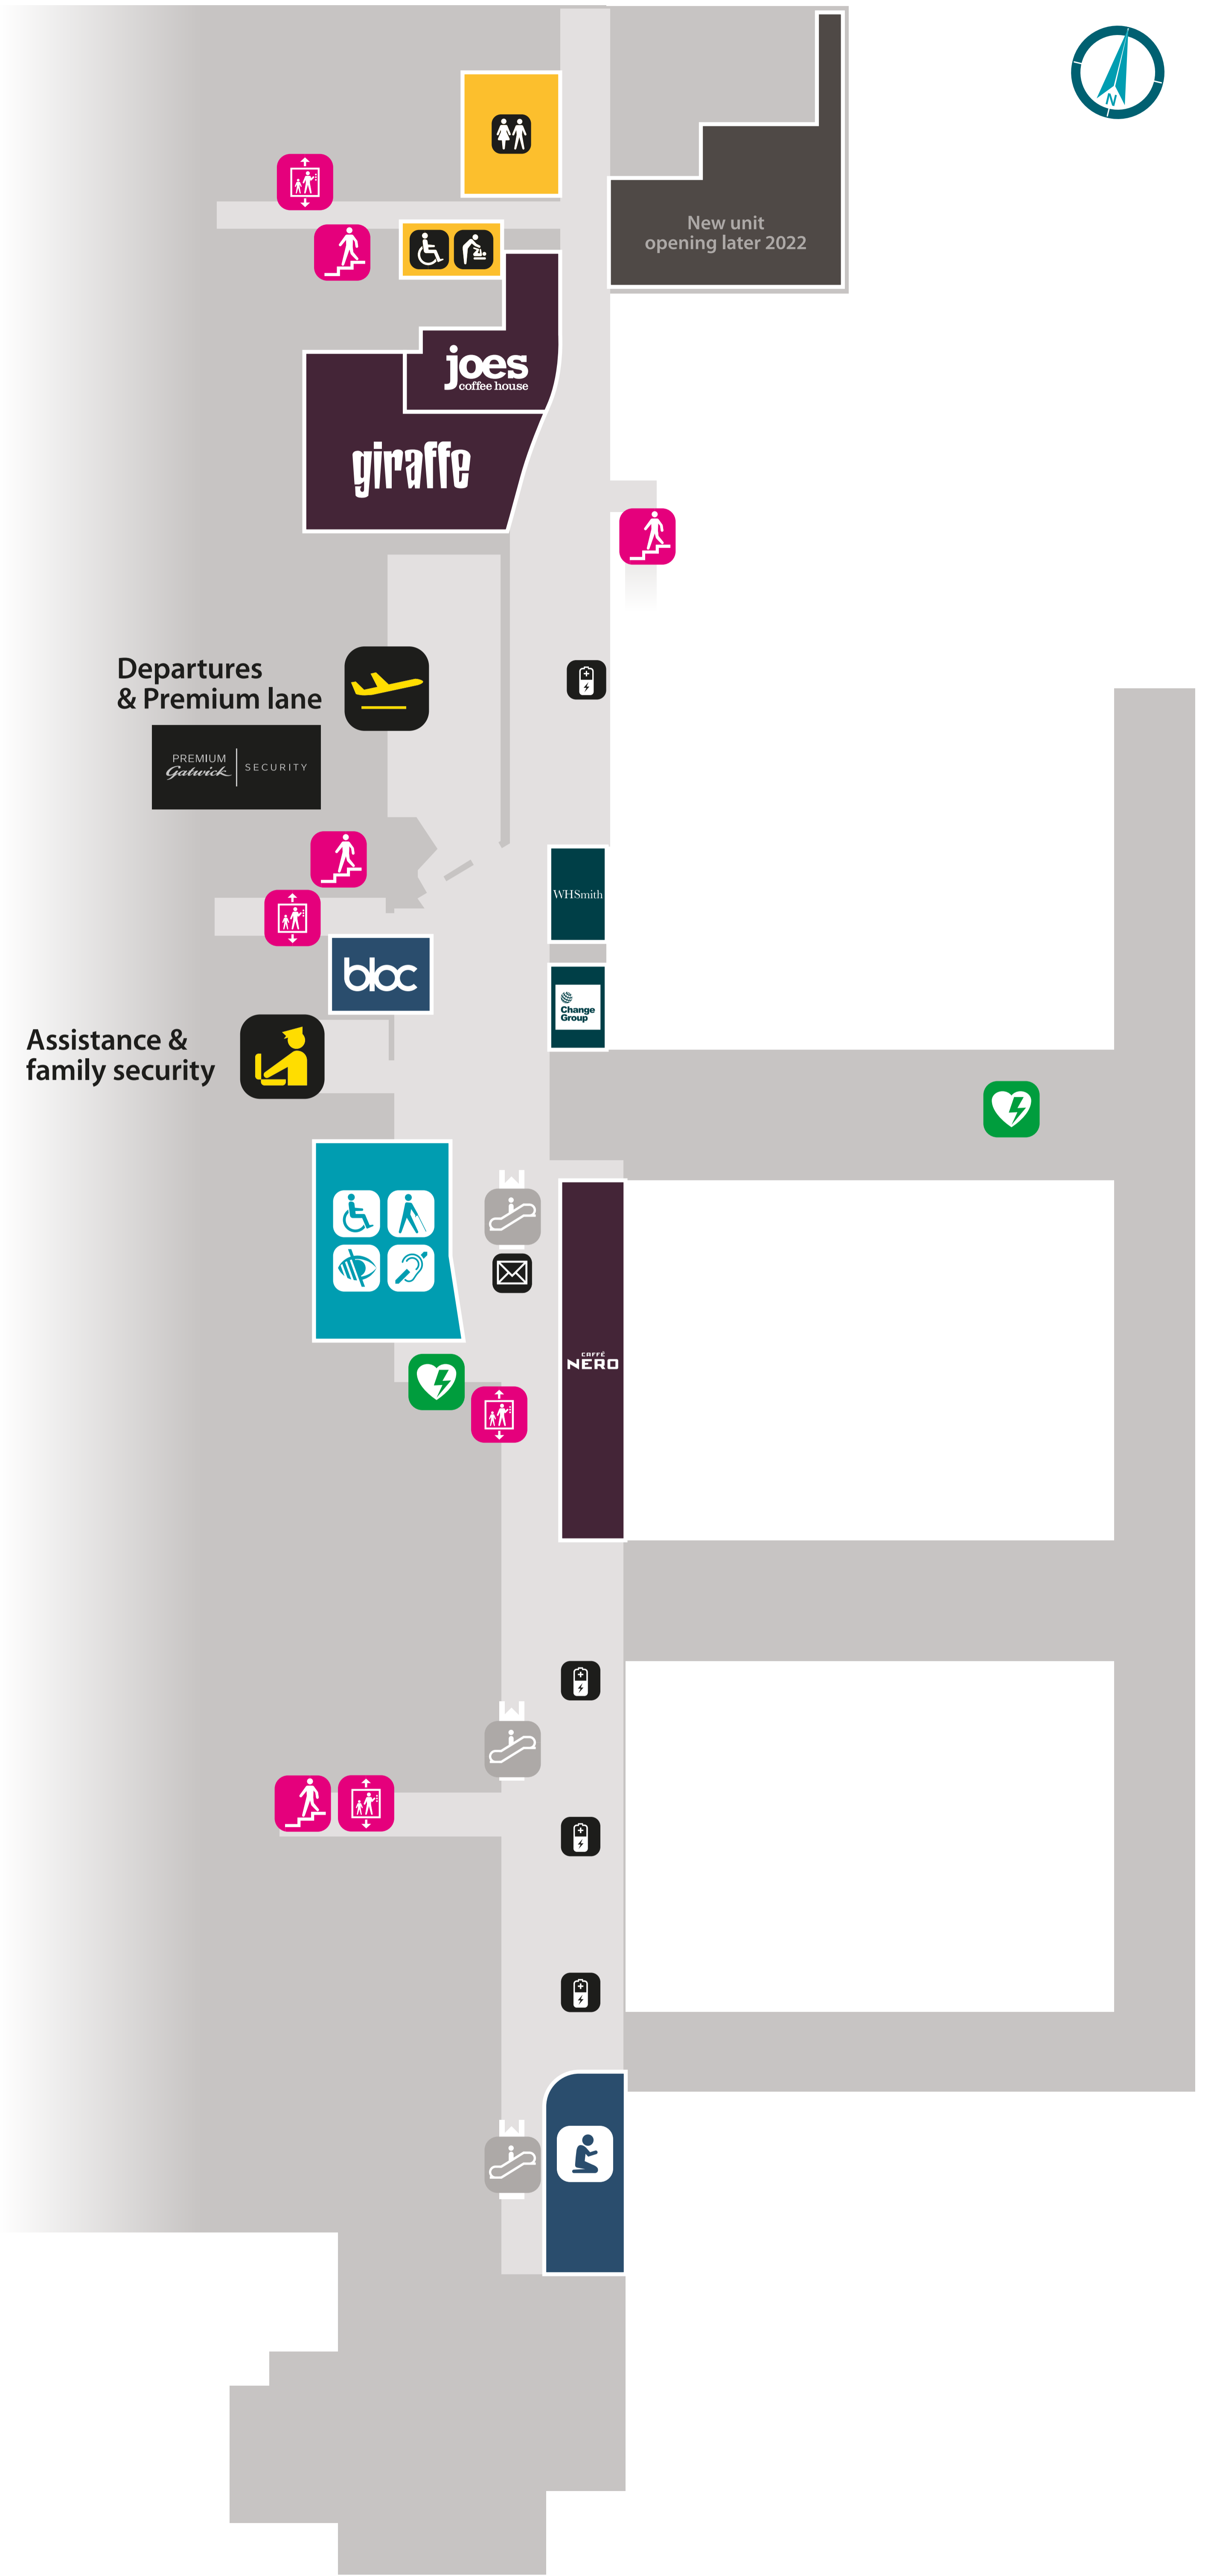

South Terminal Check-in & Arrivals Landside (Level 20)

South Terminal

Departures & Security

Landside (Level 30)

South Terminal

Baggage reclaim

Airside (Level 20)

South Terminal

International Departure Lounge

Lower level (Level 20)

South Terminal

International Departure Lounge

Upper level (Level 30)

South Terminal

Bus & Coach Stops and Drop-off Landside (Level 00)

Long stay car park buses

Type	Location
Pick-up	Upper forecourt – Level 20 (northern end past the Airport Cars Taxi pick-up point)
Drop-off	Upper forecourt – Level 20 (southern end)

Bus routes serving Gatwick