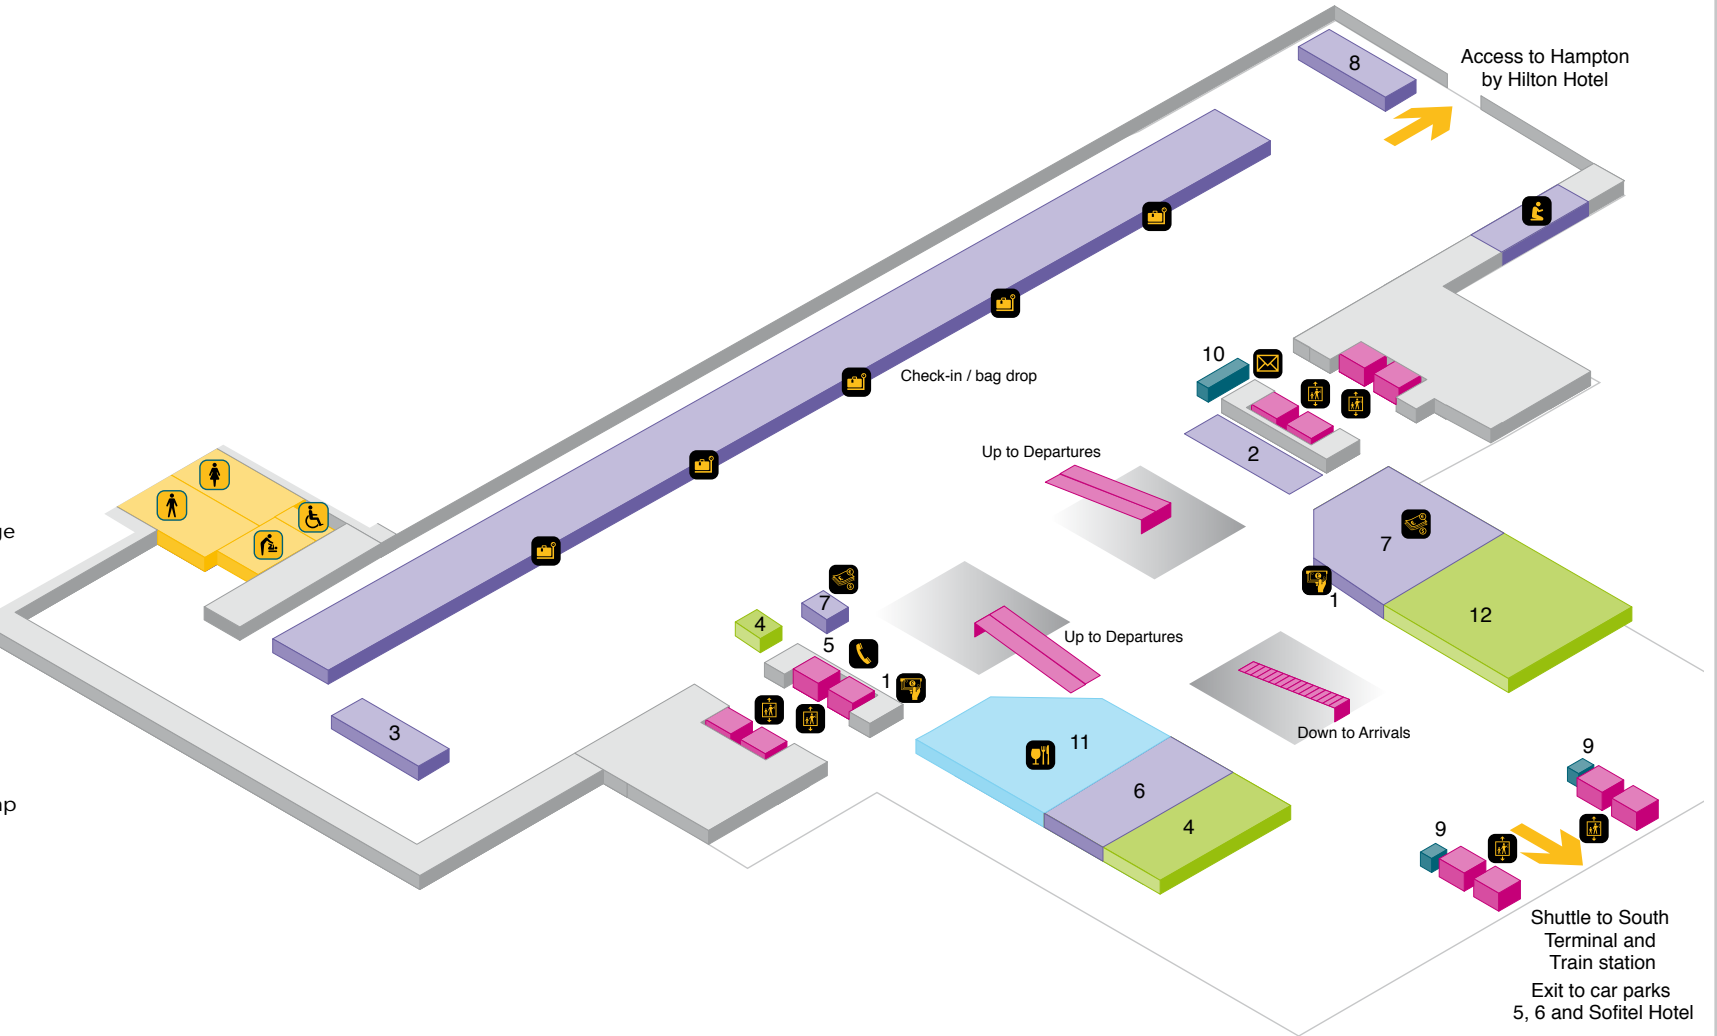

YOUR LONDON AIRPORT *Gatwick*

North Terminal - Check-in Level 1

Lift

Amenities

- Accessible toilet
- Baby change
- Female toilet
- Male toilet

Services

- Bureau de change
- Cash machine
- Chapel and prayer room
- Check-in / bag drop
- Post box
- Public telephone
- 1 Cash machine
- 2 Charging zone
- 3 easyJet Customer services
- 5 Internet zone
- 6 Left luggage
- 7 Moneycorp Bureau de Change
- 8 Oversized baggage
- 9 Special assistance help point
- 10 Special assistance help point and reserved seating

Shops & Restaurants

- Restaurant / Café
- 11 Costa Coffee
- 4 Excess baggage and bag wrap
- 12 WHSmith