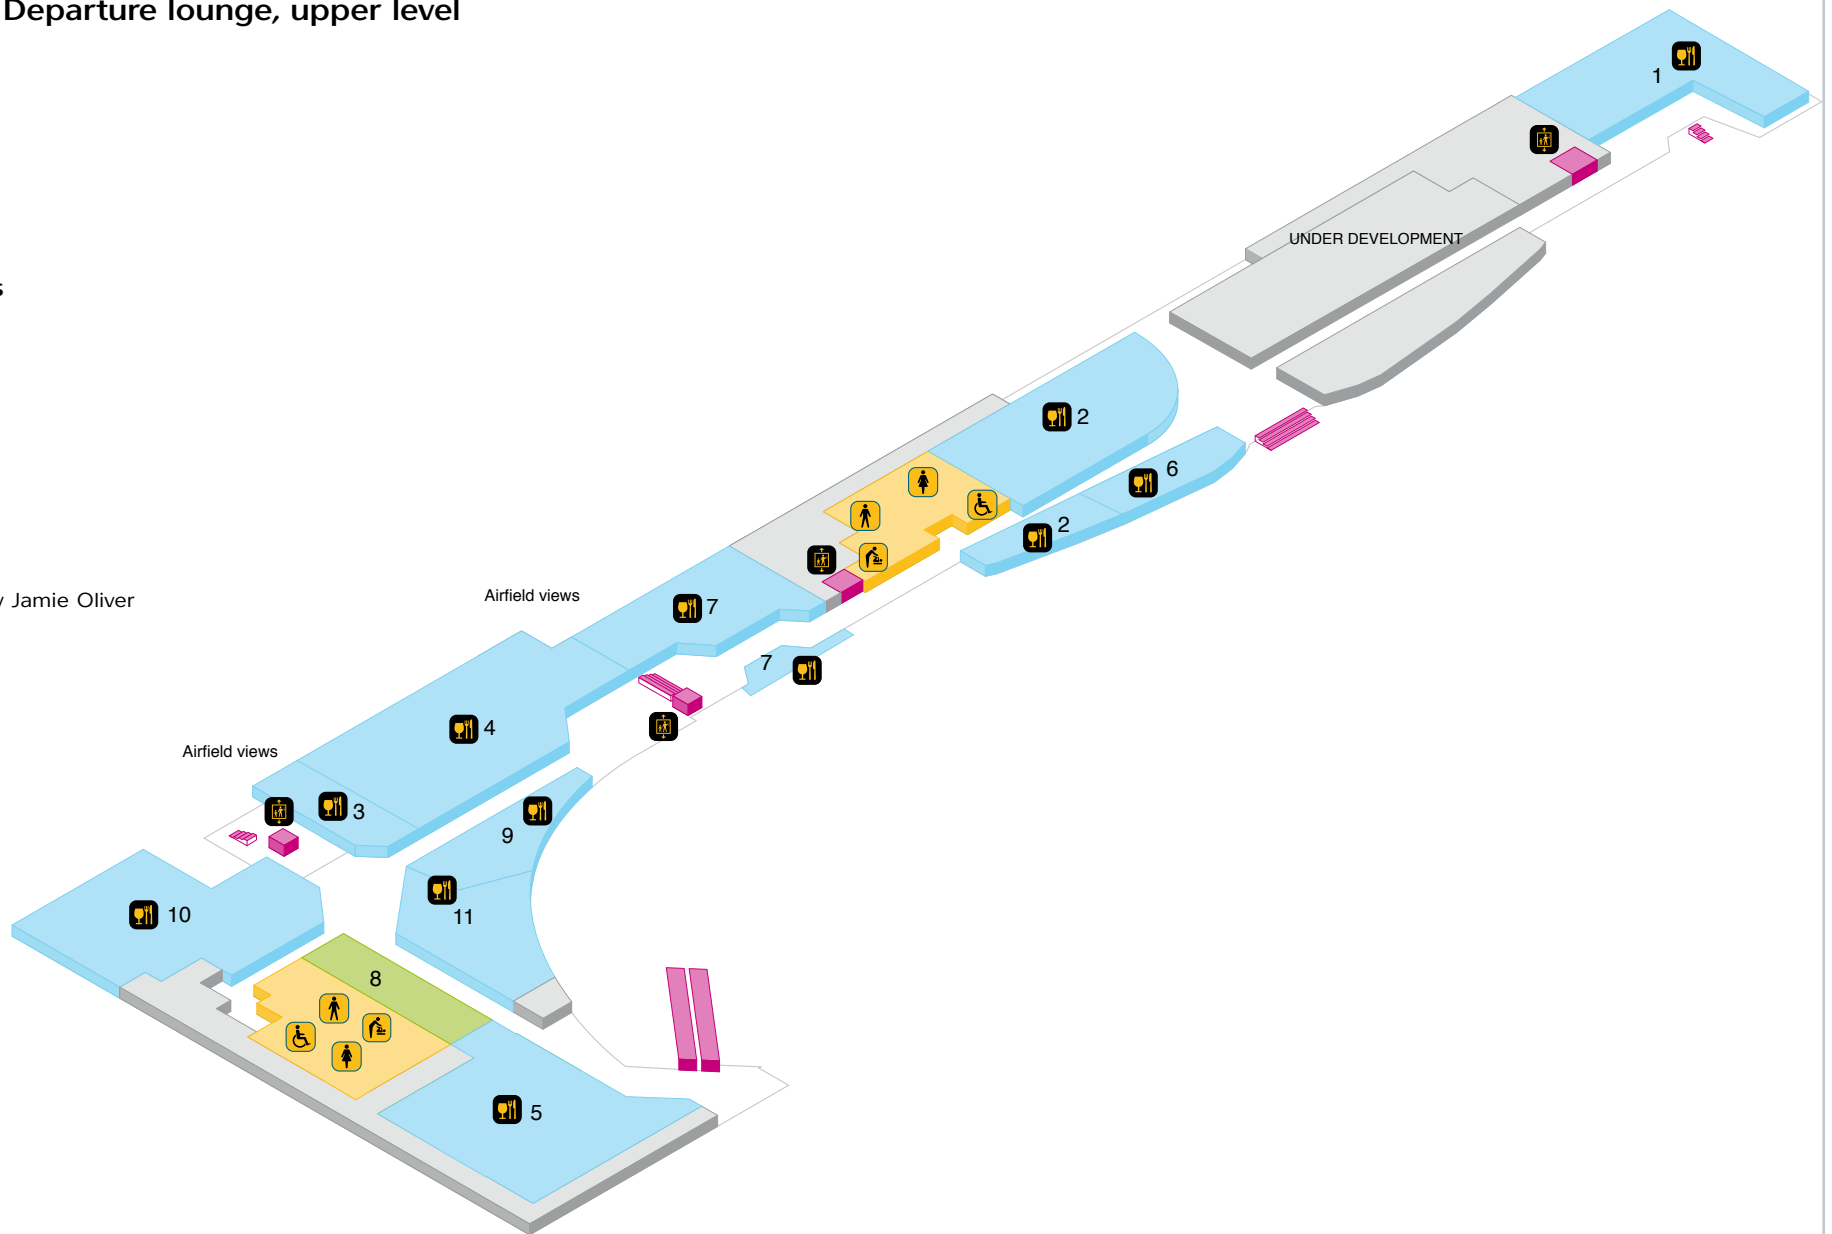

YOUR LONDON AIRPORT *Gatwick*

North Terminal - Departure lounge, upper level

Lift

Amenities

- Accessible toilet
- Baby change
- Female toilet
- Male toilet

Shops & Restaurants

- Restaurant / Café
- 1 Comptoir Libanais
- 2 Eat
- 3 Jamie's Bakery
- 4 Jamie's Italian
- 5 Pret A Manger
- 6 Shake-A-Hula
- 7 Starbucks
- 8 Sunglass Hut
- 9 Union Jacks Bar by Jamie Oliver
- 10 Wagamama
- 11 YO! Sushi