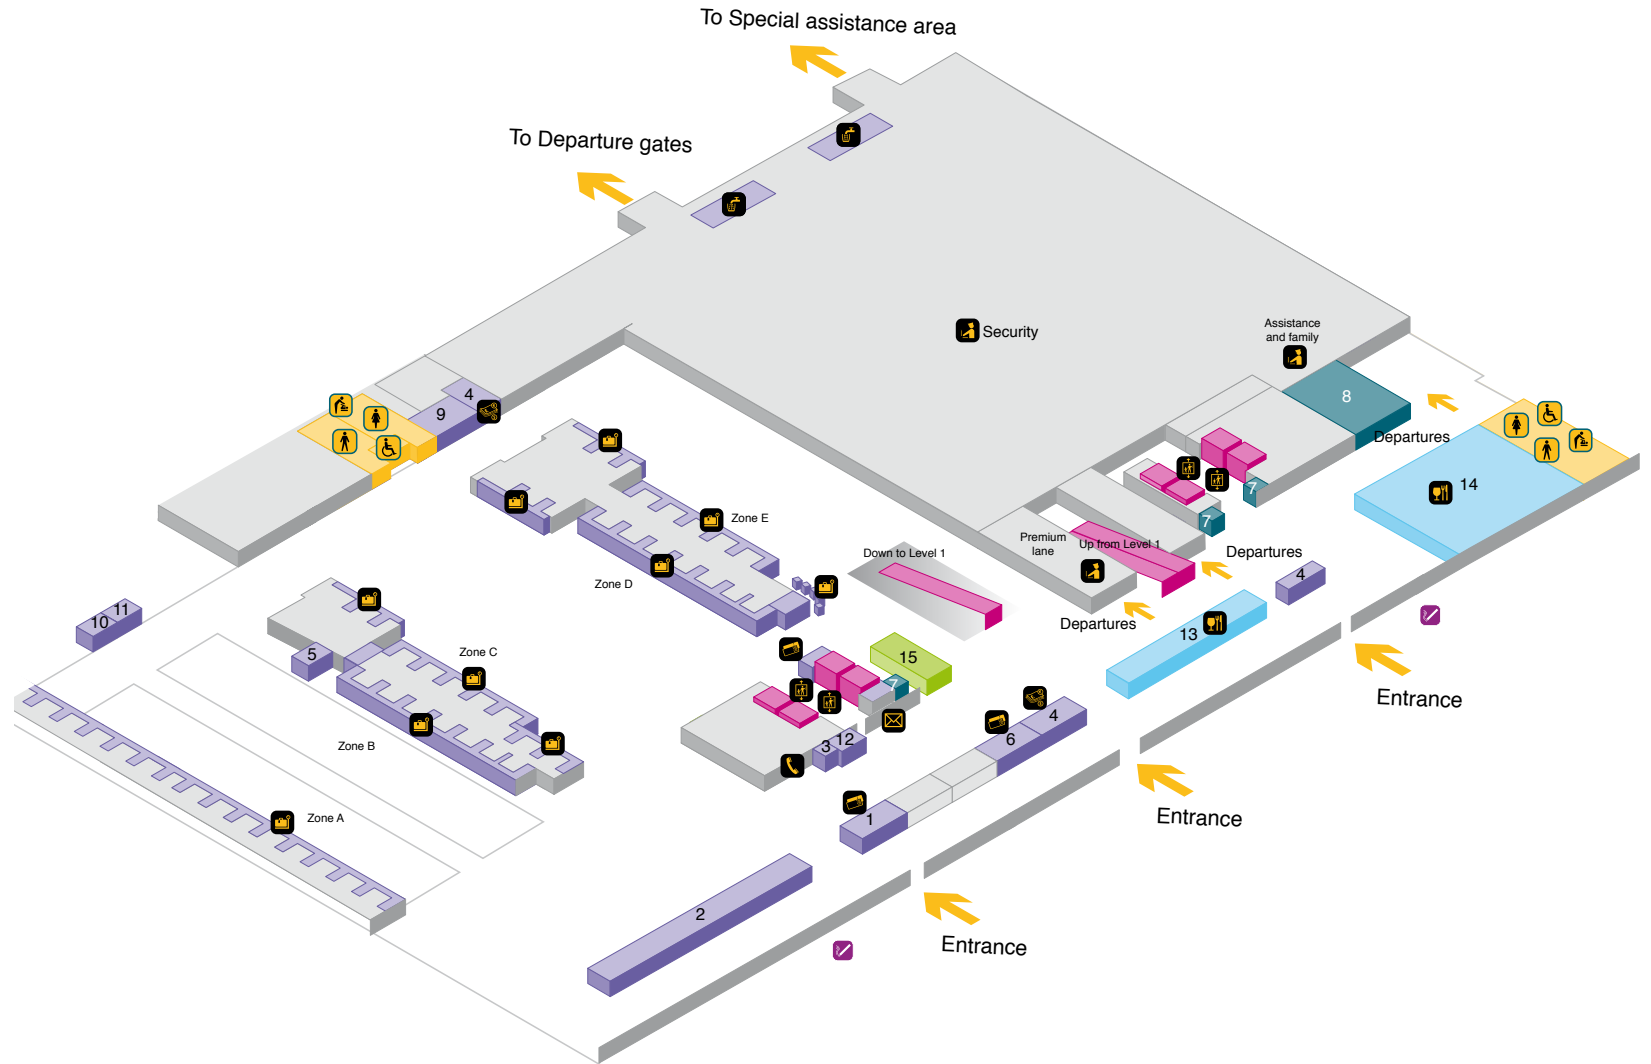

YOUR LONDON AIRPORT *Gatwick*

North Terminal - Check-in level 2

Lift

Amenities

- Accessible toilet
- Baby change
- Female toilet
- Male toilet

Services

- Bureau de change
- Check-in
- Postbox
- Public telephone
- Ticket desks
- Water fountains
- Smoking area
- 1 Emirates
- 2 Excess baggage and bag wrap
- 3 Internet zone + printing station
- 4 Moneycorp Bureau de Change with cash machine
- 5 Oversized baggage
- 6 Skybreak
- 7 Special assistance help point
- 8 Special assistance reception
- 9 VAT reclaim
- 10 Virgin Atlantic
- 11 Virgin Holidays Customer services
- 12 Weighing scales

Shops & Restaurants

- Restaurant / Café
- 13 Jamie Oliver Coffee Lounge
- 14 The Nicholas Culpeper
- 15 WHSmith