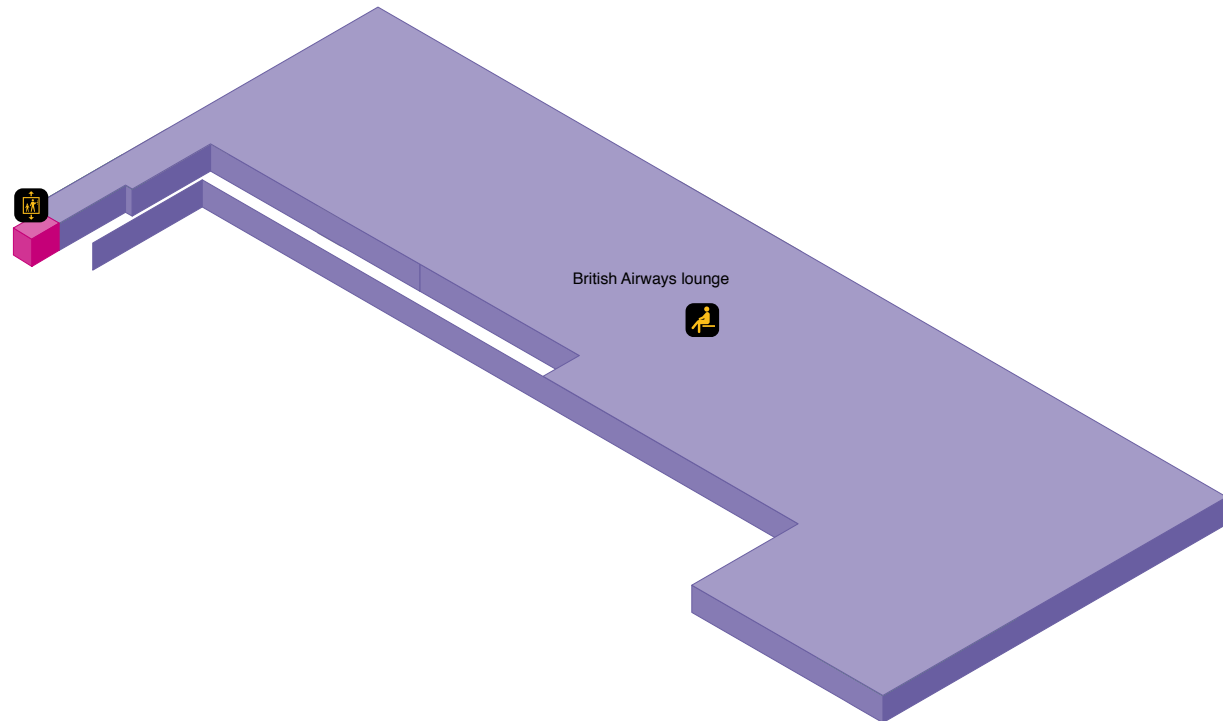

## South Terminal - Departure lounge, upper level

# YOUR LONDON AIRPORT *Gatwick*

## South Terminal - Departure lounge, upper mezzanine level

 Lift

### Services

 Lounge

 British Airways lounge