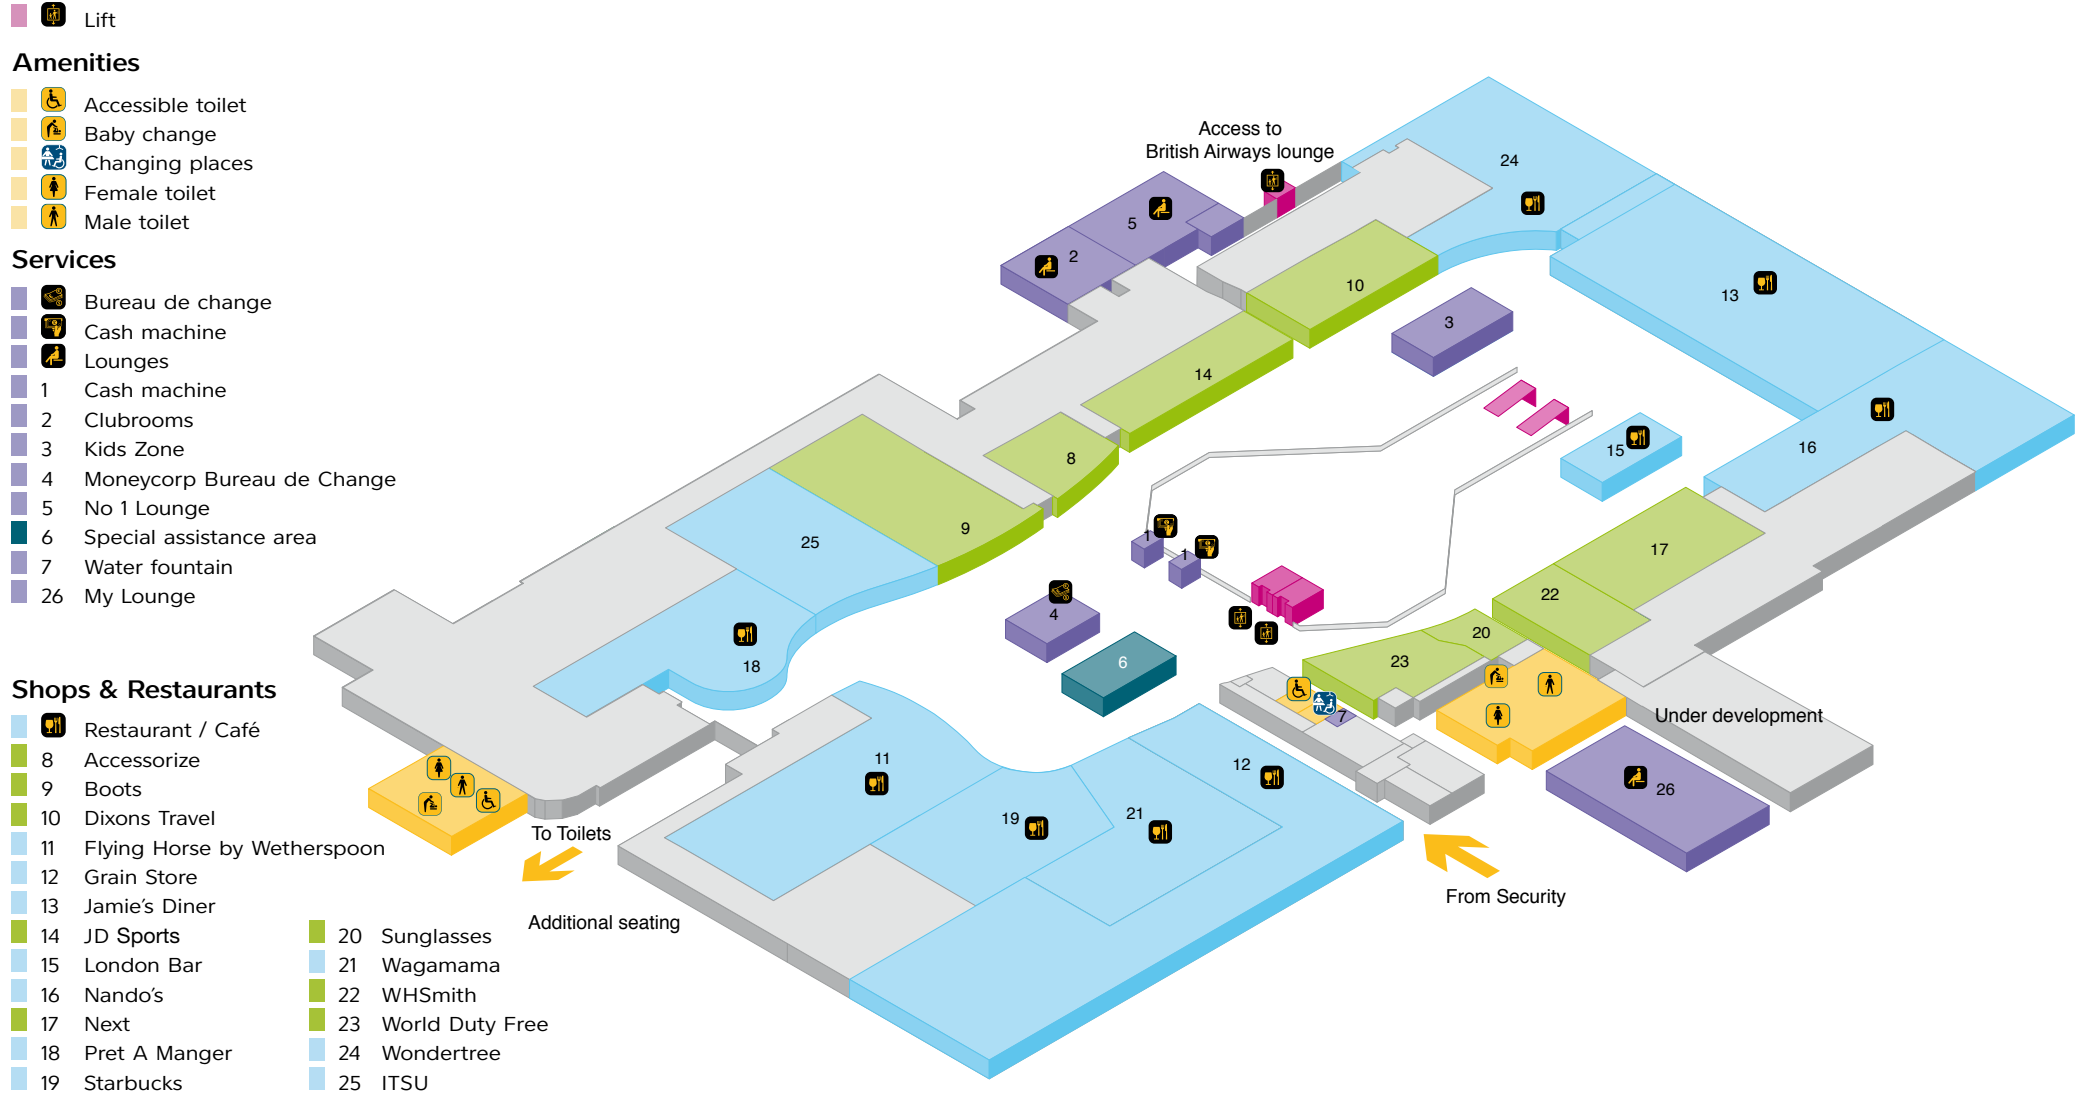

YOUR LONDON AIRPORT *Gatwick*

South Terminal - Departure lounge, upper level