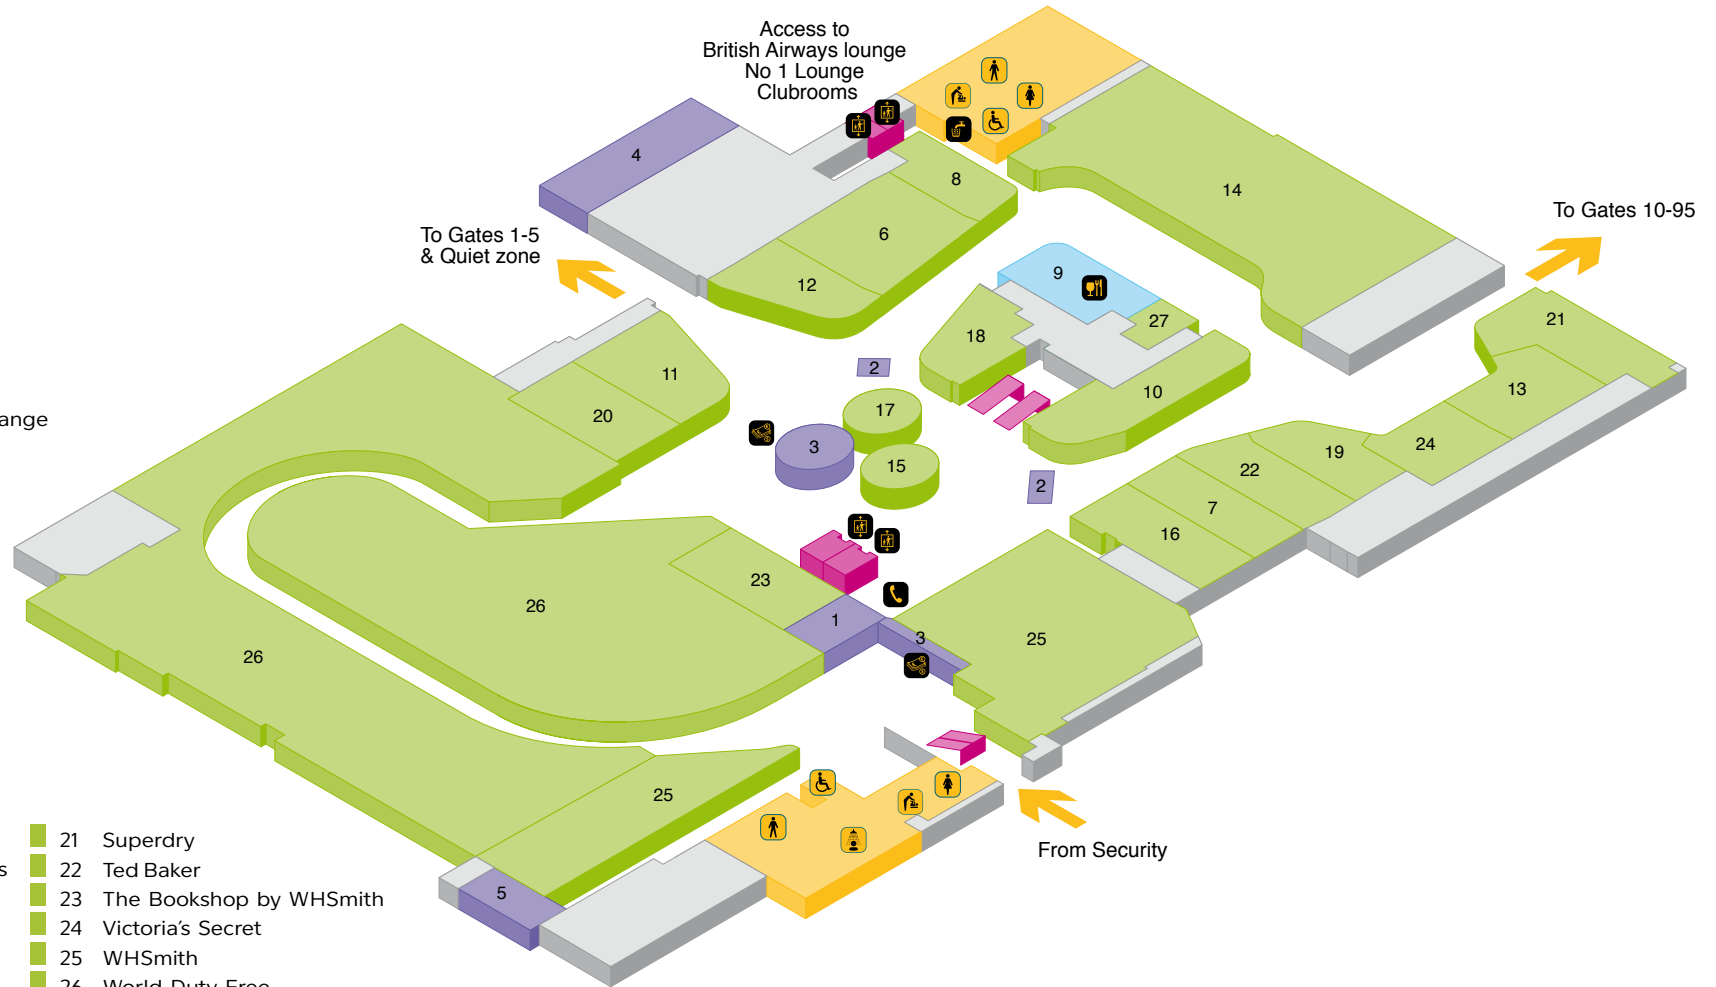

YOUR LONDON AIRPORT

Gatwick

South Terminal - Departure lounge, lower level

Lift

Amenities

- Accessible toilet
- Baby change
- Female toilet
- Male toilet
- Showers

Services

- Bureau de change
- Public telephone
- Water fountains
- 1 Airline Information
- 2 Flight information screens
- 3 Moneycorp Bureau de Change
- 4 Quiet zone
- 5 VAT refund office

Shops & Restaurants

- Restaurant / Café
- 6 Boots
- 7 Cath Kidston
- 8 Case Luggage
- 9 Caviar House & Prunier
- 10 Dixons Travel
- 11 Dune London
- 12 Ernest Jones
- 13 Fat Face
- 14 Harrods
- 15 Havianas and Happy socks
- 16 Hugo Boss
- 17 Ray-Ban
- 18 Reiss
- 19 Snow + Rock
- 20 Sunglass Hut
- 21 Superdry
- 22 Ted Baker
- 23 The Bookshop by WHSmith
- 24 Victoria's Secret
- 25 WHSmith
- 26 World Duty Free
- 27 World of Whiskies