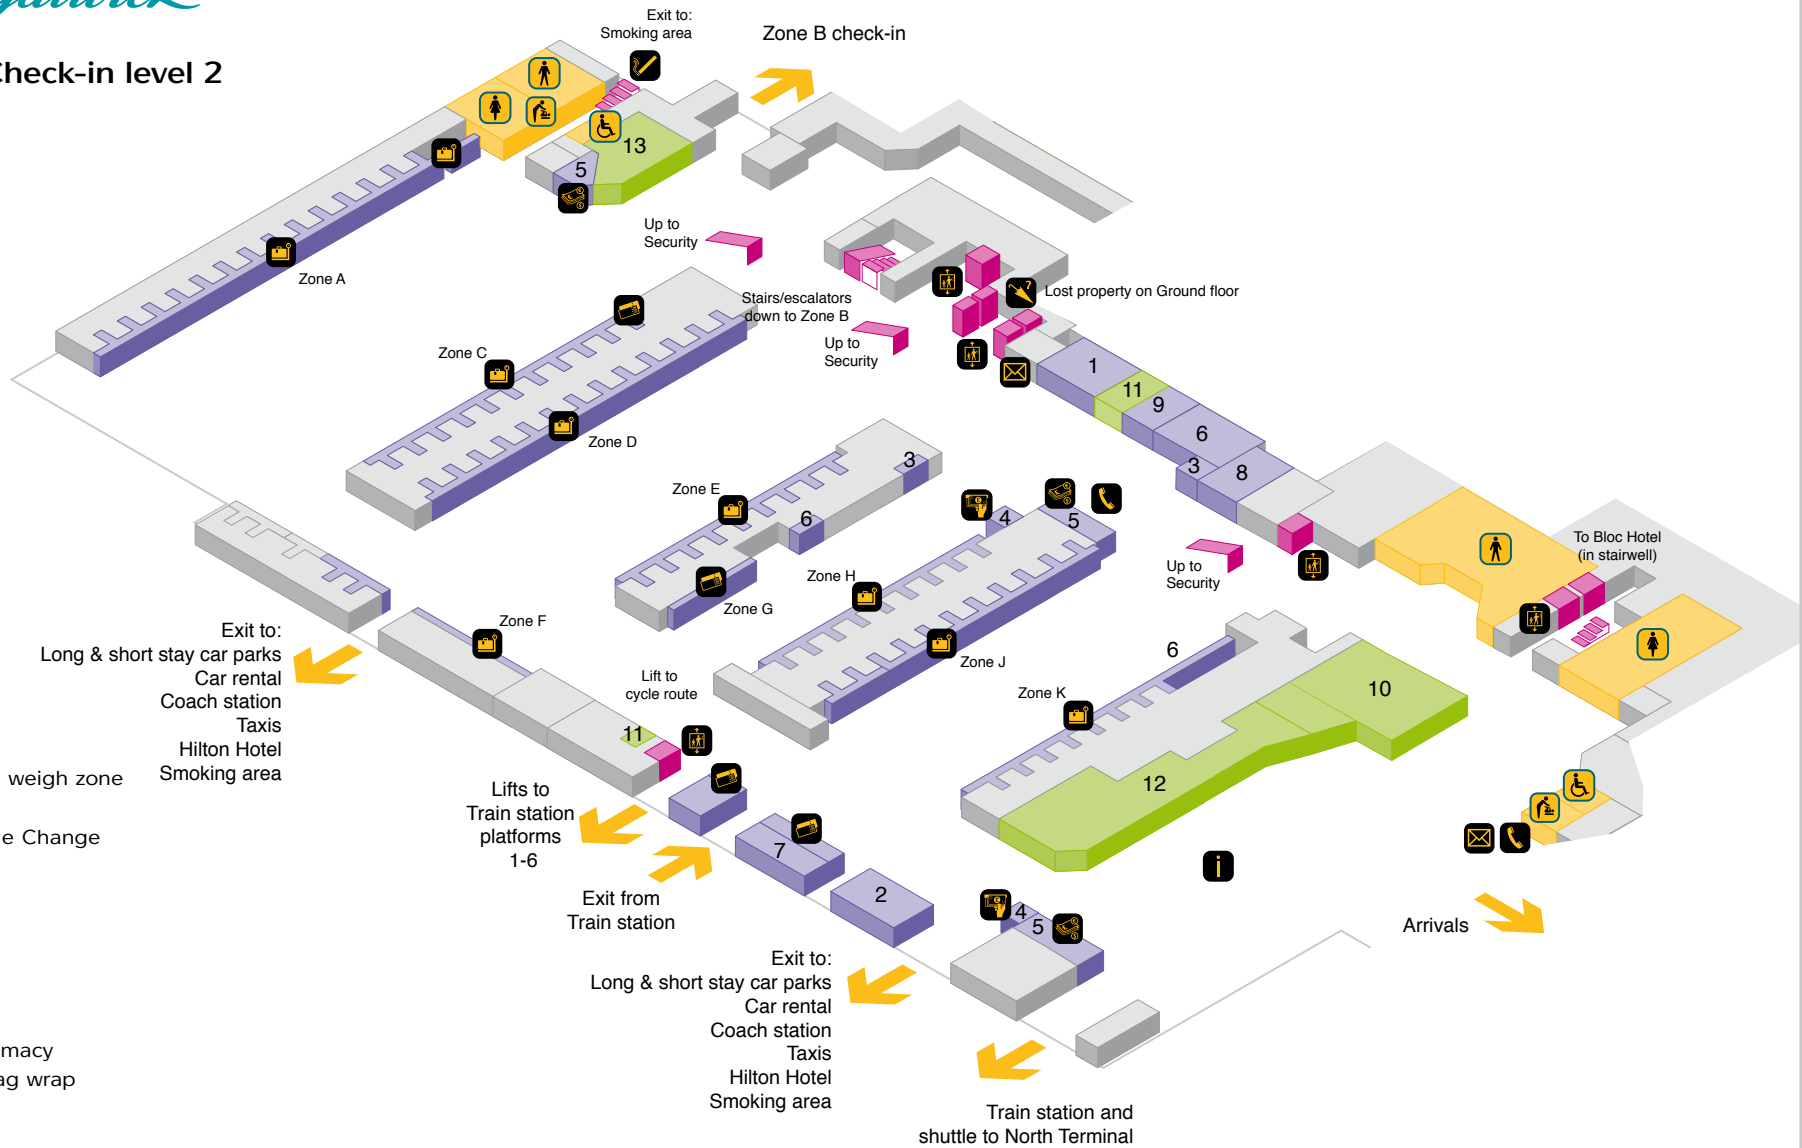

## South Terminal - Check-in level 2

 Lift

### Amenities

-  Accessible toilet
-  Baby change
-  Female toilet
-  Male toilet

### Services

-  Bureau de change
-  Cash machine
-  Check-in
-  Information point
-  Lift
-  Lost property
-  Postbox
-  Public telephone
-  Smoking area
-  Tour operator
-  Wheelchair access
-  1 Airport Concierge
-  2 Airport Information
-  3 Baggage repack and weigh zone
-  4 Cash machine
-  5 Moneycorp Bureau de Change
-  6 Oversized baggage
-  7 Skybreak desk
-  8 VAT refund office
-  9 Left luggage

### Shops & Restaurants

-  10 Boots including pharmacy
-  11 Excess baggage + bag wrap
-  12 M&S Simply Food
-  13 WHSmith