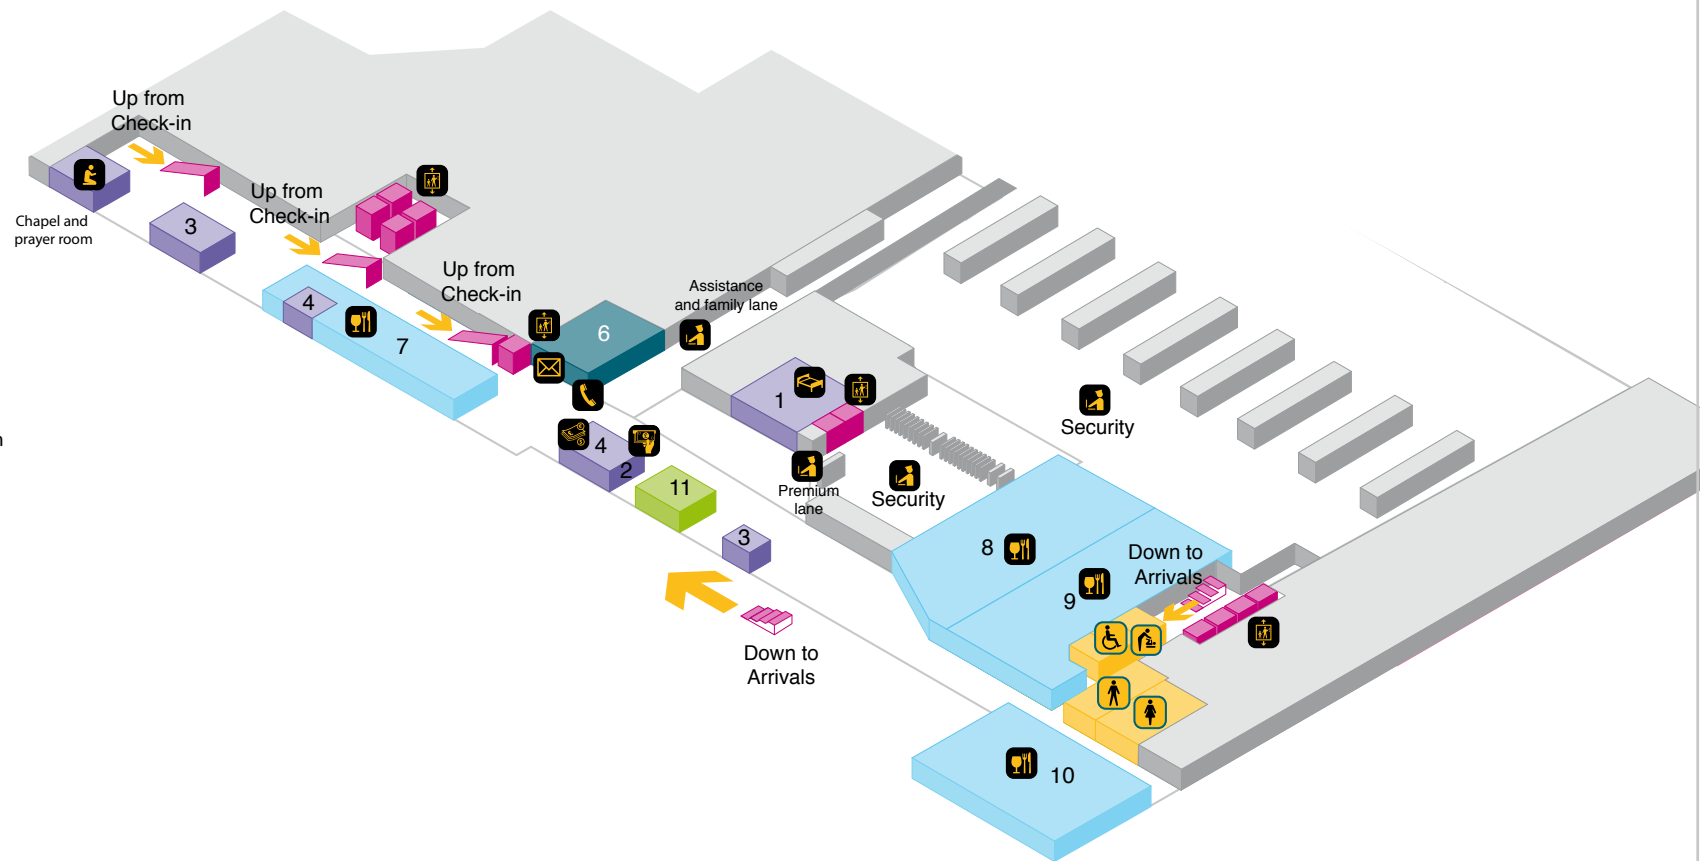

YOUR LONDON AIRPORT *Gatwick*

South Terminal - Departures level 3

Lift

Amenities

- Accessible toilet
- Baby change
- Female toilet
- Male toilet

Services

- Bureau de change
- Cash machine
- Chapel and prayer room
- Hotel
- Lift
- Postbox
- Public telephone
- 1 Bloc Hotel reception
- 2 Cash machine
- 3 Charging zone
- 4 Internet zone & printing station
- 5 Moneycorp Bureau de Change
- 6 Special assistance reception

Shops & Restaurants

- Restaurant / Café
- 7 Caffè Nero
- 8 Giraffe
- 9 Joe's Coffee House
- 10 The Beehive by Wetherspoon
- 11 WHSmith