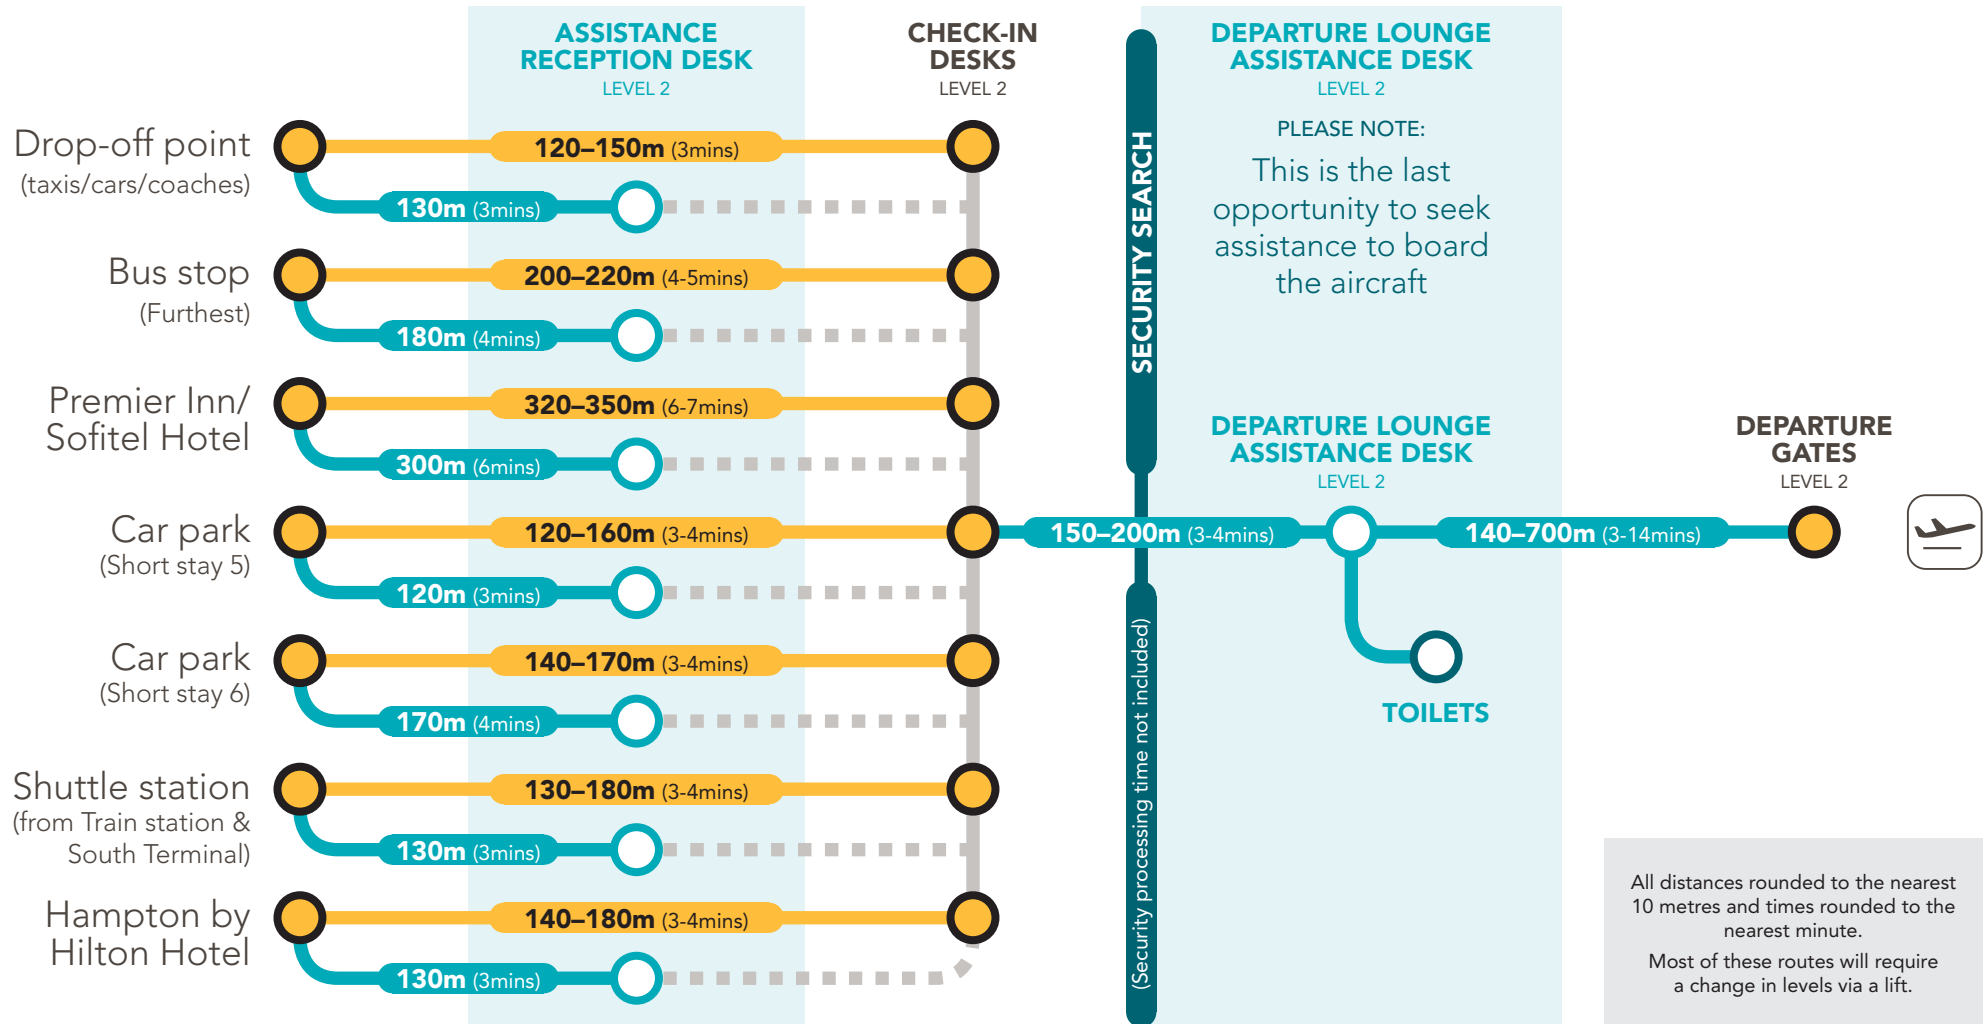

Special assistance

NORTH TERMINAL DEPARTURES

Walking distances and approximate times

All distances rounded to the nearest 10 metres and times rounded to the nearest minute.
Most of these routes will require a change in levels via a lift.

Special assistance

NORTH TERMINAL ARRIVALS

Walking distances and approximate times

All distances rounded to the nearest 10 metres and times rounded to the nearest minute.

Most of these routes will require a change in levels via a lift.