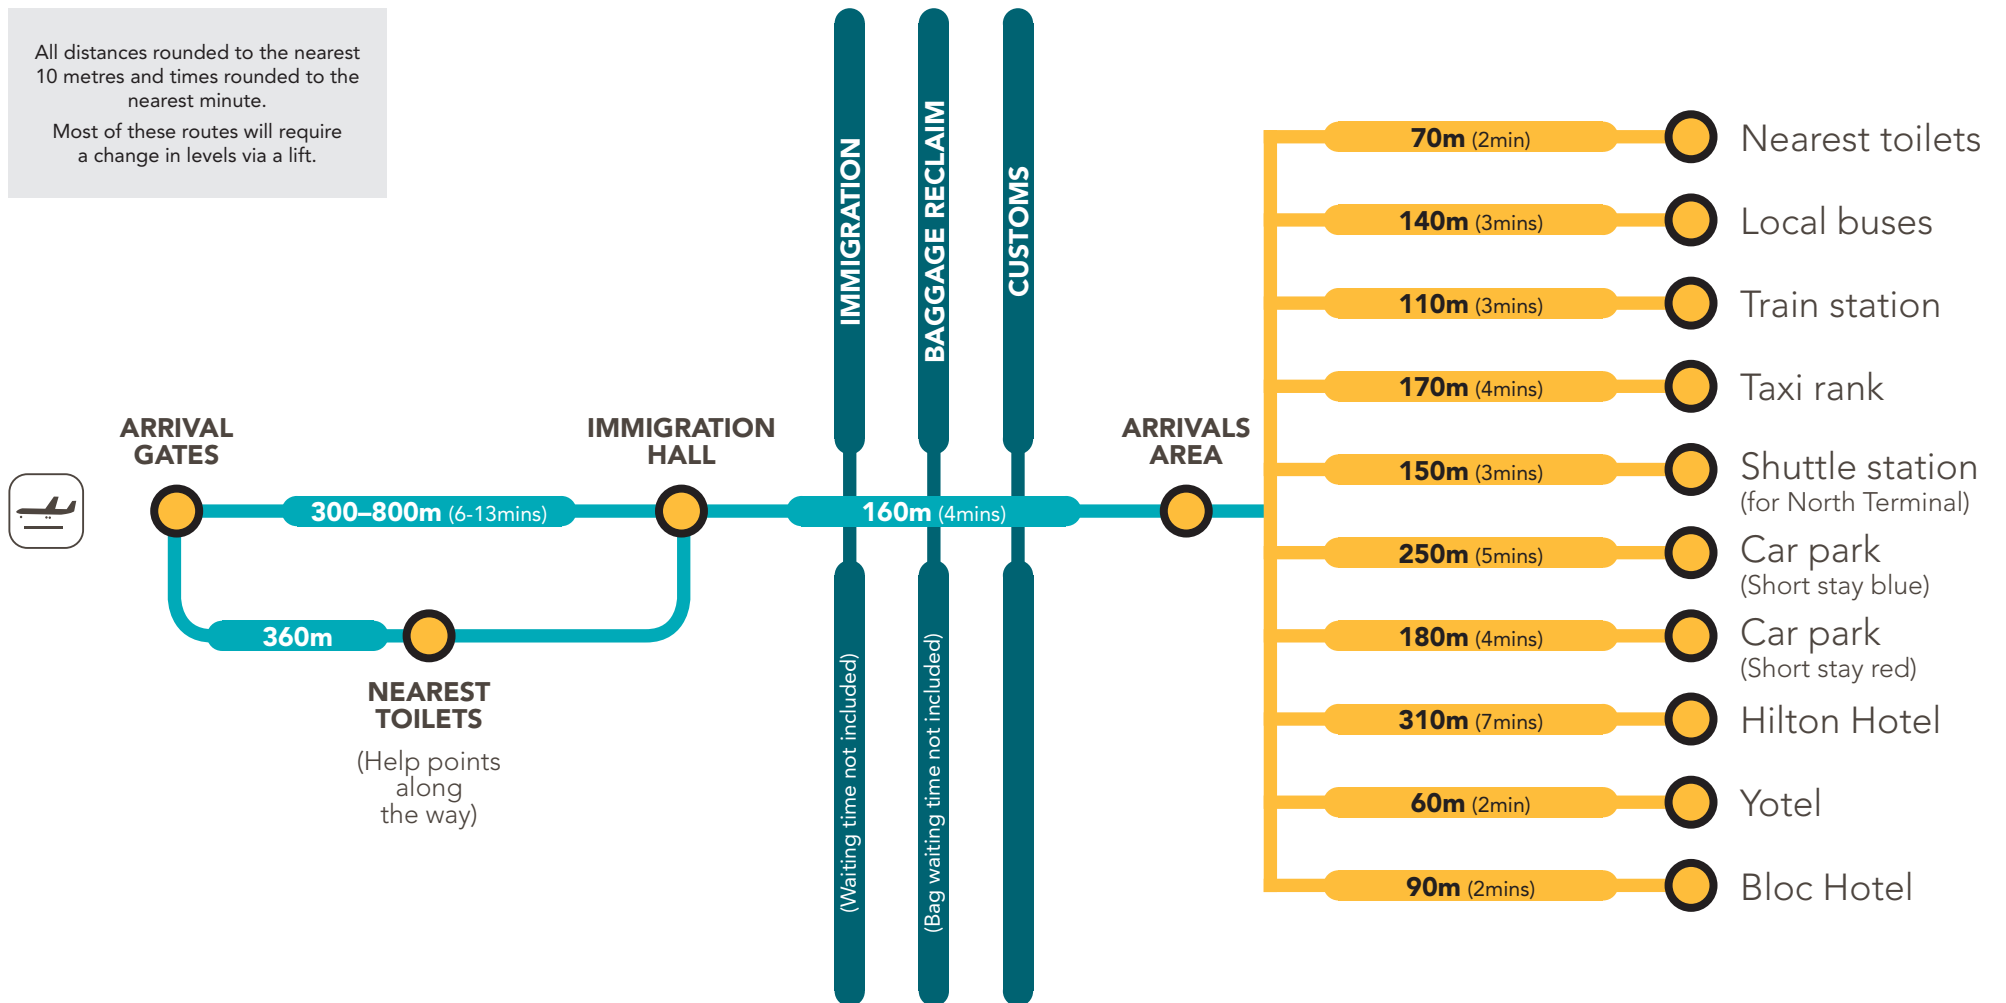

## SOUTH TERMINAL DEPARTURES

Walking distances and approximate times

## SOUTH TERMINAL ARRIVALS

Walking distances and approximate times

All distances rounded to the nearest 10 metres and times rounded to the nearest minute.

Most of these routes will require a change in levels via a lift.

**NEAREST TOILETS**  
(Help points along the way)