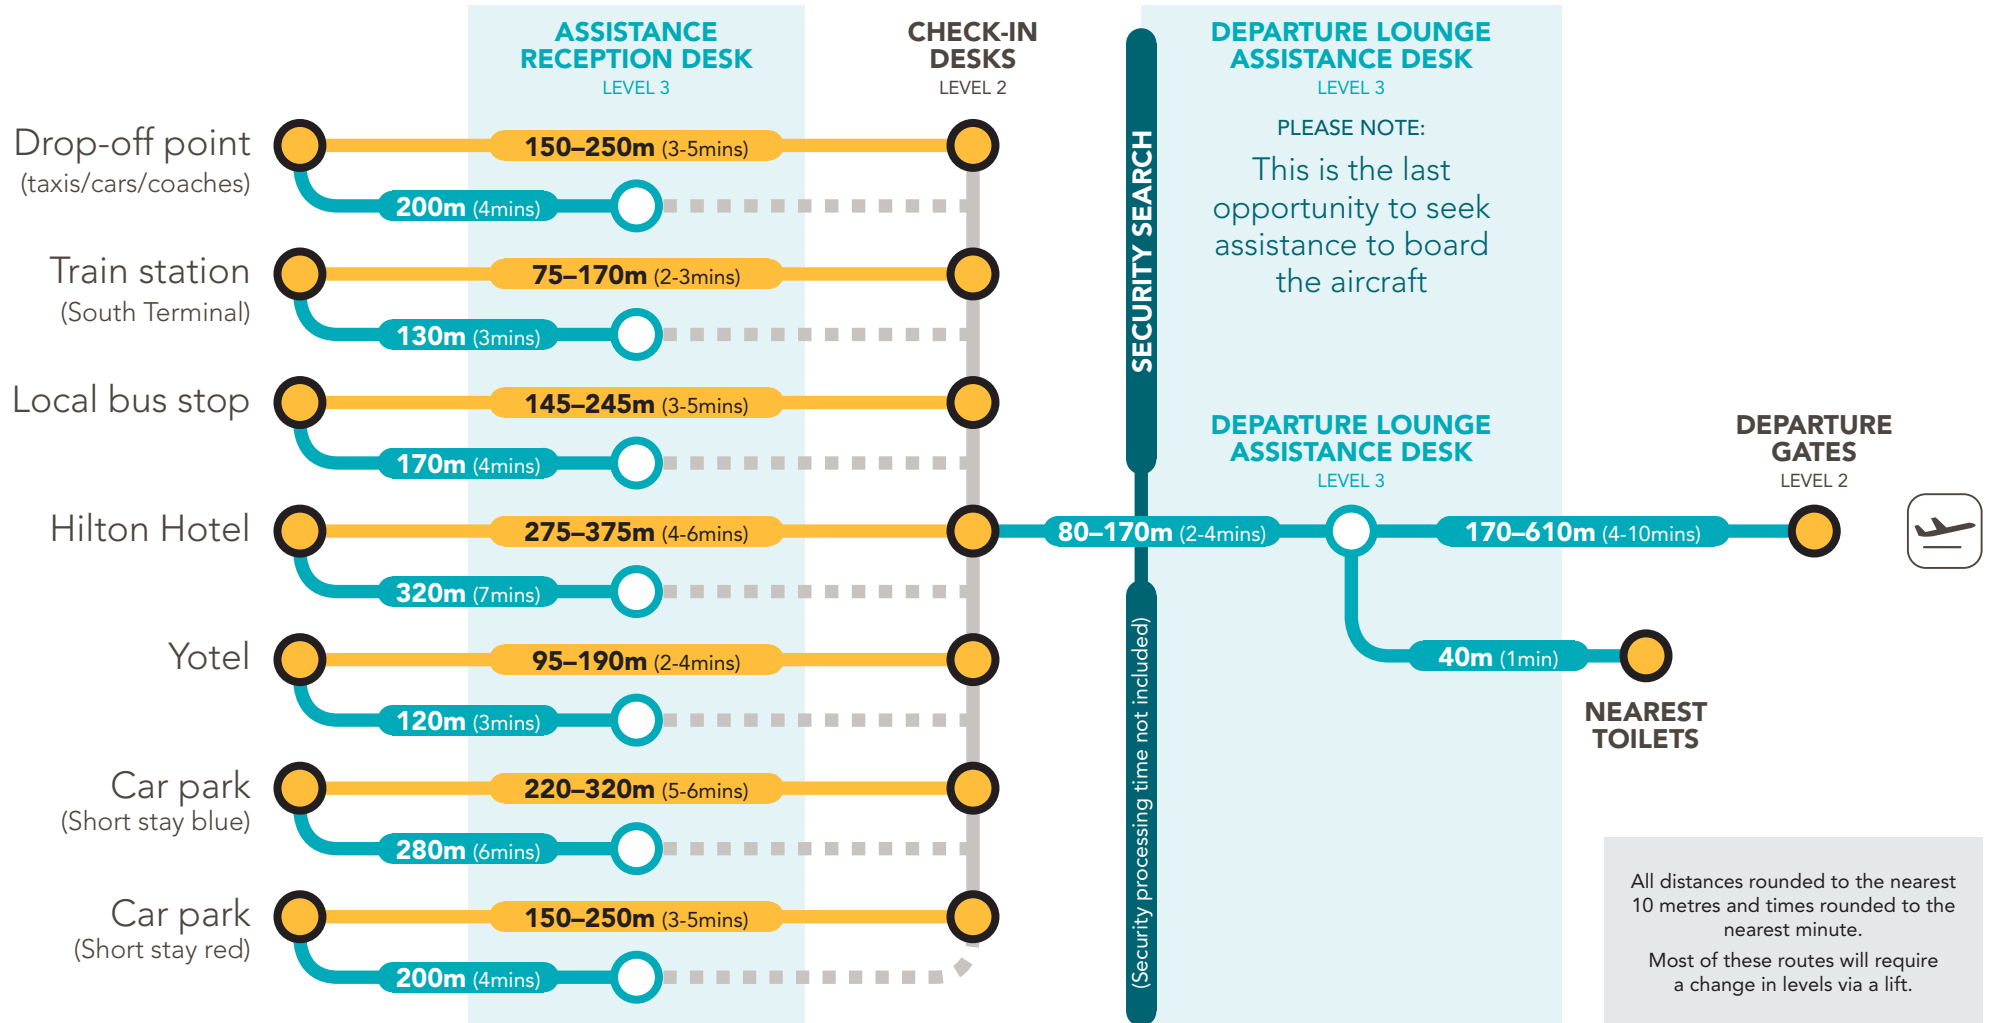

## SOUTH TERMINAL DEPARTURES

Walking distances and approximate times

## SOUTH TERMINAL ARRIVALS

Walking distances and approximate times

All distances rounded to the nearest 10 metres and times rounded to the nearest minute.

Most of these routes will require a change in levels via a lift.

**NEAREST TOILETS**  
(Help points along the way)