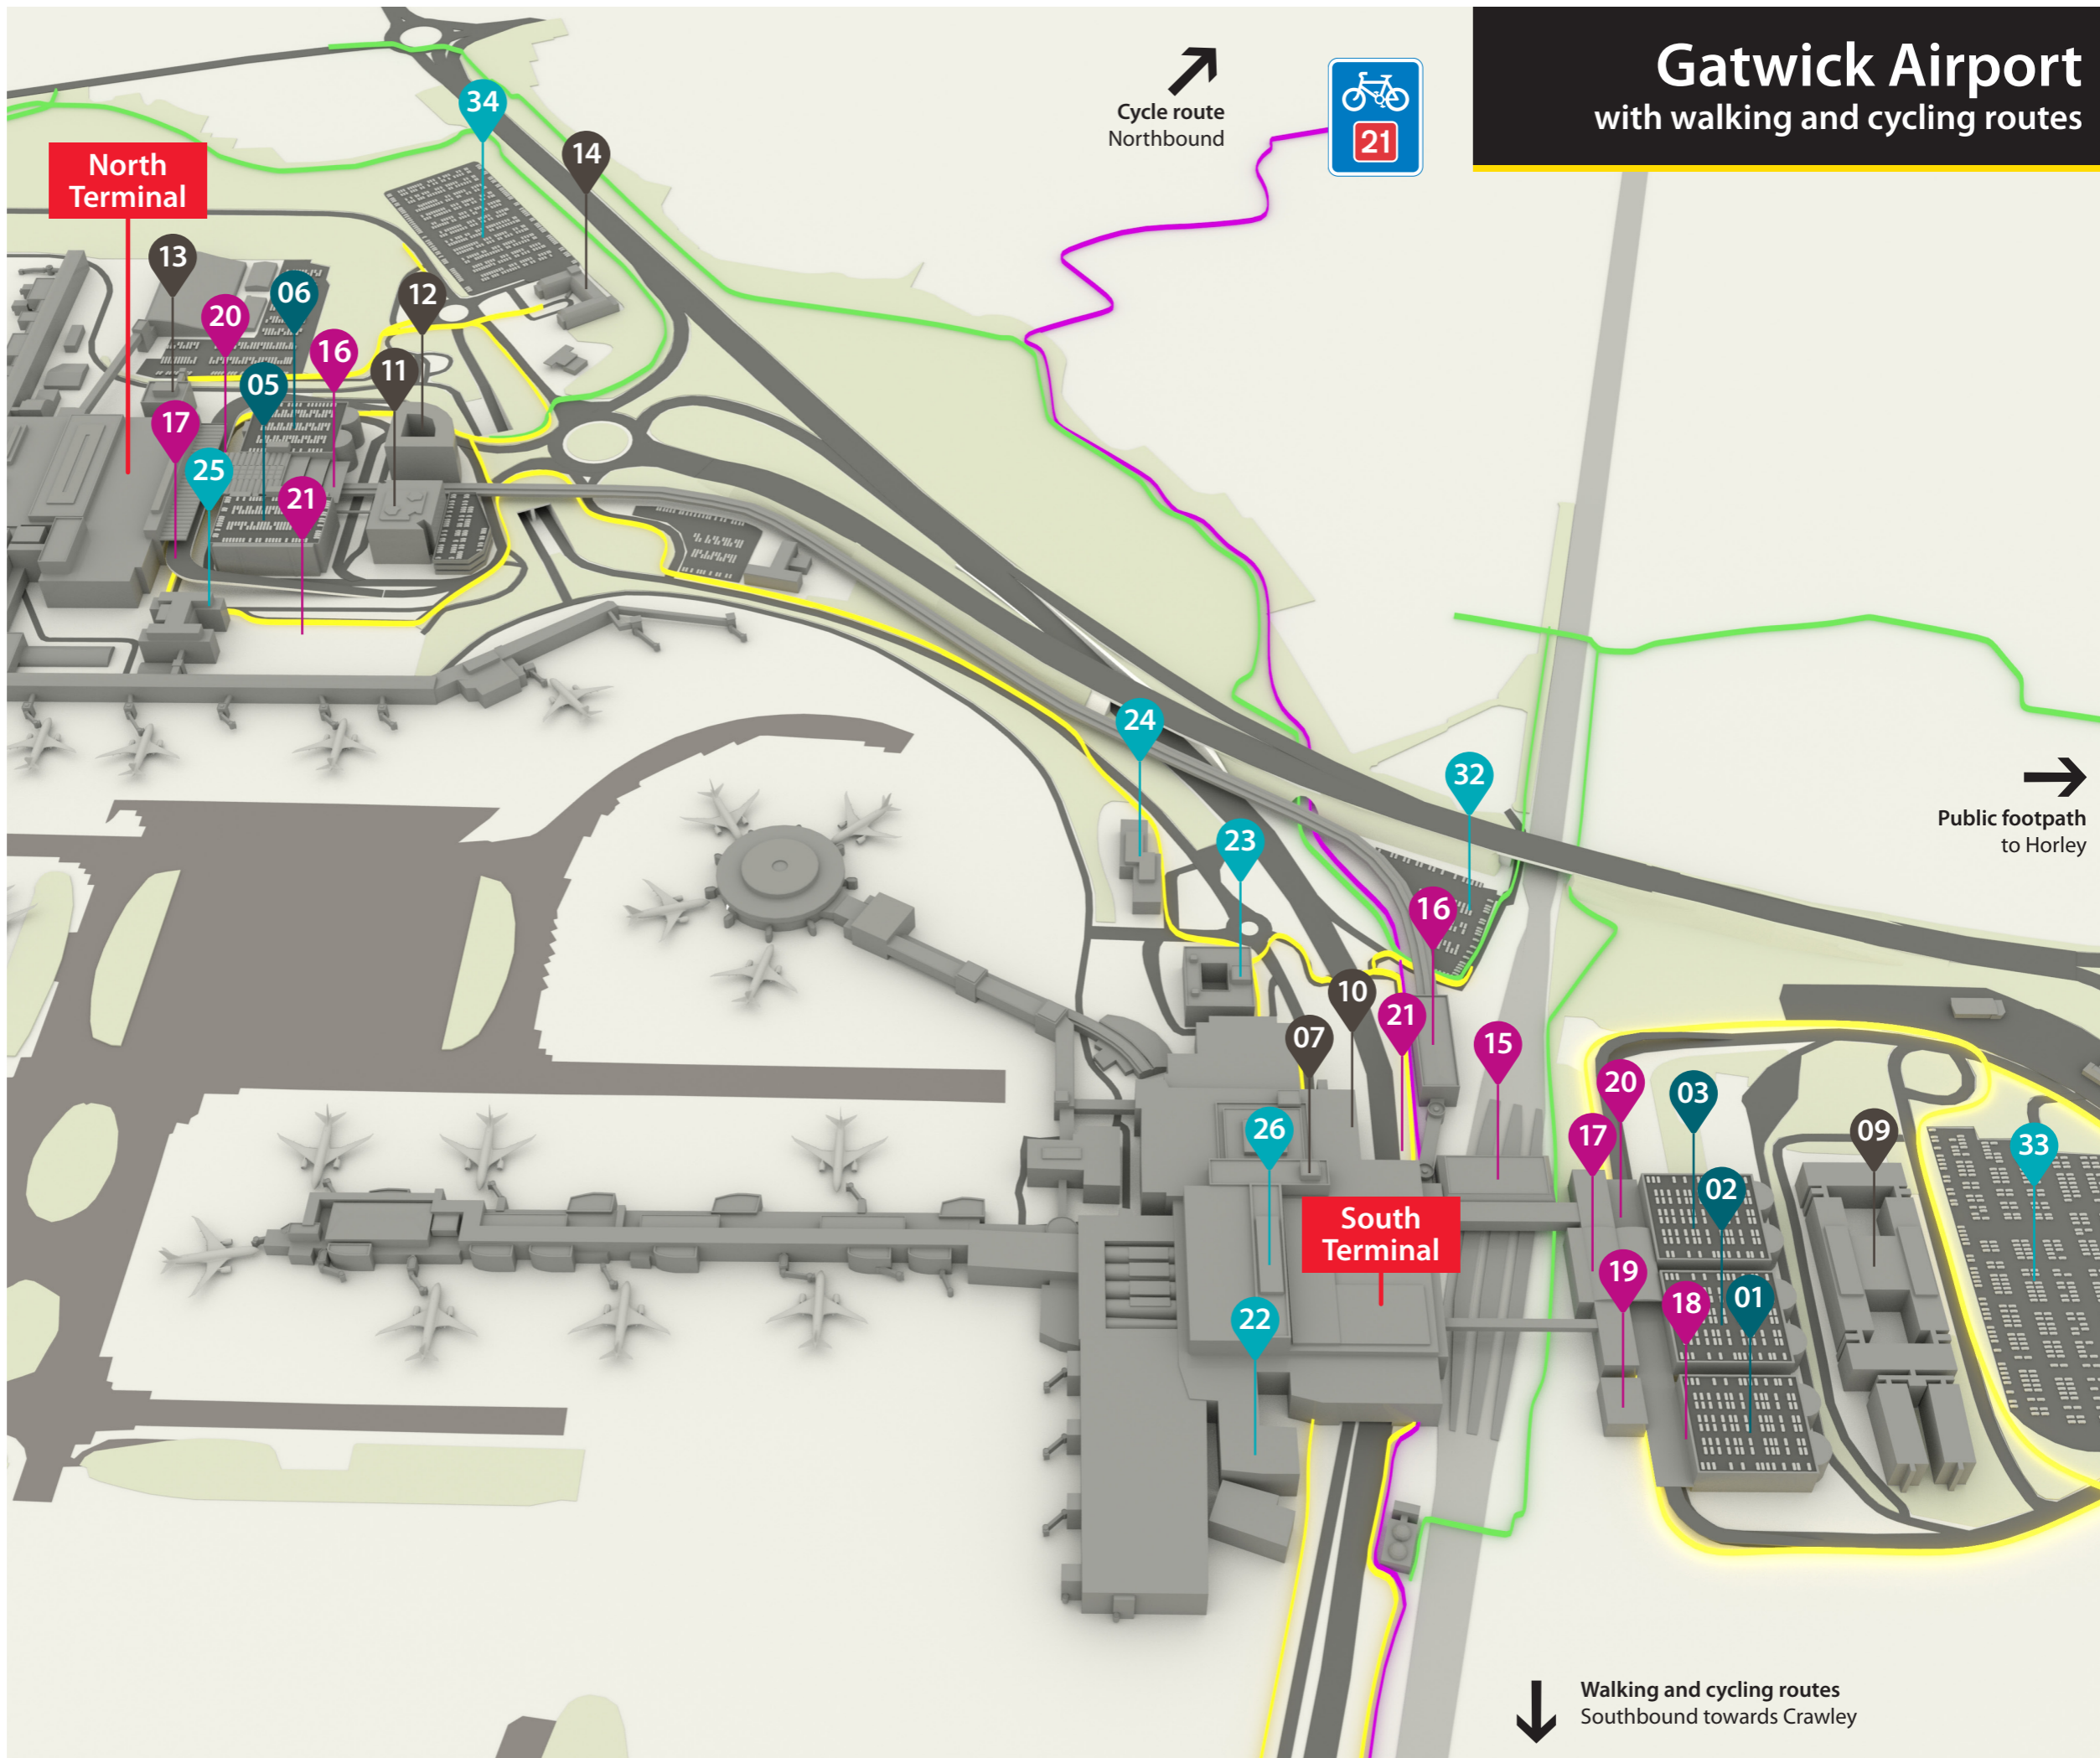

- Walking route
- Cycle route
National Cycle Network – Route 21
- Public footpath

Points of interest

- 01** Car park 1
South Terminal Short Stay
- 02** Car park 2
South Terminal Short Stay
- 03** Car park 3
South Terminal Short Stay
- 05** Car park 5
North Terminal Short Stay
- 06** Car park 6
North Terminal Short Stay
- 07** Bloc hotel
South Terminal
- 09** Hilton hotel
South Terminal
- 10** Yotel hotel
South Terminal
- 11** Sofitel hotel
North Terminal
- 12** Premier Inn hotel
North Terminal
- 13** Hampton by Hilton hotel
North Terminal
- 14** Premier Inn hotel
A23
- 15** Train station
Gatwick Airport
- 16** Shuttle between Terminals
Both Terminals
- 17** Coach stops
Both Terminals – Lower forecourt
- 18** Blue City Electric cars
South Terminal – Upper forecourt
- 19** Car rental
South Terminal – Lower forecourt
- 20** Taxis
Both Terminals
- 21** Local bus stops
A23 / Jubilee House
- 22** Concorde House
South Terminal
- 23** Ashdown House
South Terminal
- 24** Atlantic House
South Terminal
- 25** Jubilee House
North Terminal
- 26** Destinations Place
South Terminal
- 32** Staff car park B
South Terminal
- 33** Staff car park H
South Terminal
- 34** Staff car park Y
North Terminal

Gatwick Airport

with walking and cycling routes

↓ Walking and cycling routes
Southbound towards Crawley