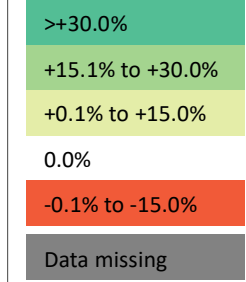

LOCAL STUDY AREA

YOUR LONDON AIRPORT
Gatwick

KEY

Local Study Area Map

Project Site Boundary (PEIR)

Local Study Area

Median House Price increase by LSOA, 2015-2020

Source: ONS House Price data
Note: Refers to year to September

Labour Market Area Map

Median House Price increase by LPA, 2015-2020

Source: ONS House Price data
Note: Refers to year to September

DOCUMENT

Preliminary Environmental Information Report

DRAWING TITLE

Median House Prices - Five Year Increase