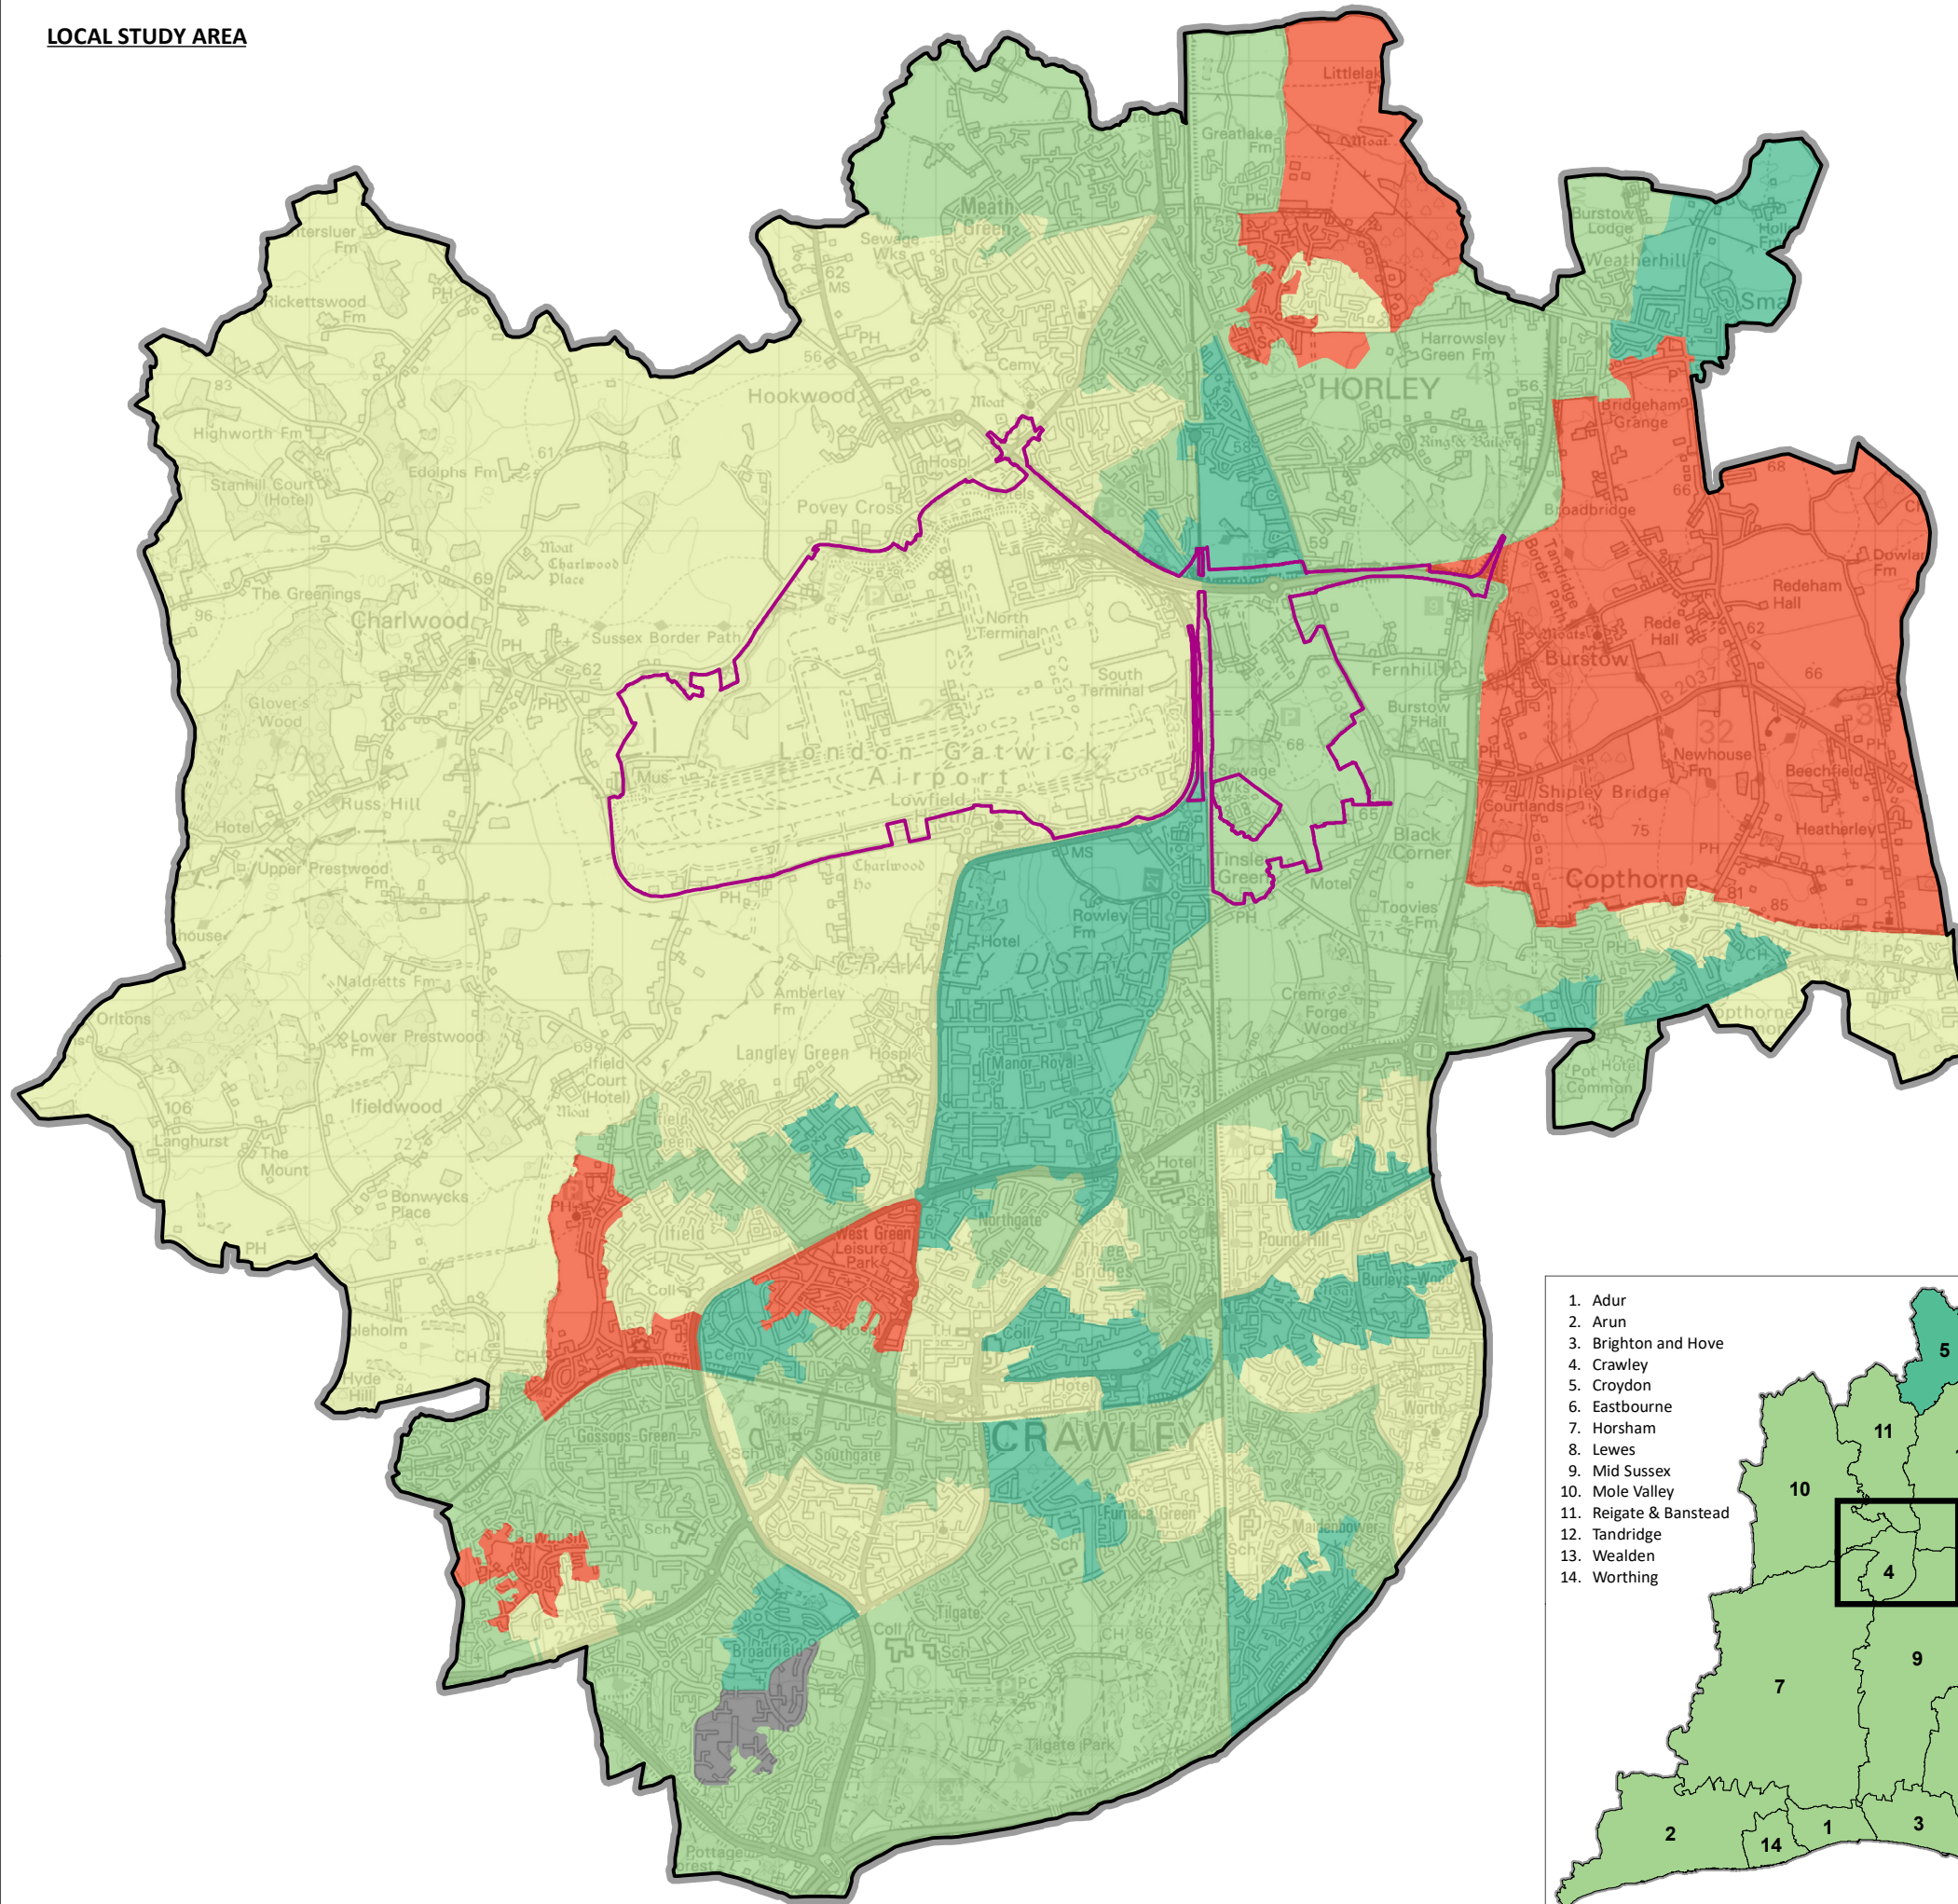

LOCAL STUDY AREA

YOUR LONDON AIRPORT
Gatwick

KEY

Local Study Area Map

Project Site Boundary (PEIR)

Local Study Area

Median House Price increase by LSOA, 2015-2020

Source: ONS House Price data
Note: Refers to year to September

Labour Market Area Map

Median House Price increase by LPA, 2015-2020

Source: ONS House Price data
Note: Refers to year to September

DOCUMENT

Preliminary Environmental Information Report

DRAWING TITLE

Median House Prices - Five Year Increase

DATE

SEPTEMBER 2021

ORIENTATION

DRAWING NO.

FIGURE 16.6.15

REVISION

For PEIR Issue

DRAWN BY
MAR

PM / CHECKED BY
CGJ

SCALE @ A3 1:850,000

Reproduced from Ordnance Survey map with the permission of Ordnance Survey on behalf of the controller of Her Majesty's Stationery Office © Crown Copyright (2019). License number 0100031673, 10001998, 100048492.