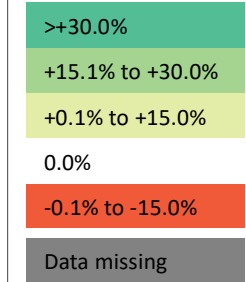

LOCAL STUDY AREA

YOUR LONDON AIRPORT
Gatwick

KEY

Local Study Area Map

Project Site Boundary (PEIR)

Local Study Area

Median House Price increase by LSOA, 2015-2020

Source: ONS House Price data
Note: Refers to year to September

Labour Market Area Map

Median House Price increase by LPA, 2015-2020

Source: ONS House Price data
Note: Refers to year to September

DOCUMENT

Preliminary Environmental Information Report

DRAWING TITLE

Median House Prices - Five Year Increase