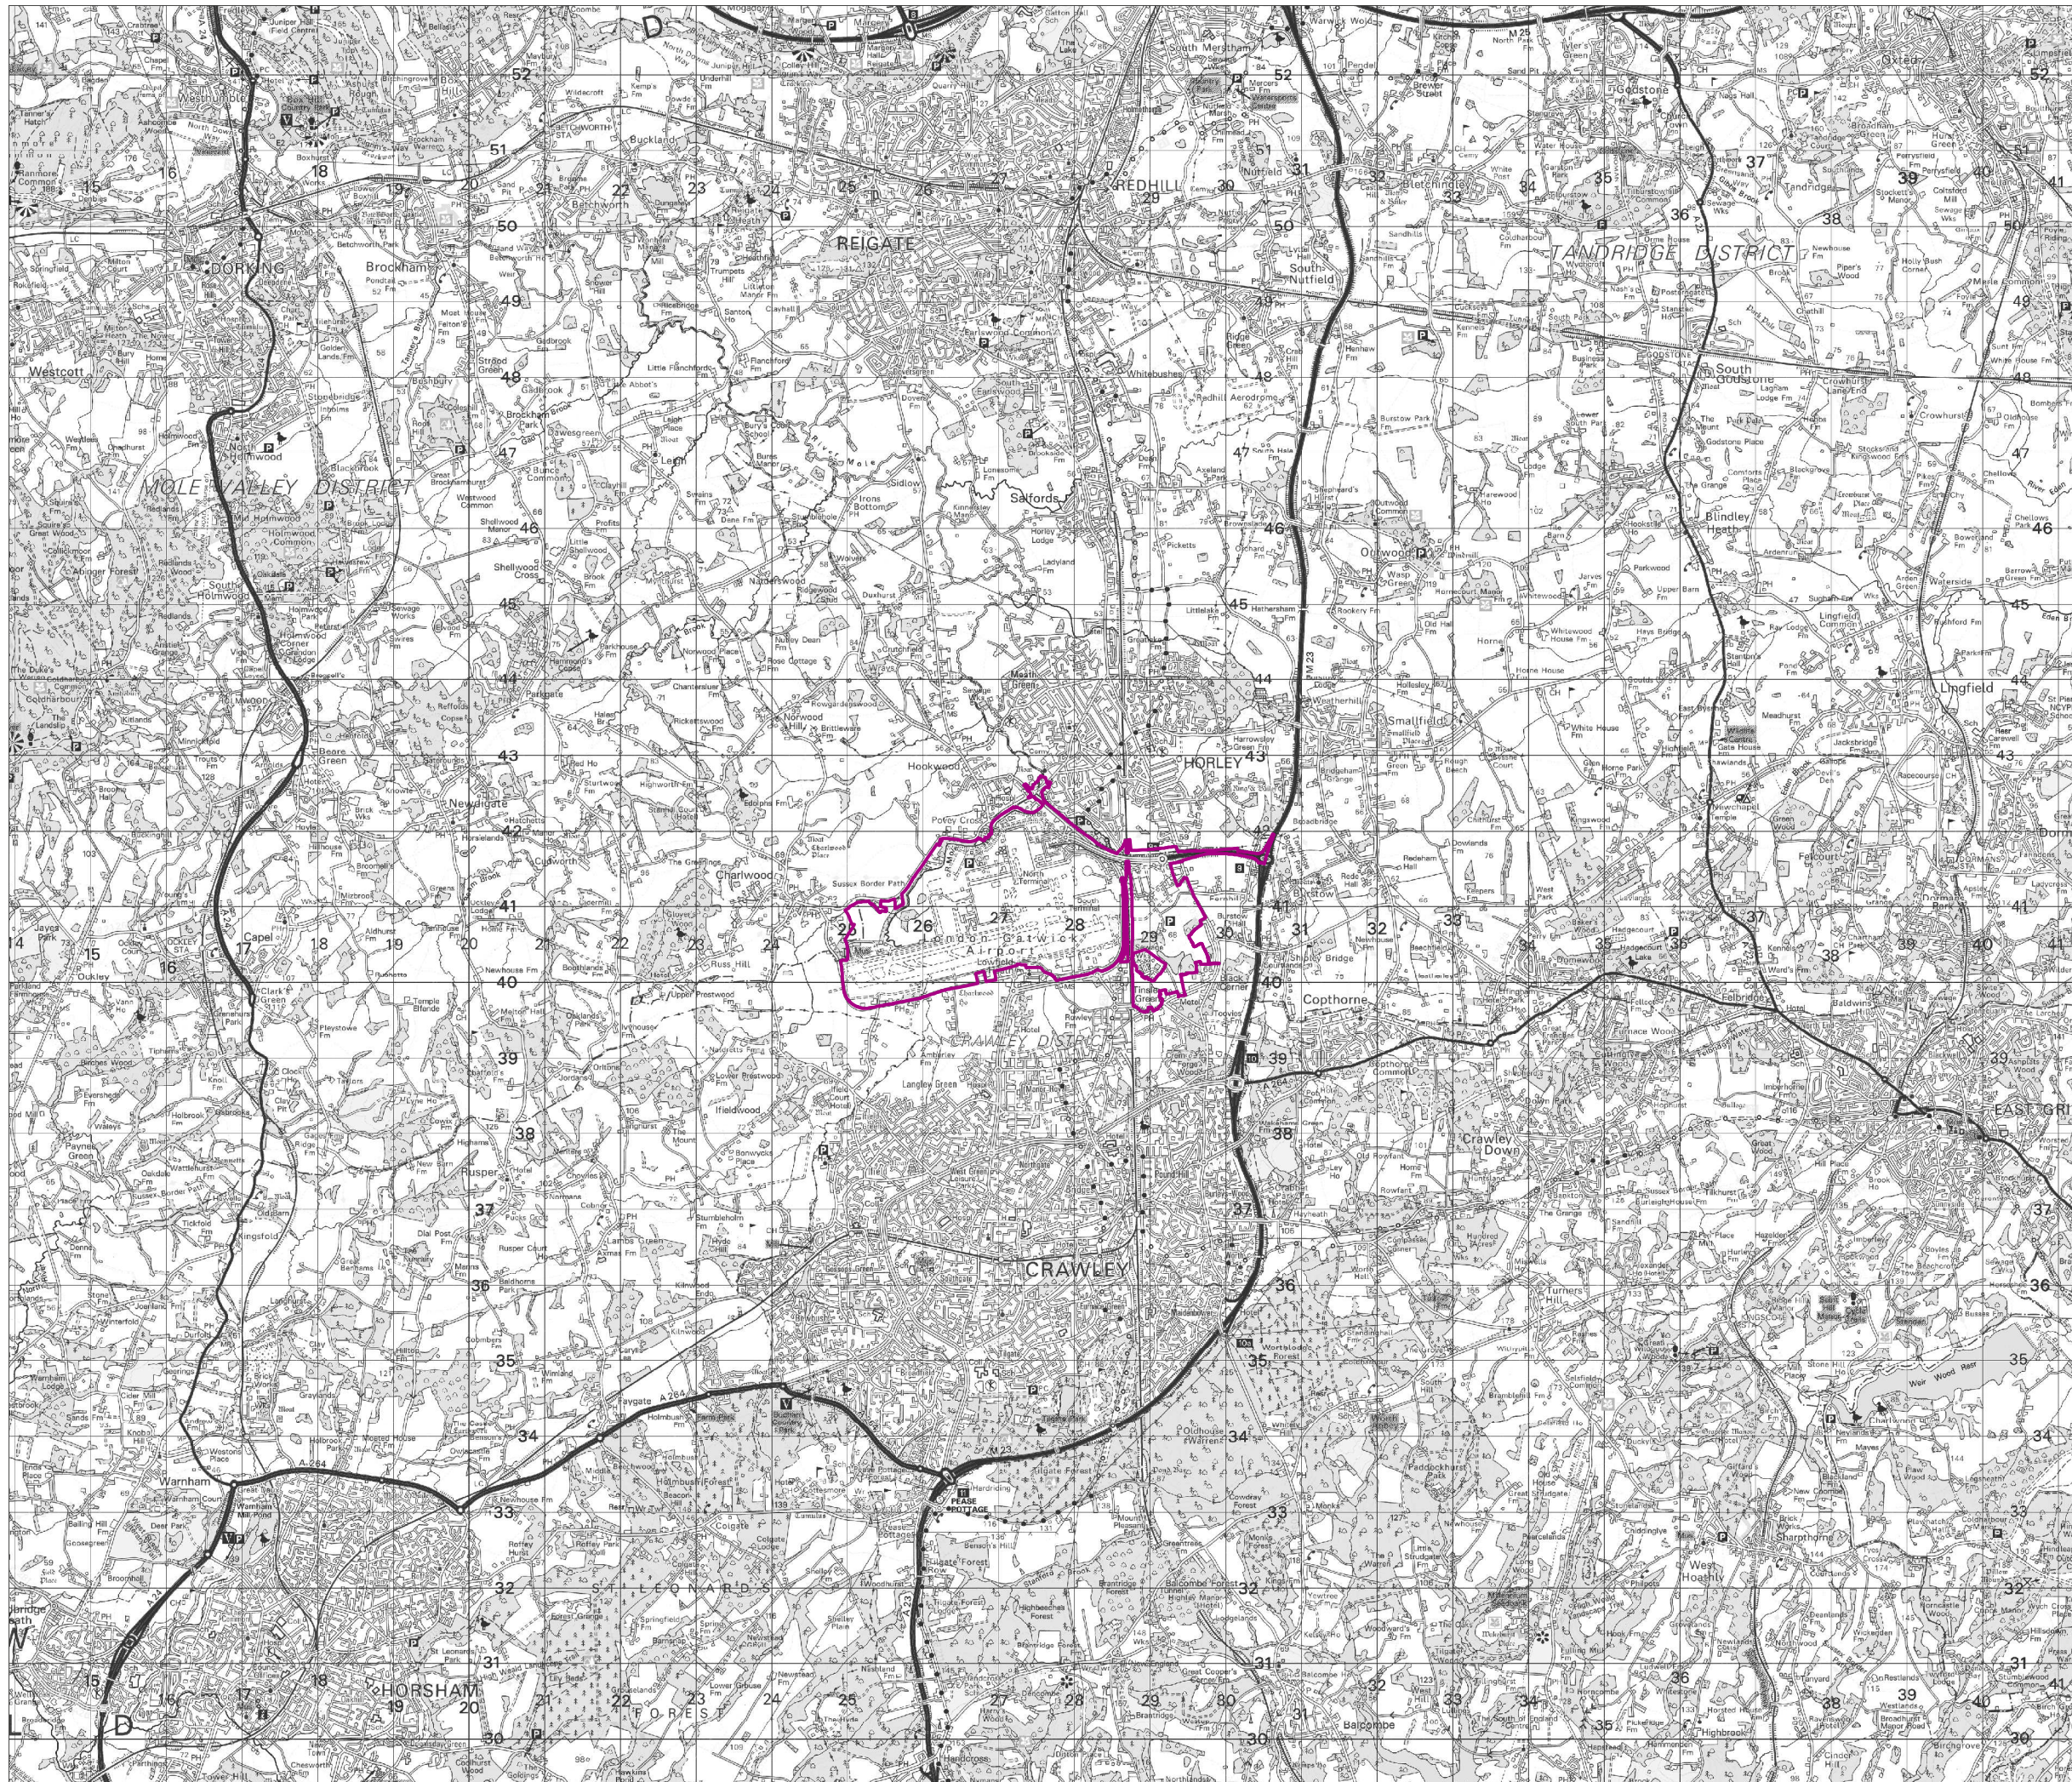

KEY

 Project Site Boundary (PEIR)

DOCUMENT
**Preliminary Environmental
Information Report**

DRAWING TITLE
Site Location Plan

DATE
September 2021

ORIENTATION 	DRAWING NO. FIGURE 1.2.1	REVISION For PEIR Issue
	DRAWN BY CR	PM / CHECKED BY AR

Reproduced from Ordnance Survey map with the permission of Ordnance Survey on behalf of the controller of Her Majesty's Stationery Office © Crown Copyright (2019). License number 0100031673, 10001998, 100048492.