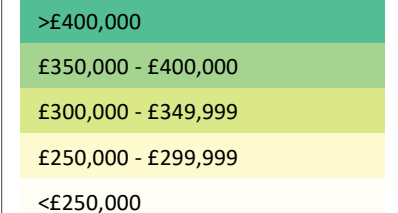

KEY

Local Study Area Map

Project Site Boundary (PEIR)

Local Study Area

Median House Price by LSOA, year to September 2020

Source: ONS House Price data

Labour Market Area Map

Median House Price by LPA, year to September 2020