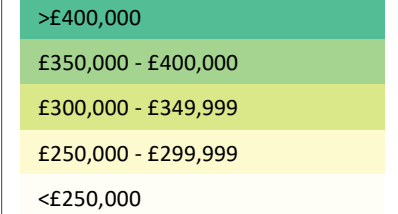

KEY

Local Study Area Map

Project Site Boundary (PEIR)

Local Study Area

Median House Price by LSOA, year to September 2020

Source: ONS House Price data

Labour Market Area Map

Median House Price by LPA, year to September 2020