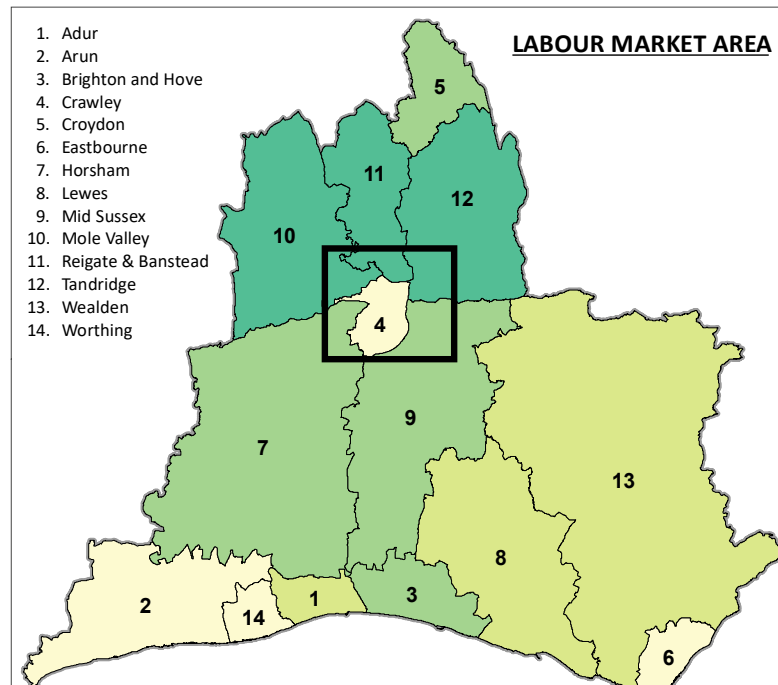

SCALE @ A3 1:850,000

Reproduced from Ordnance Survey map with the permission of Ordnance Survey on behalf of the controller of Her Majesty's Stationery Office © Crown Copyright (2019). License number 0100031673, 10001998, 100048492.