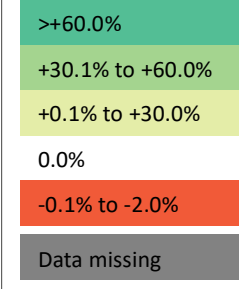

KEY

Local Study Area Map

Project Site Boundary (PEIR)

Local Study Area

Median House Price increase by LSOA, 2010-2020

Source: ONS House Price data  
Note: Refers to year to September

Labour Market Area Map

Median House Price increase by LPA, 2010-2020

Source: ONS House Price data  
Note: Refers to year to September

DOCUMENT

Preliminary Environmental Information Report

DRAWING TITLE

Median House Prices - Ten Year Increase

DATE

SEPTEMBER 2021

ORIENTATION