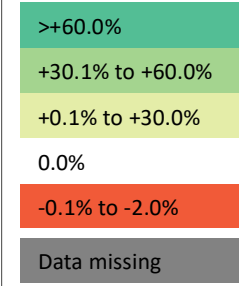

KEY

Local Study Area Map

Project Site Boundary (PEIR)

Local Study Area

Median House Price increase by LSOA, 2010-2020

Source: ONS House Price data  
Note: Refers to year to September

Labour Market Area Map

Median House Price increase by LPA, 2010-2020

Source: ONS House Price data  
Note: Refers to year to September

DOCUMENT

Preliminary Environmental Information Report

DRAWING TITLE

Median House Prices - Ten Year Increase

DATE

SEPTEMBER 2021

ORIENTATION