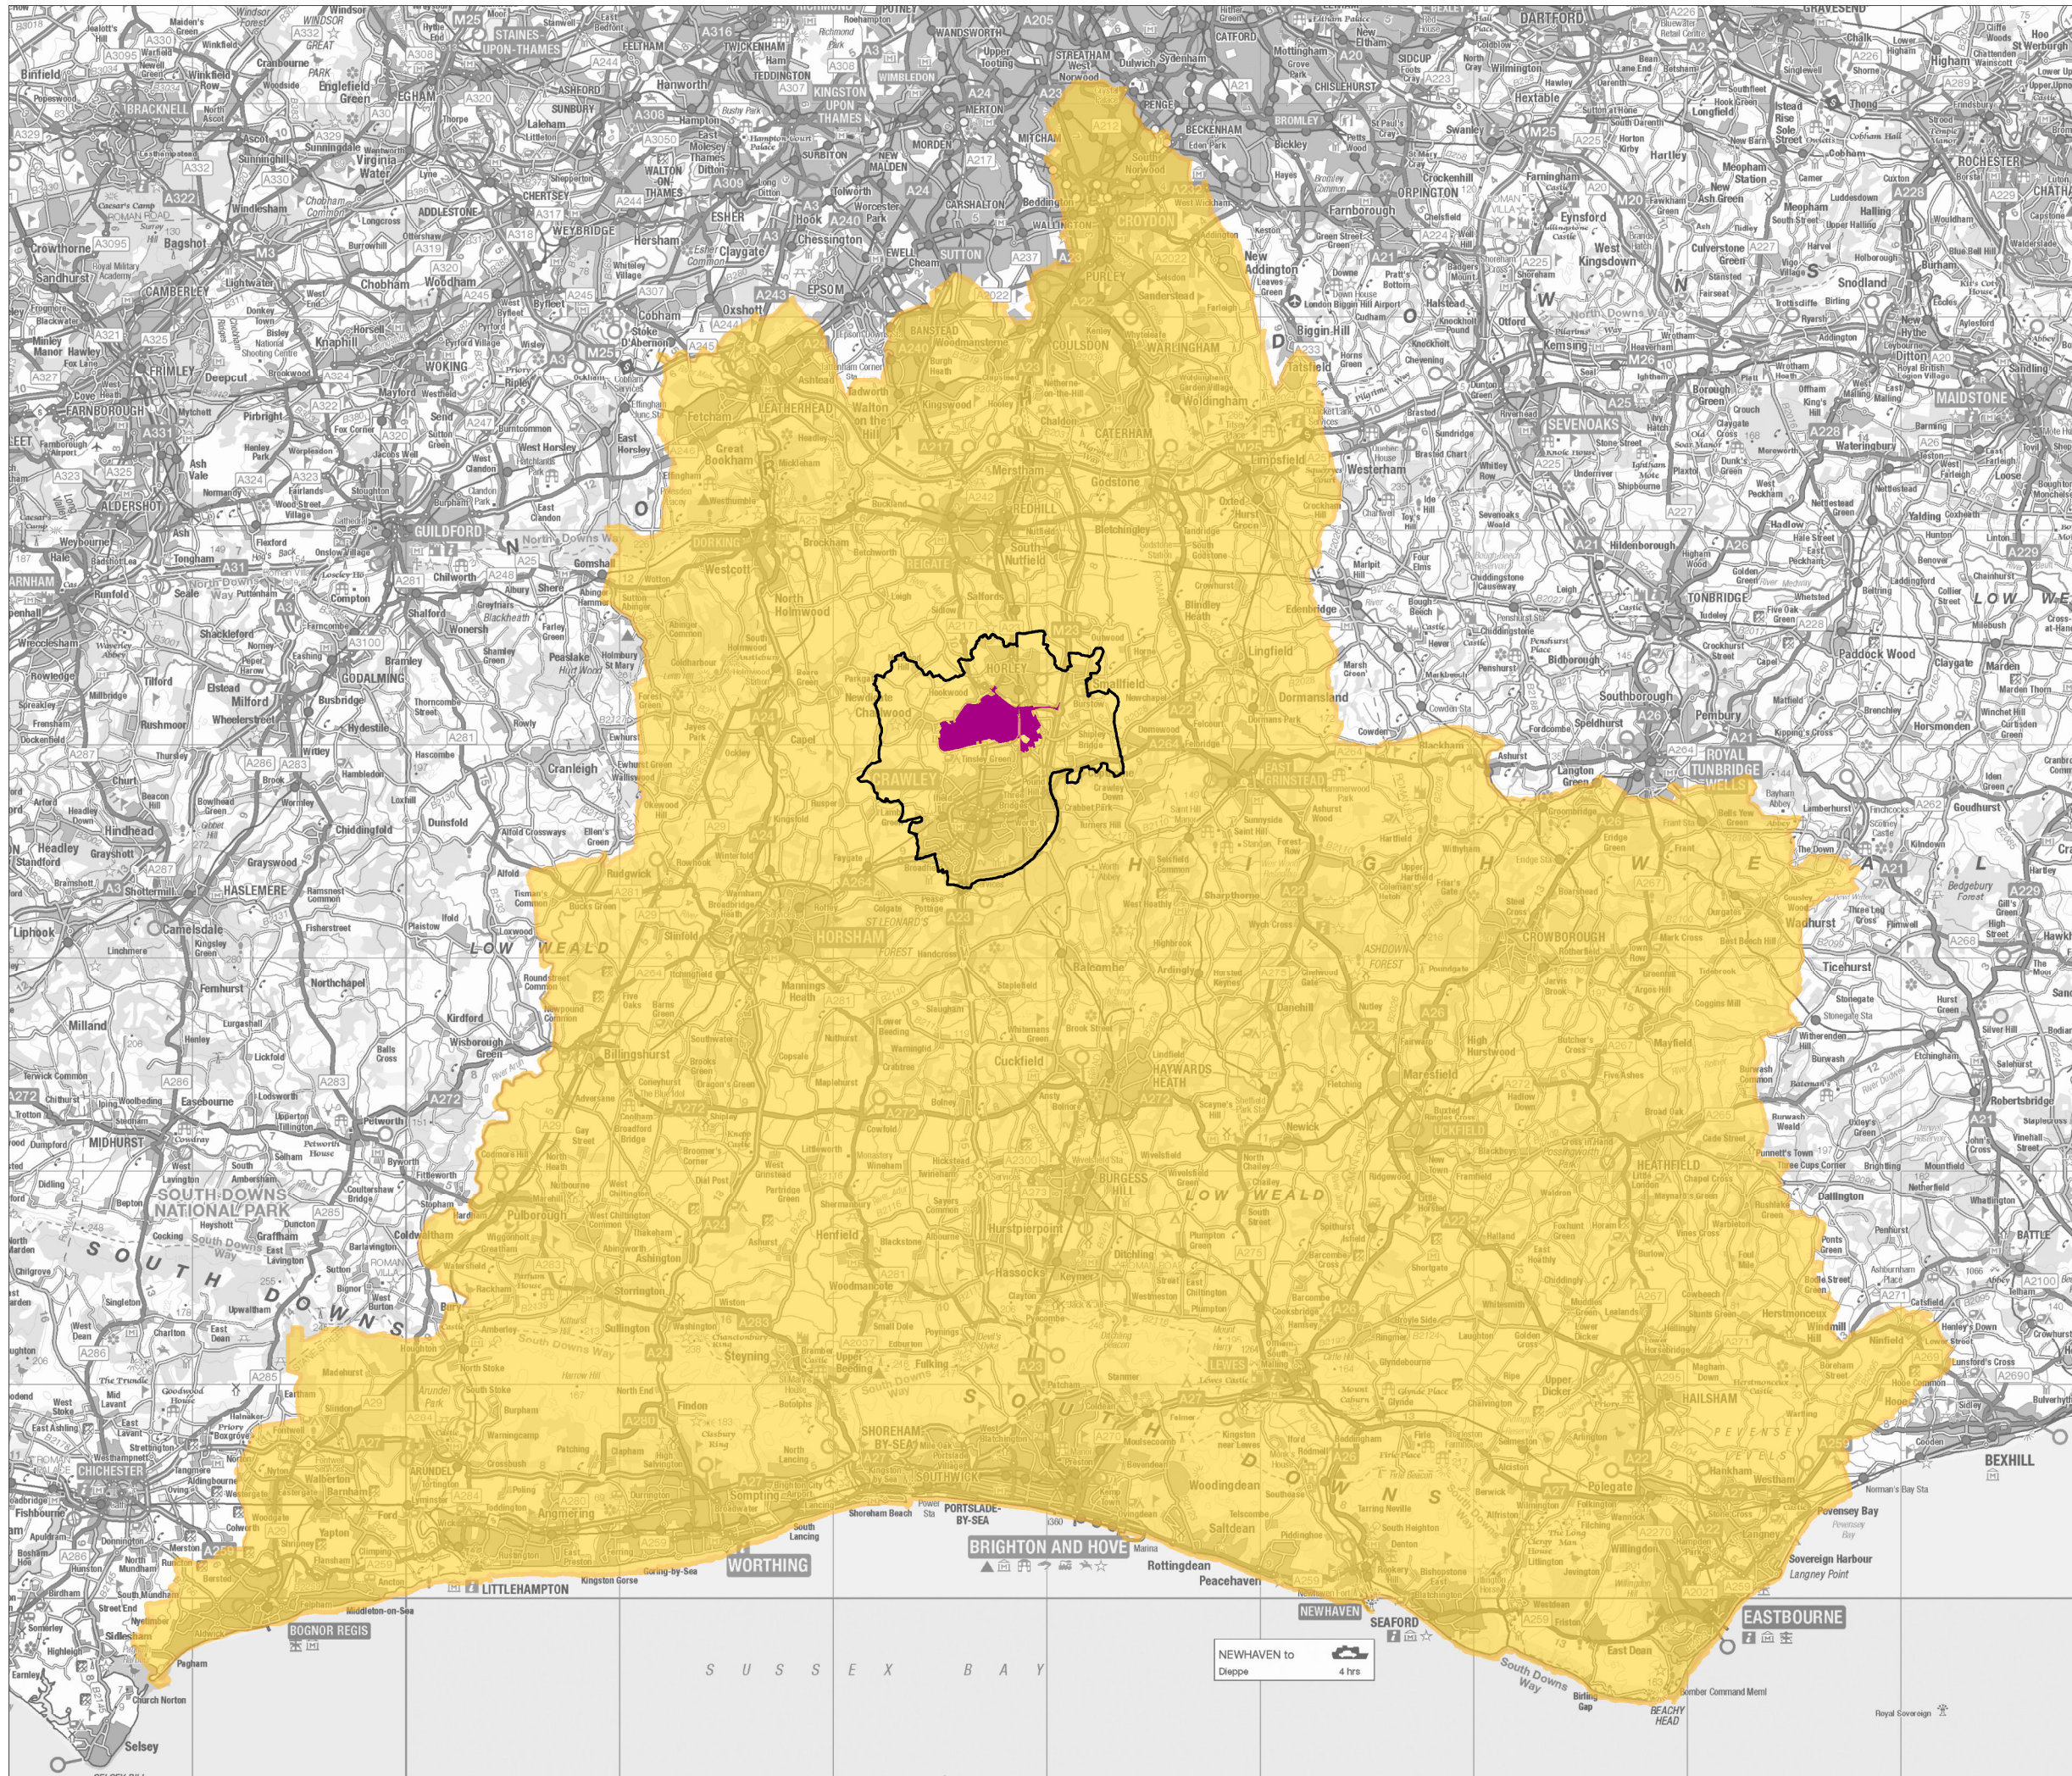

YOUR LONDON AIRPORT *Gatwick*

KEY

- Project Site Boundary (PEIR)
- Local Study Area
- Labour Market

DOCUMENT
Preliminary Environmental Information Report

DRAWING TITLE
Project Boundary, Local Study Area and Labour Market Area

DATE
SEPTEMBER 2021

	DRAWING NO. FIGURE 16.4.1	REVISION For PEIR Issue
	DRAWN BY MAR	PM / CHECKED BY CGJ

SCALE @ A3 1:300,000

Reproduced from Ordnance Survey map with the permission of Ordnance Survey on behalf of the controller of Her Majesty's Stationery Office © Crown Copyright (2019). License number 0100031673, 10001998, 100048492.